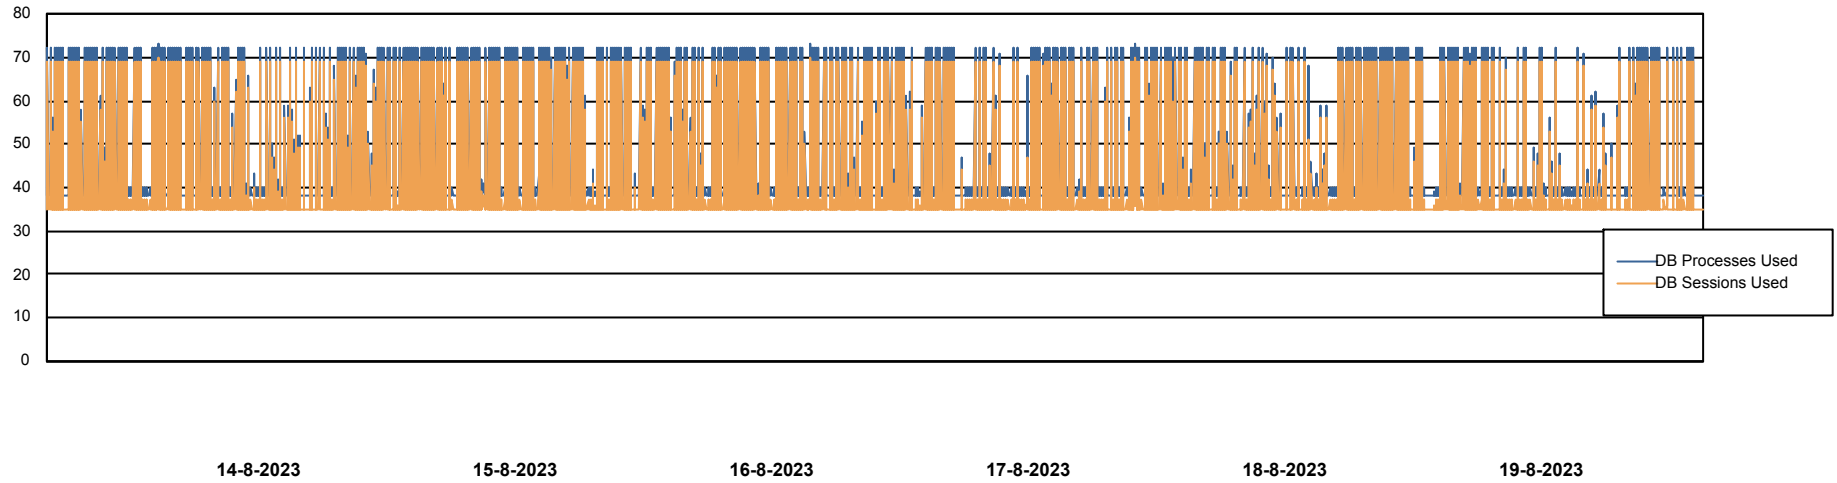

Database Performance NIXDB_Standby

DB Processes Max 300