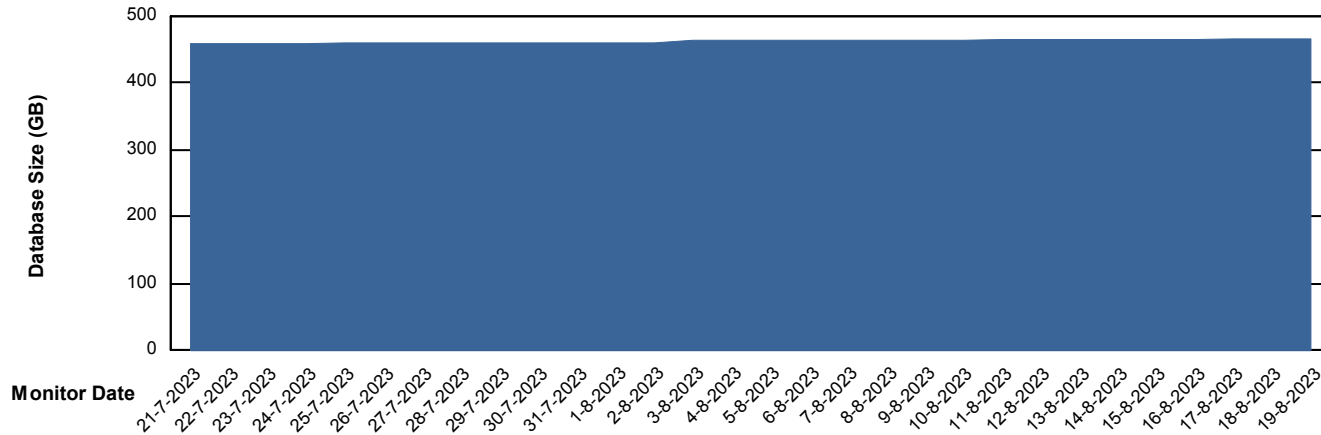

DATABASE SIZE NIXDB_Production

Database growth over last month