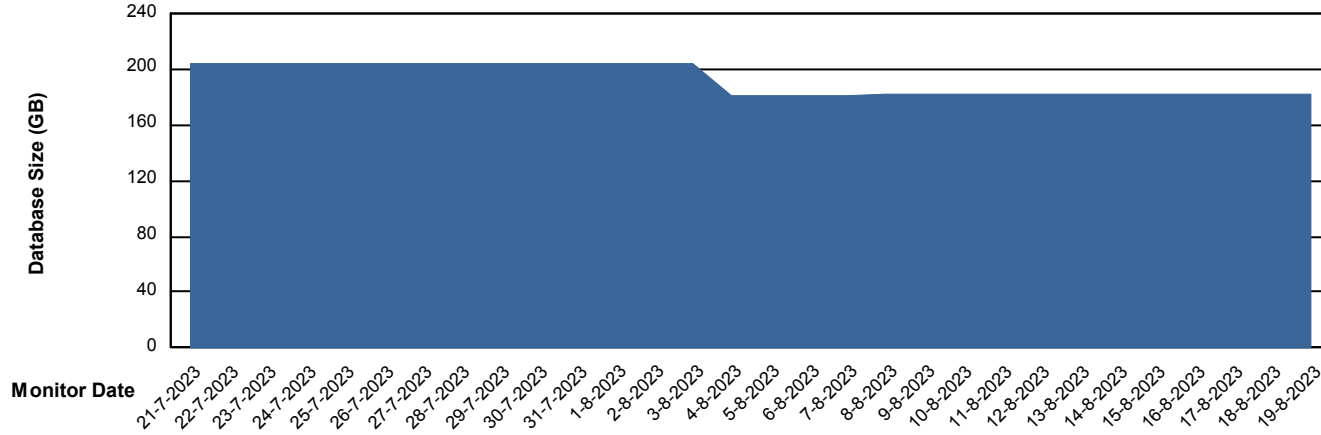

Customer NIX_Production
Database ID 51

Database Performance NIXDB_Standby

DB Processes Max 300

Weekly SLA Customer Report

Customer NIX_Production
Database ID 51

DATABASE SIZE NIXDB_BI

Database growth over last month