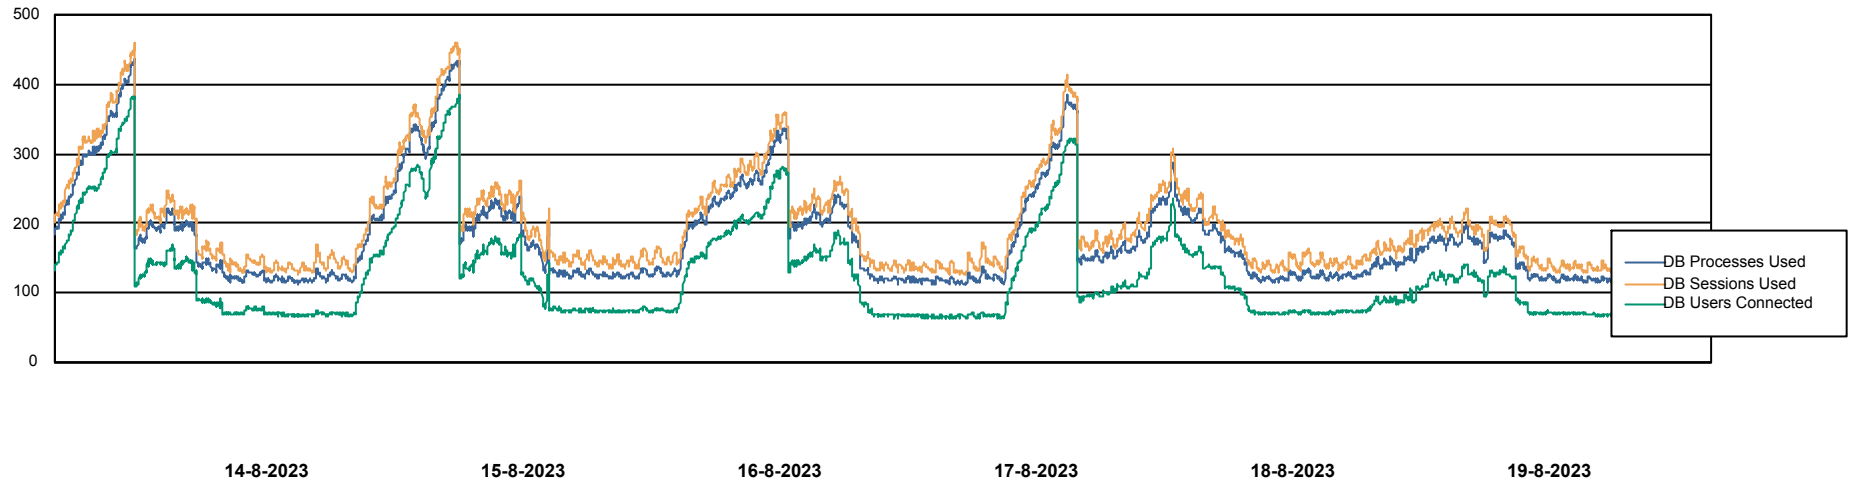

Weekly SLA Customer Report

Customer NIX_Production
Database ID 51

Database Performance NIXDB_BI

Weekly SLA Customer Report

Customer NIX_Production
Database ID 51

Database Performance NIXDB_Production

Weekly SLA Customer Report

Customer NIX_Production
Database ID 51

Database Performance NIXDB_Standby

DB Processes Max 300

Weekly SLA Customer Report

Customer NIX_Production
Database ID 51

DATABASE SIZE NIXDB_BI

Database growth over last month