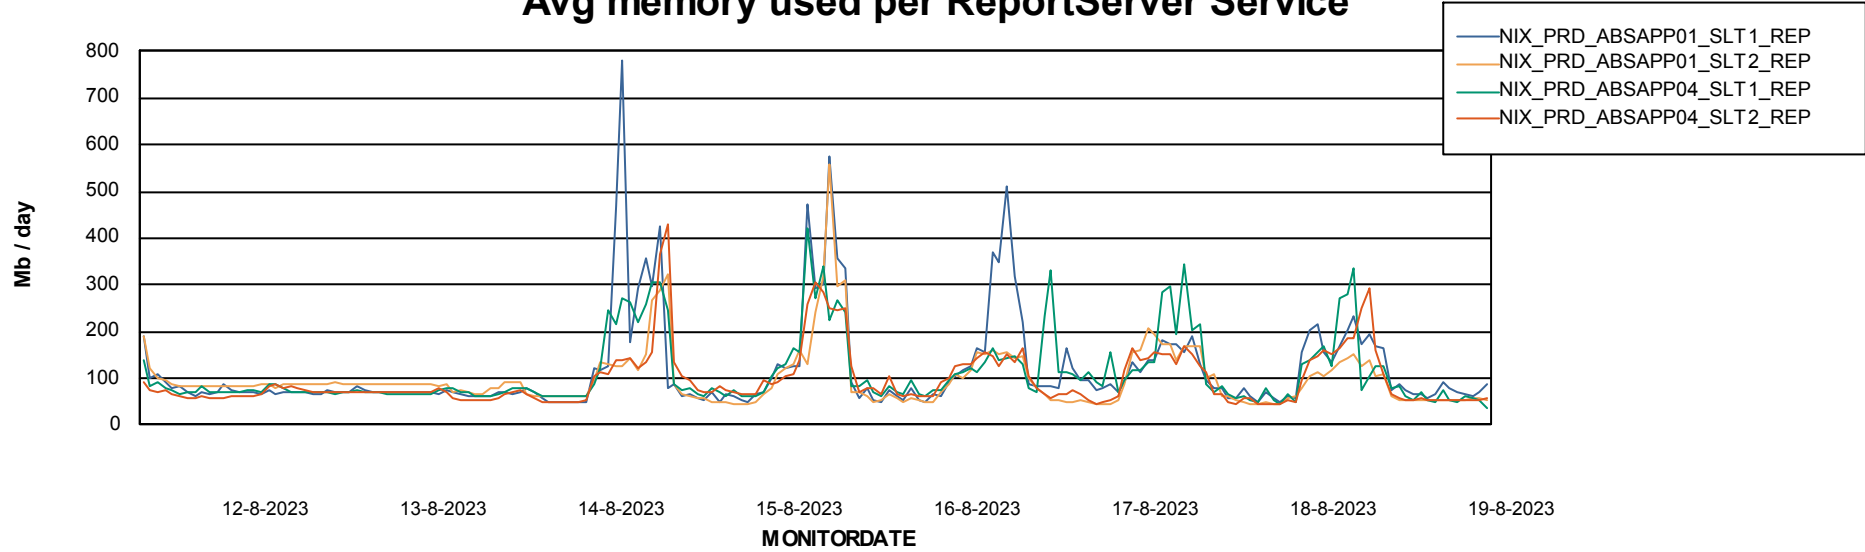

Avg memory used per ABS Server Service

Avg users per day per ABS server

Weekly SLA Customer Report

Customer NIX_Production
Database ID 51

ABSSolute Application ReportServer Services

Avg memory used per ReportServer Service