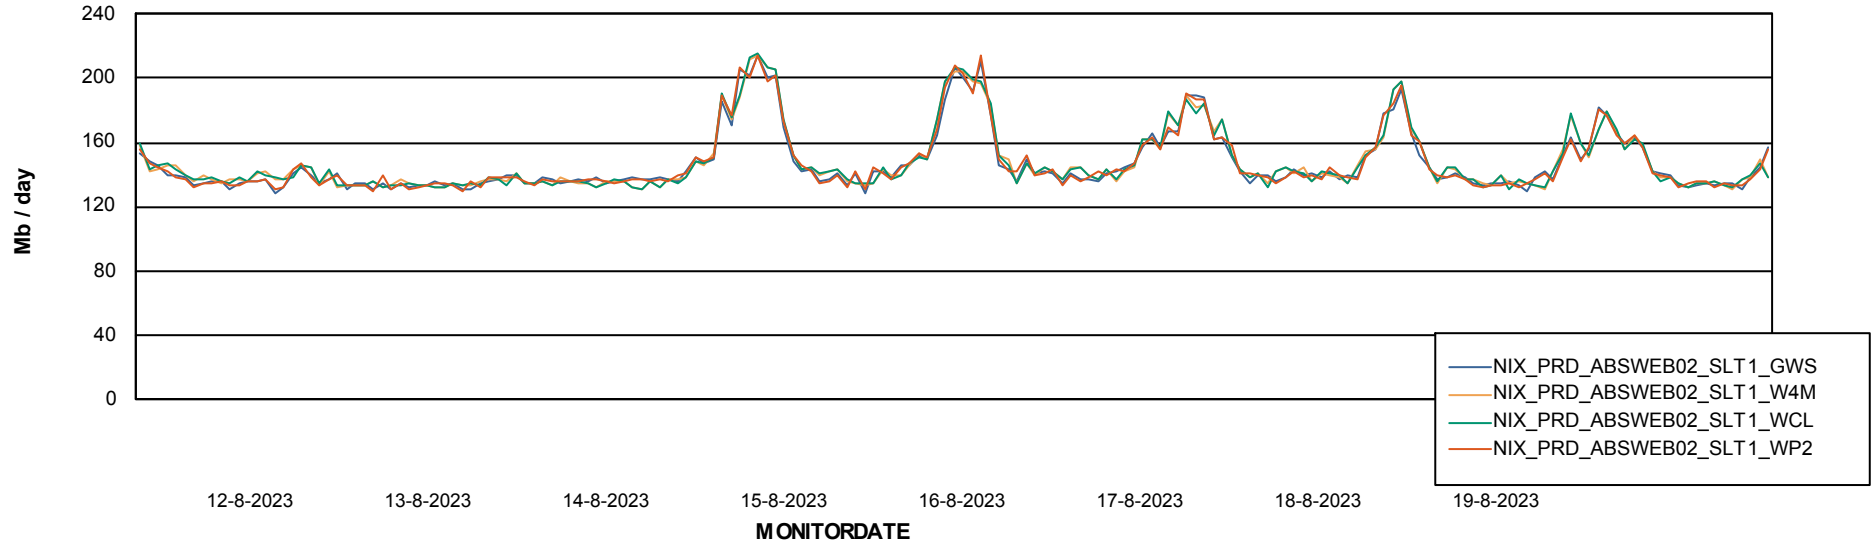

ABSSolute Web Component Services

Avg memory used per ABS Web component