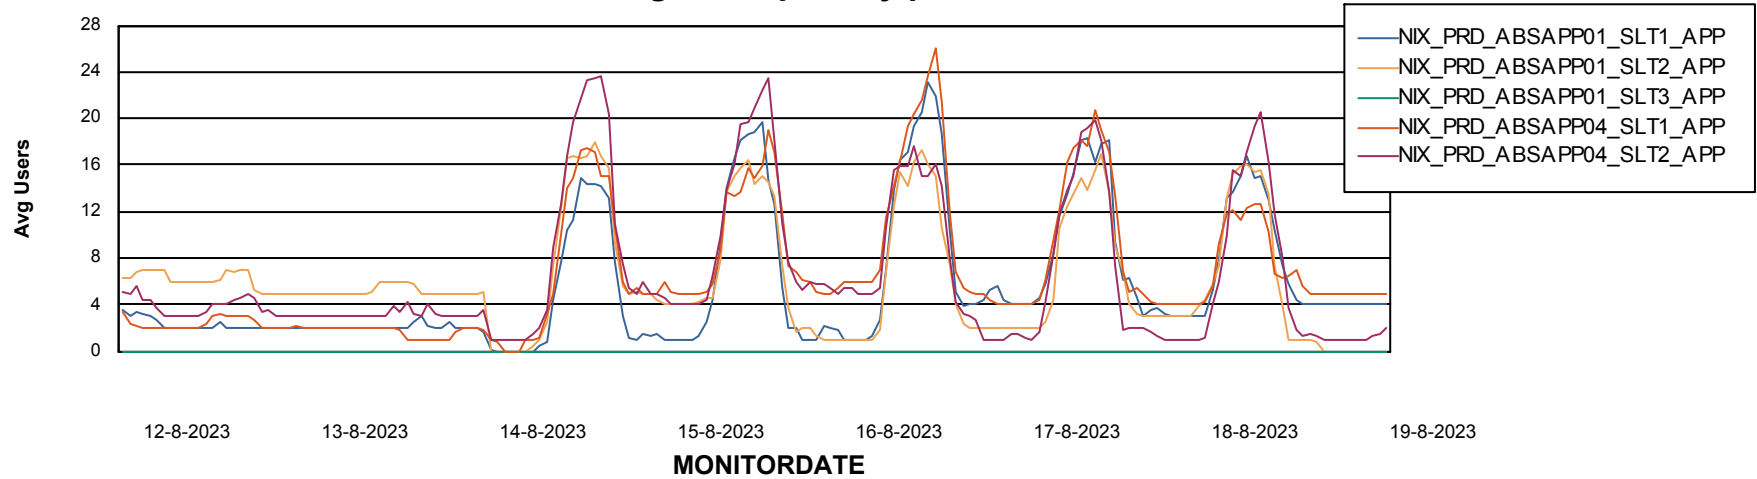

Avg users per day per ABS server