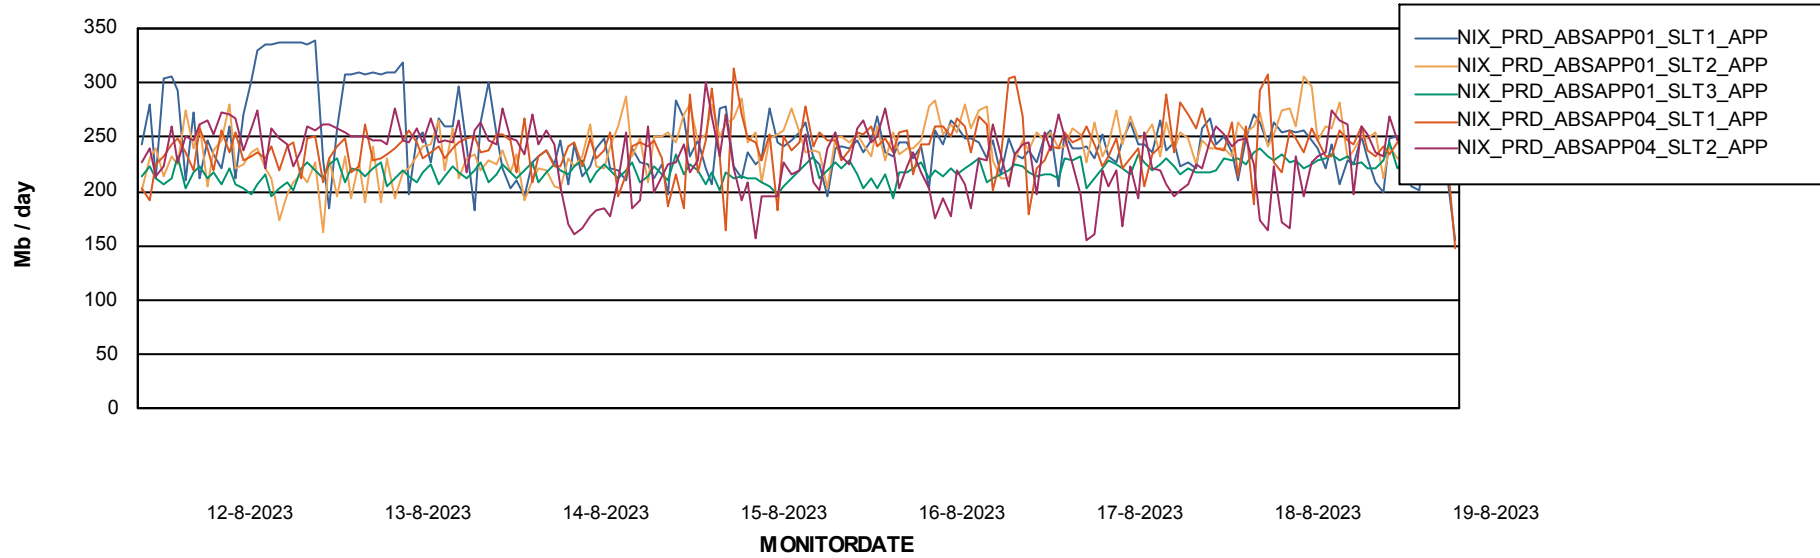

ABSSolute Application Server Services

Avg memory used per ABS Server Service