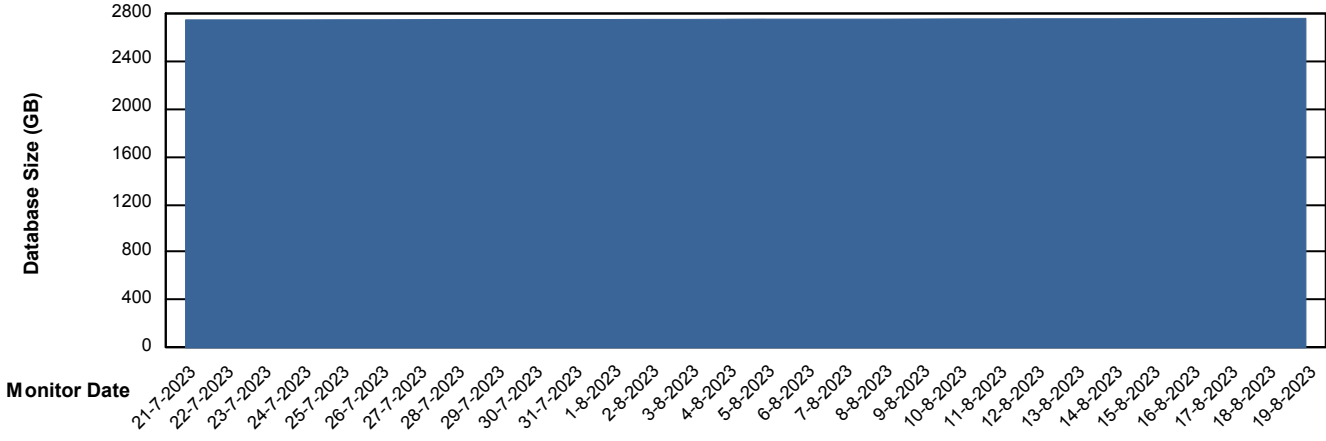

Weekly SLA Customer Report

Customer LTS(CleanLease)_Test
Database ID 127

Database Performance LTS_TEST_CLSABSD01T_TSTDB

Weekly SLA Customer Report

Customer LTS(CleanLease)_Test
 Database ID 127

DATABASE SIZE LTS_TEST_CLSABSDB01T_TSTDB

Database growth over last month

Database Tablespace LTS_TEST_CLSABSDB01T_TSTDB

Date	Tablespace Name	Filesize (Gb)	Usedsize (Gb)	Percentage free
19-8-2023	ABSDATA	1,175	990	16
	INDX	2,092	1,759	16
18-8-2023	ABSDATA	1,175	990	16
	INDX	2,092	1,759	16
17-8-2023	ABSDATA	1,175	990	16
	INDX	2,092	1,758	16
16-8-2023	ABSDATA	1,175	990	16
	INDX	2,092	1,758	16
15-8-2023	ABSDATA	1,175	990	16
	INDX	2,092	1,757	16
14-8-2023	ABSDATA	1,175	989	16
	INDX	2,092	1,757	16
13-8-2023	ABSDATA	1,175	989	16
	INDX	2,092	1,757	16