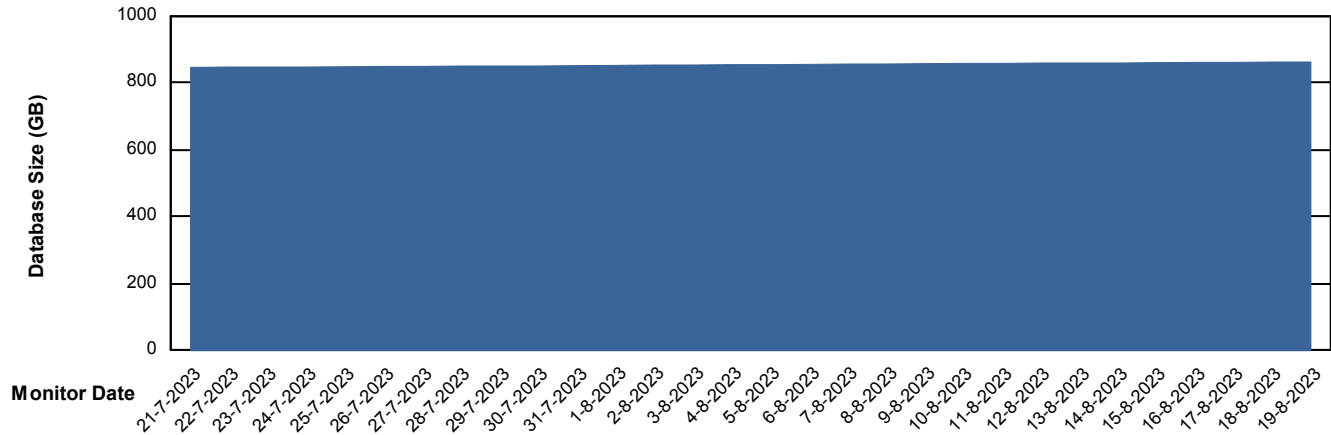

Customer LTS(CleanLease)_Production
Database ID 126

DATABASE SIZE LTS_PROD_CLSABSBI01_BI

Database growth over last month

DATABASE SIZE LTS_PROD_CLSABSDB01_PRDB

Database growth over last month

Weekly SLA Customer Report