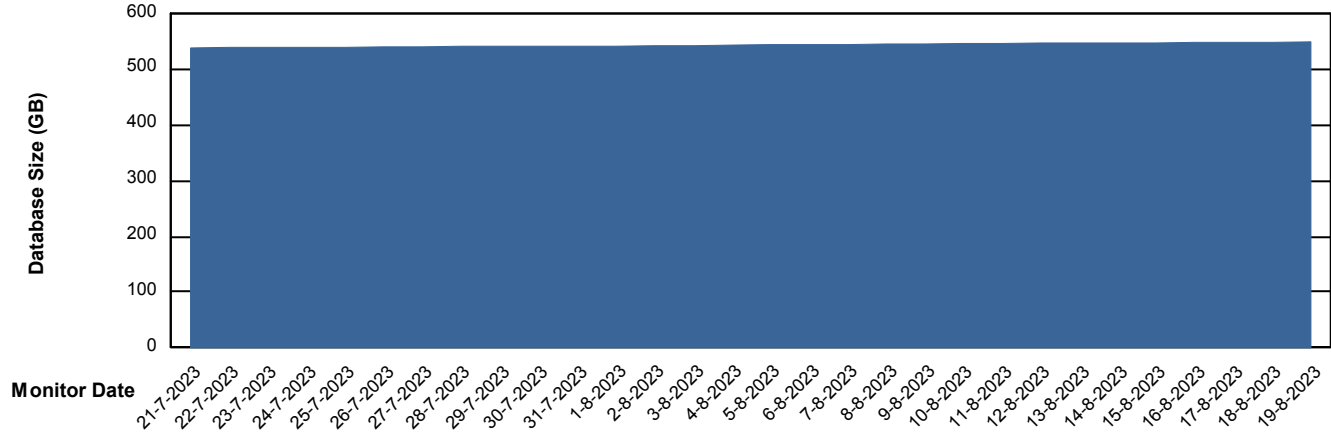

DATABASE SIZE LTS_PROD_CLSABSBI01_BI

Database growth over last month