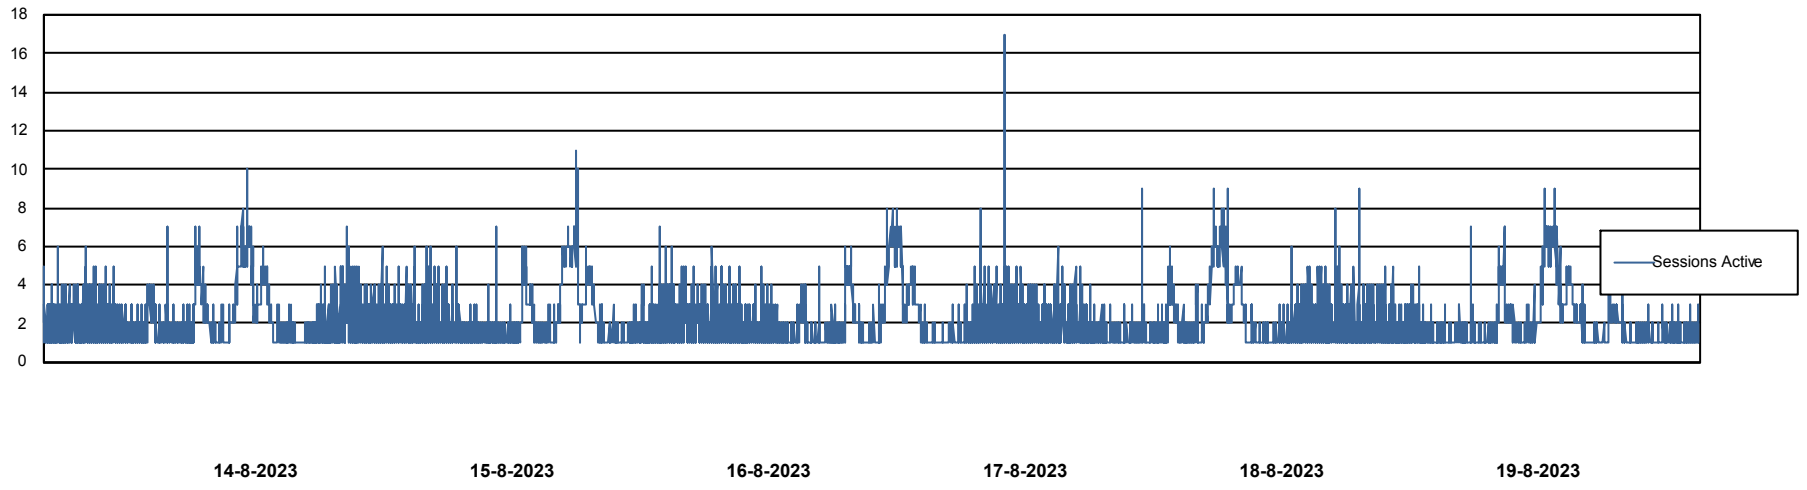

Weekly SLA Customer Report

Customer LTS(CleanLease)_Production
Database ID 126

Database Performance LTS_PROD_CLSABSBI01_BI

Weekly SLA Customer Report

Customer LTS(CleanLease)_Production
Database ID 126

Database Performance LTS_PROD_CLSABSD01_PRDB