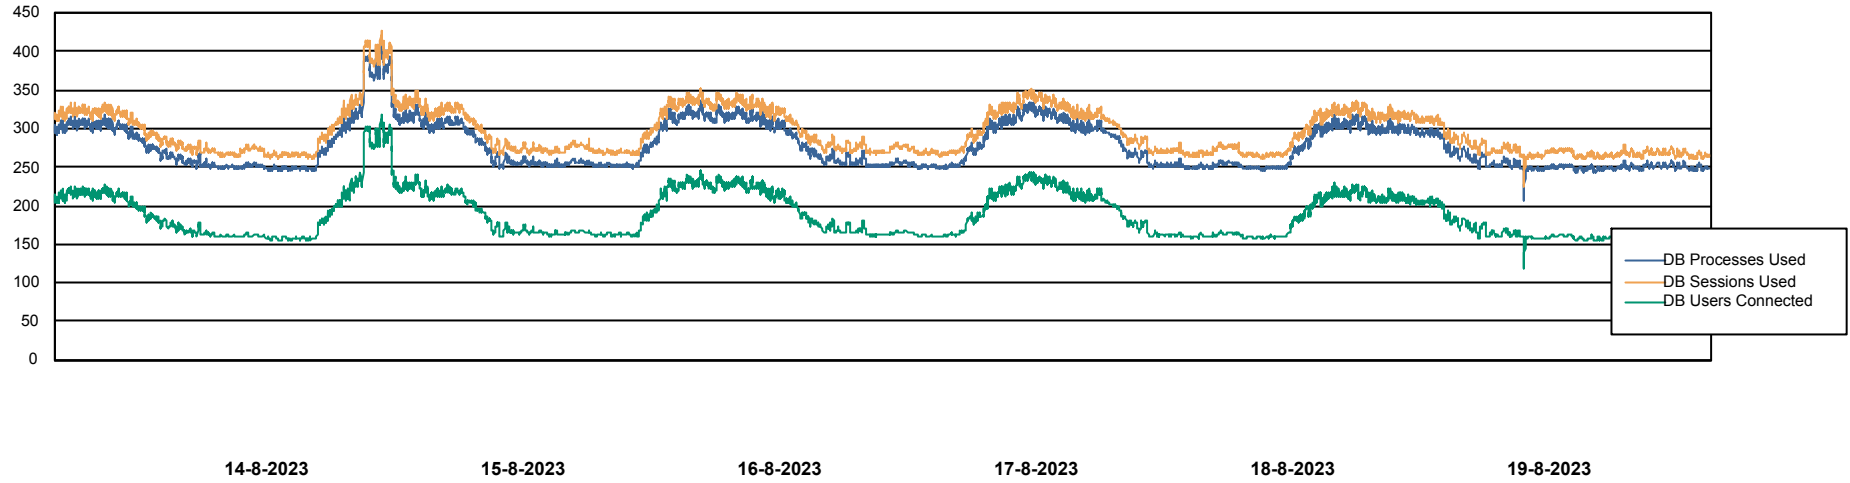

Weekly SLA Customer Report

Customer LTS(CleanLease)_Production
Database ID 126

Database Performance LTS_PROD_CLSABSBI01_BI

Weekly SLA Customer Report

Customer LTS(CleanLease)_Production
Database ID 126

Database Performance LTS_PROD_CLSABSD01_PRDB