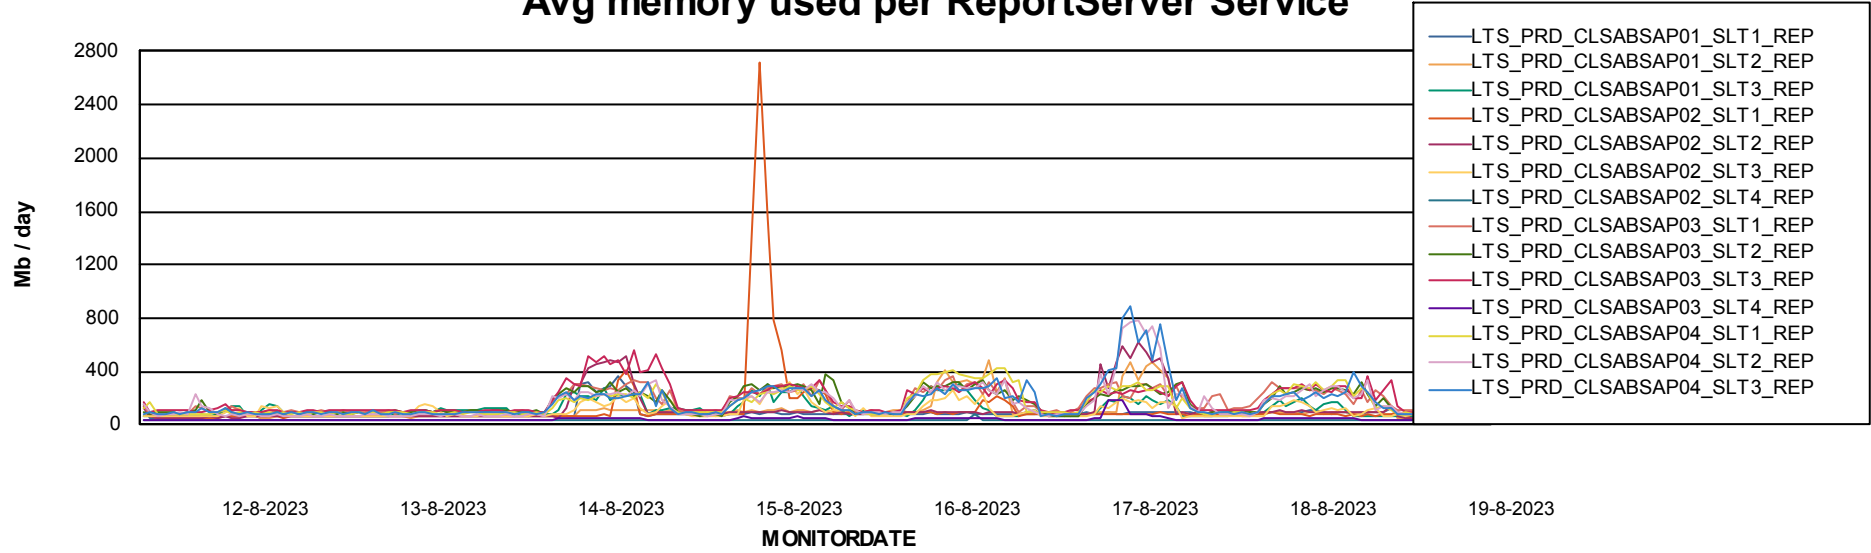

ABSSolute Application ReportServer Services

Avg memory used per ReportServer Service