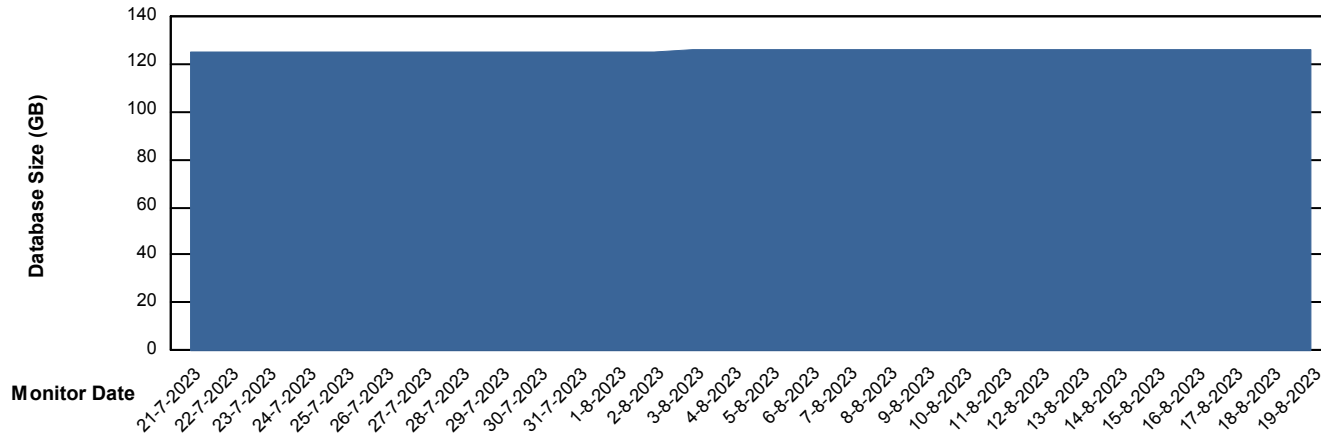

# Weekly SLA Customer Report

Customer LLG\_Production  
Database ID 53

DATABASE SIZE LLGDB\_Production

### Database growth over last month

DATABASE SIZE LLGDBBI\_Production

### Database growth over last month