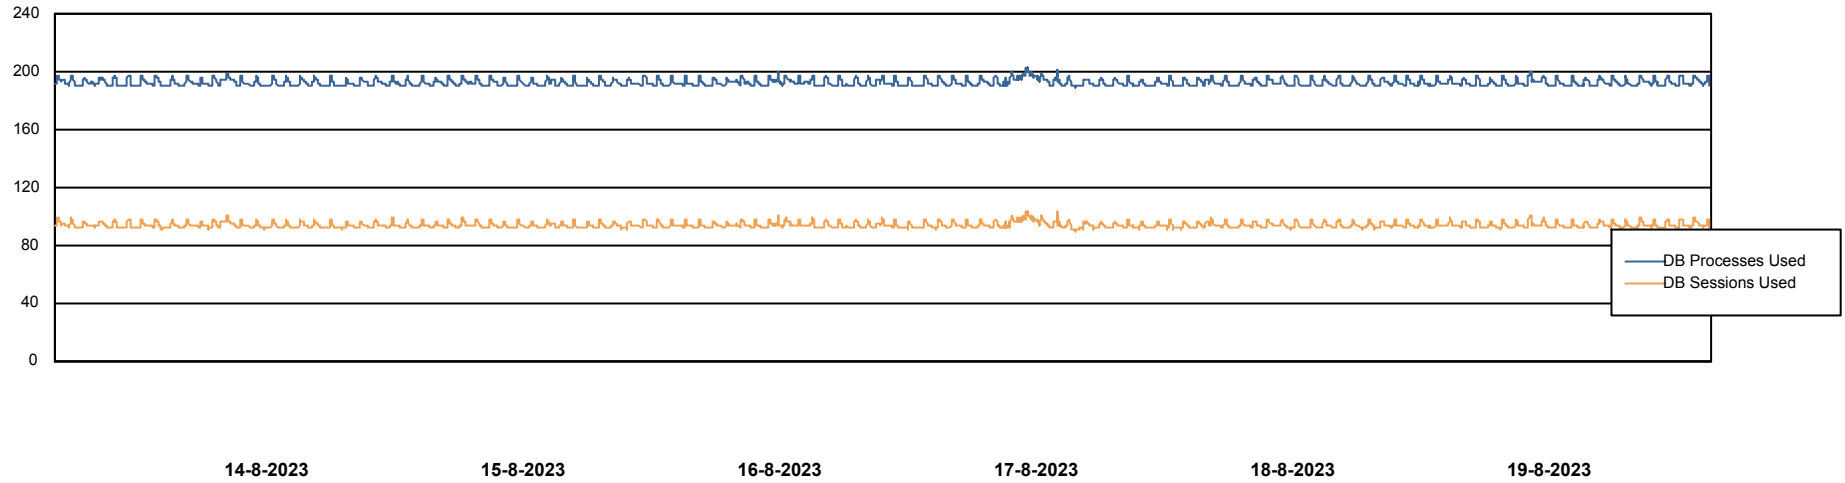

Database Performance LLGDB_Standby_TS2

DB Processes Max 4
DB Processes Max 300
DB Processes Max 0