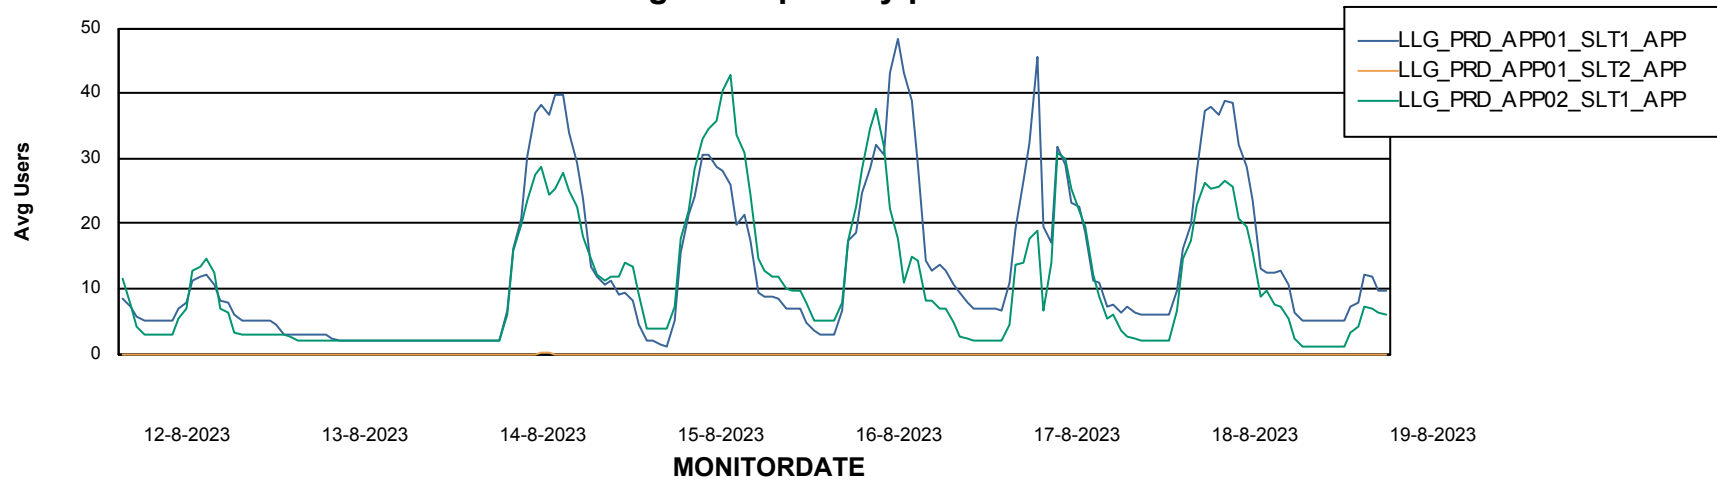

Avg users per day per ABS server