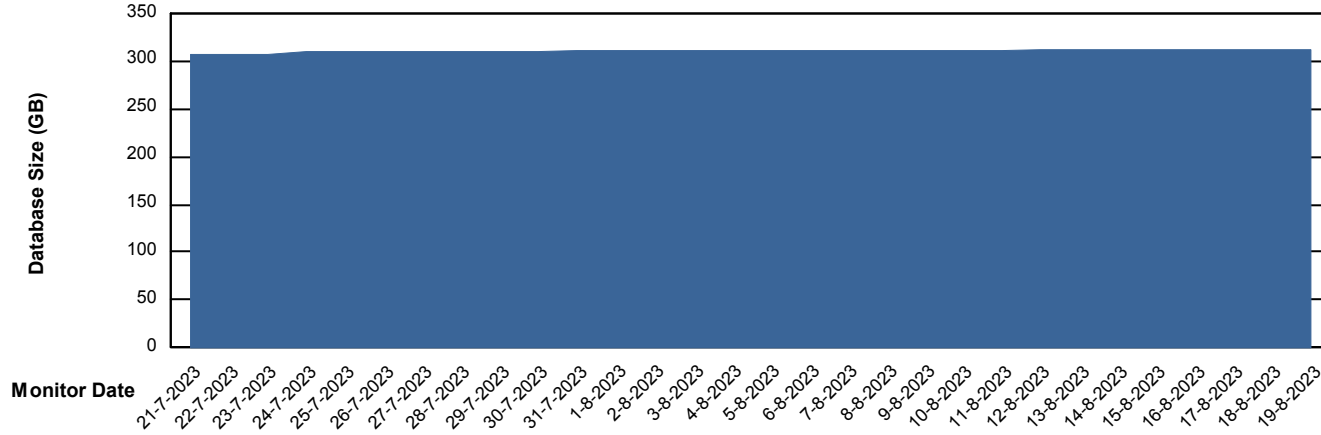

DATABASE SIZE LLGDB_Production

Database growth over last month