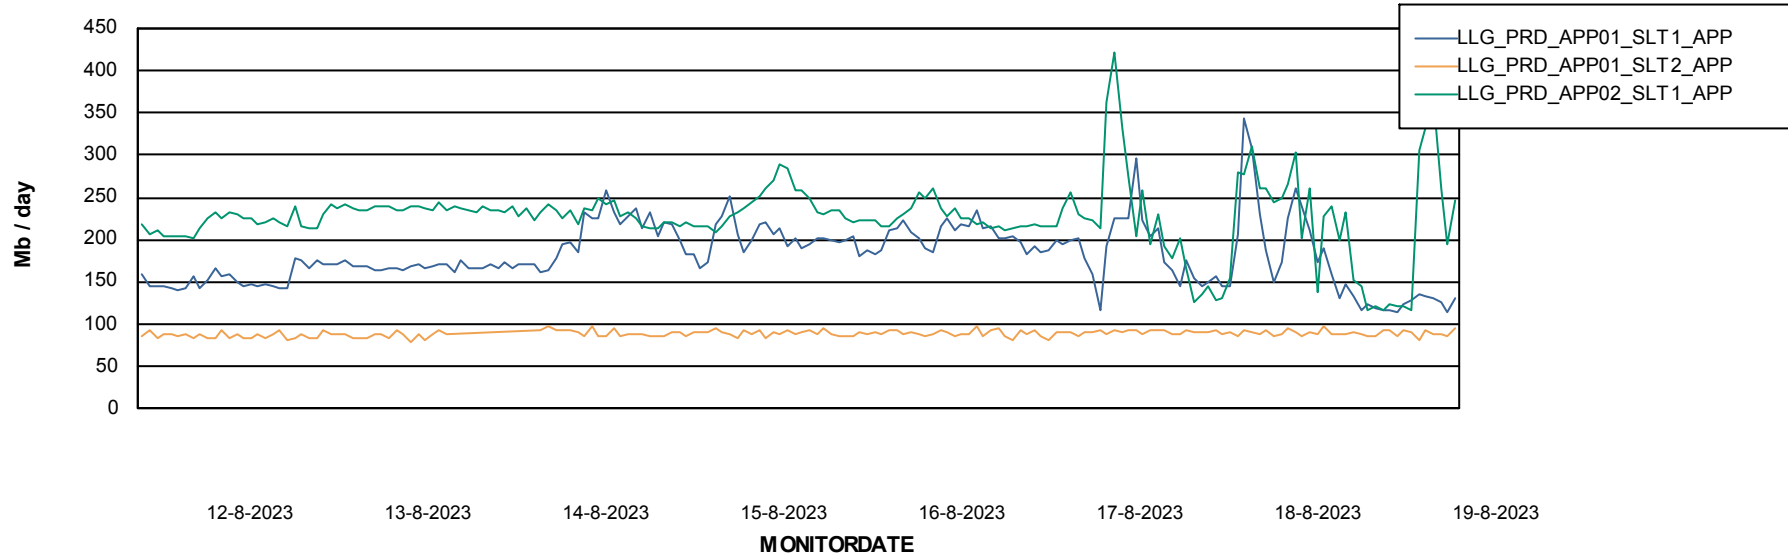

ABSSolute Application Server Services

Avg memory used per ABS Server Service