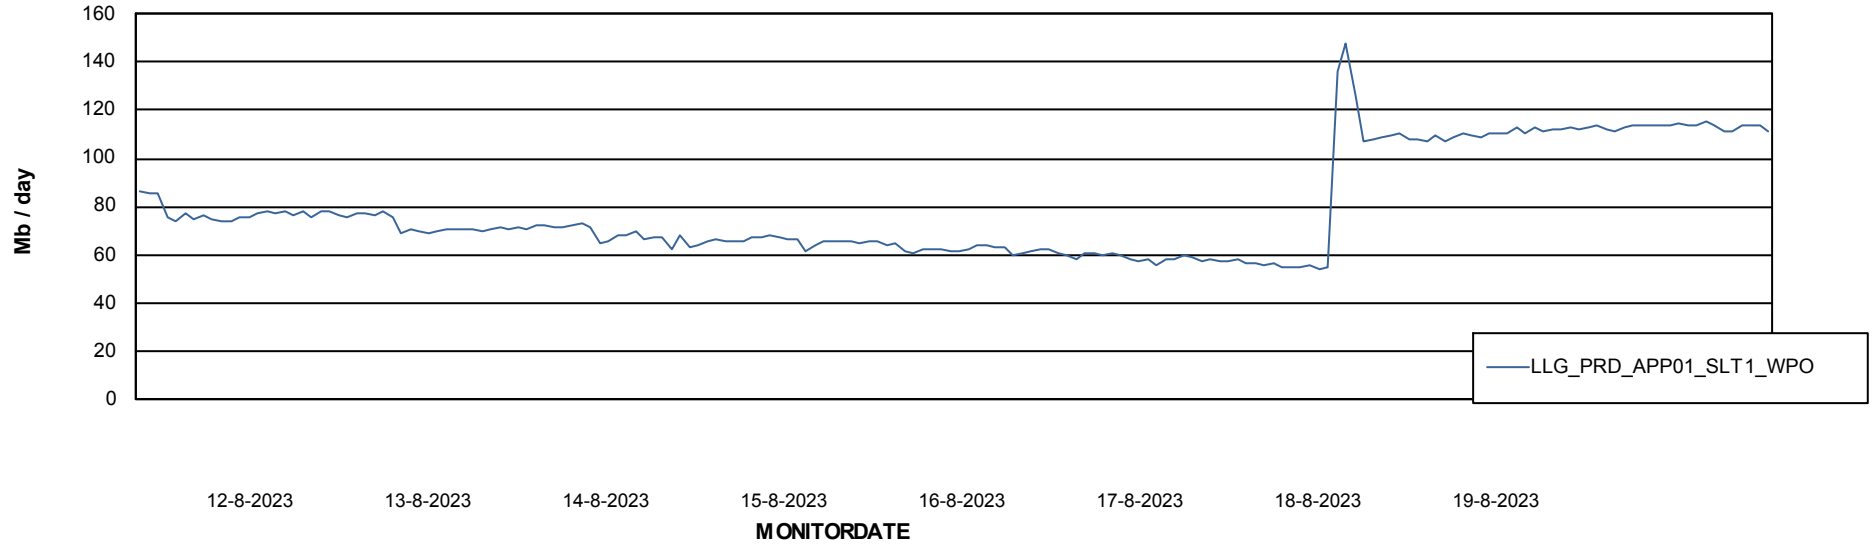

ABSSolute Application Server Services

Avg memory used per ABS Web component