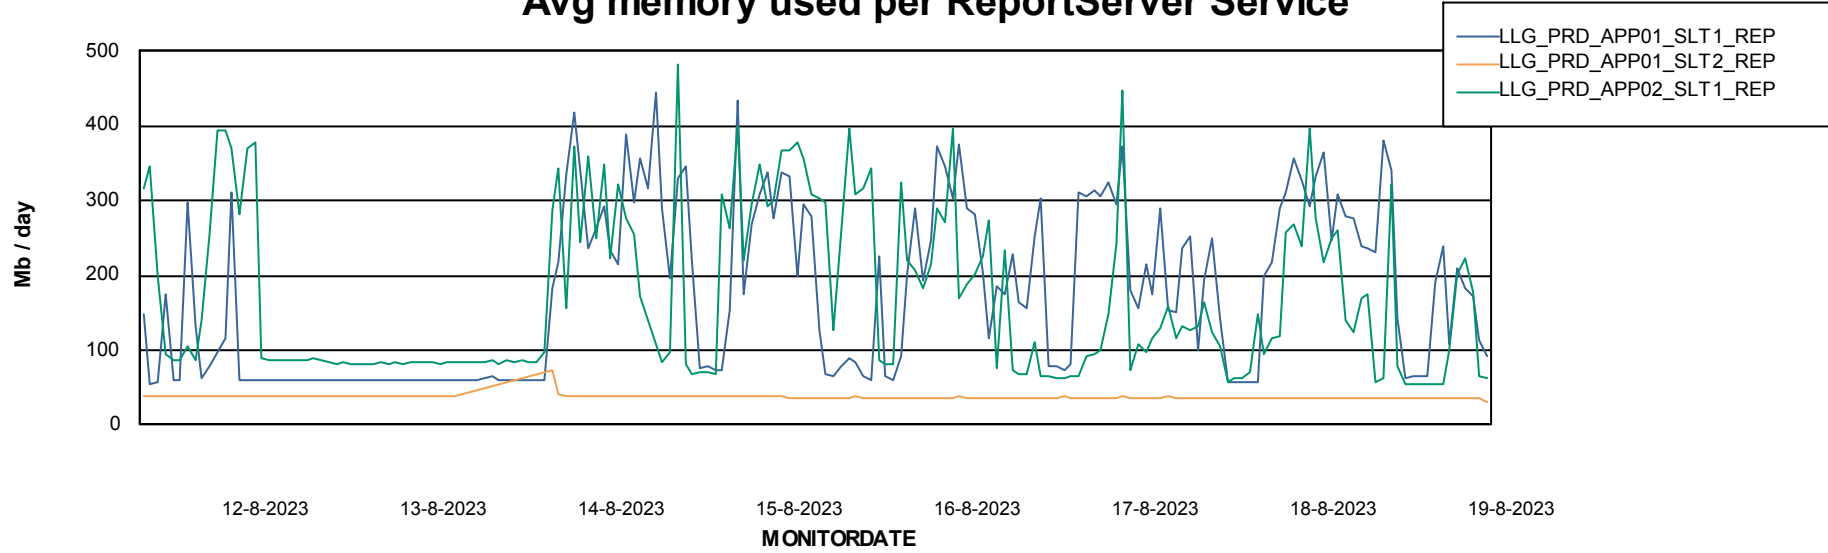

ABSSolute Application Server Services

Avg memory used per ReportServer Service