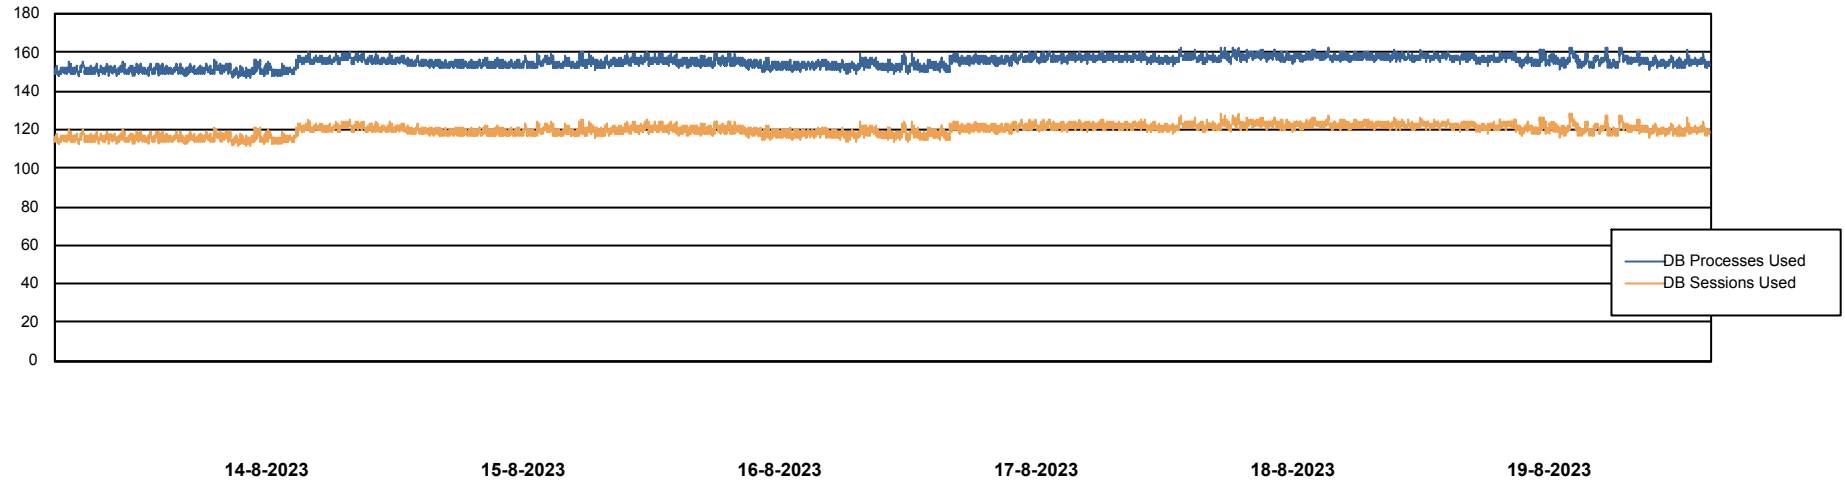

Database Performance LLGDBBI_Production

DB Processes Max 1,000