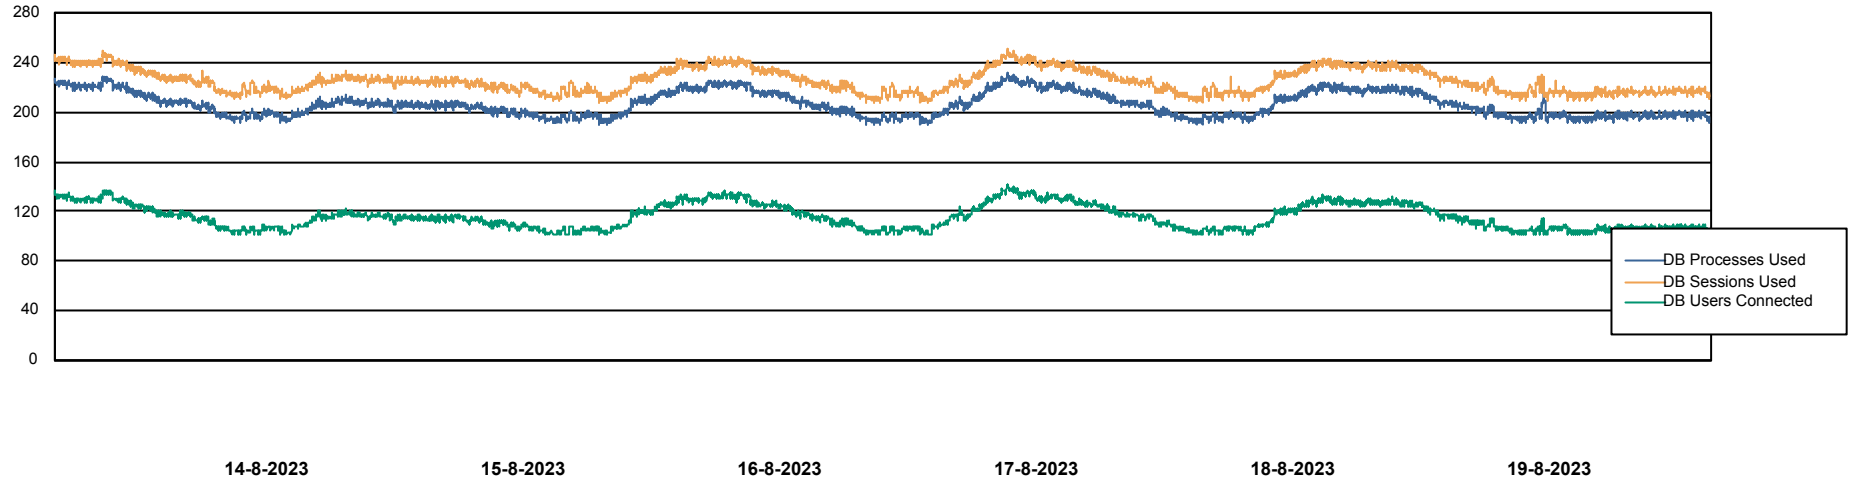

Weekly SLA Customer Report

Customer KLH_Production (24/7)
Database ID 139

Database Performance KLHDB_BI

Weekly SLA Customer Report

Customer KLH_Production (24/7)
Database ID 139

Database Performance KLHDB_Production