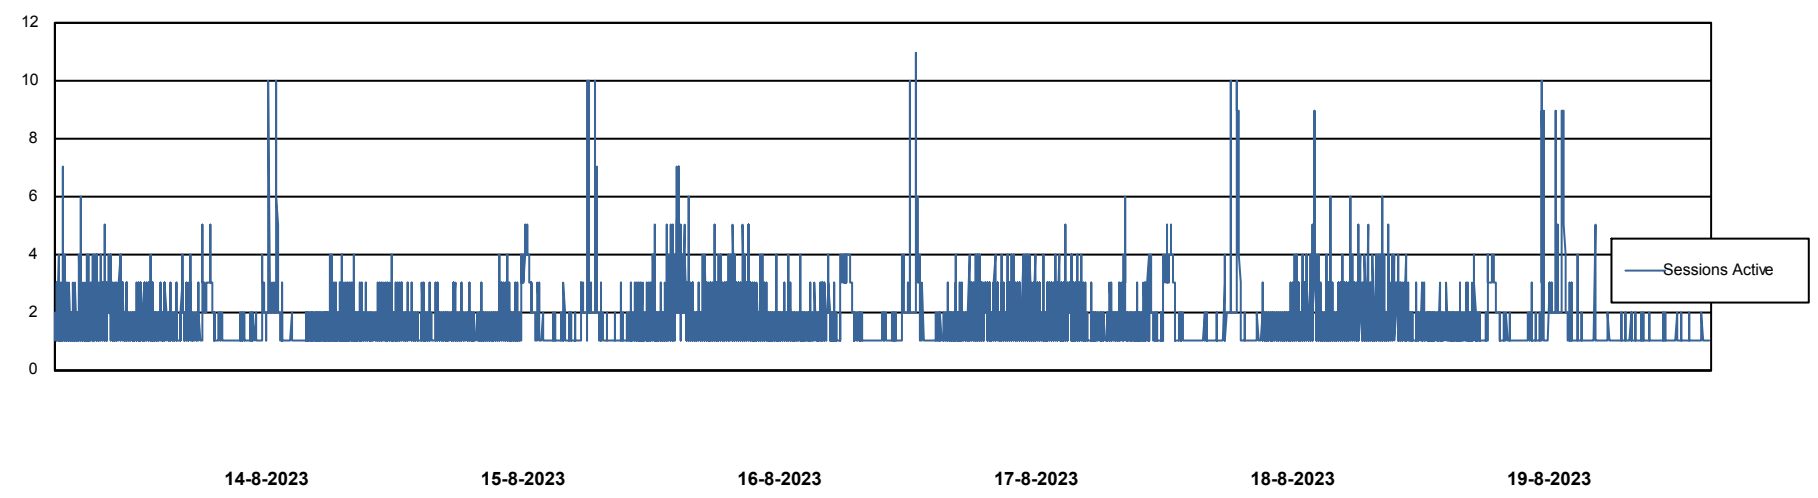

Weekly SLA Customer Report

Customer KLH_Production (24/7)
Database ID 139

Database Performance KLHDB_BI

Weekly SLA Customer Report

Customer KLH_Production (24/7)
Database ID 139

Database Performance KLHDB_Production

Weekly SLA Customer Report

Customer KLH_Production (24/7)
Database ID 139

Database Performance KLHDB_Standby

DB Processes Max 1,000
DB Processes Max 4
DB Processes Max 0

Weekly SLA Customer Report

Customer KLH_Production (24/7)
Database ID 139