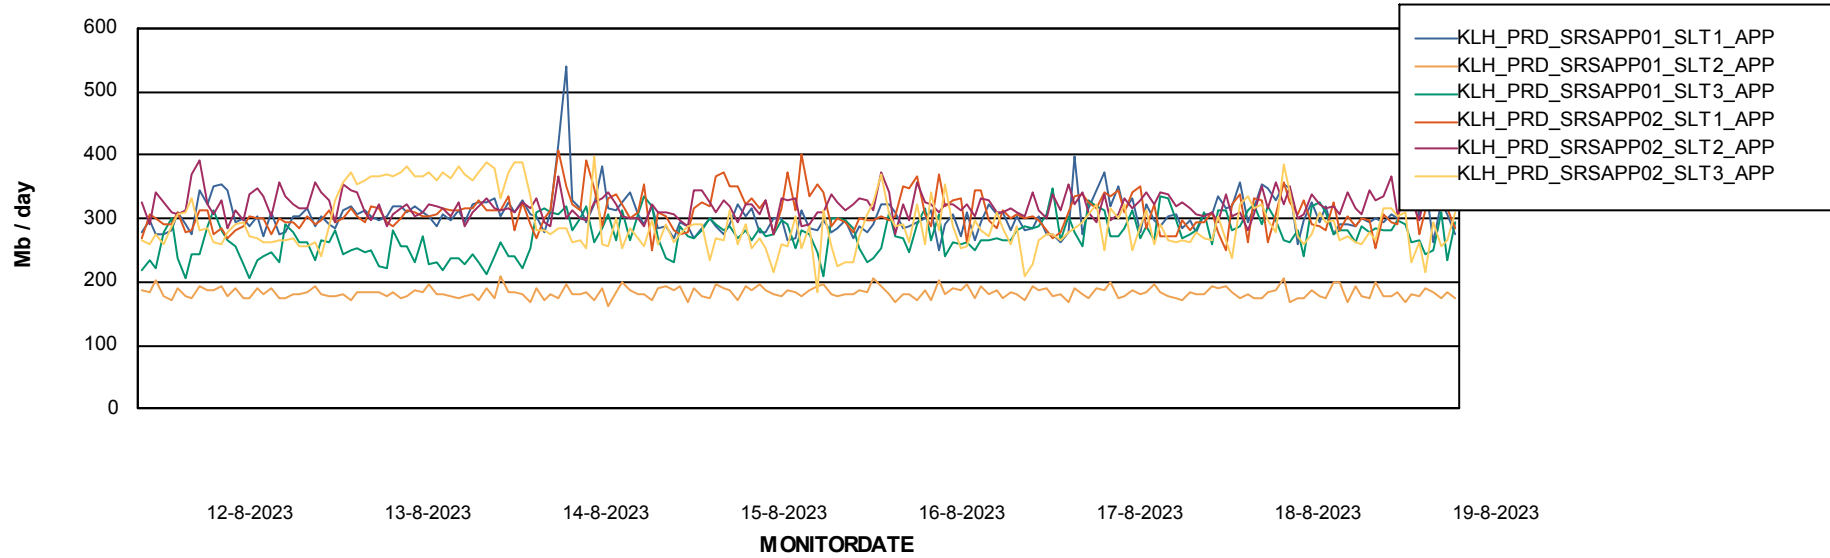

ABSSolute Application Server Services

Avg memory used per ABS Server Service