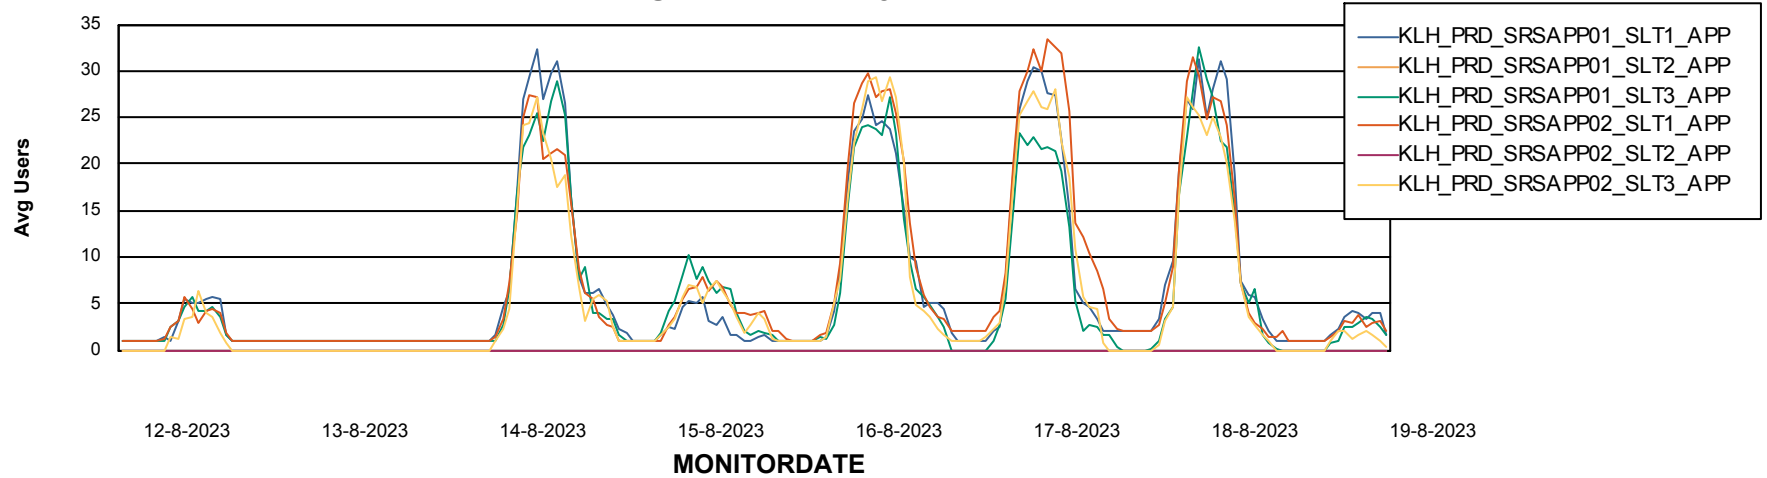

Avg users per day per ABS server