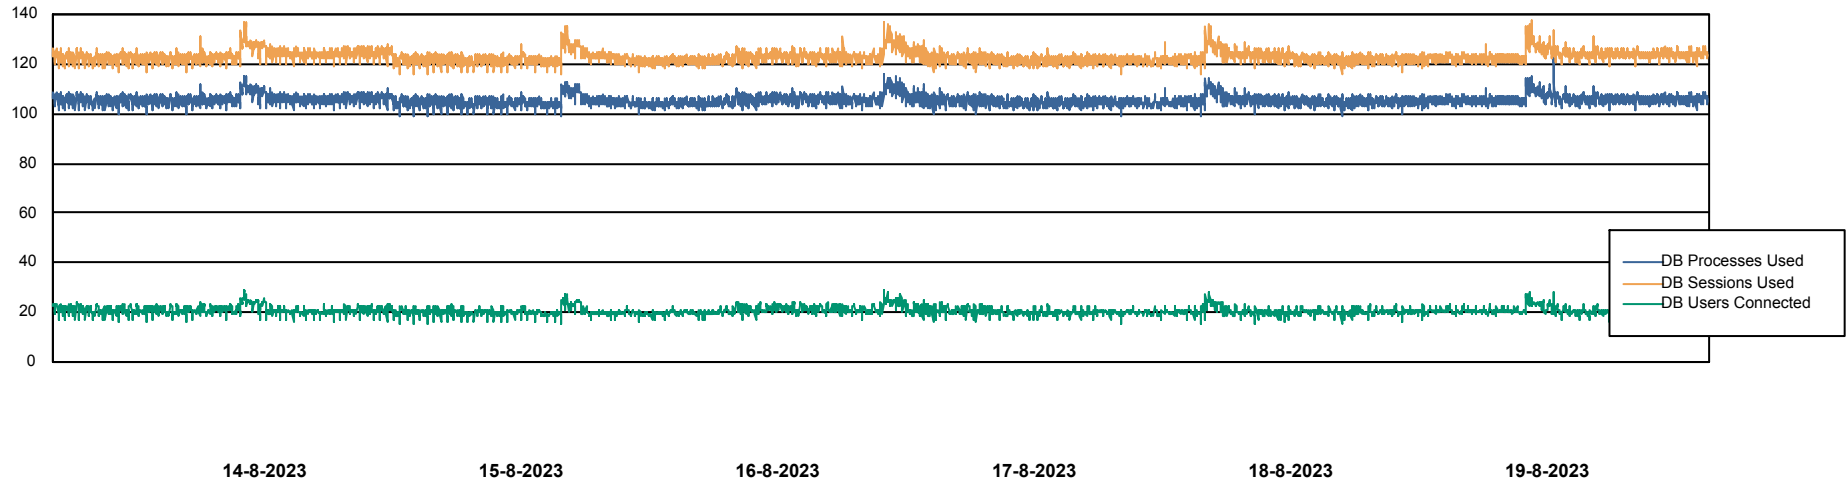

Weekly SLA Customer Report

Customer KLH_Production (24/7)
Database ID 139

Database Performance KLHDB_BI

Weekly SLA Customer Report

Customer KLH_Production (24/7)
Database ID 139

Database Performance KLHDB_Production