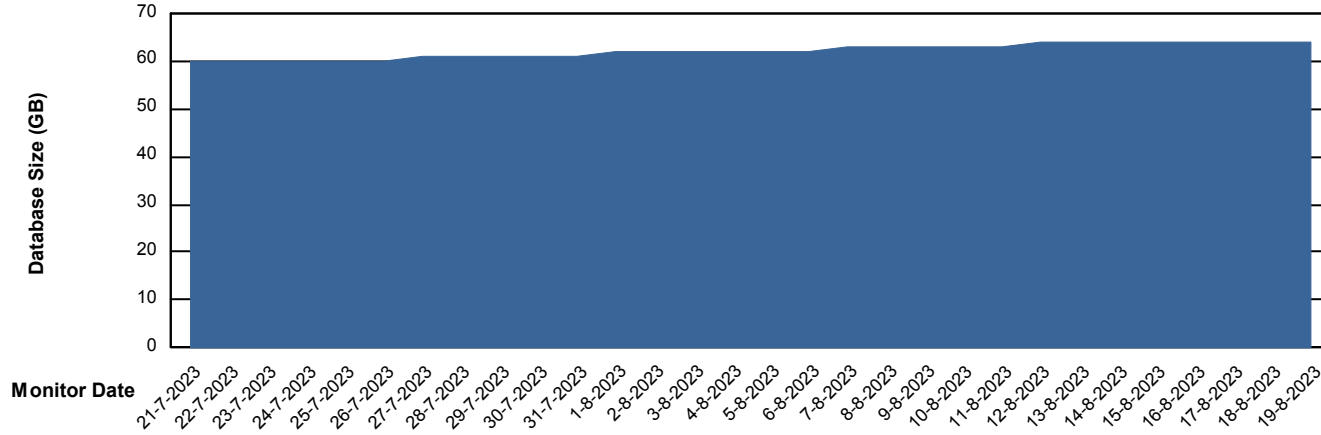

Weekly SLA Customer Report

Customer KLH_Production (24/7)
Database ID 139

Database Performance KLHDB_Standby

DB Processes Max 1,000
DB Processes Max 4
DB Processes Max 0

Weekly SLA Customer Report

Customer KLH_Production (24/7)
Database ID 139

DATABASE SIZE KLHDB_BI

Database growth over last month

DATABASE SIZE KLHDB_Production

Database growth over last month

Weekly SLA Customer Report

Customer KLH_Production (24/7)
Database ID 139

Database Tablespace KLHDB_BI