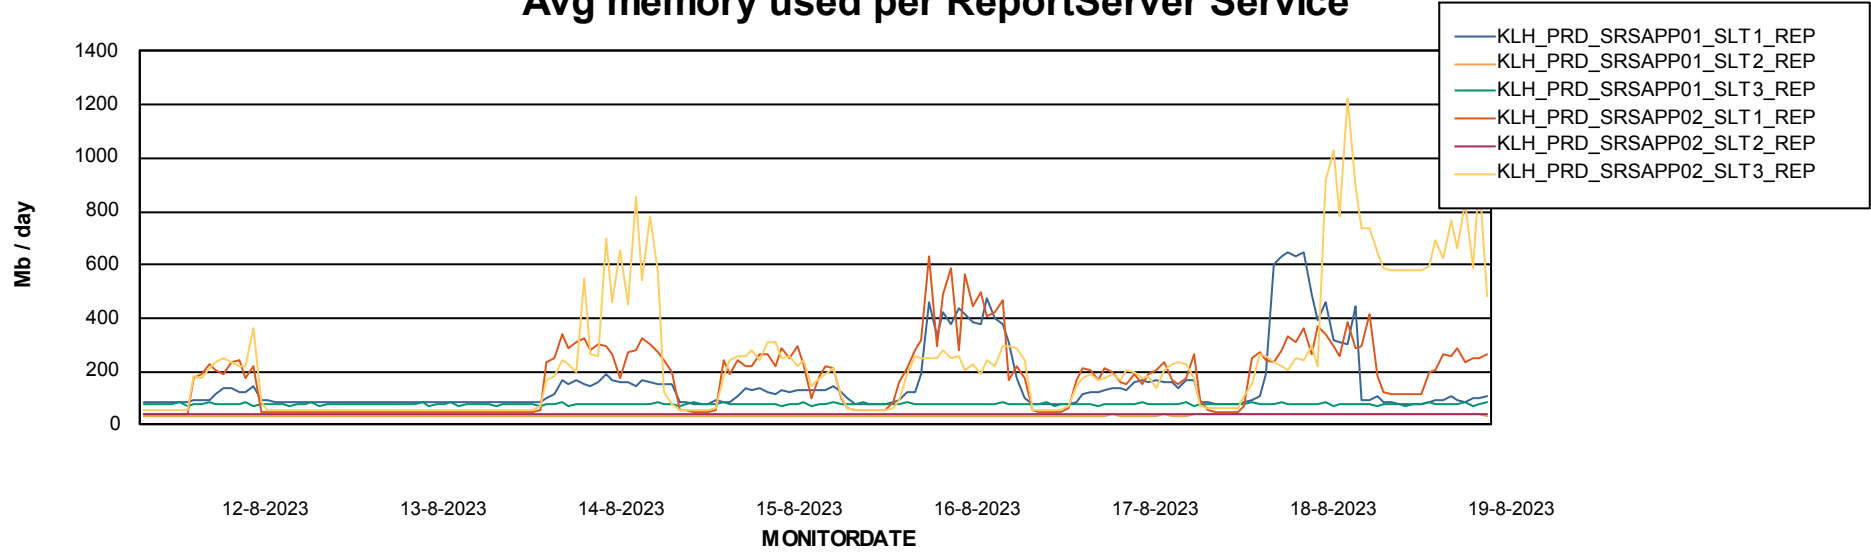

ABSSolute Application ReportServer Services

Avg memory used per ReportServer Service