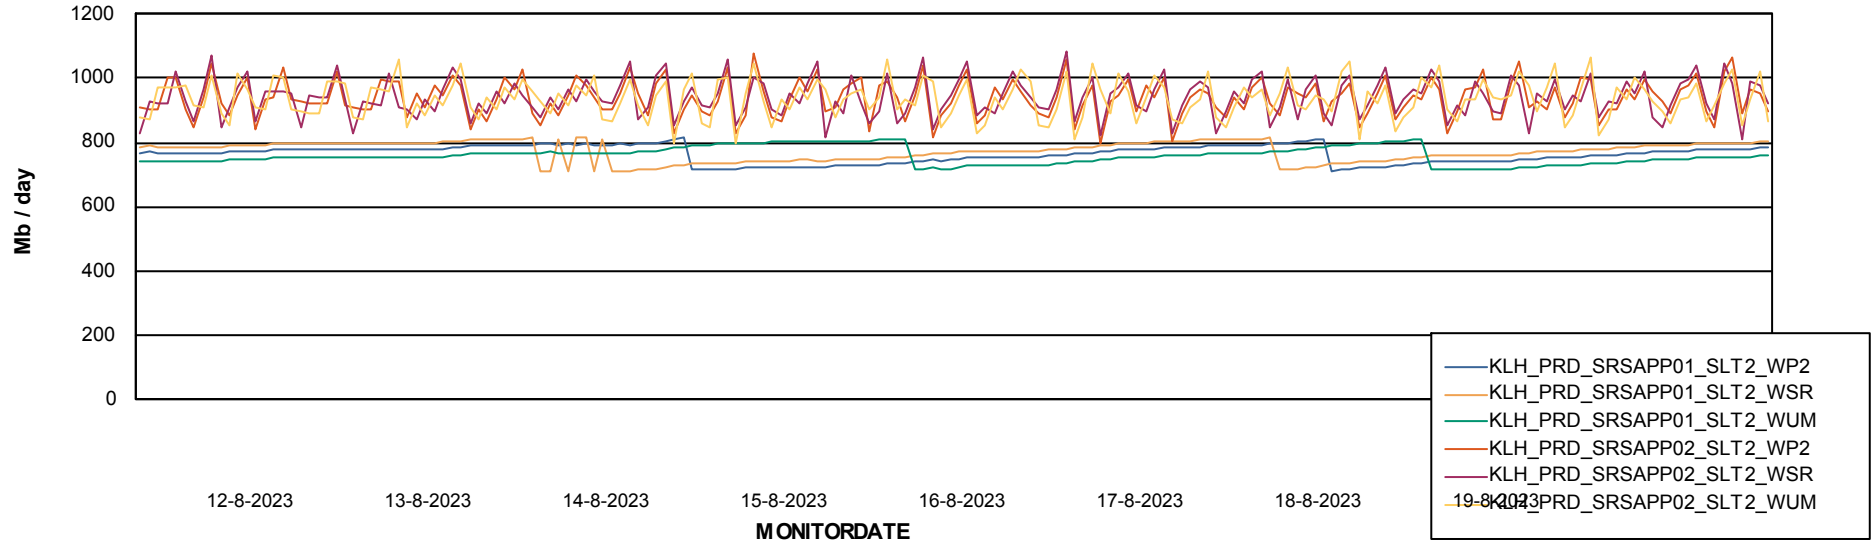

Avg memory used per ReportServer Service

Weekly SLA Customer Report

Customer KLH_Production (24/7)
Database ID 139

ABSolute Web Component Services

Avg memory used per ABS Web component

Weekly SLA Customer Report