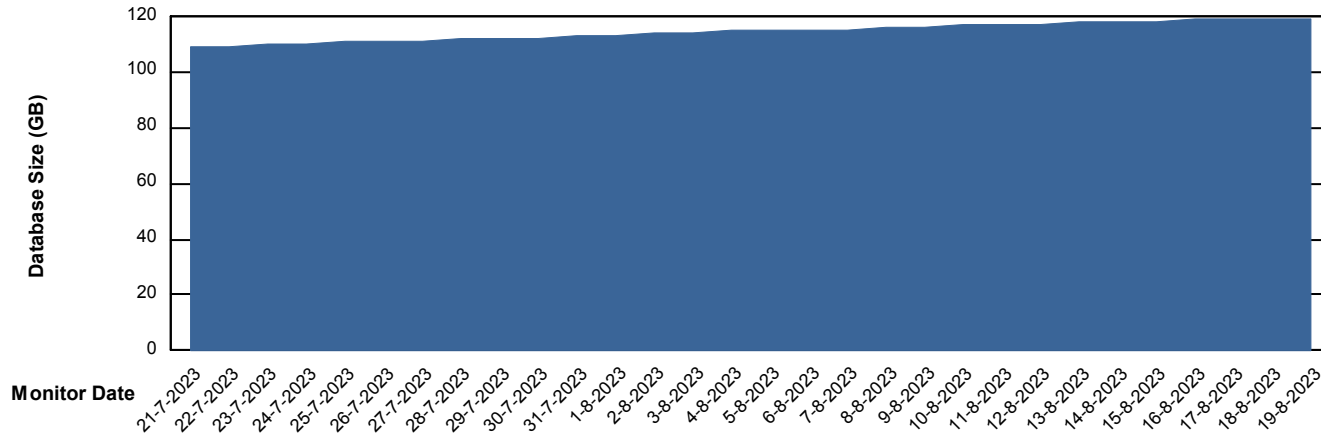

Weekly SLA Customer Report

Customer KLH_Production (24/7)
Database ID 139

Database Performance KLHDB_BI

Weekly SLA Customer Report

Customer KLH_Production (24/7)
Database ID 139

Database Performance KLHDB_Production

Weekly SLA Customer Report

Customer KLH_Production (24/7)
Database ID 139

Database Performance KLHDB_Standby

DB Processes Max 1,000
DB Processes Max 4
DB Processes Max 0

Weekly SLA Customer Report

Customer KLH_Production (24/7)
Database ID 139

DATABASE SIZE KLHDB_BI

Database growth over last month

DATABASE SIZE KLHDB_Production

Database growth over last month

Weekly SLA Customer Report

Customer KLH_Production (24/7)
Database ID 139

Database Tablespace KLHDB_BI