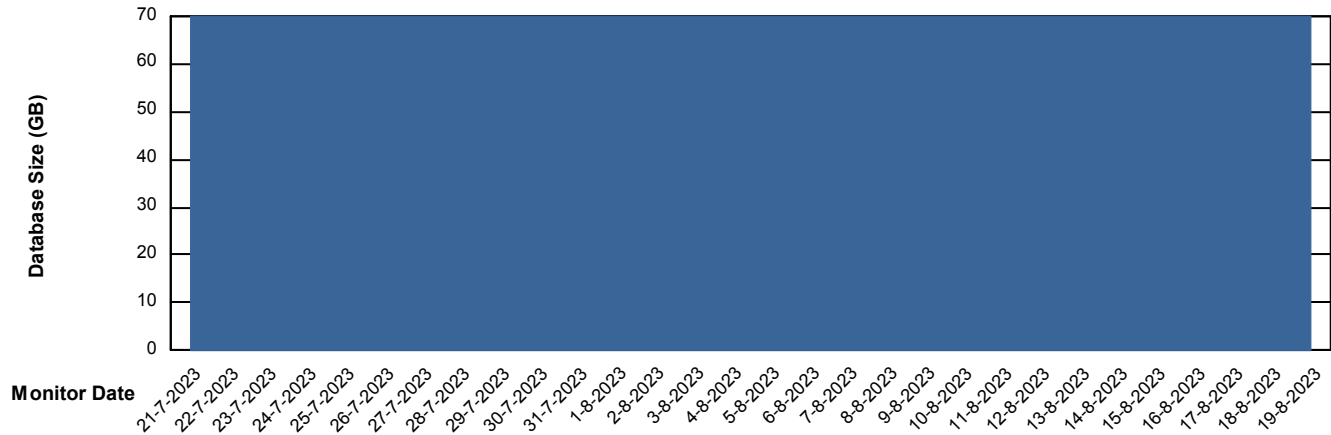

DATABASE SIZE KLA_TST_KLAHQORA04_DB

Database growth over last month