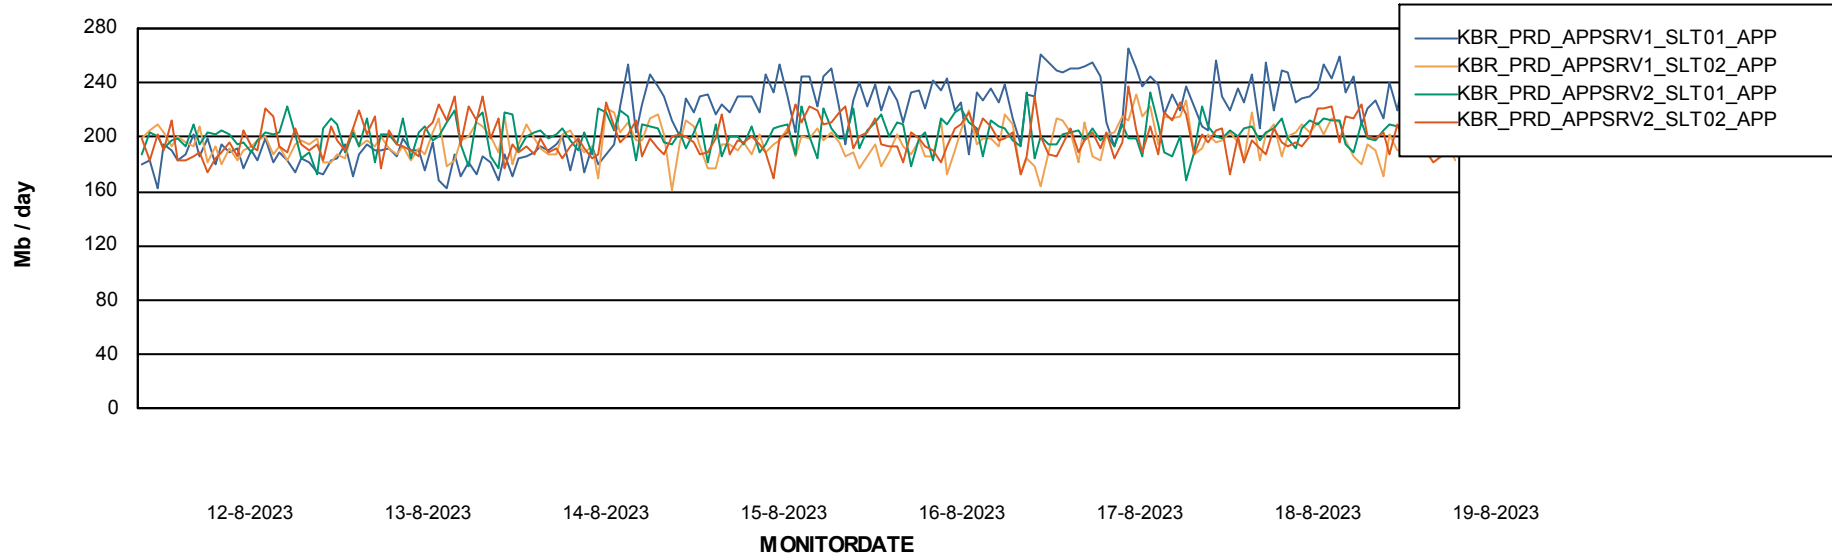

ABSSolute Application Server Services

Avg memory used per ABS Server Service