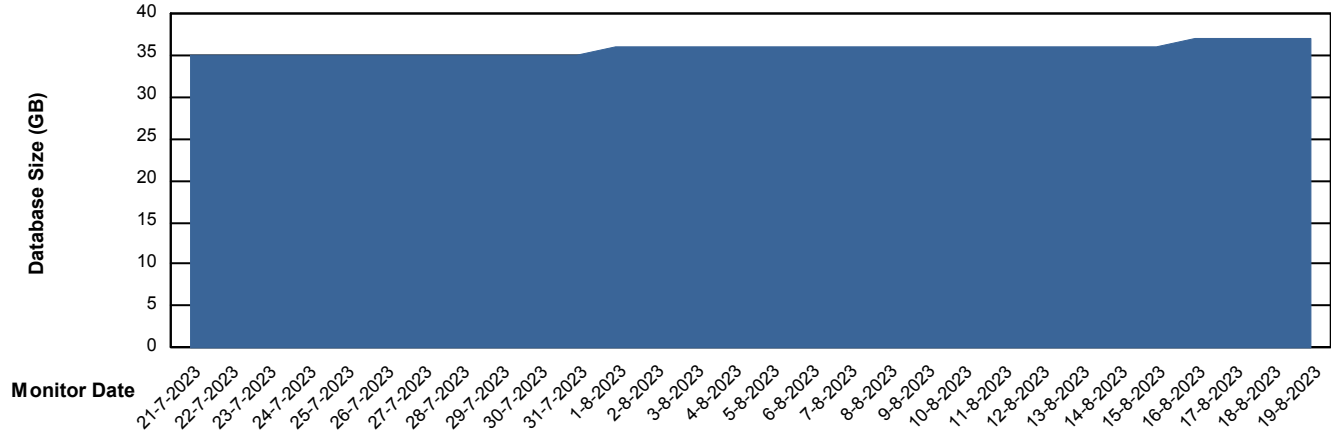

DATABASE SIZE BI-DBSRV_DB

Database growth over last month