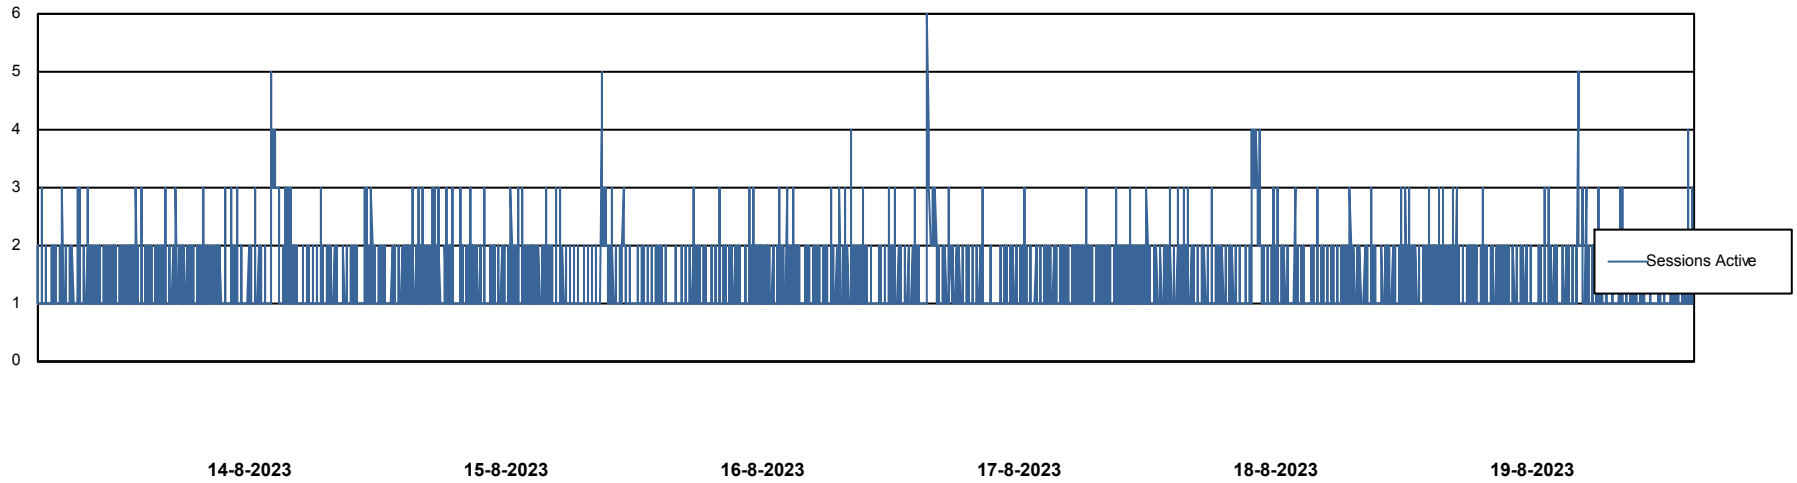

Weekly SLA Customer Report

Customer KBR_Production
 Database ID 117

Harddisk Usage KBR_PRD_WEBSRV2

	Free disk space on / (%)	Total disk space on / (Gb)	Used disk space on / (Gb)	Free disk space on /boot (%)	Total disk space on /boot (Gb)	Used disk space on /boot (Gb)
19-8-2023	83	55	10	59	1	0
18-8-2023	83	55	10	59	1	0
17-8-2023	83	55	10	59	1	0
16-8-2023	83	55	10	59	1	0
15-8-2023	83	55	10	59	1	0
14-8-2023	83	55	10	59	1	0
13-8-2023	83	55	10	59	1	0

Weekly SLA Customer Report

Customer KBR_Production
Database ID 117

Database Performance BI-DBSRV_DB

Weekly SLA Customer Report

Customer KBR_Production
Database ID 117

Database Performance KBR_PRD_DB-SRV1_DB