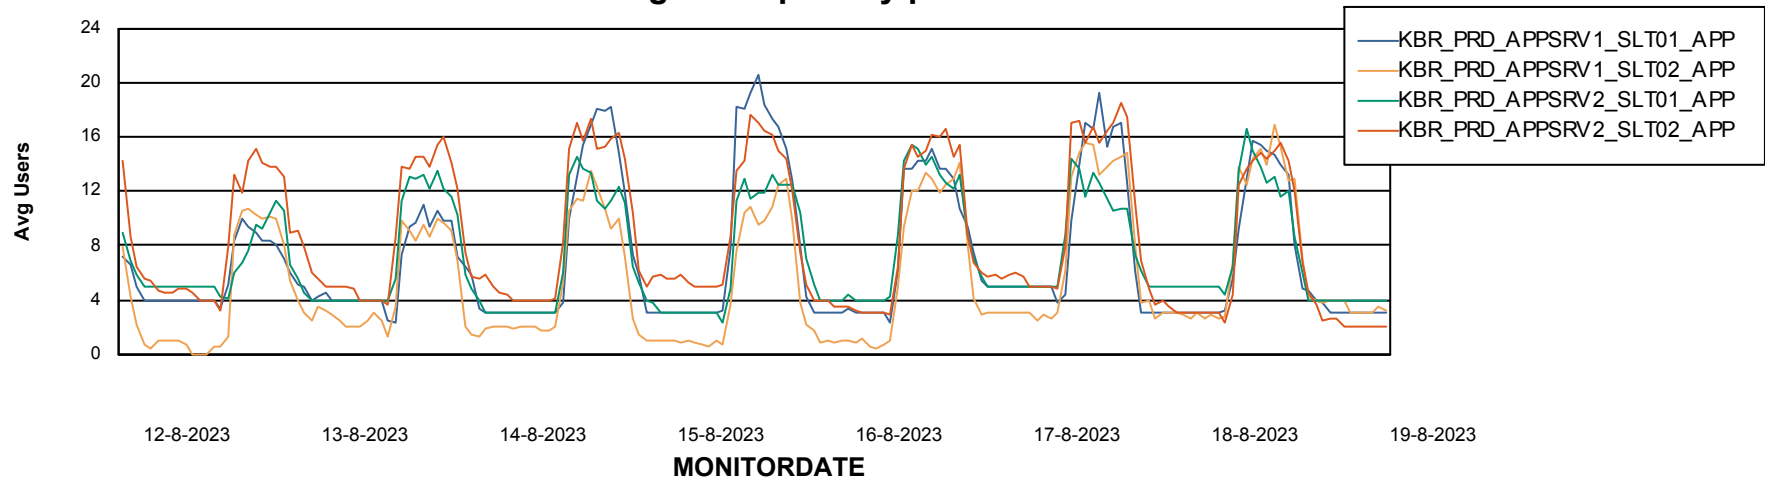

Avg memory used per ABS Server Service

Weekly SLA Customer Report

Customer KBR_Production
Database ID 117

ABSSolute Application Server Services

Avg memory used per ReportServer Service

Avg users per day per ABS server