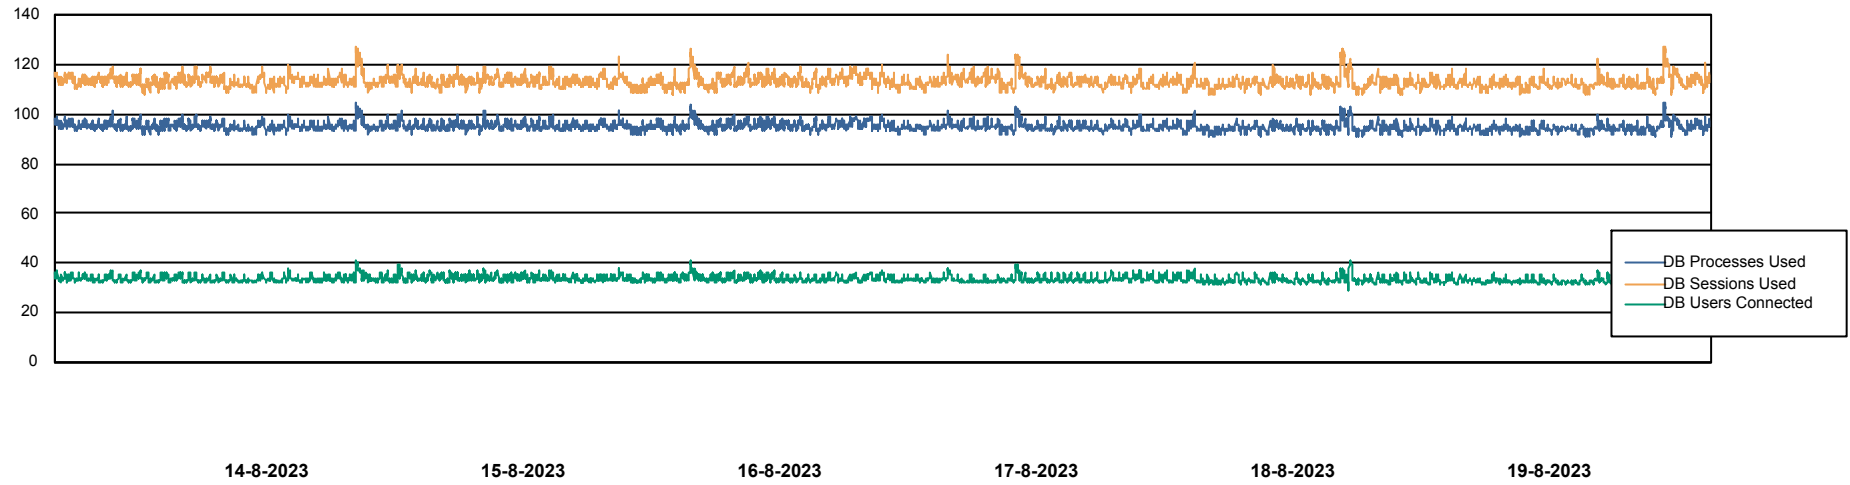

Database Performance BI-DBSRV_DB