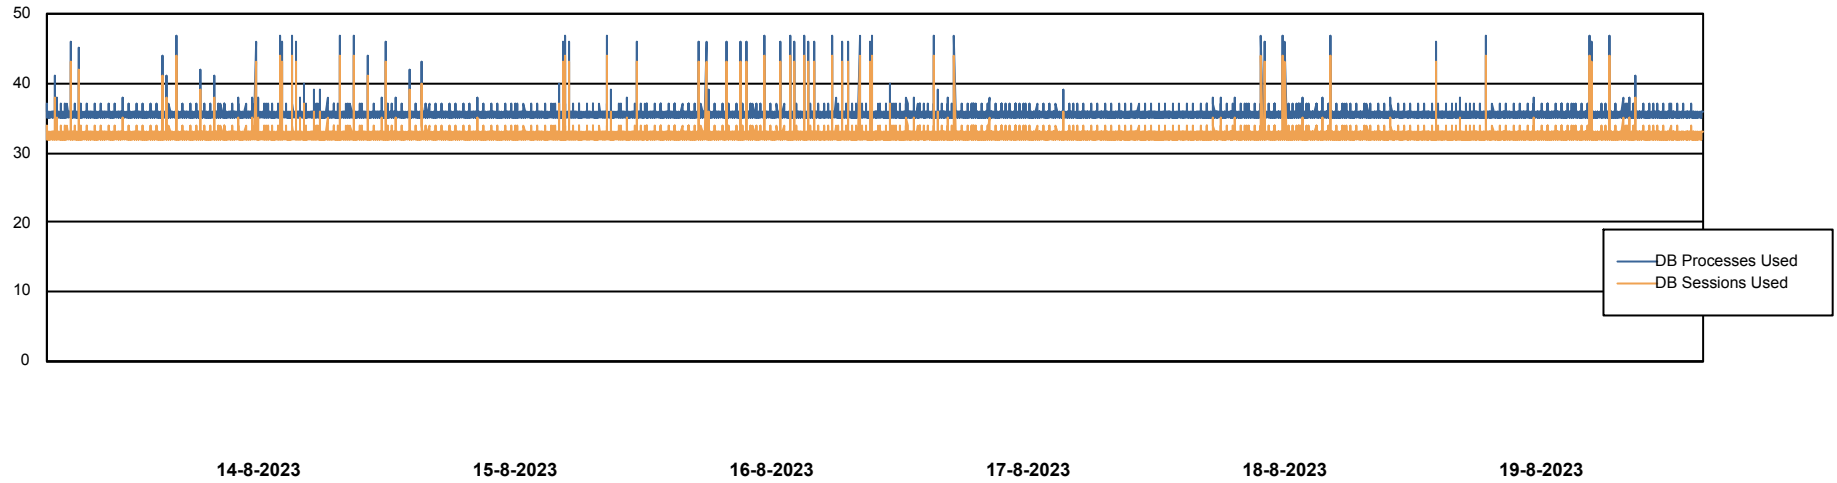

Database Performance KBR_PRD_DB-SRV2_SDB

DB Processes Max 1,000