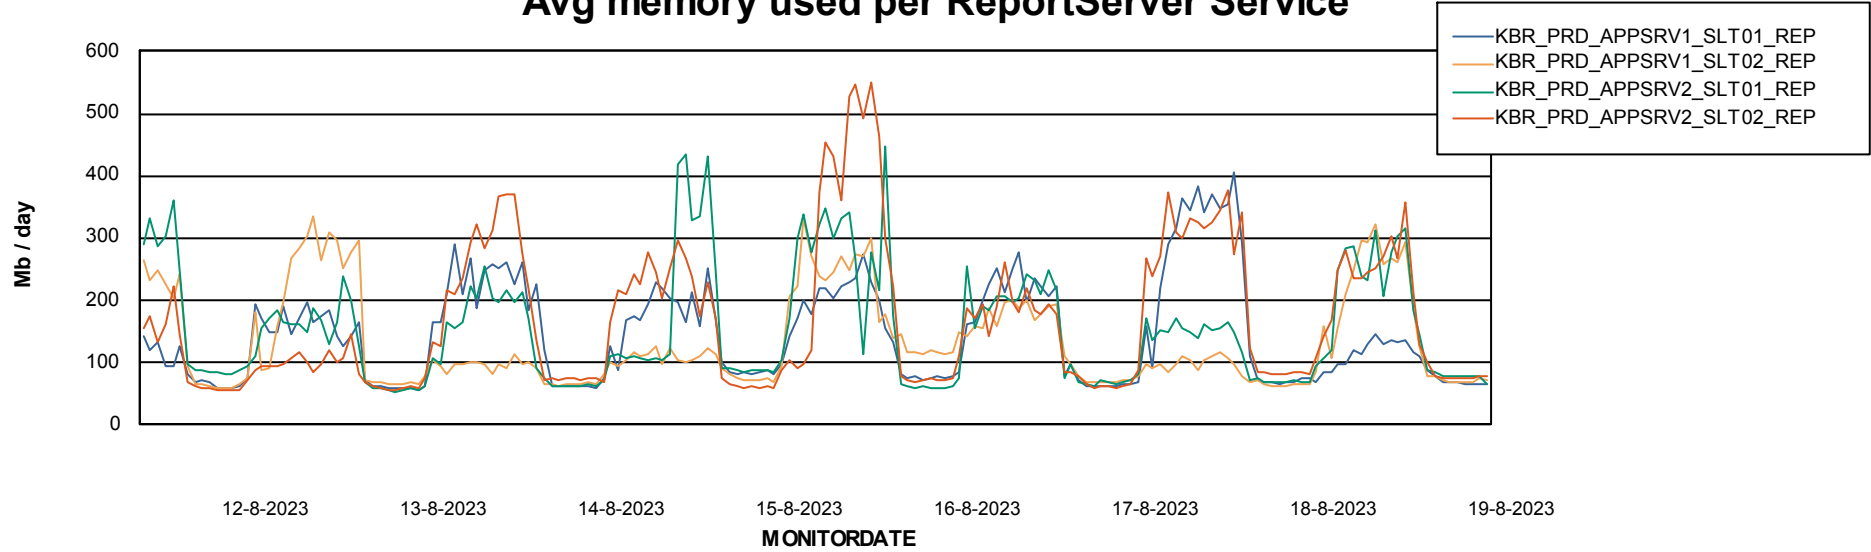

Avg memory used per ABS Server Service

Weekly SLA Customer Report

Customer KBR_Production
Database ID 117

ABSSolute Application Server Services

Avg memory used per ReportServer Service

Avg users per day per ABS server