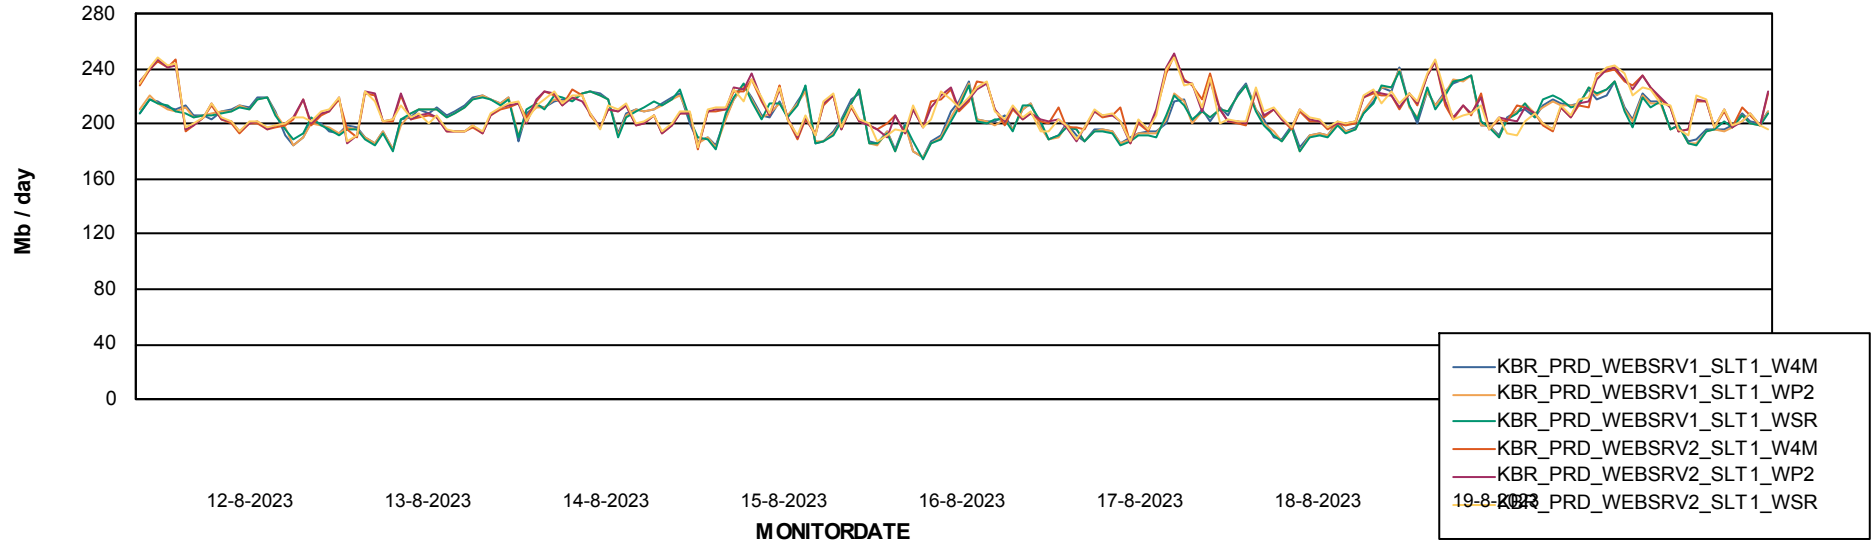

ABSSolute Web Component Services

Avg memory used per ABS Web component