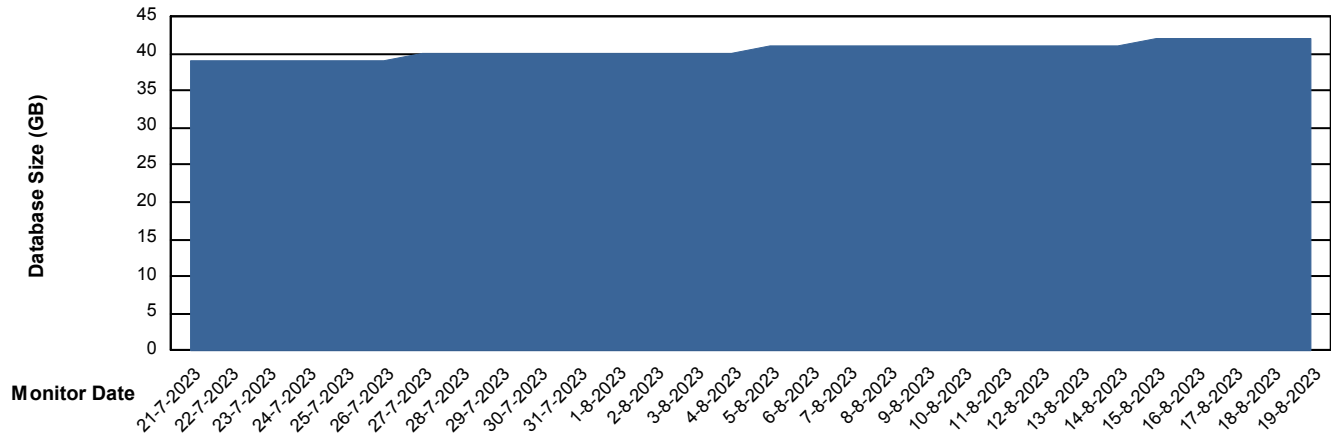

DATABASE SIZE KBR_PRD_DB-SRV1_DB

Database growth over last month