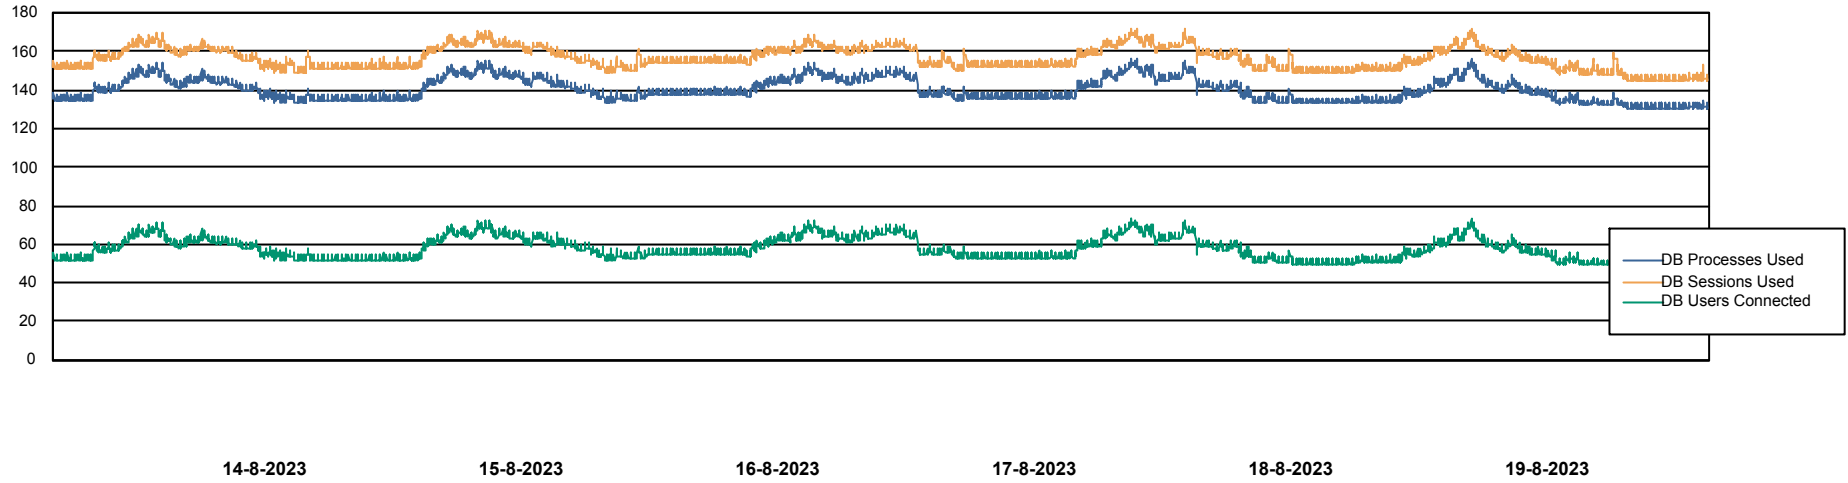

Weekly SLA Customer Report

Customer KBR_Production
 Database ID 117

Harddisk Usage KBR_PRD_WEBSRV2

	Free disk space on / (%)	Total disk space on / (Gb)	Used disk space on / (Gb)	Free disk space on /boot (%)	Total disk space on /boot (Gb)	Used disk space on /boot (Gb)
19-8-2023	83	55	10	59	1	0
18-8-2023	83	55	10	59	1	0
17-8-2023	83	55	10	59	1	0
16-8-2023	83	55	10	59	1	0
15-8-2023	83	55	10	59	1	0
14-8-2023	83	55	10	59	1	0
13-8-2023	83	55	10	59	1	0

Weekly SLA Customer Report

Customer KBR_Production
Database ID 117

Database Performance BI-DBSRV_DB

Weekly SLA Customer Report

Customer KBR_Production
Database ID 117

Database Performance KBR_PRD_DB-SRV1_DB

Weekly SLA Customer Report

Customer KBR_Production
Database ID 117

Database Performance KBR_PRD_DB-SRV2_SDB

DB Processes Max 1,000

Weekly SLA Customer Report

Customer KBR_Production
Database ID 117

DATABASE SIZE BI-DBSRV_DB