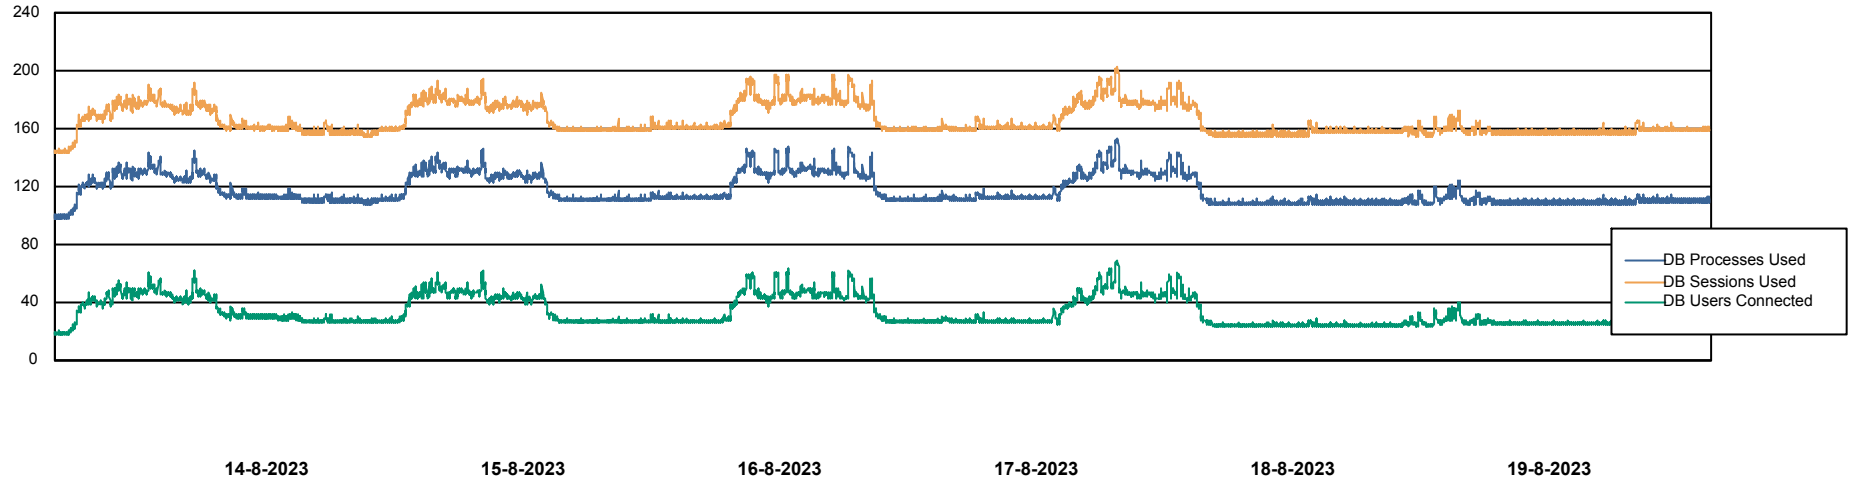

Database Performance HUE_PRD_S-ORAPROD2_DB