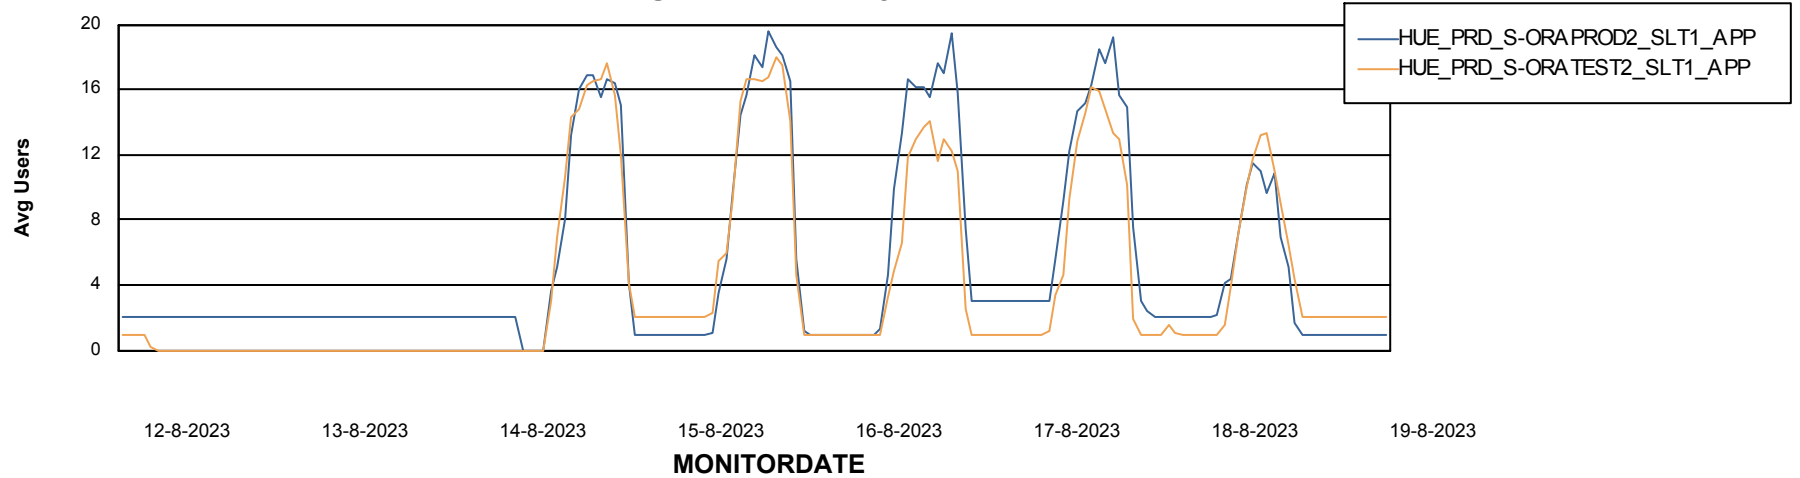

Standby Database Health HUE_Production

Recovery lag for last 7 days

Weekly SLA Customer Report

Customer HUE_Production
Database ID 154

ABSSolute Application Server Services

Avg memory used per ABS Server Service

Avg users per day per ABS server

Weekly SLA Customer Report

Customer HUE_Production
Database ID 154

ABSSolute Application ReportServer Services

Avg memory used per ReportServer Service

Weekly SLA Customer Report