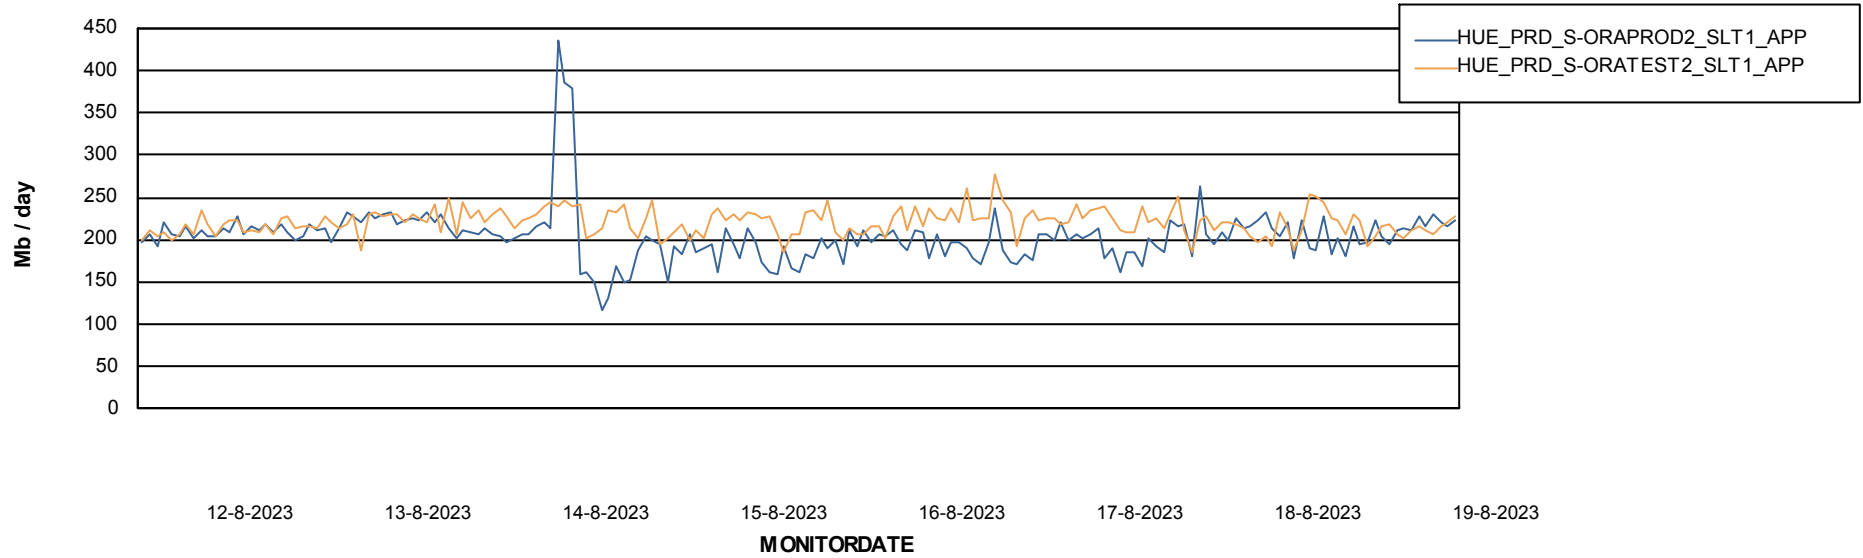

Standby Database Health HUE_Production

Recovery lag for last 7 days

Weekly SLA Customer Report

Customer HUE_Production
Database ID 154

ABSSolute Application Server Services

Avg memory used per ABS Server Service