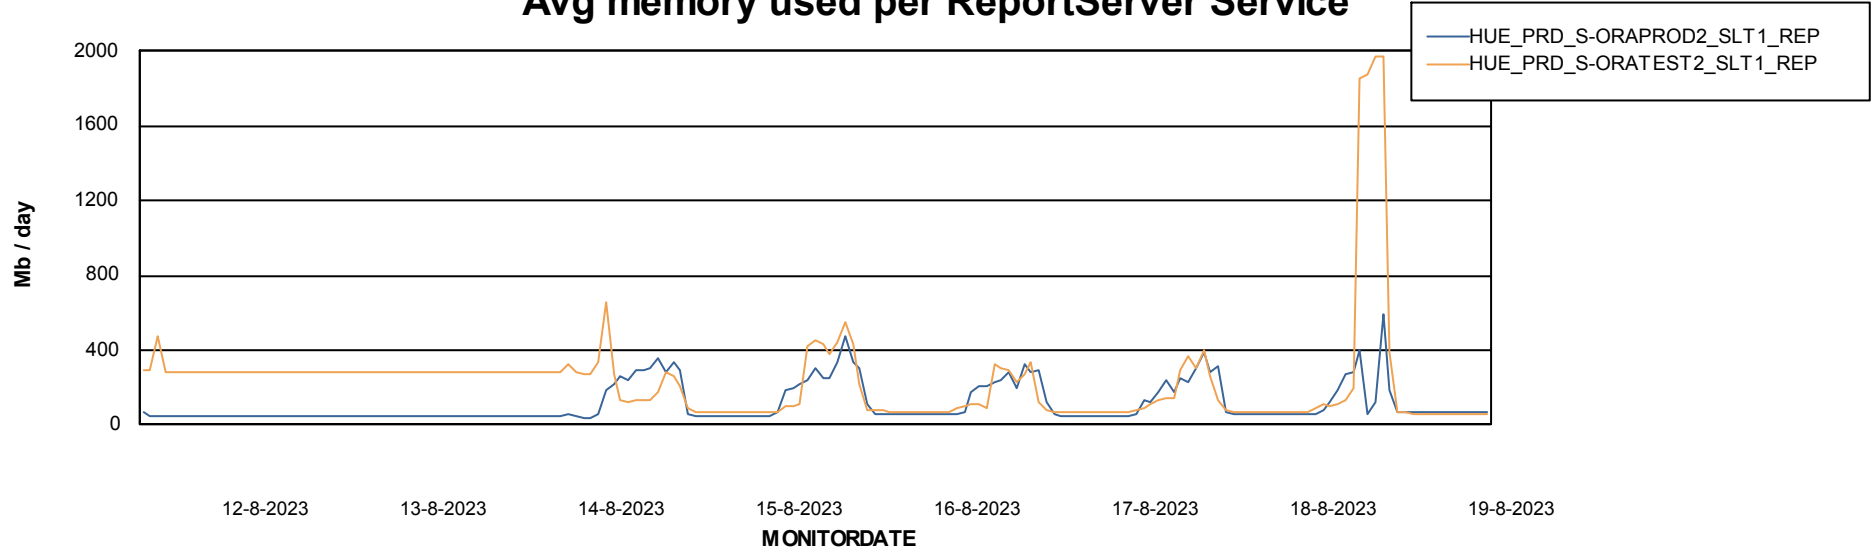

Avg users per day per ABS server

Weekly SLA Customer Report

Customer HUE_Production
Database ID 154

ABSSolute Application ReportServer Services

Avg memory used per ReportServer Service

Weekly SLA Customer Report