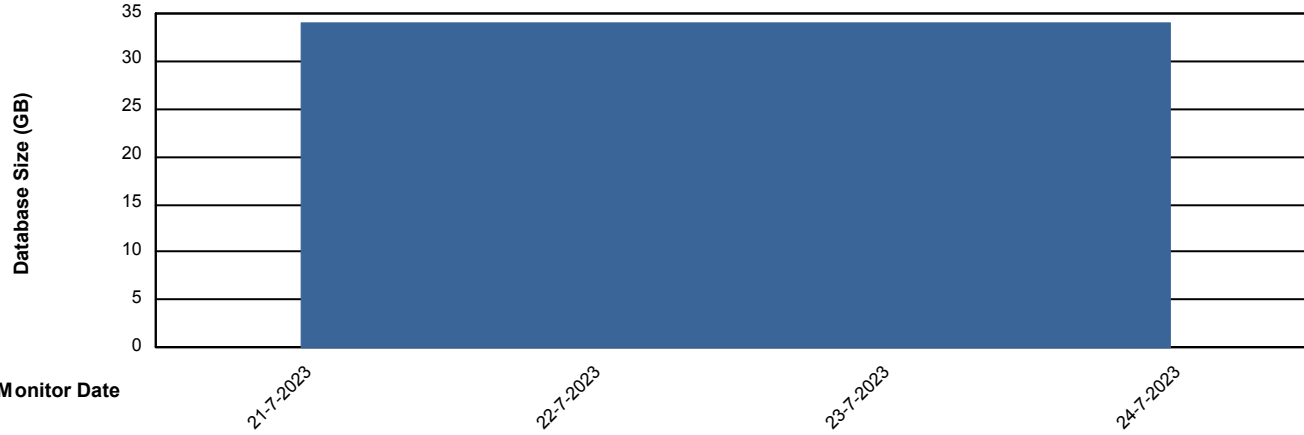

DB Processes Max 1,000

Weekly SLA Customer Report

Customer HUE_Production
Database ID 154

DATABASE SIZE HUE_PRD_S-ORABI_DB

Database growth over last month

DATABASE SIZE HUE_PRD_S-ORAPROD2_DB

Database growth over last month