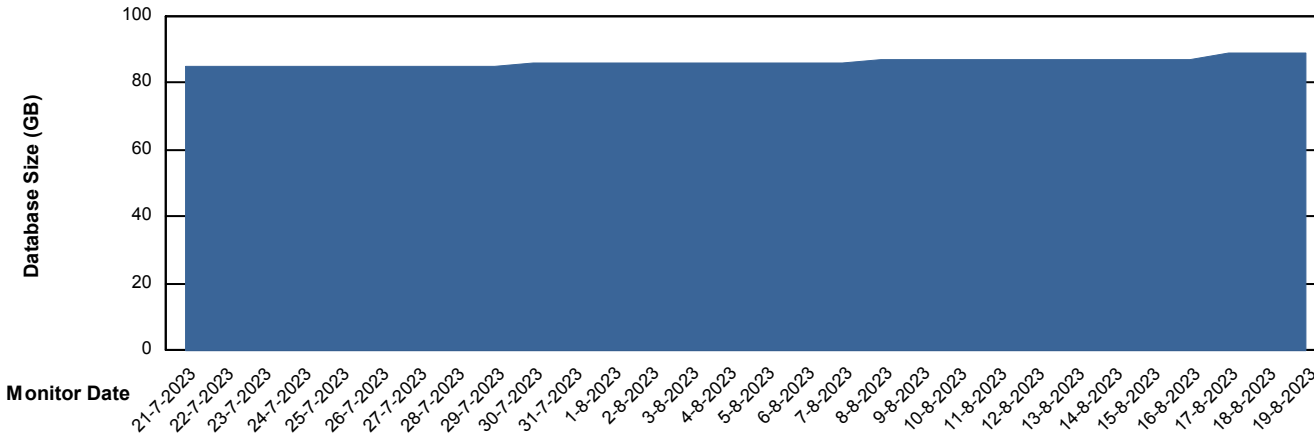

DB Processes Max 1,000

Weekly SLA Customer Report

Customer HUE_Production
Database ID 154

DATABASE SIZE HUE_PRD_S-ORABI_DB

Database growth over last month

DATABASE SIZE HUE_PRD_S-ORAPROD2_DB

Database growth over last month