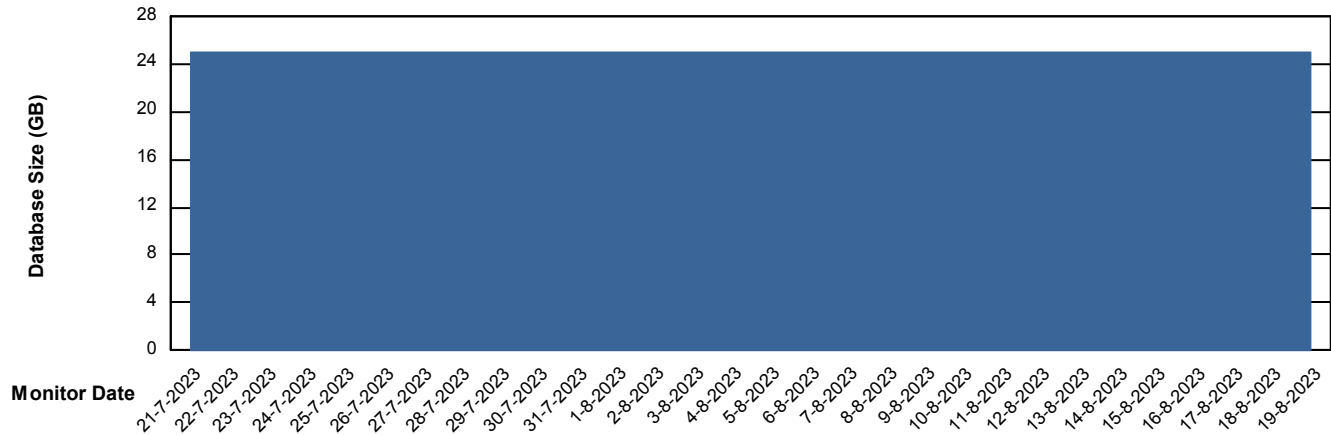

DB Processes Max 1,000

Weekly SLA Customer Report

Customer EUT_Production
Database ID 114

DATABASE SIZE EUT_EUP_PRD_URVINA22T_DB

Database growth over last month

DATABASE SIZE EUT_URM_PRD_URVINA26_DB

Database growth over last month