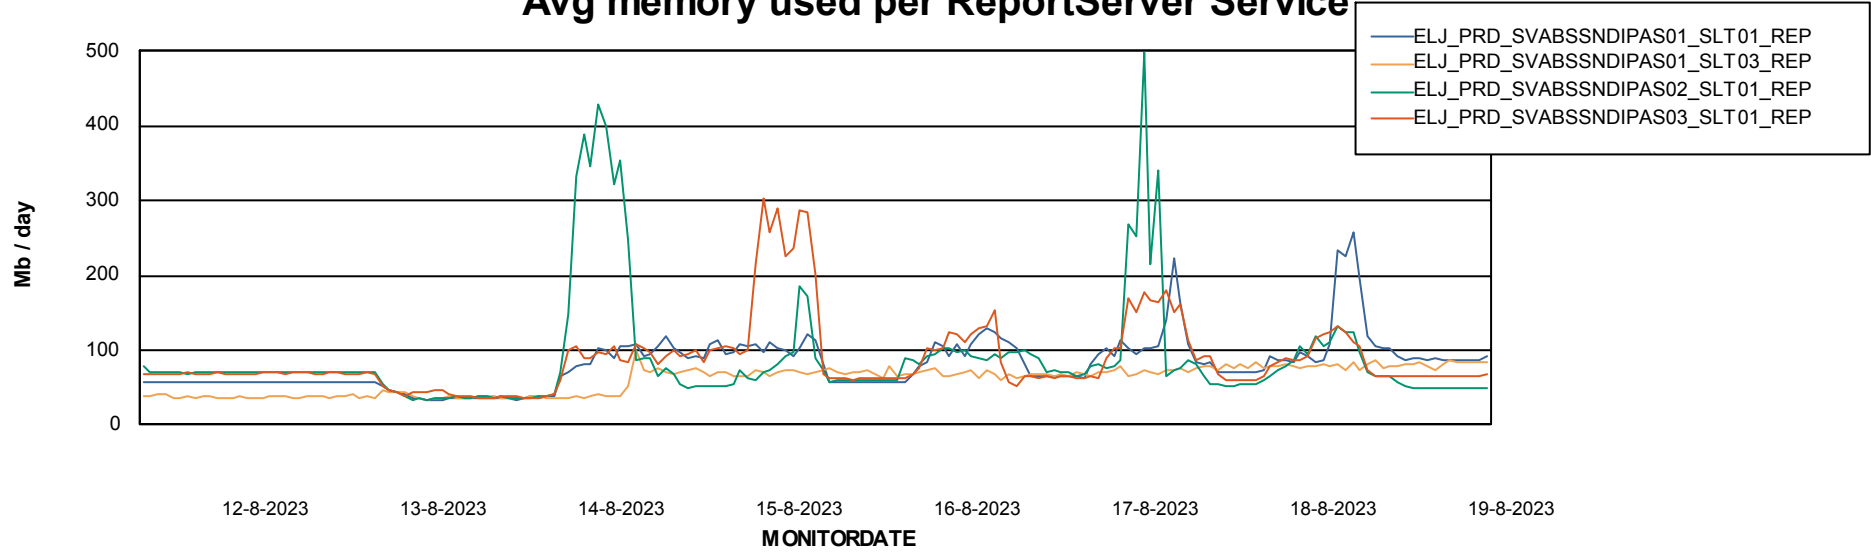

ABSSolute Application ReportServer Services

Avg memory used per ReportServer Service