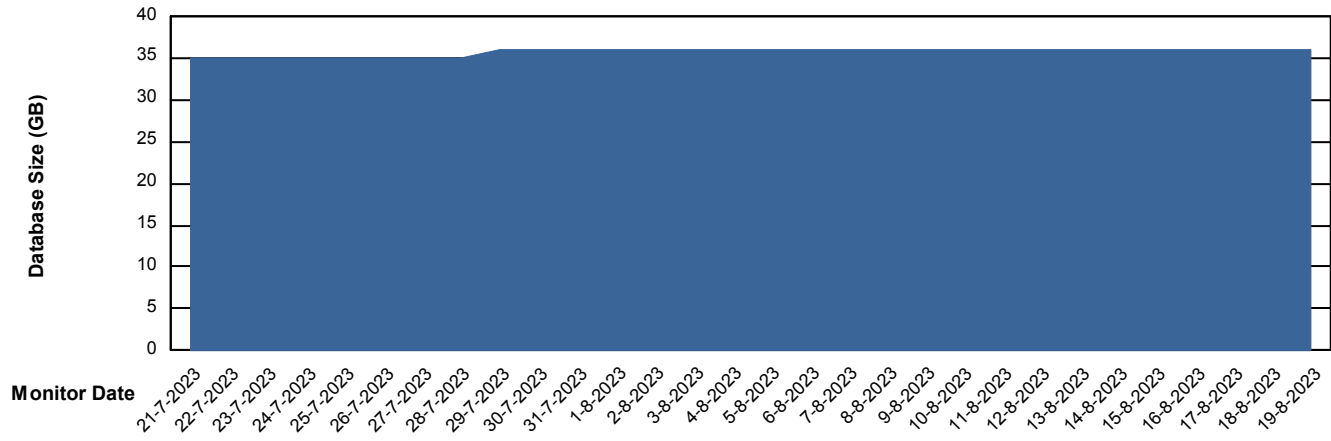

DATABASE SIZE ELJDB_BI_FRASEQXPRDDB03

Database growth over last month