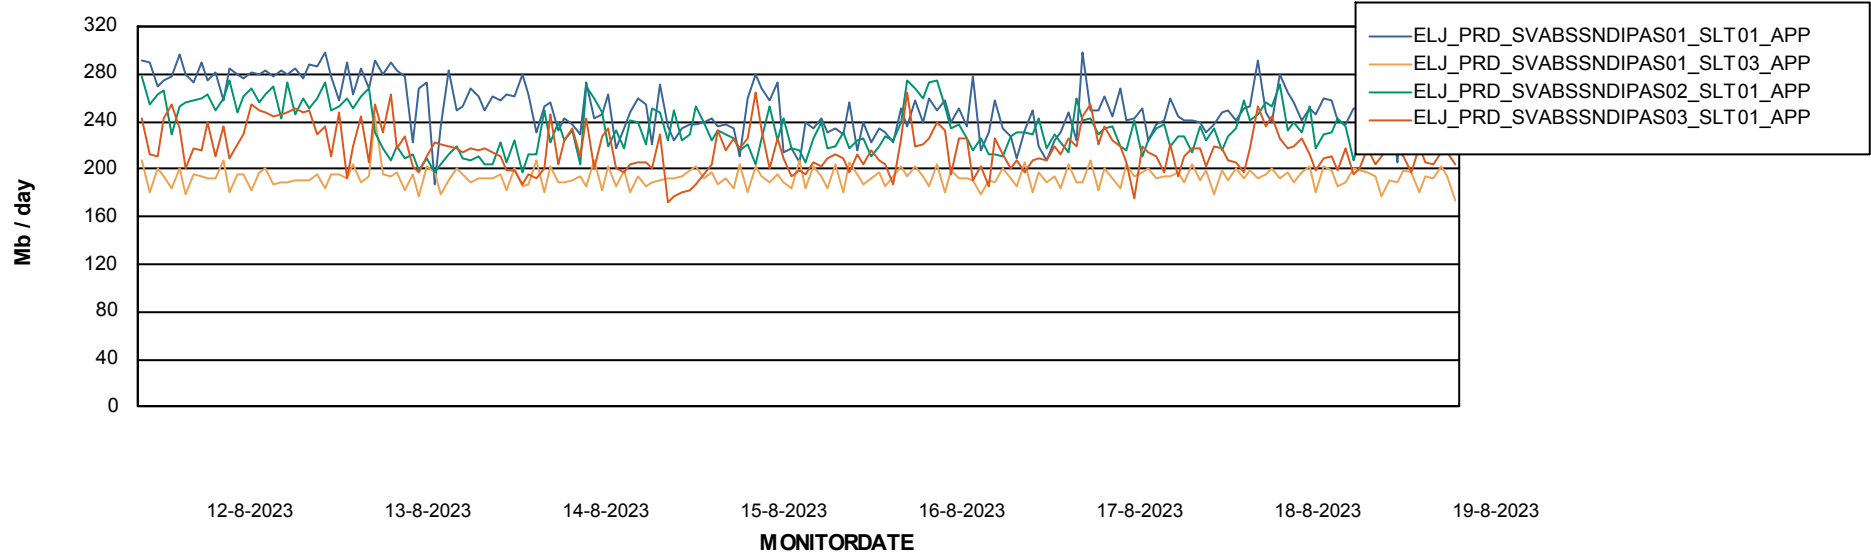

ABSSolute Application Server Services

Avg memory used per ABS Server Service