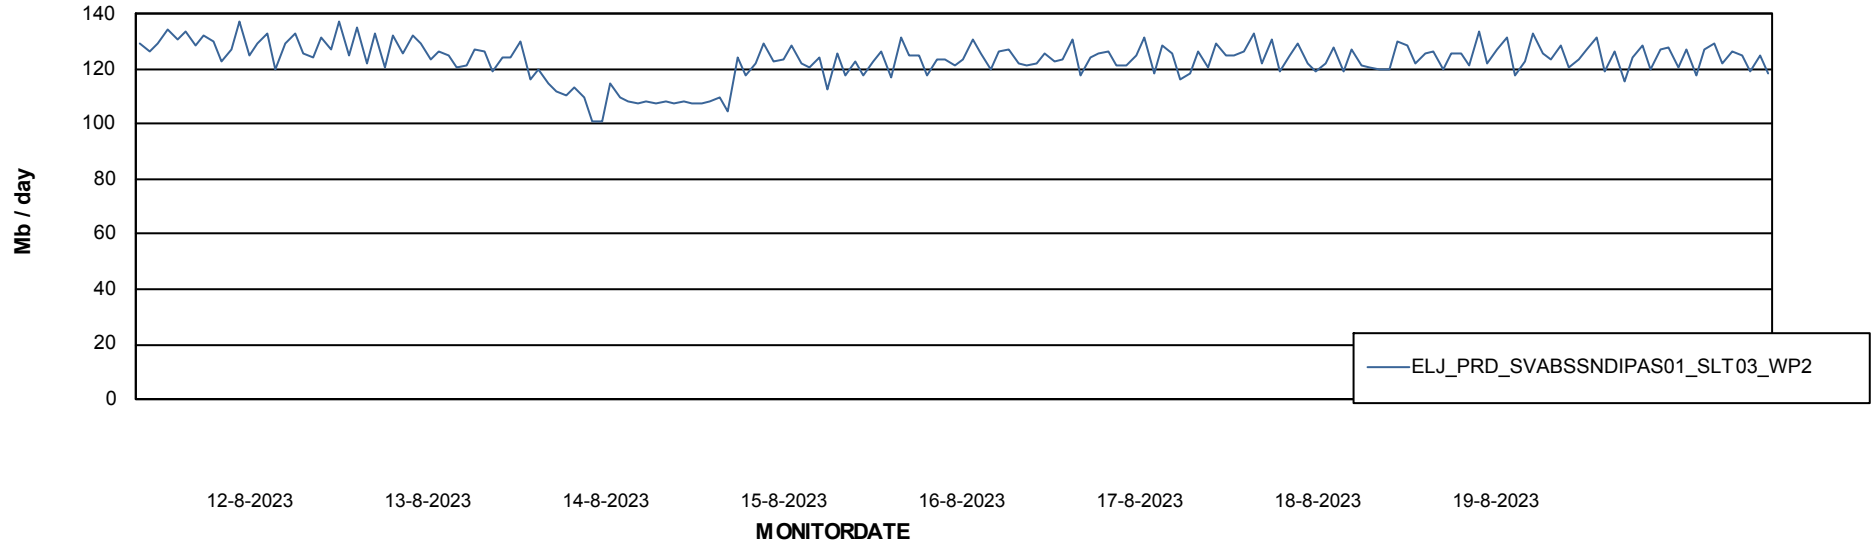

ABSSolute Web Component Services

Avg memory used per ABS Web component