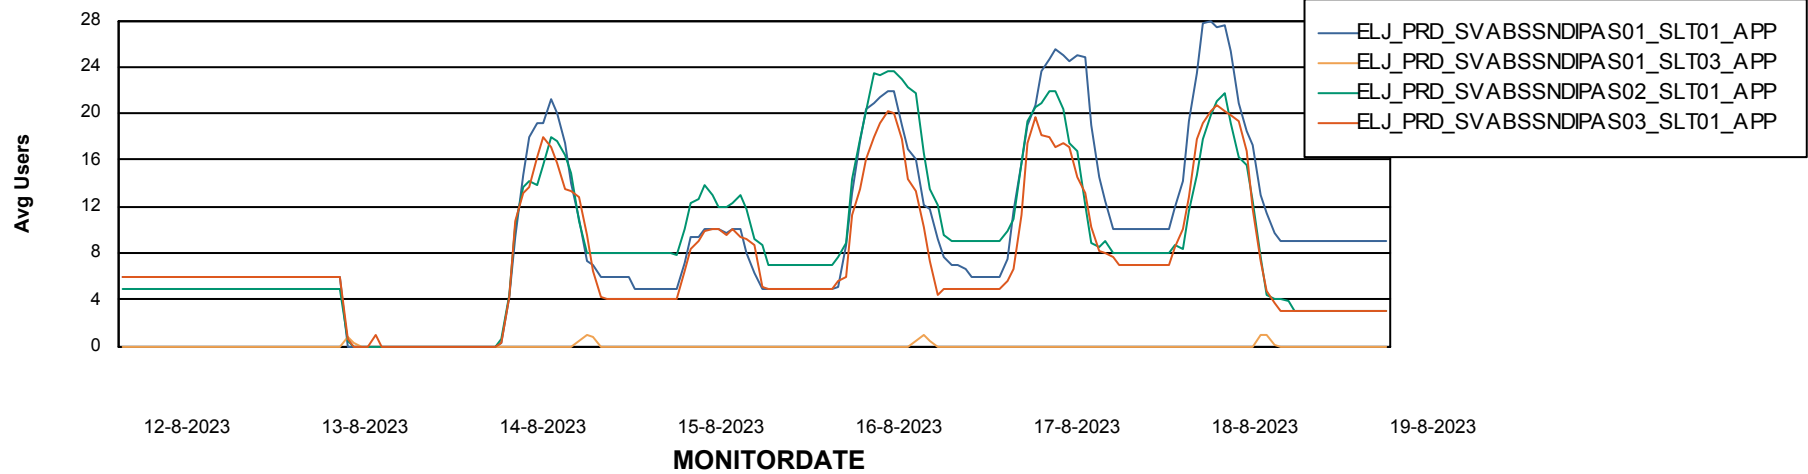

Avg users per day per ABS server