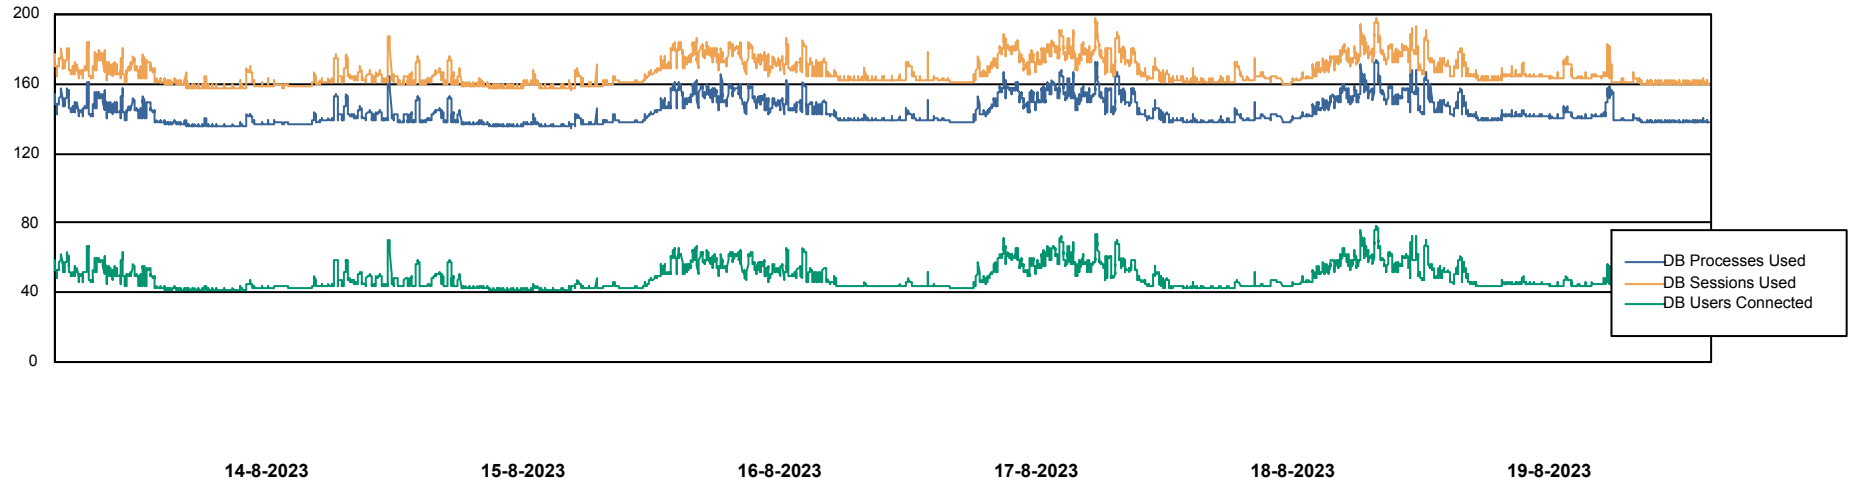

Database Performance ELJ_FRASEQXPRDDB01_PROD_DB