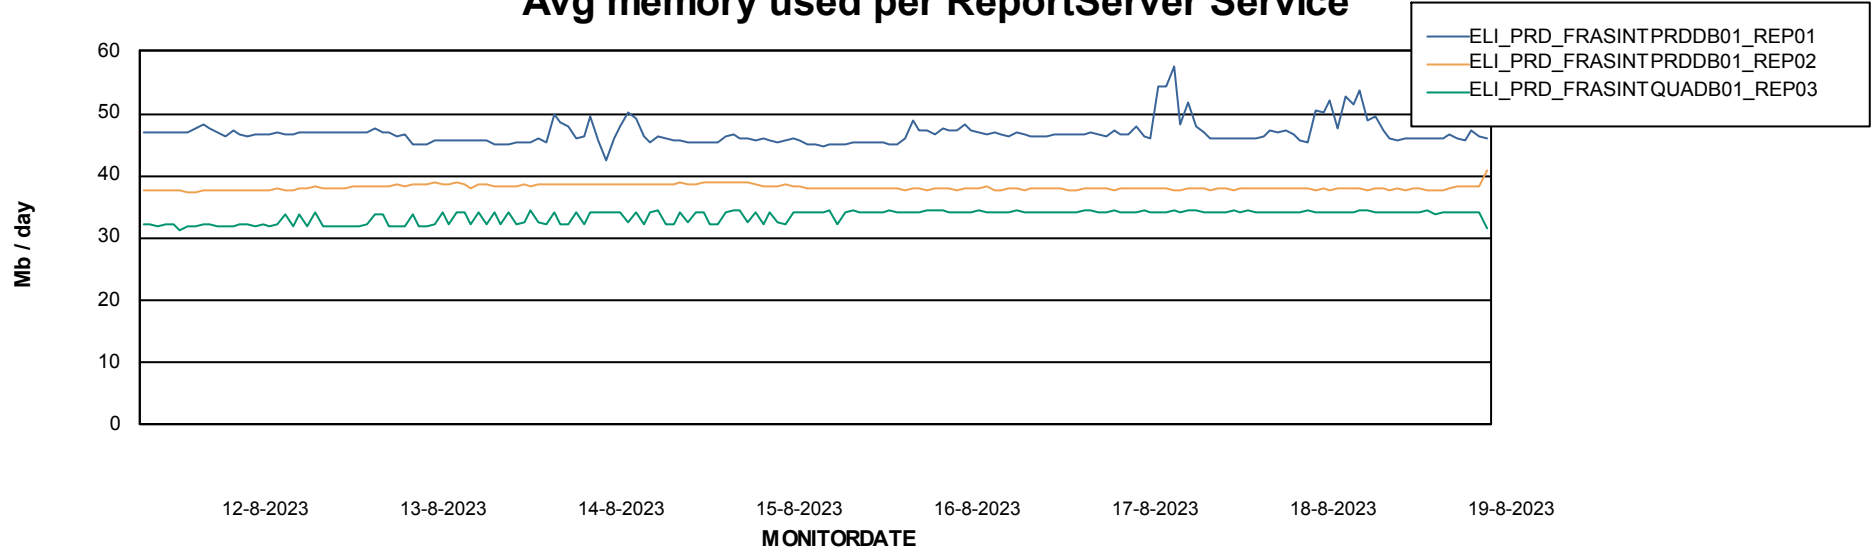

ABSSolute Application ReportServer Services

Avg memory used per ReportServer Service