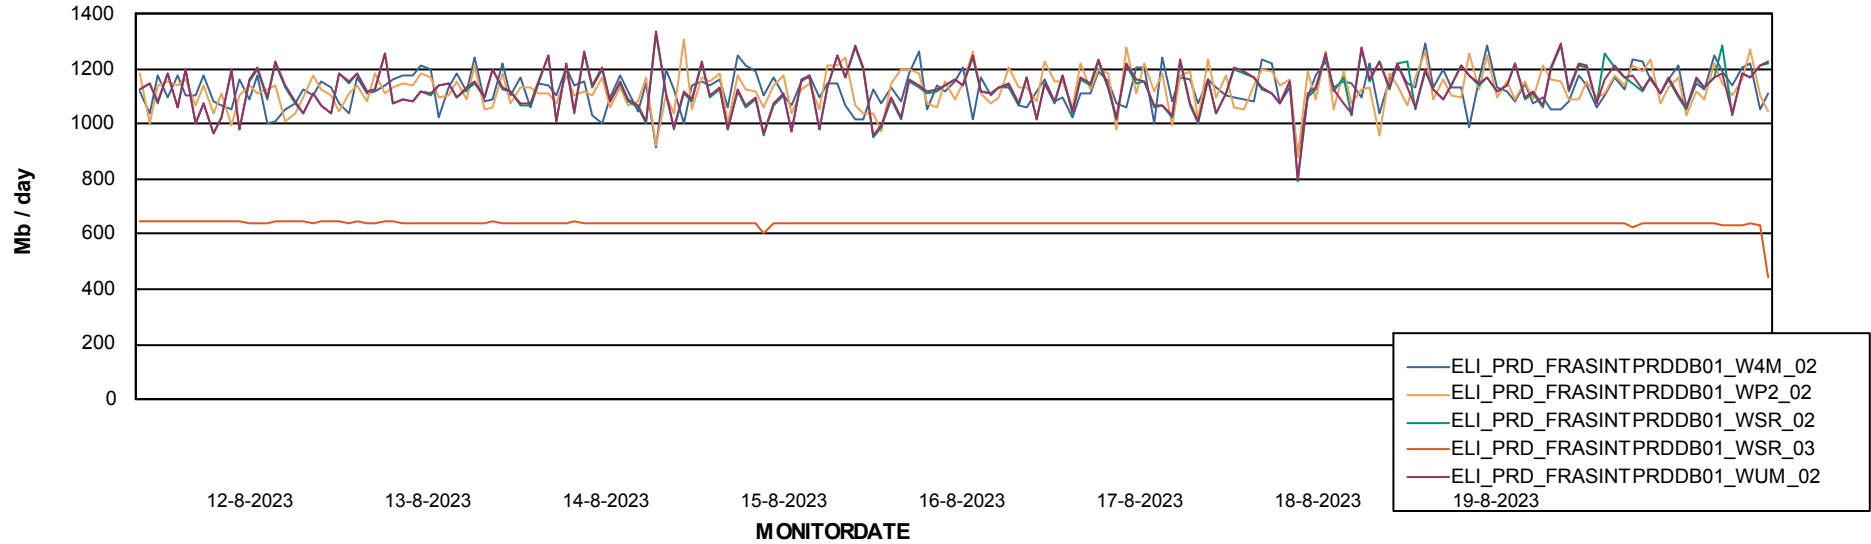

ABSSolute Web Component Services

Avg memory used per ABS Web component