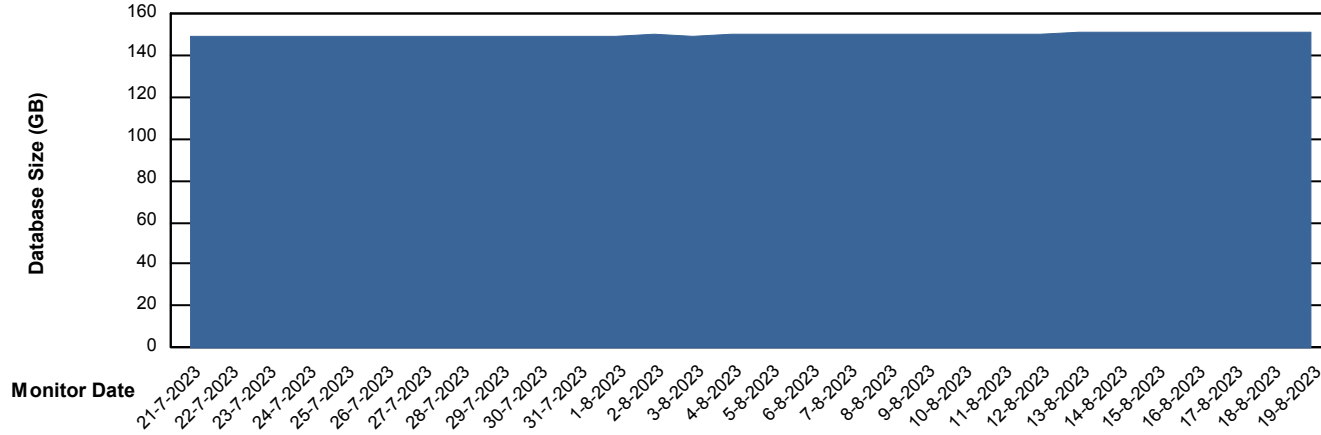

DATABASE SIZE ELIDB_BI

Database growth over last month