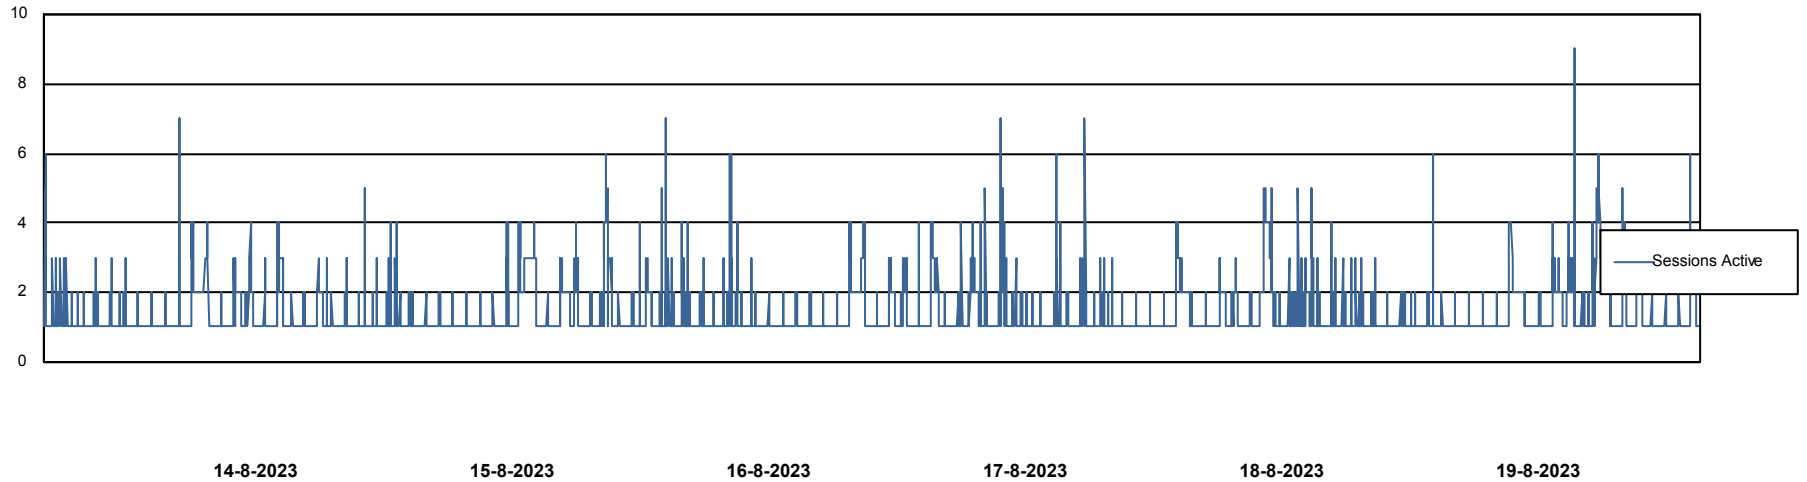

Database Performance ELIDB_BI