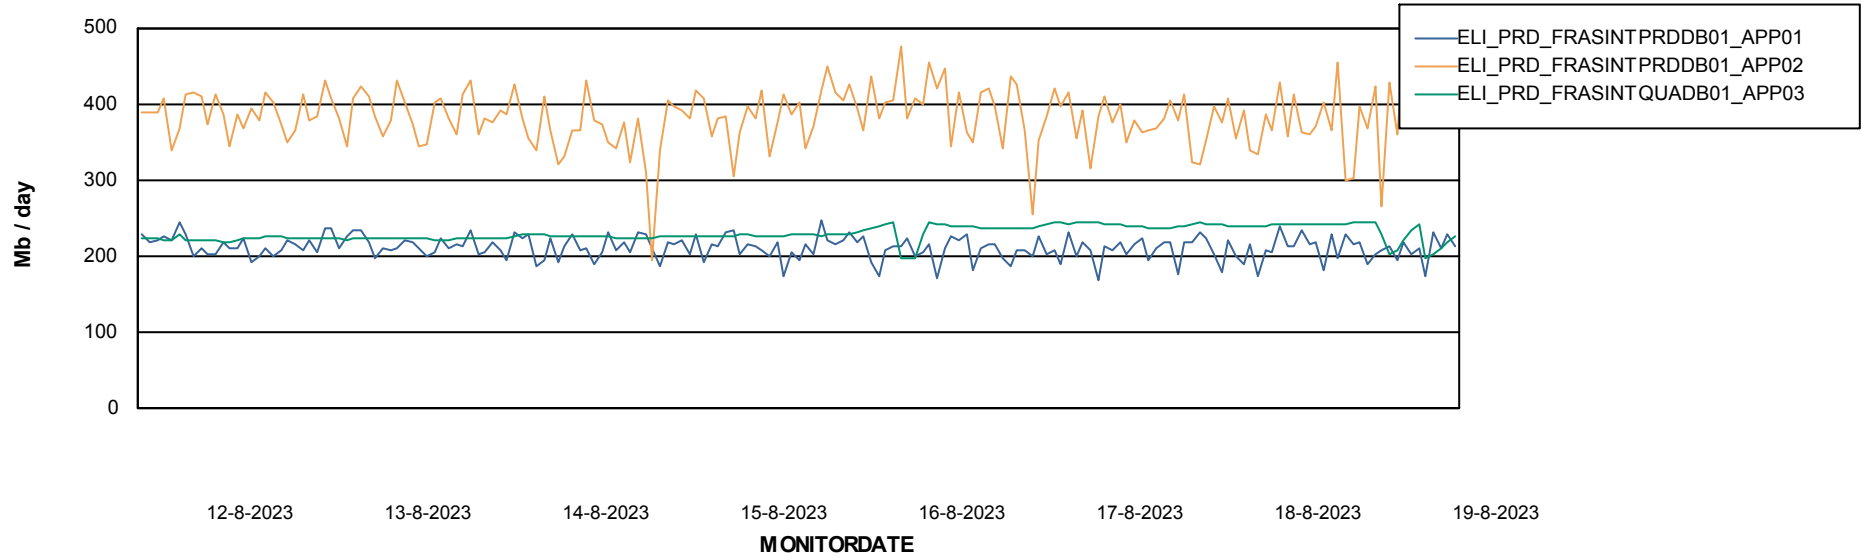

ABSSolute Application Server Services

Avg memory used per ABS Server Service