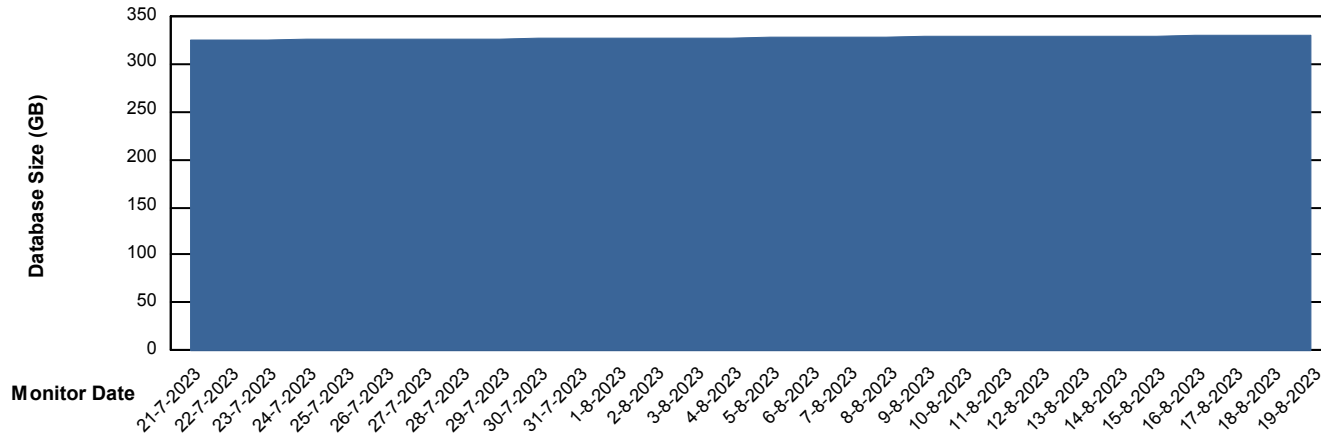

# Weekly SLA Customer Report

Customer ELI\_Production  
Database ID 62

DATABASE SIZE ELIDB\_BI

### Database growth over last month

DATABASE SIZE ELIDB\_Production

### Database growth over last month