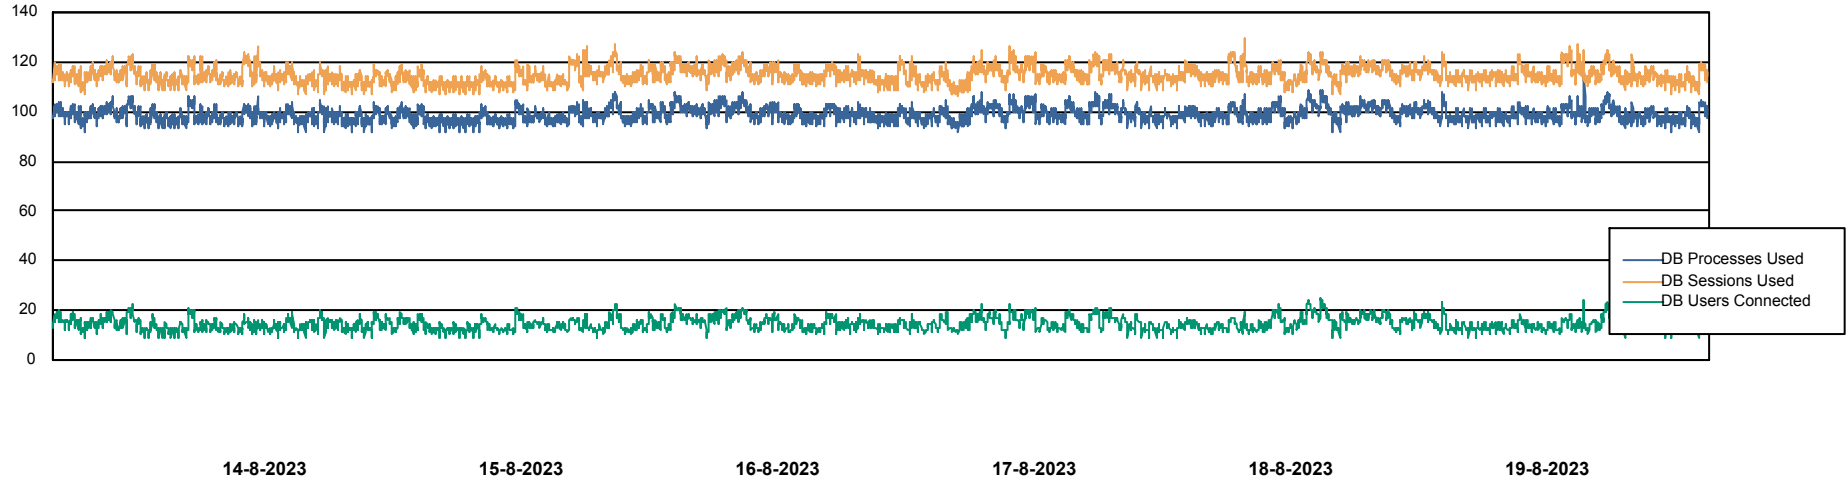

Database Performance ELIDB_BI