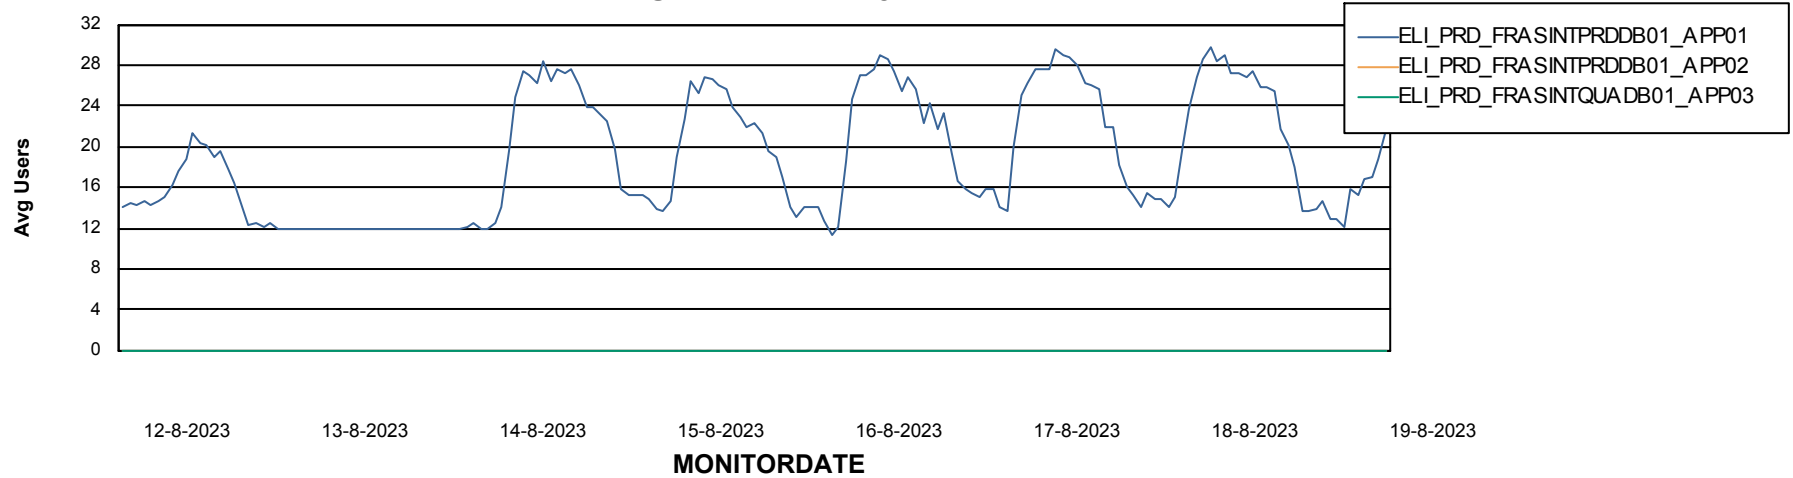

Avg users per day per ABS server