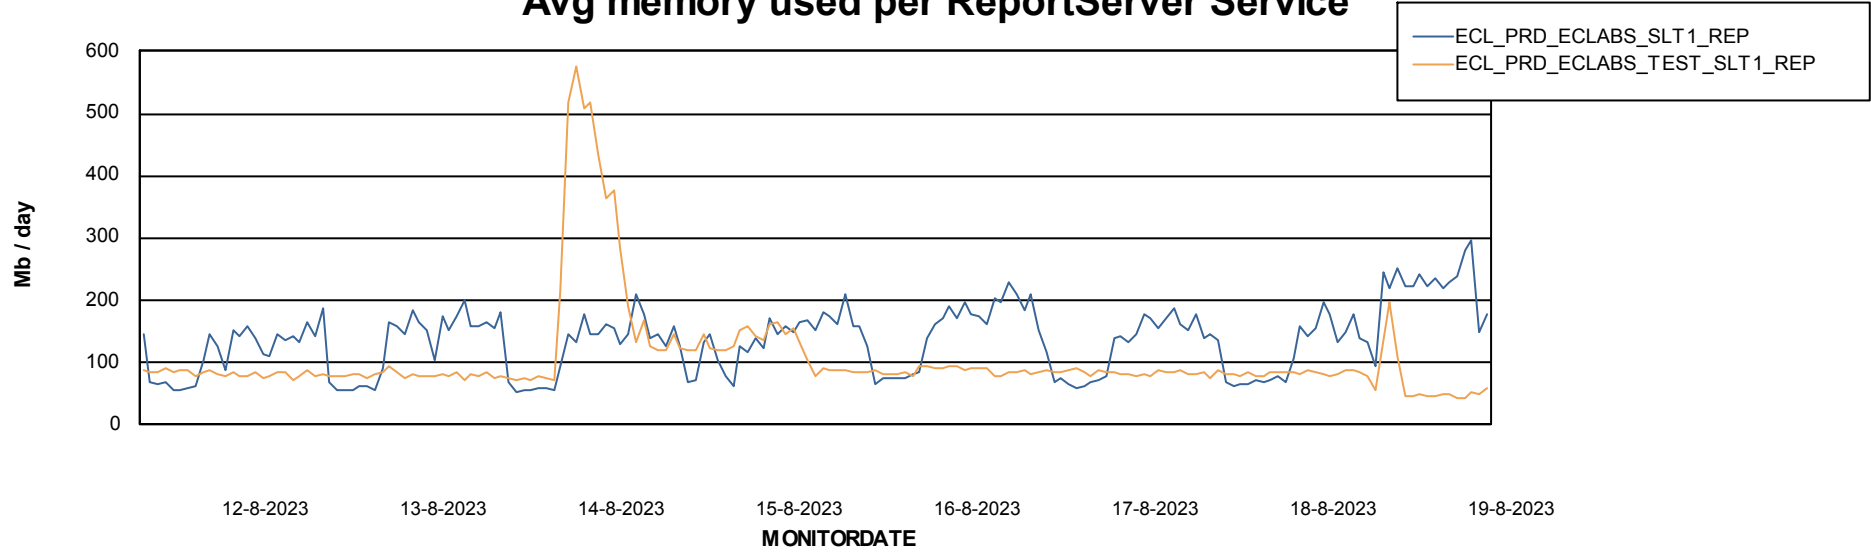

Avg memory used per ABS Server Service

Avg users per day per ABS server

Weekly SLA Customer Report

Customer ECL_Production
Database ID 156

ABSSolute Application ReportServer Services

Avg memory used per ReportServer Service

Weekly SLA Customer Report

Customer ECL_Production
Database ID 156

ABSSolute Web Component Services

Avg memory used per ABS Web component

Weekly SLA Customer Report

Customer ECL_Production
Database ID 156

Disaster per ABS component