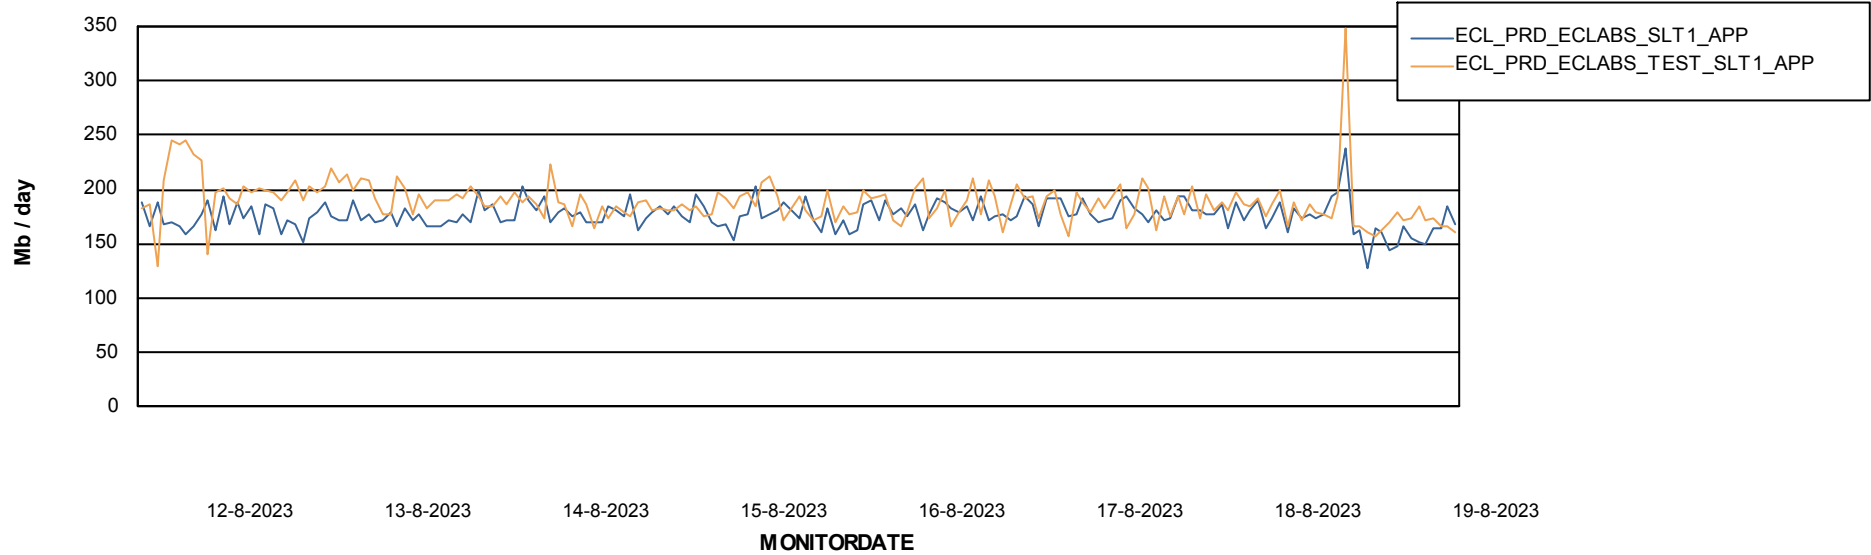

ABSSolute Application Server Services

Avg memory used per ABS Server Service