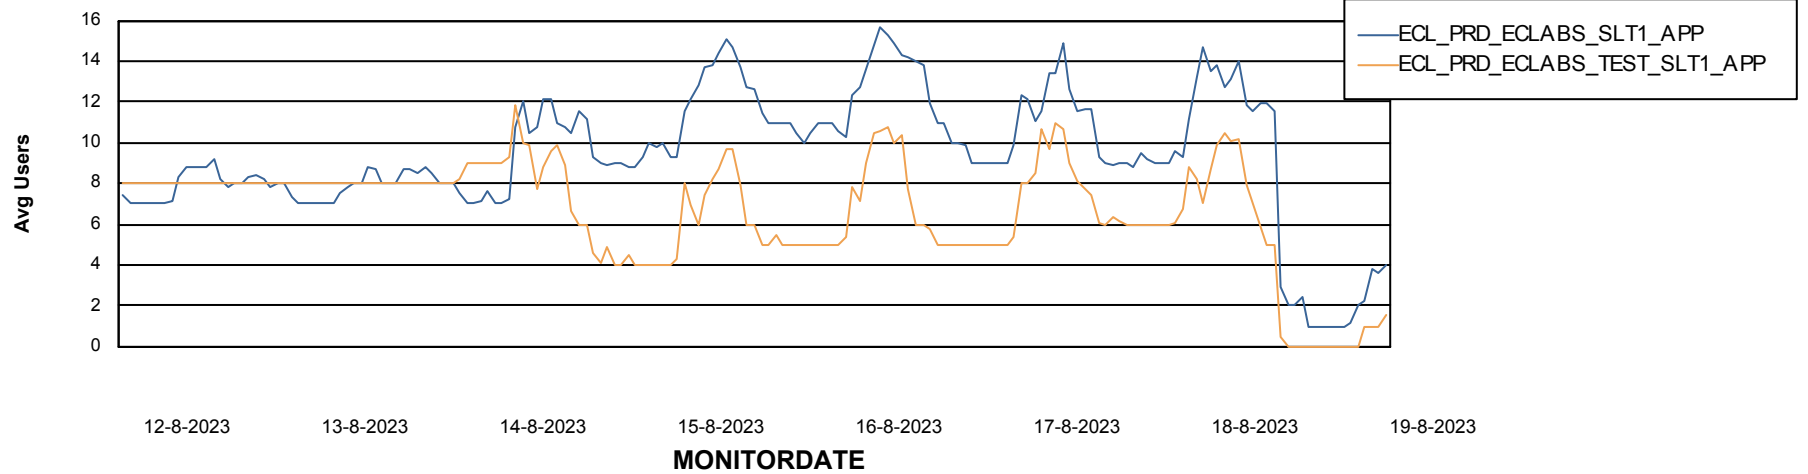

Avg users per day per ABS server