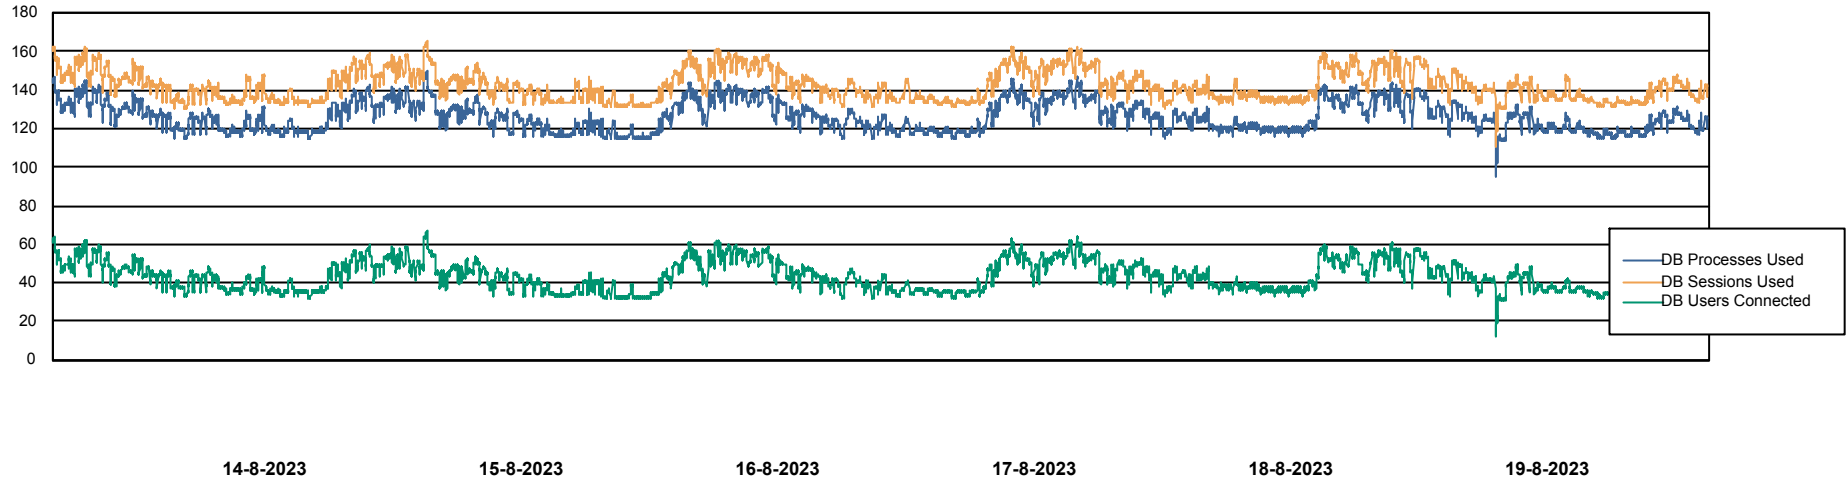

Weekly SLA Customer Report

Customer ECL_Production
Database ID 156

Harddisk Usage ECL_PRD_ECLABS-WEB

	Free disk space on C: (%)	Total disk space on C: (Gb)	Used disk space on C: (Gb)
19-8-2023	57	99	43
18-8-2023	57	99	43
17-8-2023	57	99	43
16-8-2023	57	99	42
15-8-2023	57	99	42
14-8-2023	57	99	42
13-8-2023	57	99	42

Weekly SLA Customer Report

Customer ECL_Production
Database ID 156

Database Performance ECL_PRD_ECLABS_DB_Production

Weekly SLA Customer Report

Customer ECL_Production
Database ID 156

Database Performance ECL_TEST_ECLABS-TEST_DB_STB (ECL_Standby DB)