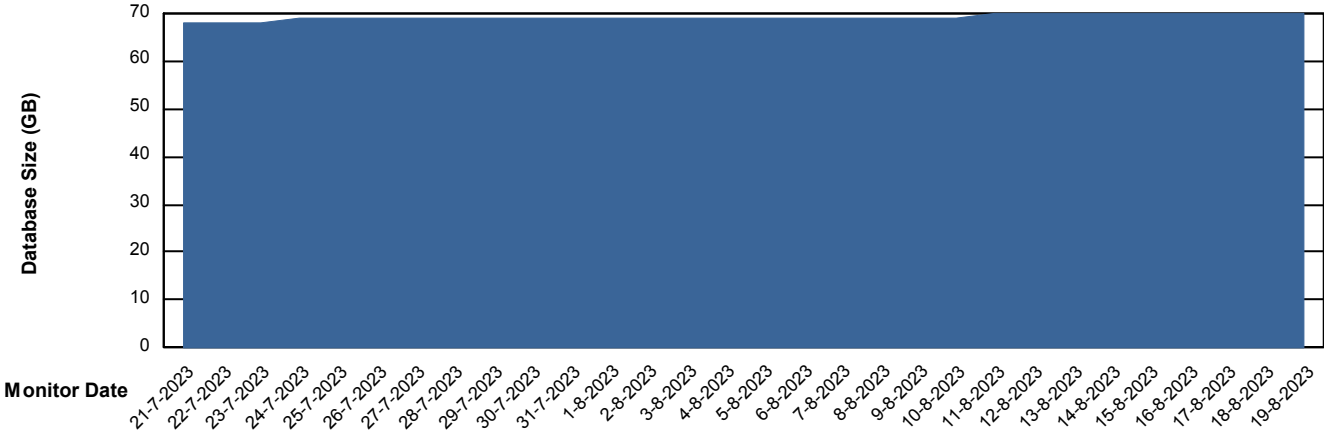

DB Processes Max 1,000

Weekly SLA Customer Report

Customer ECL_Production
 Database ID 156

DATABASE SIZE ECL_PRD_ECLABS_DB_Production

Database growth over last month

Database Tablespace ECL_PRD_ECLABS_DB_Production