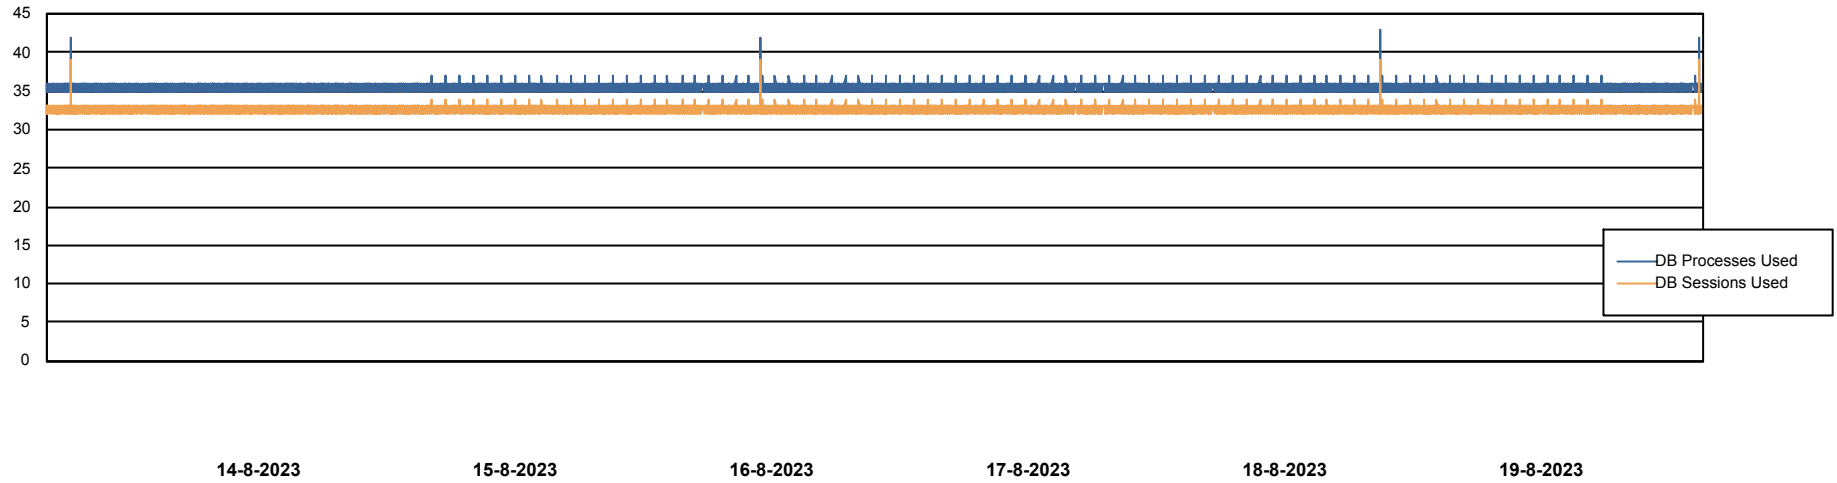

Database Performance ECL_TEST_ECLABS-TEST_DB_STB (ECL_Standby DB)

DB Processes Max 1,000