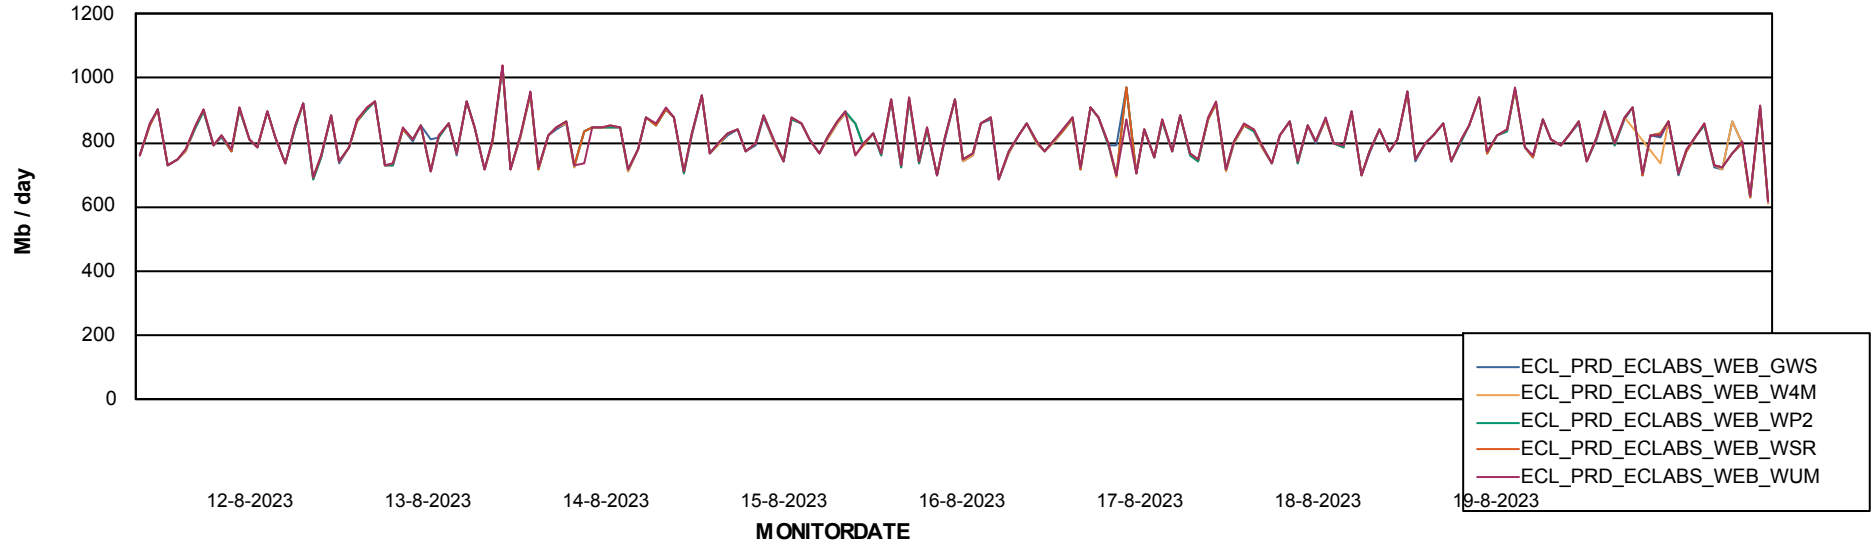

ABSSolute Web Component Services

Avg memory used per ABS Web component