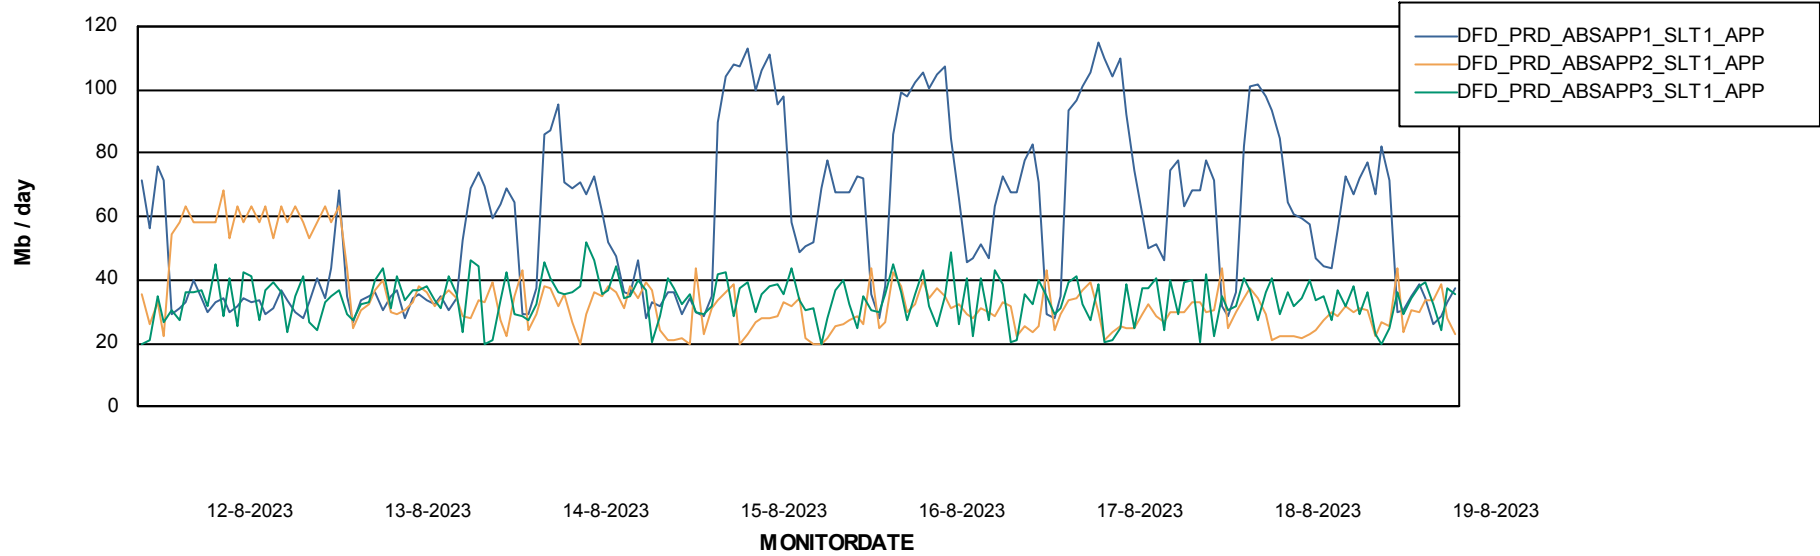

ABSSolute Application Server Services

Avg memory used per ABS Server Service