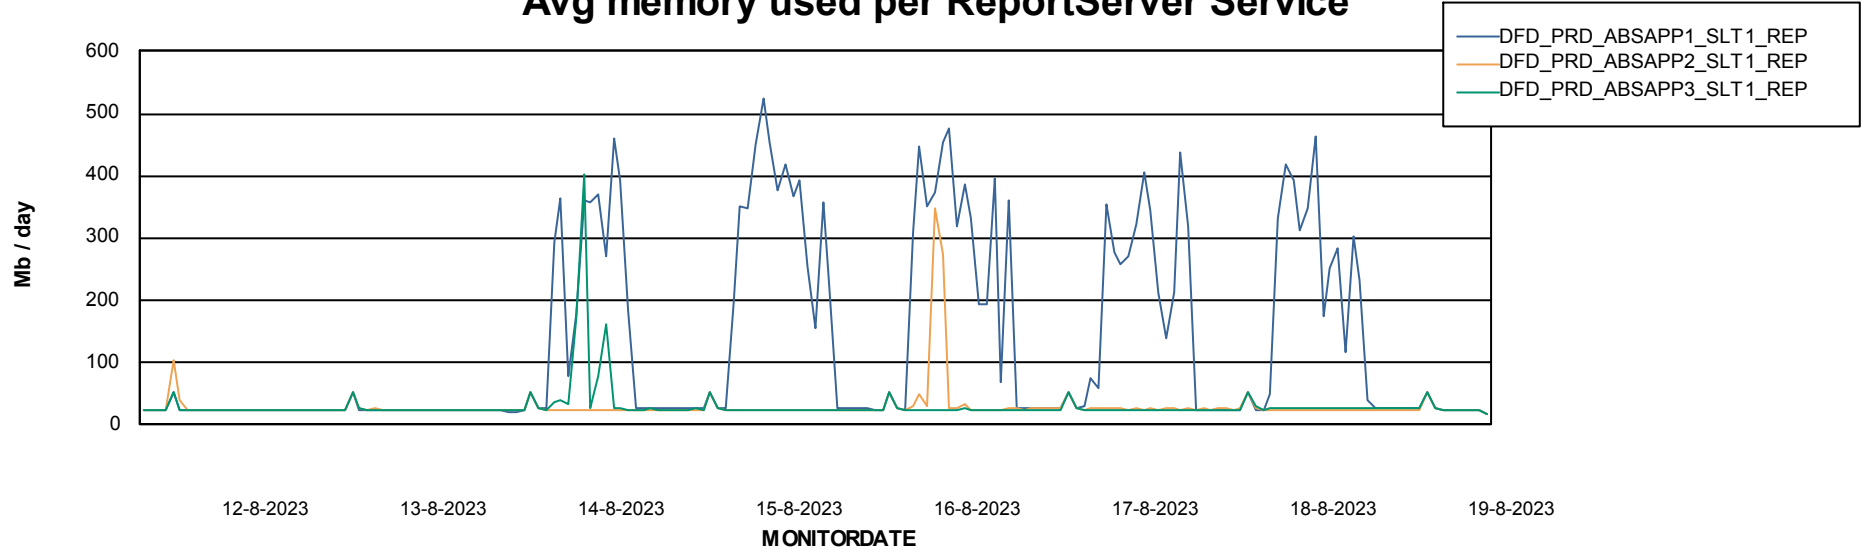

ABSSolute Application ReportServer Services

Avg memory used per ReportServer Service