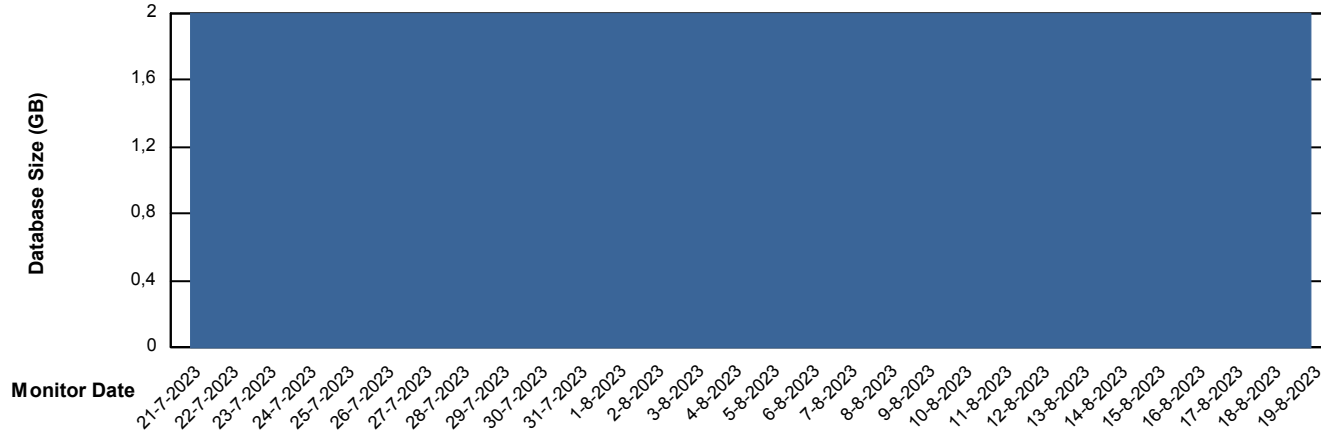

Database Performance DFDDDBI_Production

DB Processes Max 500

Weekly SLA Customer Report

Customer DFD_Production
Database ID 39

DATABASE SIZE DFDDDB_Production

Database growth over last month

DATABASE SIZE DFDDDBI_Production