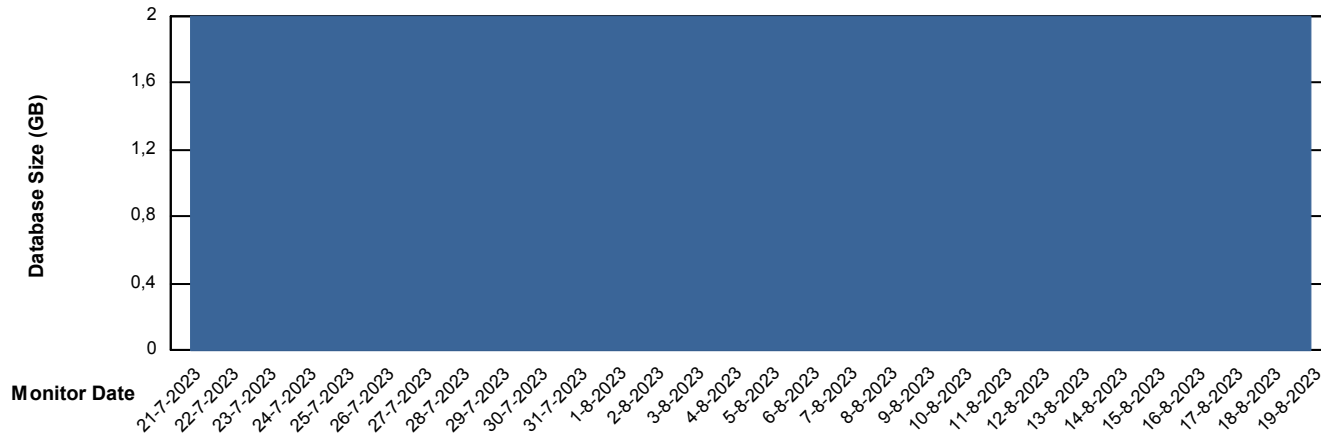

DATABASE SIZE DFDDDBI_Production

Database growth over last month