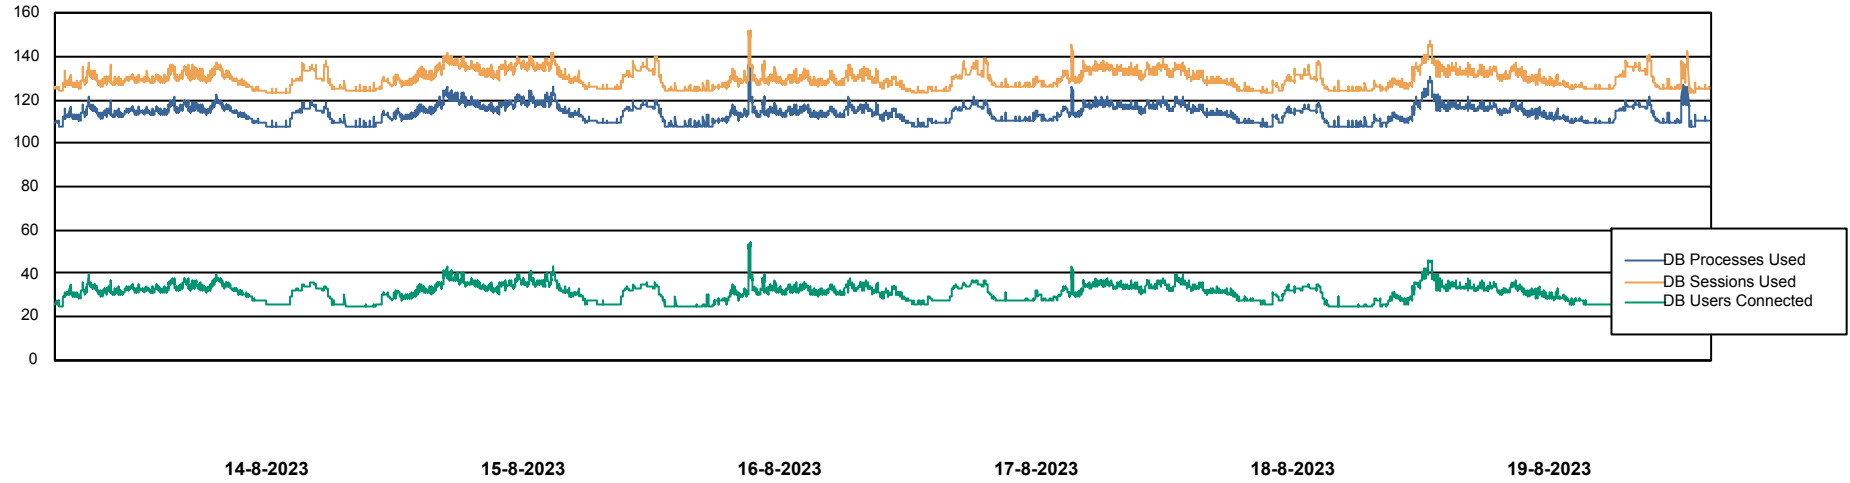

Weekly SLA Customer Report

Customer CUS_Production (24/7)
Database ID 131

Harddisk Usage CUS_PRD_ABSWEBPROD

	Free disk space on C: (%)	Total disk space on C: (Gb)	Used disk space on C: (Gb)
19-8-2023	90	199	20
18-8-2023	90	199	20
17-8-2023	90	199	20
16-8-2023	90	199	20
15-8-2023	90	199	20
14-8-2023	90	199	20
13-8-2023	90	199	20

Weekly SLA Customer Report

Customer CUS_Production (24/7)
Database ID 131

Database Performance CUS_ProdDB_Primary

Weekly SLA Customer Report

Customer CUS_Production (24/7)
Database ID 131

Database Performance CUS_ProdDB_Standby