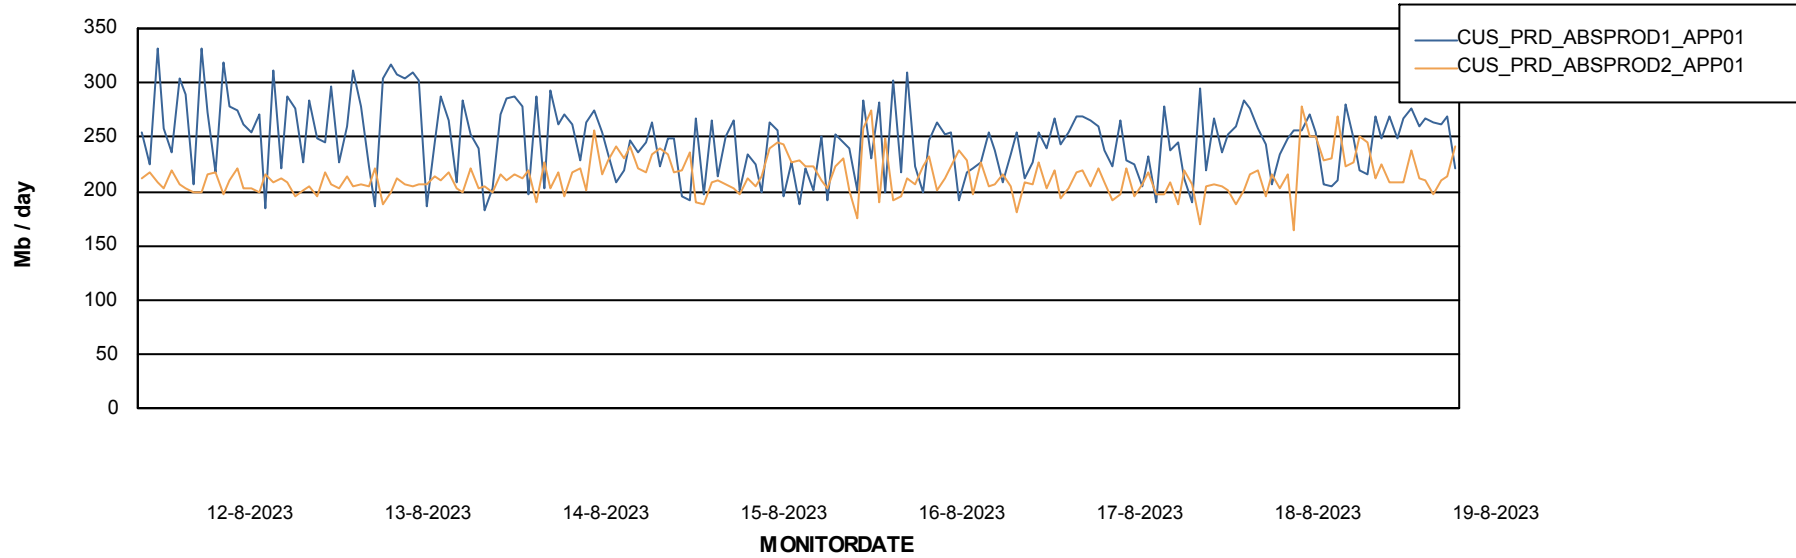

ABSSolute Application Server Services

Avg memory used per ABS Server Service