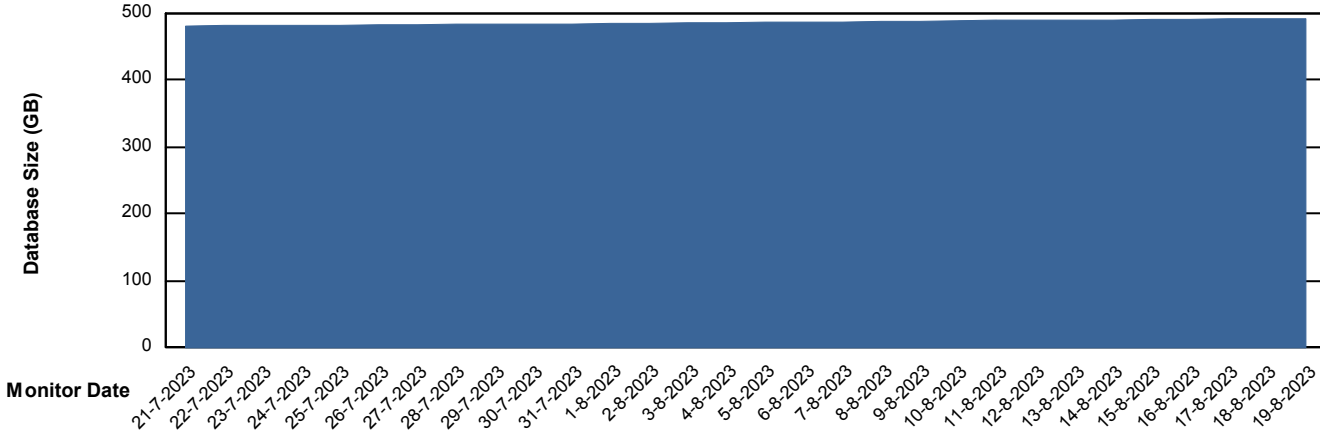

DB Processes Max 1,000

Weekly SLA Customer Report

Customer CUS_Production (24/7)
 Database ID 131

DATABASE SIZE CUS_ProdDB_Primary

Database growth over last month

Database Tablespace CUS_ProdDB_Primary

Date	Tablespace Name	Filesize (Gb)	Usedsize (Gb)	Percentage free
19-8-2023	ABSDATA	244	186	24
	INDX	347	291	16
18-8-2023	ABSDATA	244	186	24
	INDX	347	291	16
17-8-2023	ABSDATA	244	186	24
	INDX	347	291	16
16-8-2023	ABSDATA	244	186	24
	INDX	347	291	16
15-8-2023	ABSDATA	244	185	24
	INDX	347	291	16
14-8-2023	ABSDATA	244	185	24
	INDX	347	290	16
13-8-2023	ABSDATA	244	185	24
	INDX	347	290	16

Weekly SLA Customer Report

Customer CUS_Production (24/7)
Database ID 131

Standby Database Health CUS_Production (24/7)

Recovery lag for last 7 days

Weekly SLA Customer Report

Customer CUS_Production (24/7)
Database ID 131