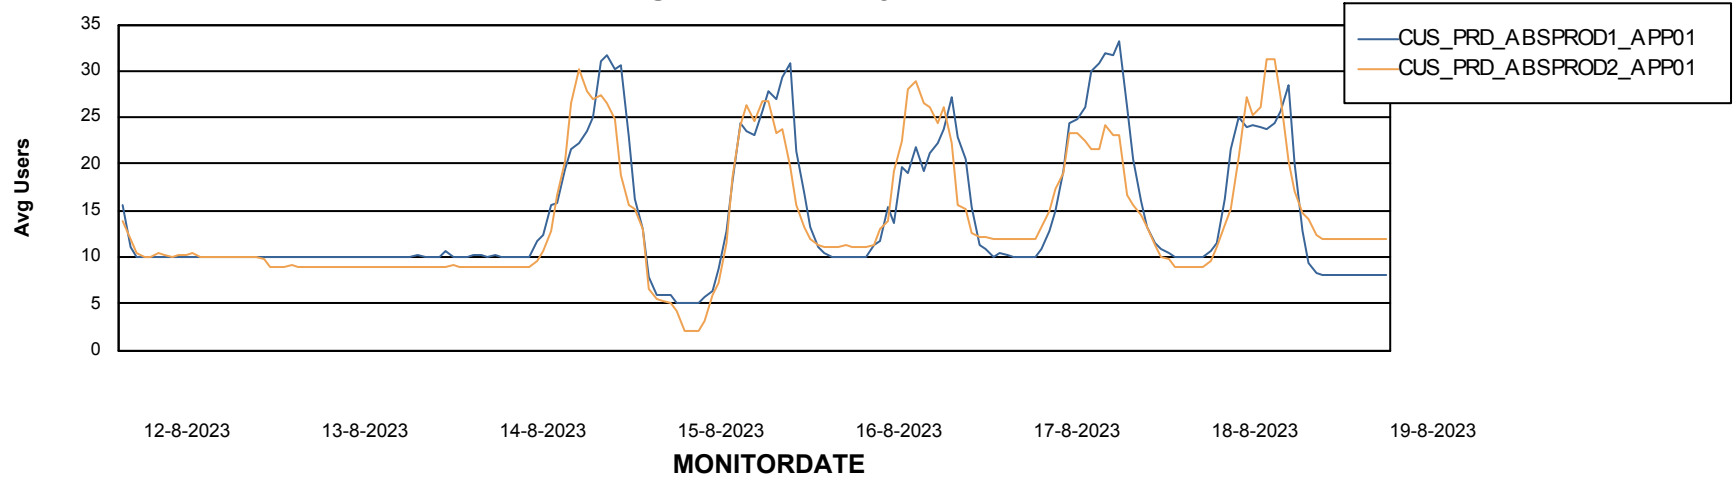

Avg users per day per ABS server