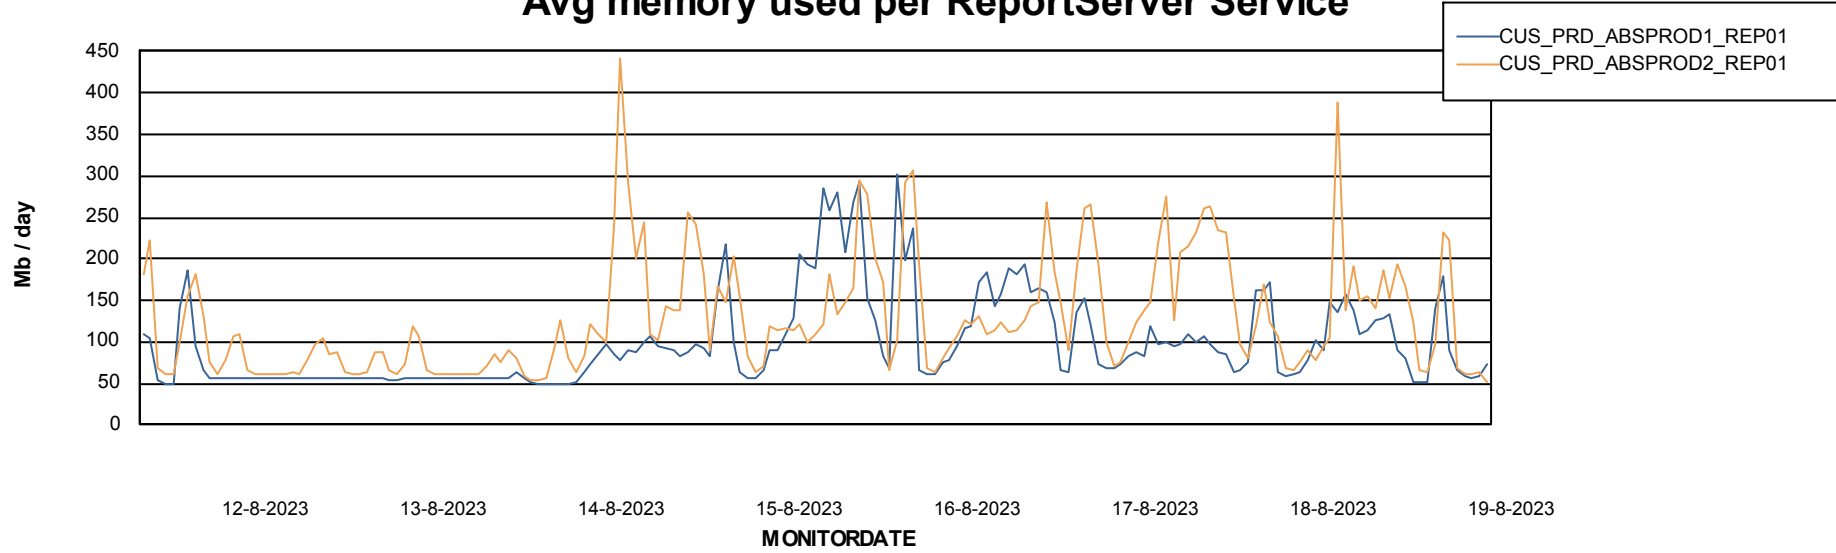

ABSSolute Application ReportServer Services

Avg memory used per ReportServer Service