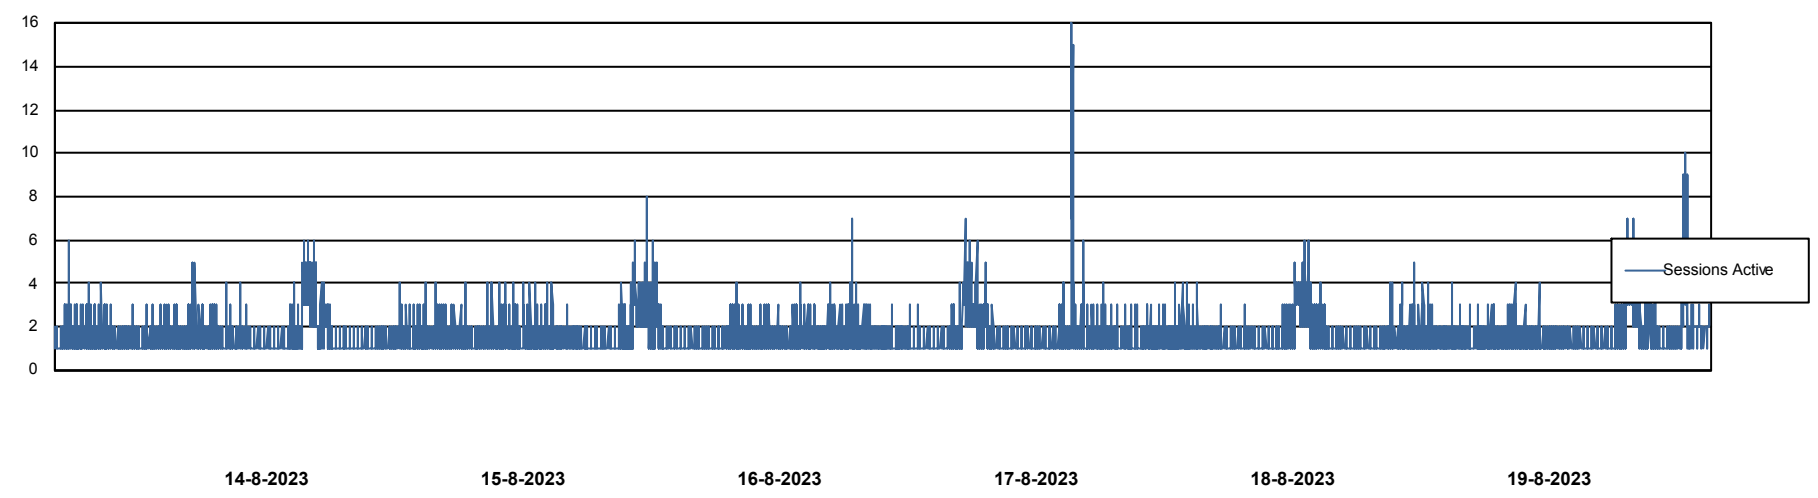

Weekly SLA Customer Report

Customer CUS_Production (24/7)
Database ID 131

Harddisk Usage CUS_PRD_ABSWEBPROD

	Free disk space on C: (%)	Total disk space on C: (Gb)	Used disk space on C: (Gb)
19-8-2023	90	199	20
18-8-2023	90	199	20
17-8-2023	90	199	20
16-8-2023	90	199	20
15-8-2023	90	199	20
14-8-2023	90	199	20
13-8-2023	90	199	20

Weekly SLA Customer Report

Customer CUS_Production (24/7)
Database ID 131

Database Performance CUS_ProdDB_Primary

Weekly SLA Customer Report

Customer CUS_Production (24/7)
Database ID 131

Database Performance CUS_ProdDB_Standby