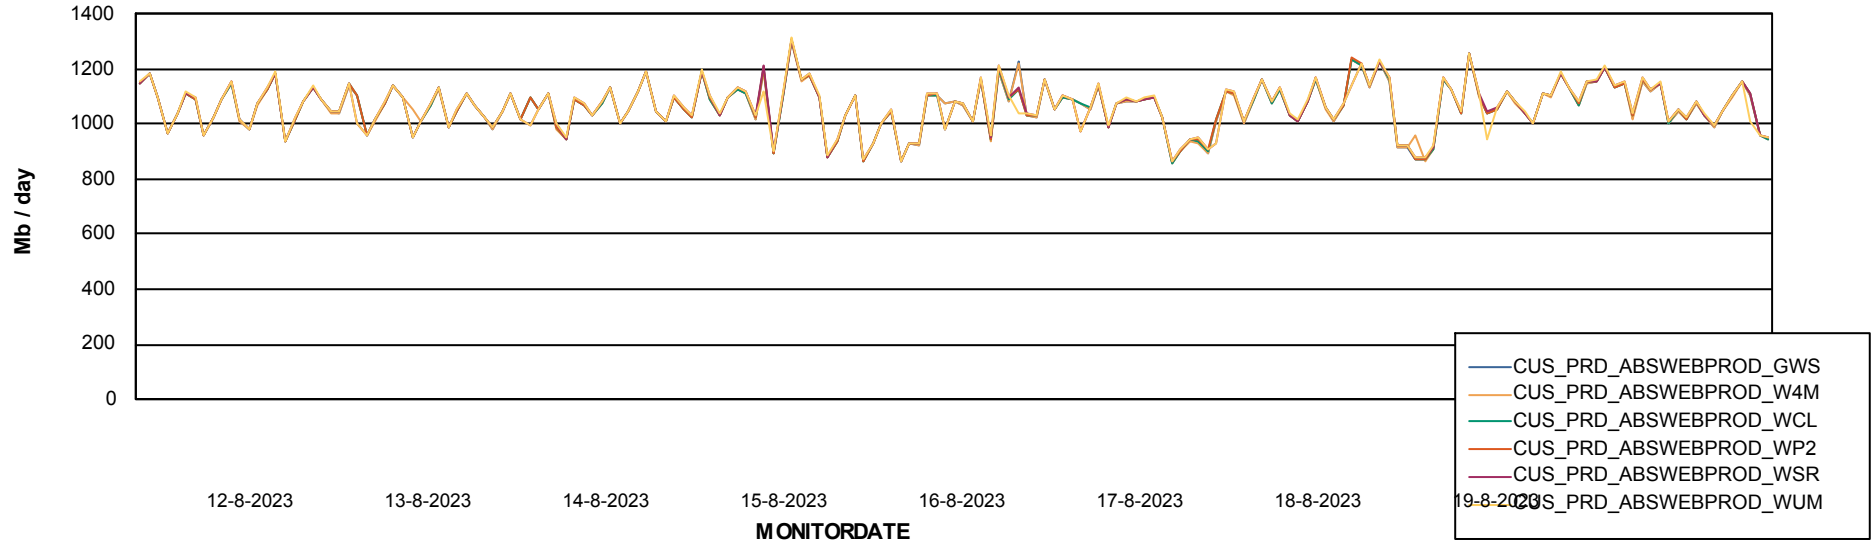

Avg memory used per ReportServer Service

Weekly SLA Customer Report

Customer CUS_Production (24/7)
Database ID 131

ABSSolute Web Component Services

Avg memory used per ABS Web component

Weekly SLA Customer Report