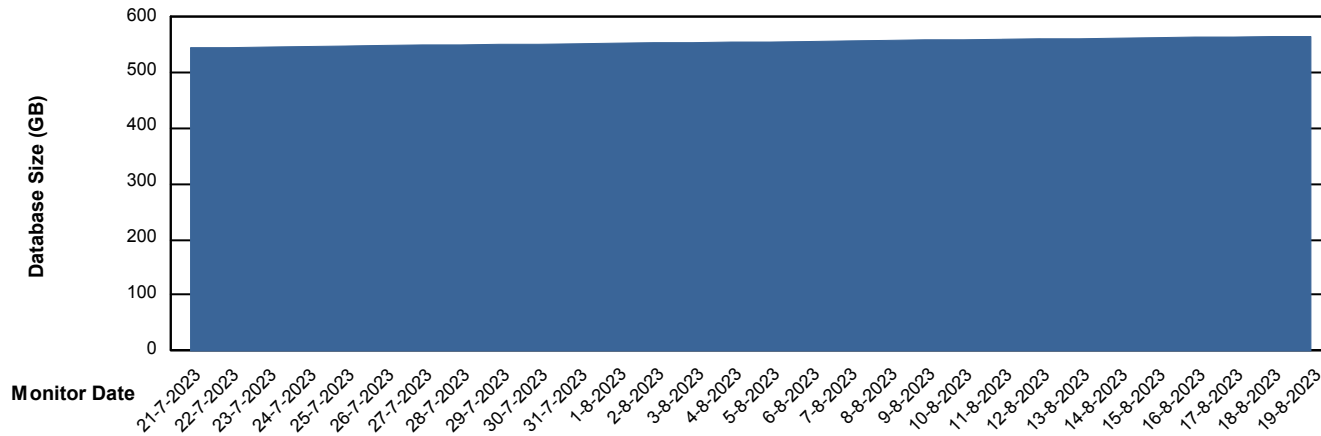

DATABASE SIZE BGG_PRD_DEDC-DB07_DB_Production

Database growth over last month