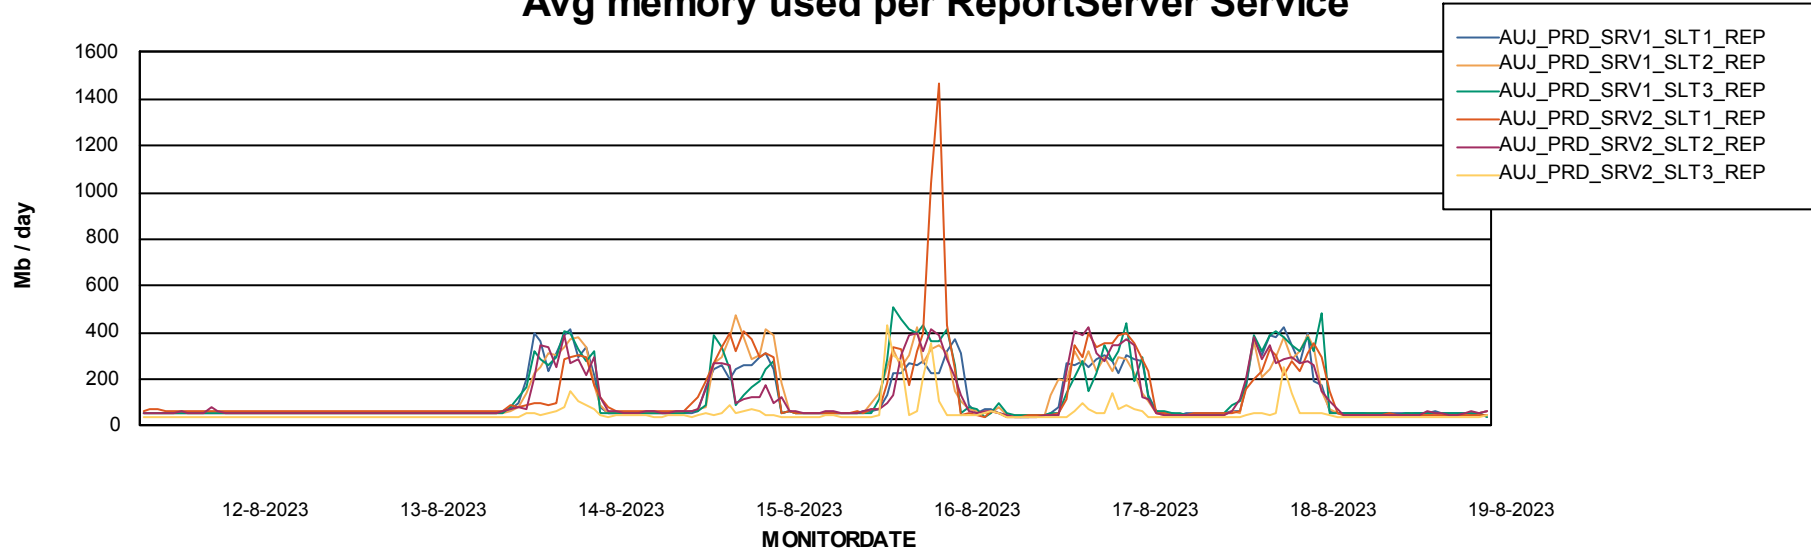

ABSSolute Application ReportServer Services

Avg memory used per ReportServer Service