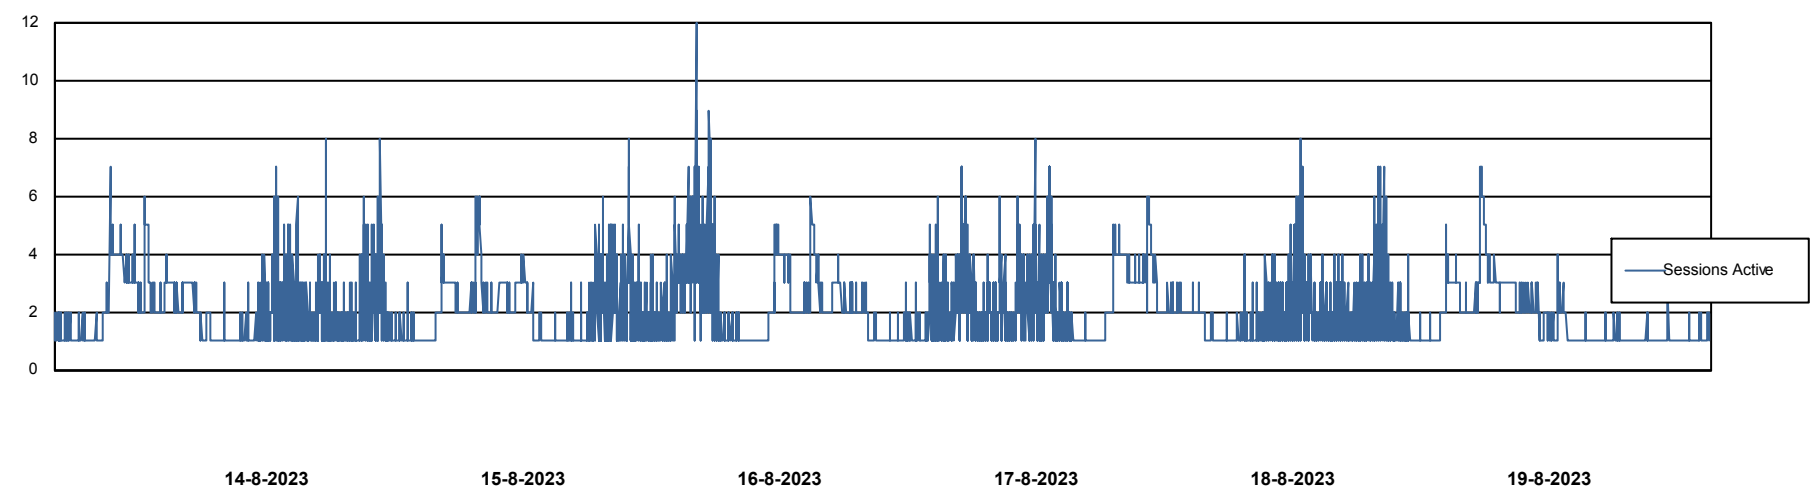

Weekly SLA Customer Report

Customer AUJ Production
Database ID 41

Database Performance AUJ Prod. BI DB (PABSBI1 server)

Weekly SLA Customer Report

Customer AUJ Production
Database ID 41

Database Performance AUJ_DB1_Primary