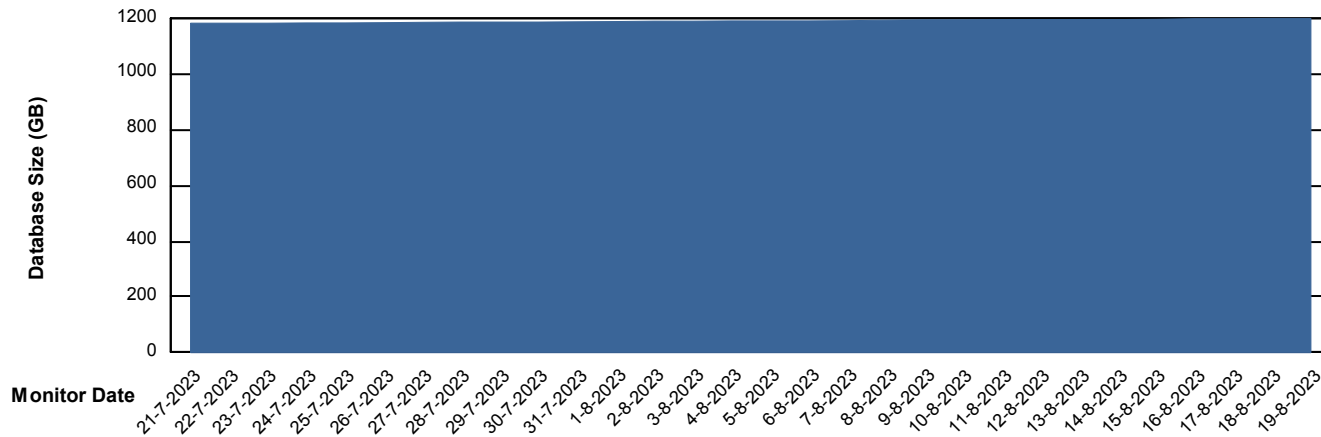

Weekly SLA Customer Report

Customer AUJ Production
Database ID 41

DATABASE SIZE AUJ Prod. BI DB (PABSBI1 server)

Database growth over last month

DATABASE SIZE AUJ_DB1_Primary

Database growth over last month