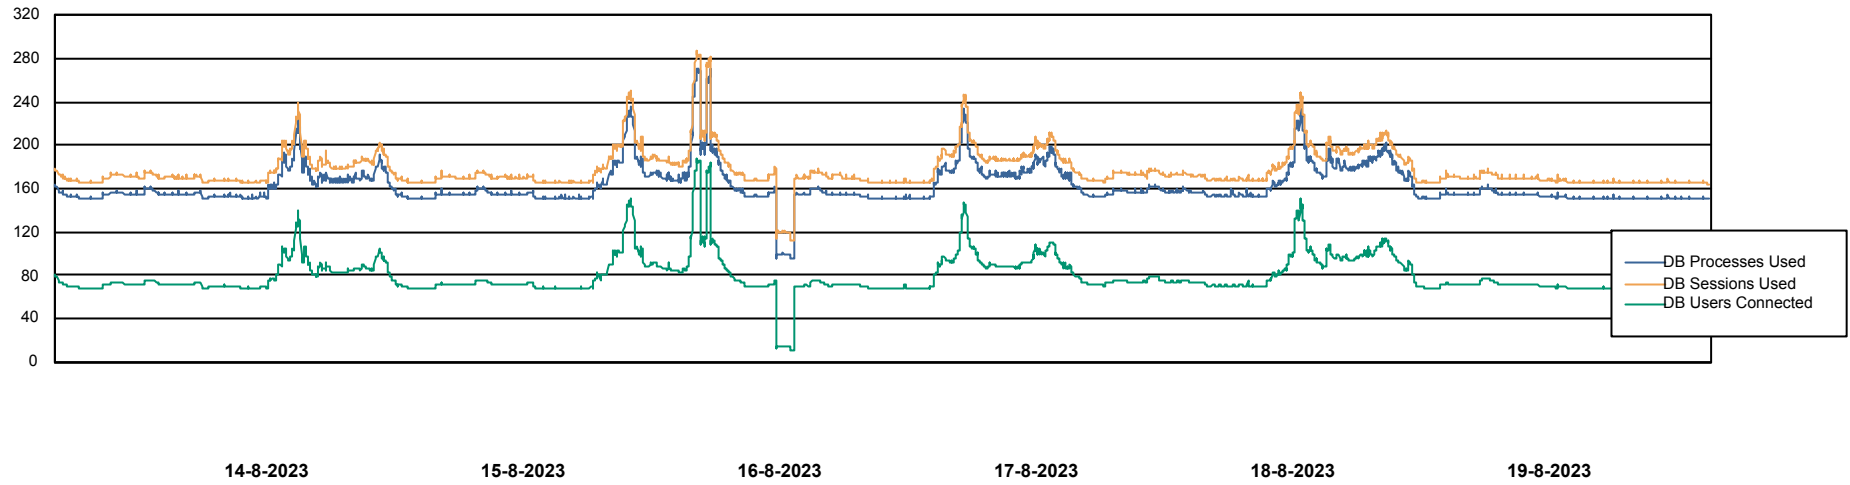

Weekly SLA Customer Report

Customer AUJ Production
Database ID 41

Database Performance AUJ Prod. BI DB (PABSBI1 server)

Weekly SLA Customer Report

Customer AUJ Production
Database ID 41

Database Performance AUJ_DB1_Primary