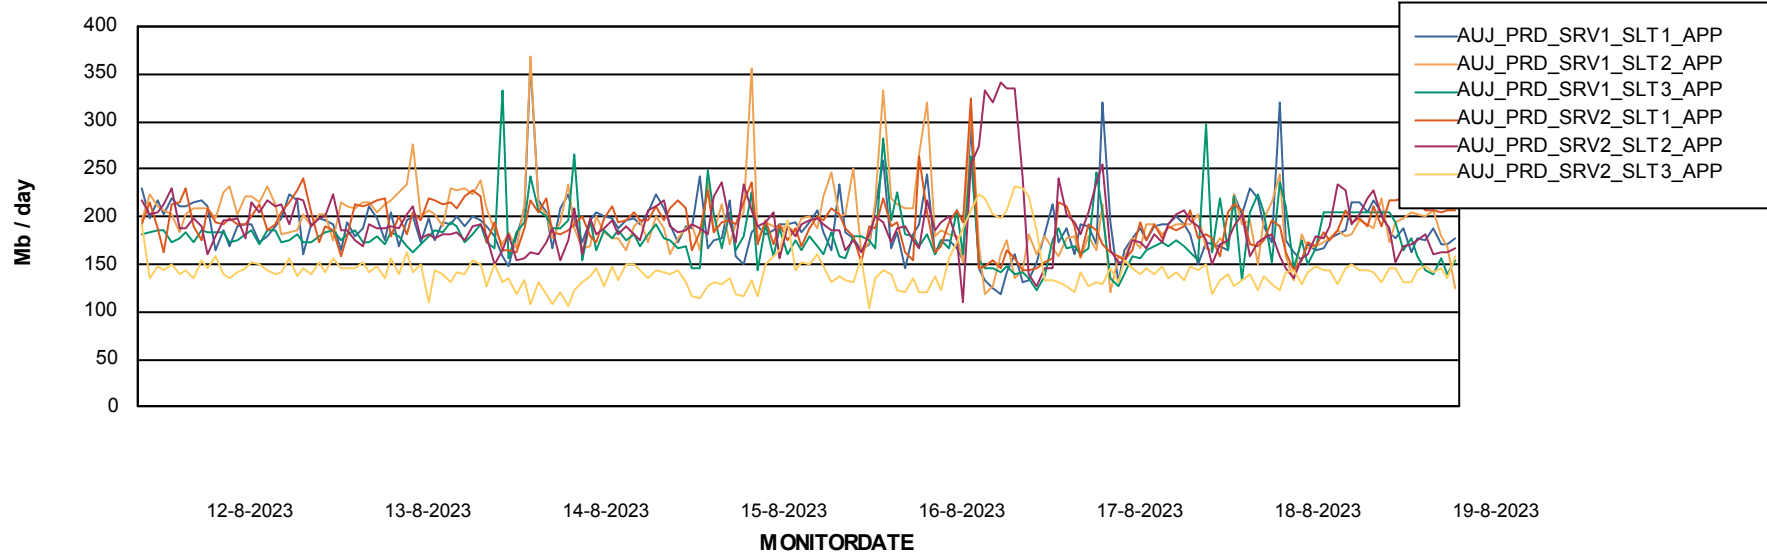

ABSSolute Application Server Services

Avg memory used per ABS Server Service