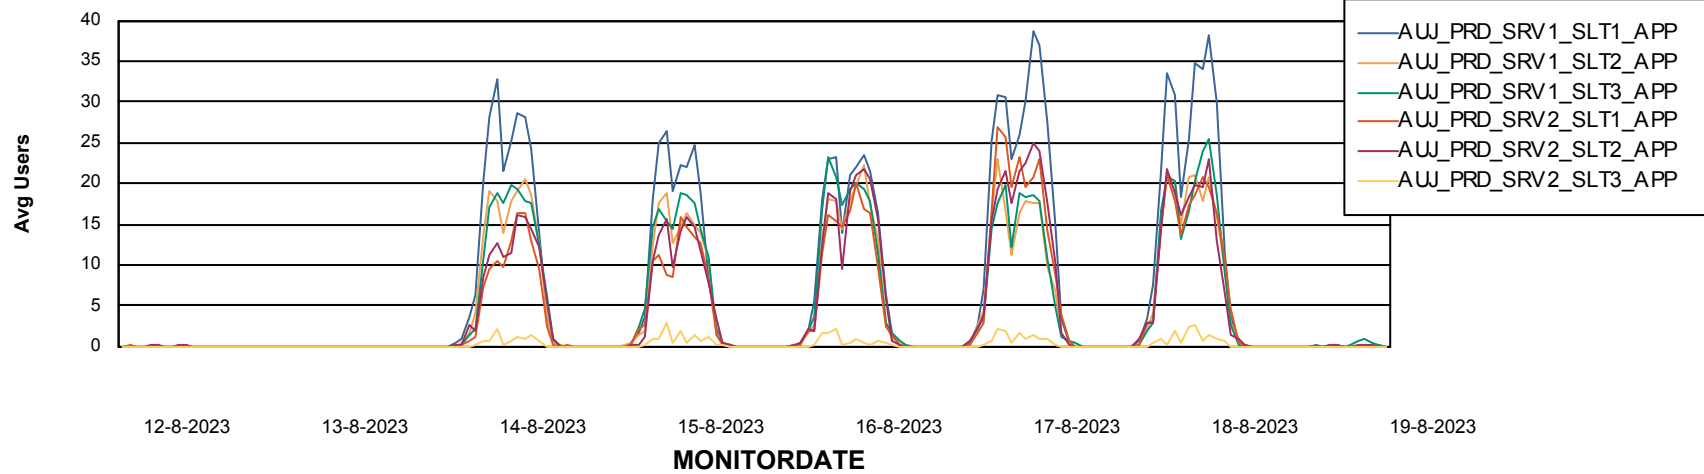

Weekly SLA Customer Report

Customer AUJ Production
Database ID 41

ABSSolute Application Server Services

Avg memory used per ABS Server Service

Avg users per day per ABS server

Weekly SLA Customer Report

Customer AUJ Production
Database ID 41