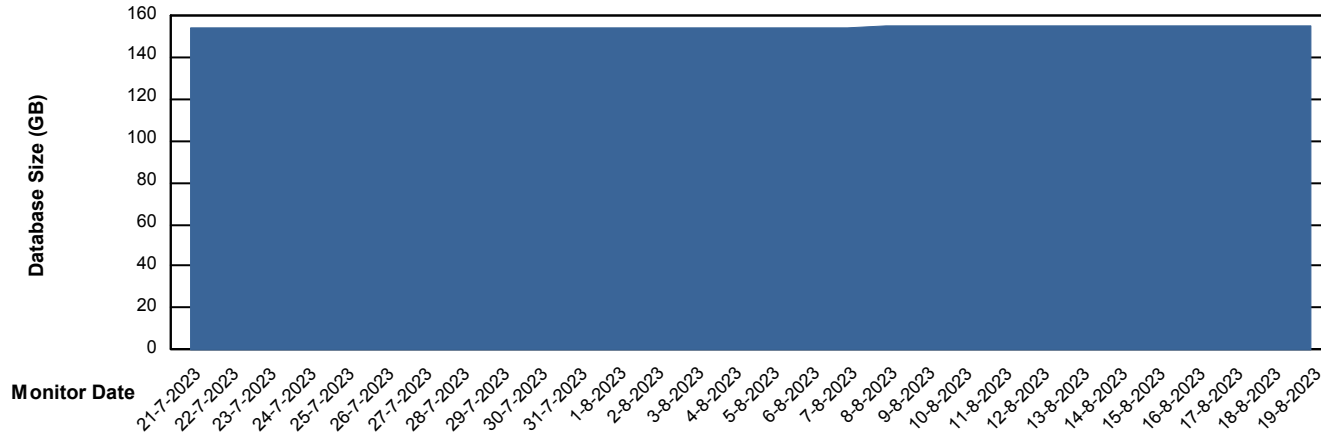

DATABASE SIZE AUJ Prod. BI DB (PABSBI1 server)

Database growth over last month