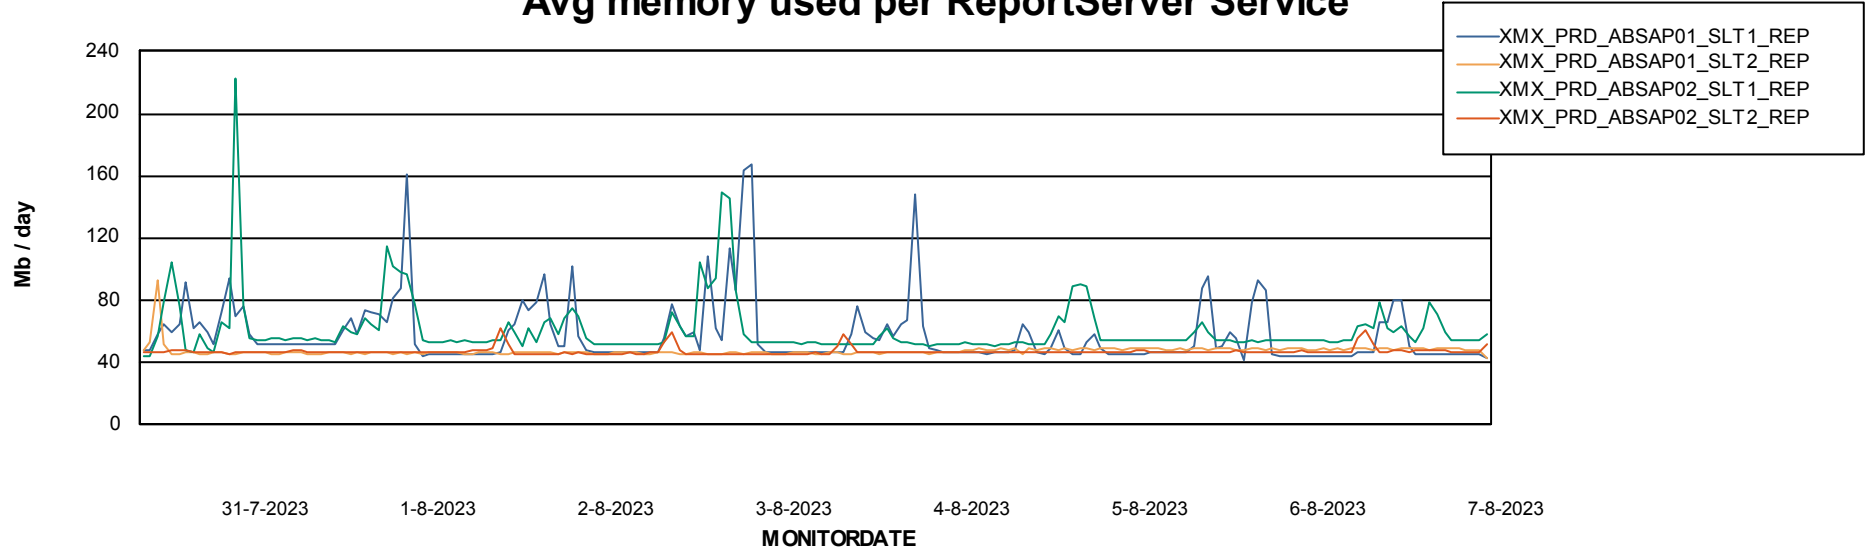

Weekly SLA Customer Report

Customer XMX Production (24/7)
Database ID 146

Standby Database Health XMX Production (24/7)

Recovery lag for last 7 days

Weekly SLA Customer Report

Customer XMX Production (24/7)
Database ID 146

ABSolute Application Server Services

Avg memory used per ABS Server Service

Avg users per day per ABS server

Weekly SLA Customer Report

Customer XMX Production (24/7)
Database ID 146

ABSSolute Application ReportServer Services

Avg memory used per ReportServer Service

Weekly SLA Customer Report

Customer XMX Production (24/7)
Database ID 146

ABSSolute Web Component Services

Avg memory used per ABS Web component

Weekly SLA Customer Report