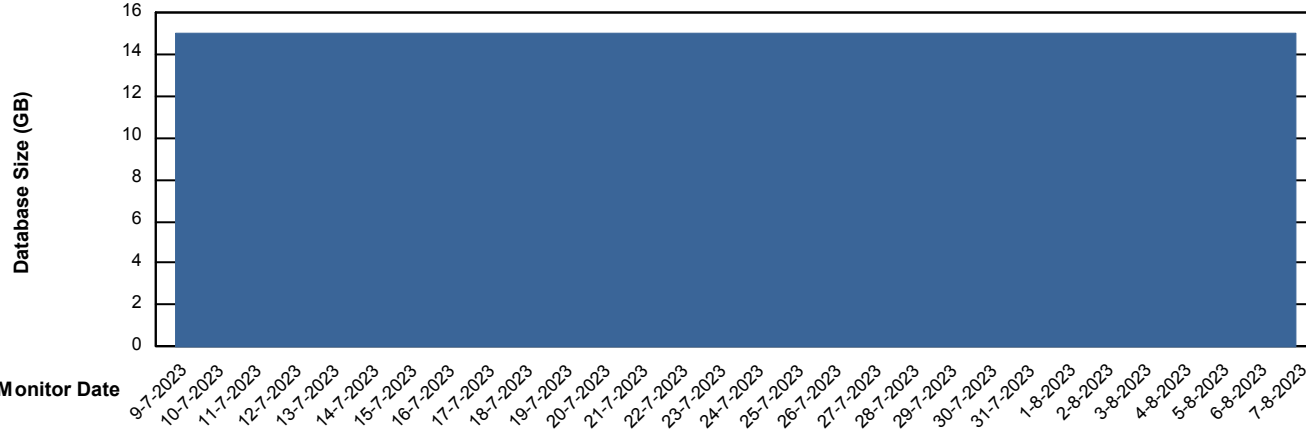

DB Processes Max 0
DB Processes Max 4
DB Processes Max 1,000

Weekly SLA Customer Report

Customer XMX Production (24/7)
 Database ID 146

DATABASE SIZE XMX_PROD_ABSDB01_PRDB

Database growth over last month

Database Tablespace XMX_PROD_ABSDB01_PRDB