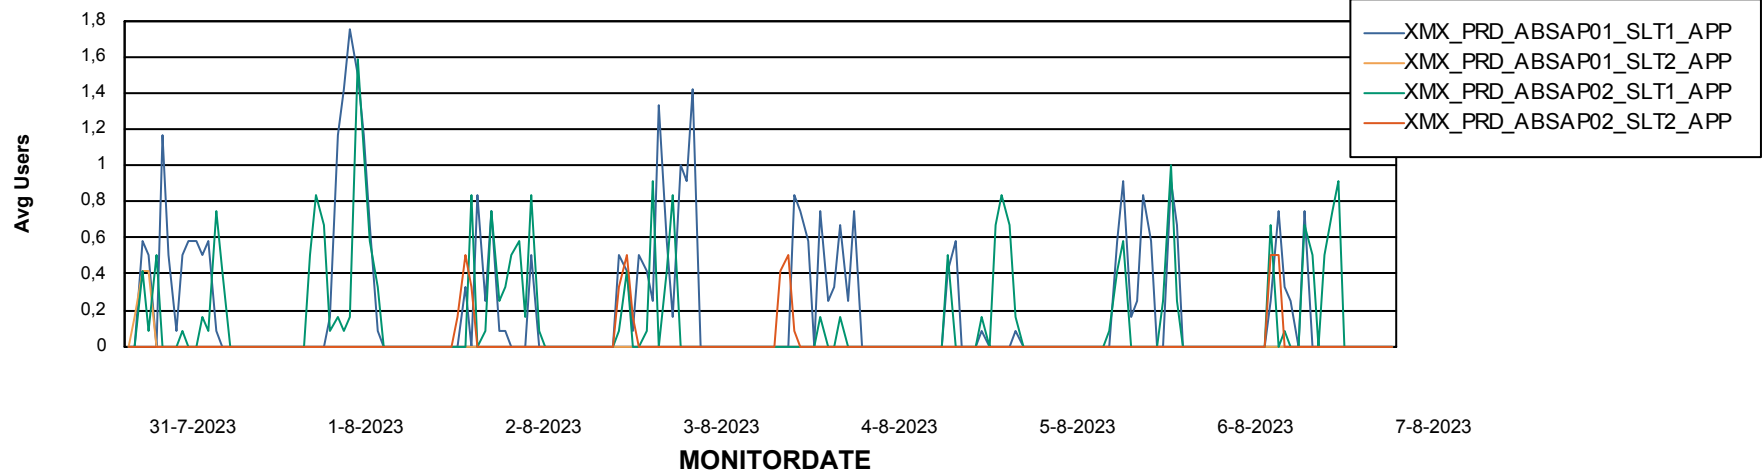

Weekly SLA Customer Report

Customer XMX Production (24/7)
Database ID 146

Standby Database Health XMX Production (24/7)

Recovery lag for last 7 days

Weekly SLA Customer Report

Customer XMX Production (24/7)
Database ID 146

ABSolute Application Server Services

Avg memory used per ABS Server Service

Avg users per day per ABS server

Weekly SLA Customer Report

Customer XMX Production (24/7)
Database ID 146

ABSSolute Application ReportServer Services