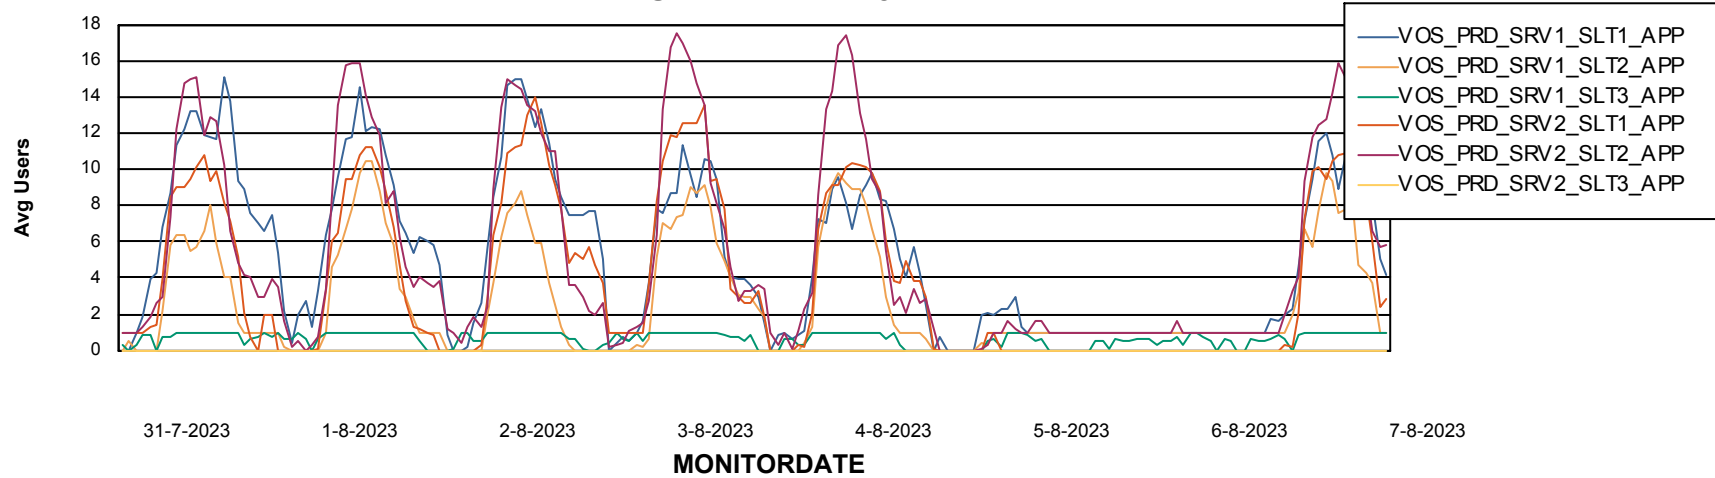

Avg users per day per ABS server