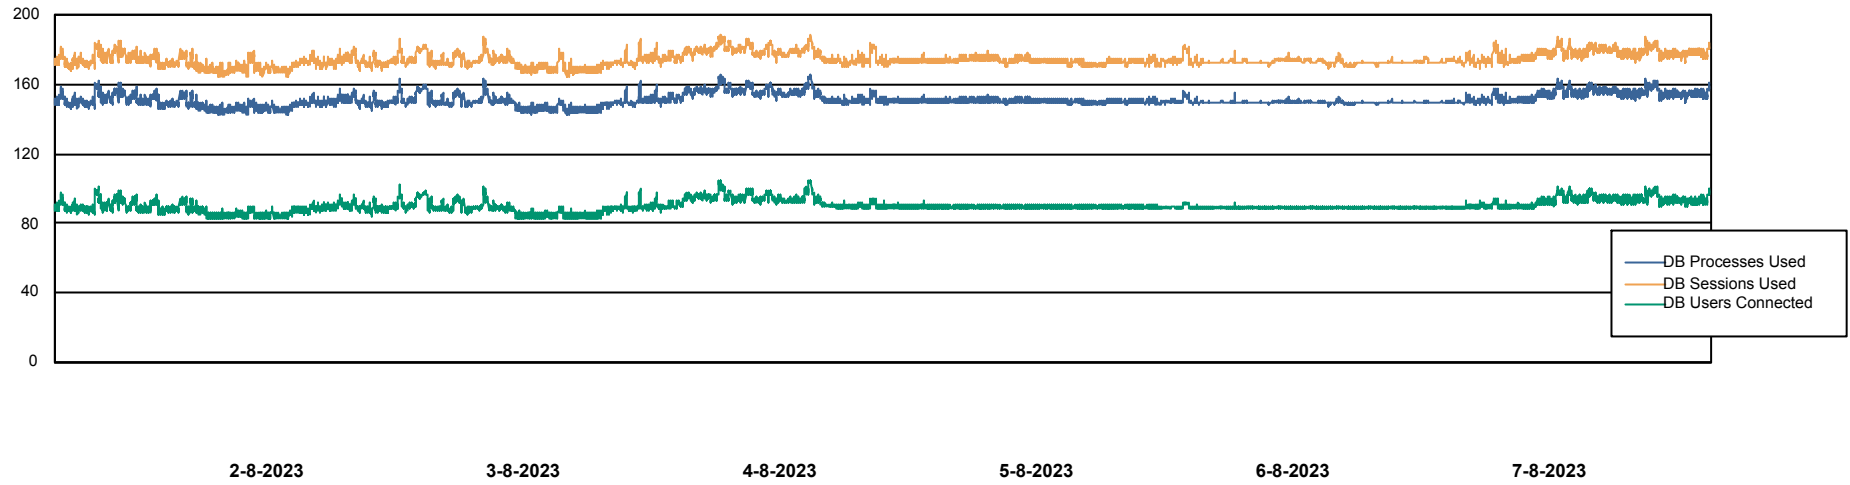

Weekly SLA Customer Report

Customer VOS_Production
Database ID 143

Database Performance VOSDB_BI

Weekly SLA Customer Report

Customer VOS_Production
Database ID 143

Database Performance VOSDB_Production

Weekly SLA Customer Report