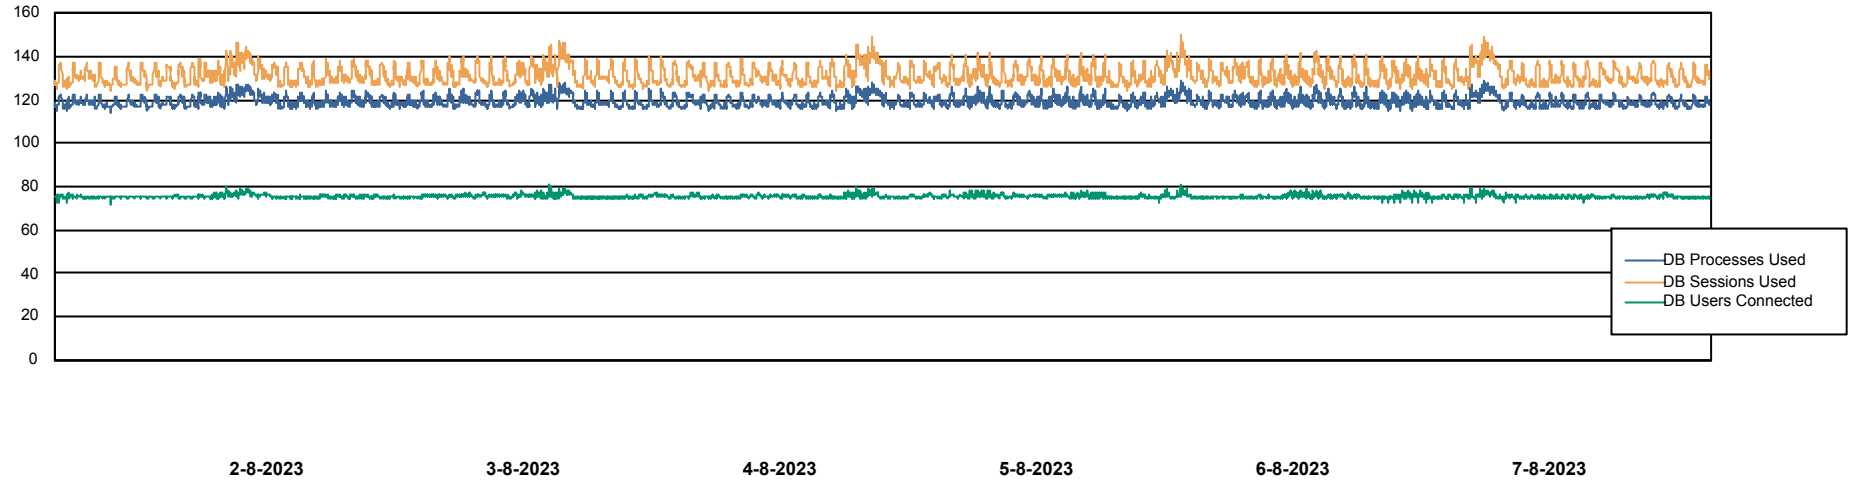

Weekly SLA Customer Report

Customer VOS_Production
Database ID 143

Database Performance VOSDB_BI

Weekly SLA Customer Report

Customer VOS_Production
Database ID 143

Database Performance VOSDB_Production

Weekly SLA Customer Report