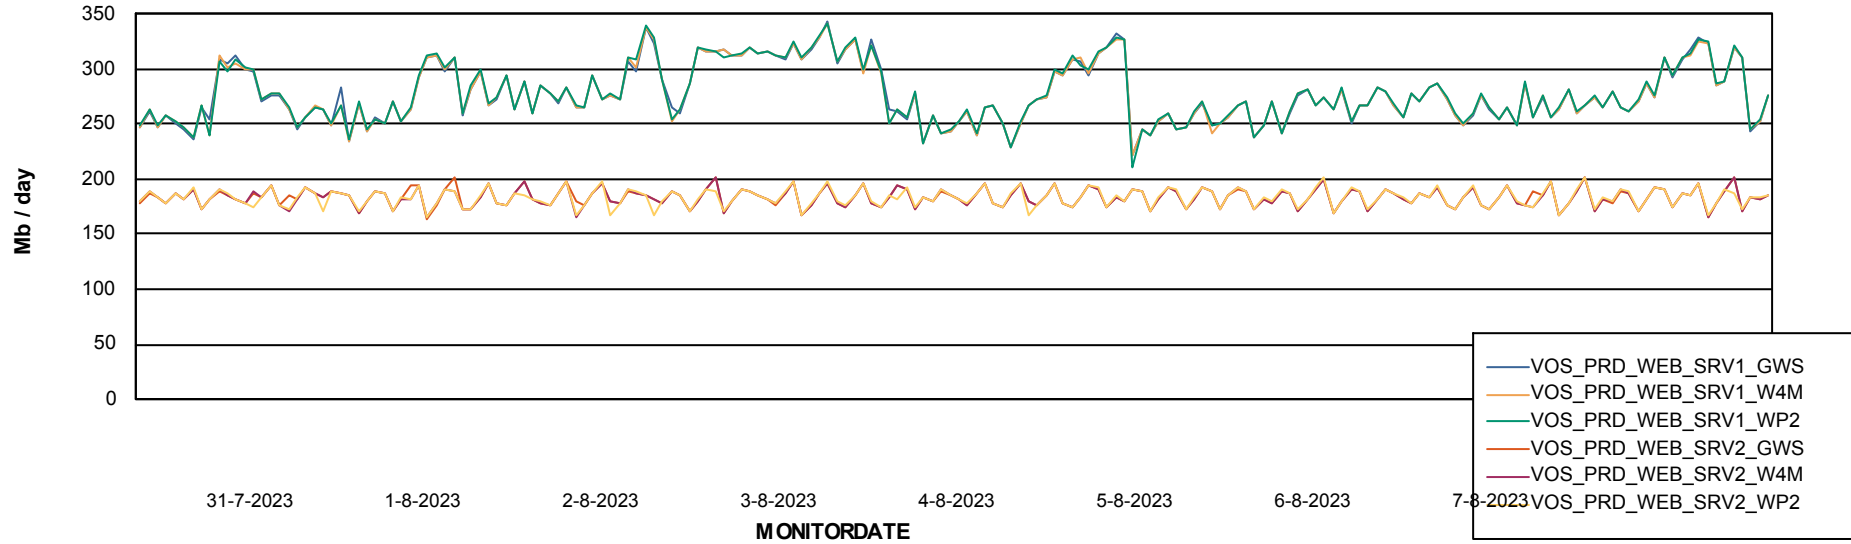

ABSSolute Web Component Services

Avg memory used per ABS Web component