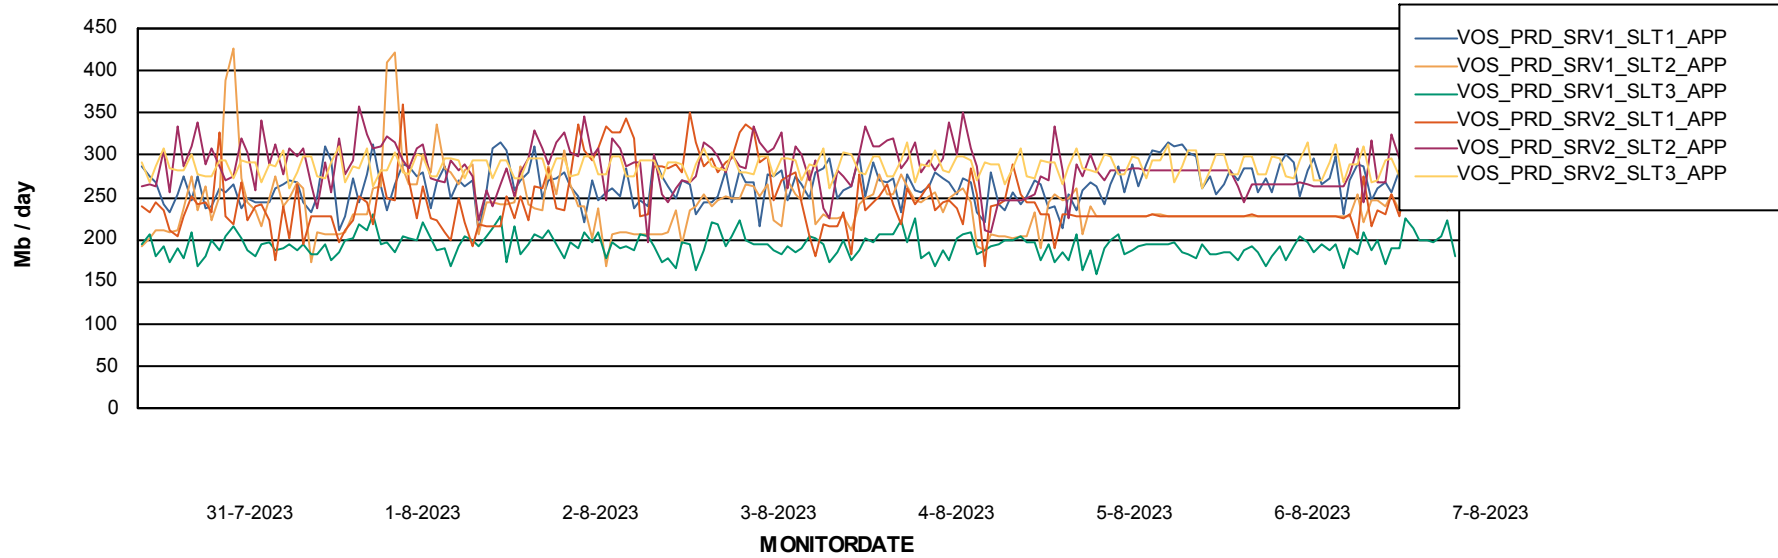

ABSSolute Application Server Services

Avg memory used per ABS Server Service