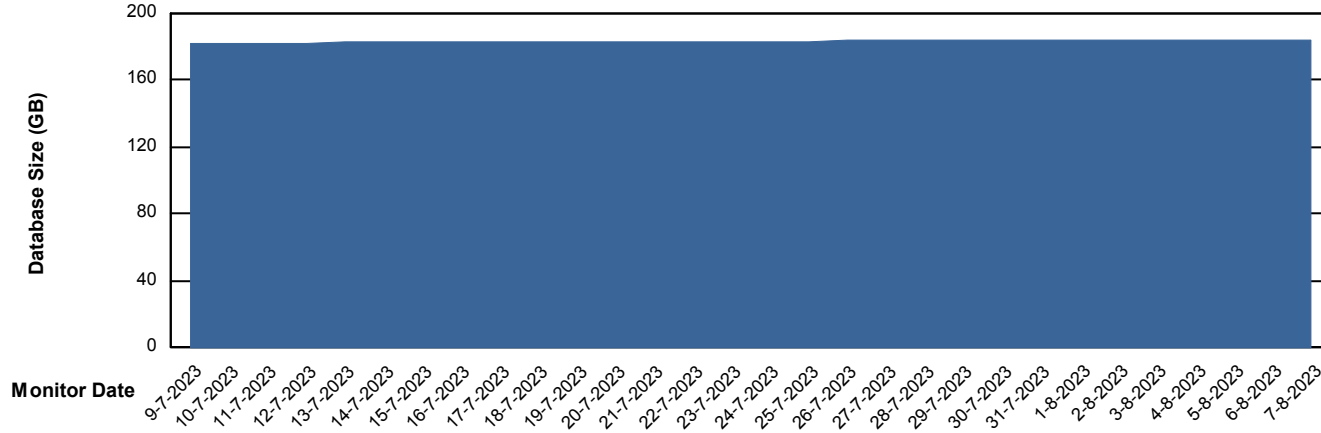

Customer VOS_Production
Database ID 143

Database Performance VOSDB_Standby

DB Processes Max 1,000

Weekly SLA Customer Report

Customer VOS_Production
Database ID 143

DATABASE SIZE VOSDB_BI

Database growth over last month