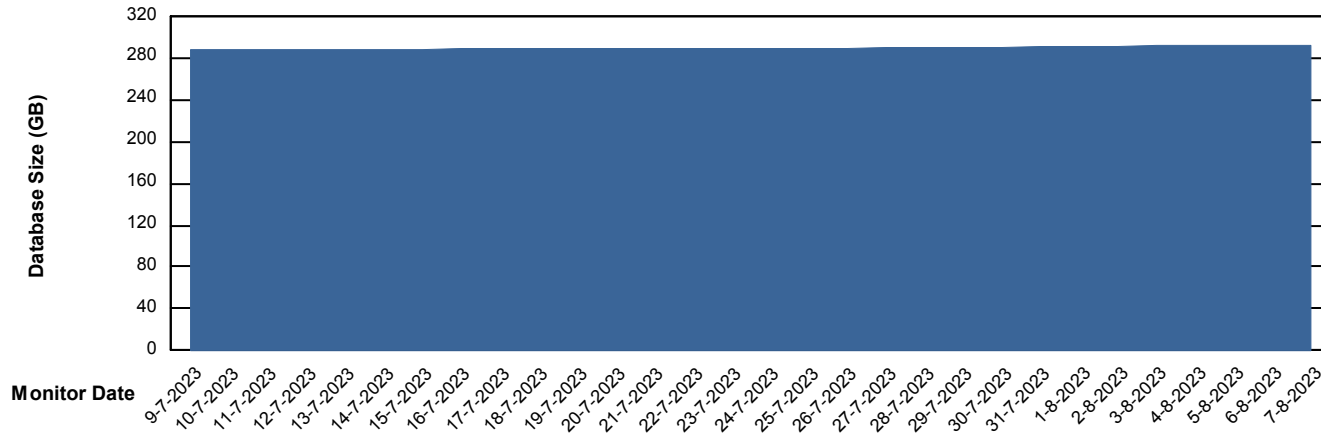

DATABASE SIZE VOSDB_Production

Database growth over last month