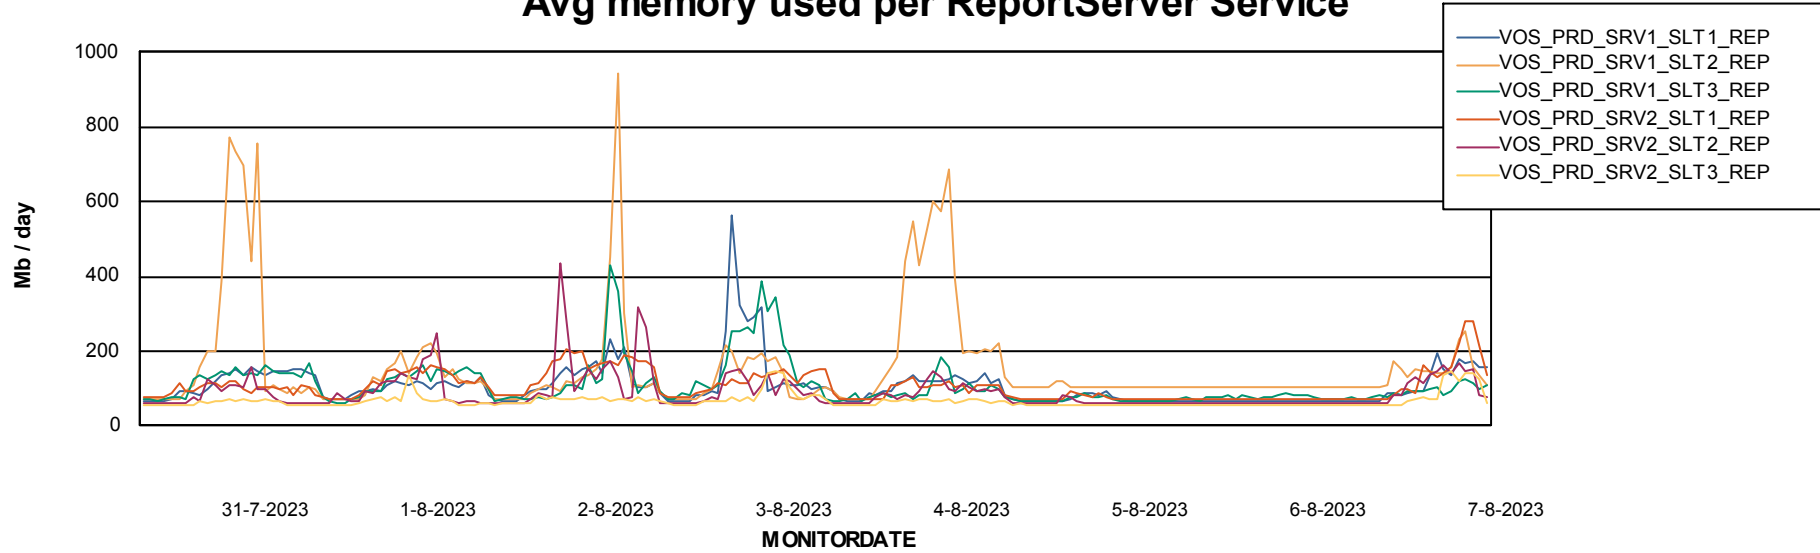

Avg memory used per ABS Server Service

Avg users per day per ABS server

Weekly SLA Customer Report

Customer VOS_Production
Database ID 143

ABSSolute Application ReportServer Services

Avg memory used per ReportServer Service