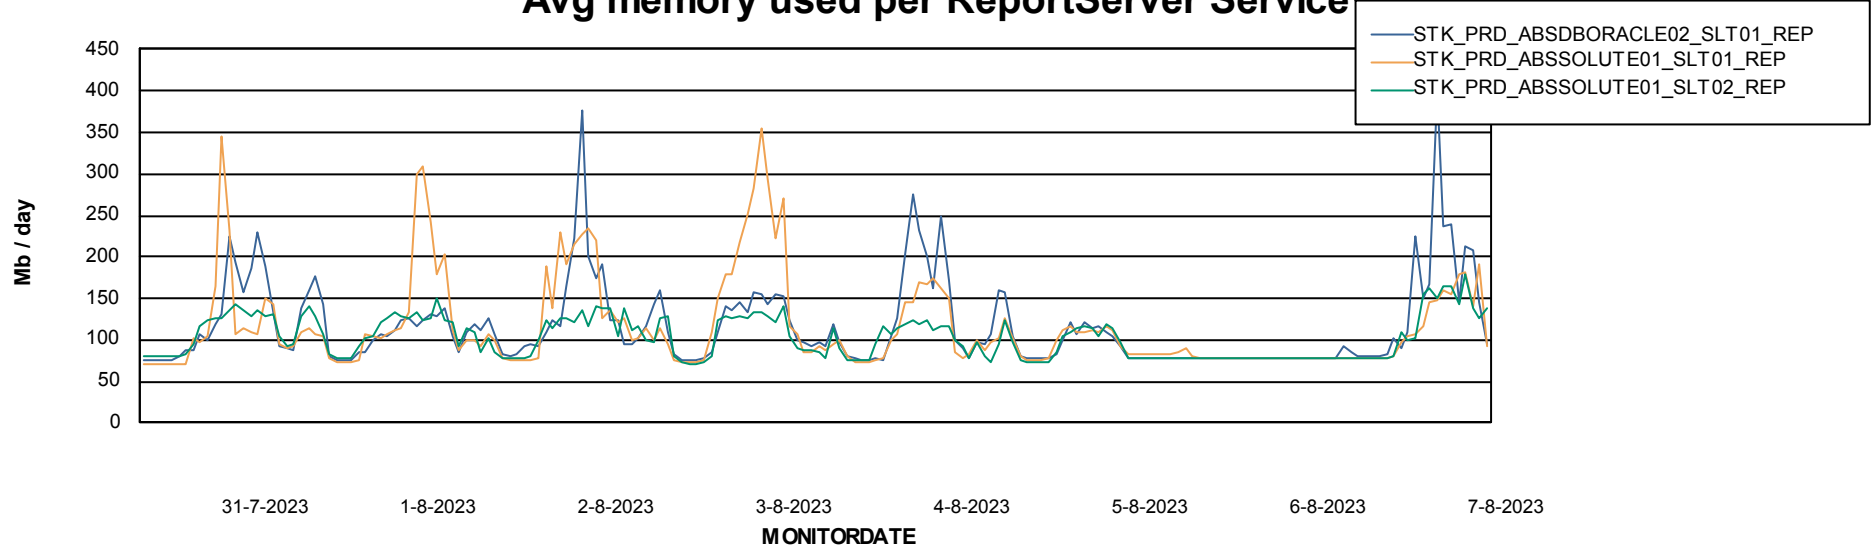

Avg memory used per ABS Server Service

Avg users per day per ABS server

Weekly SLA Customer Report

Customer STK_Production
Database ID 82

ABSSolute Application ReportServer Services

Avg memory used per ReportServer Service