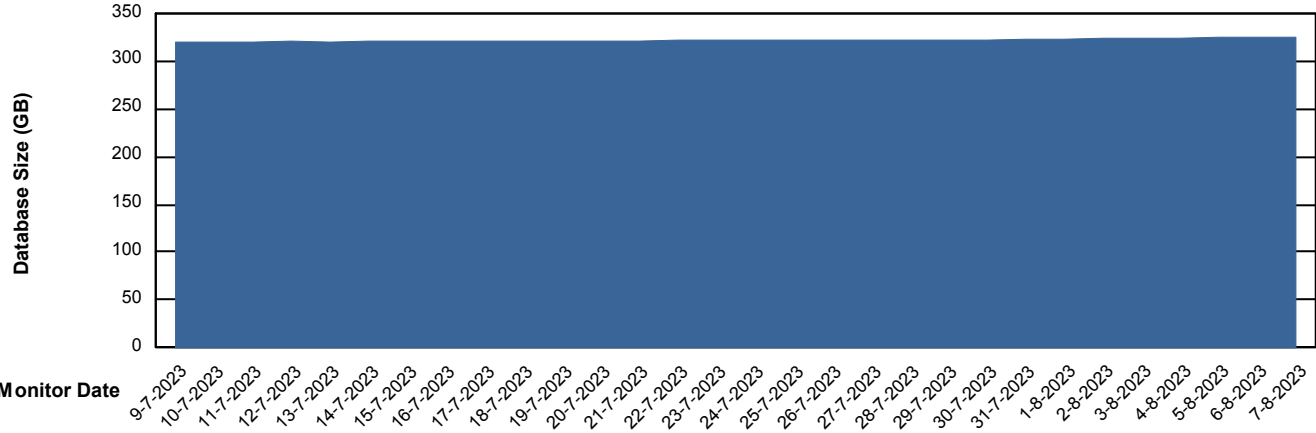

DATABASE SIZE STKDB_Production

Database growth over last month