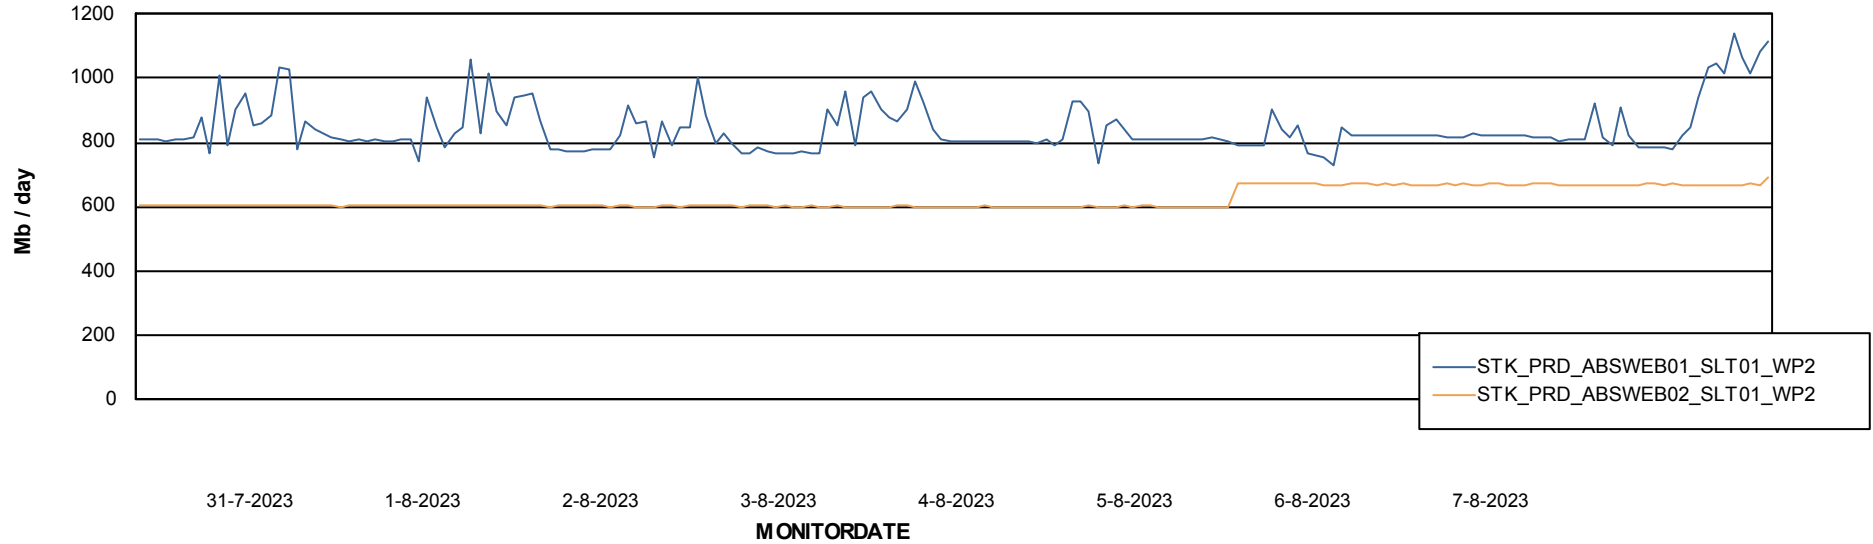

ABSSolute Web Component Services

Avg memory used per ABS Web component