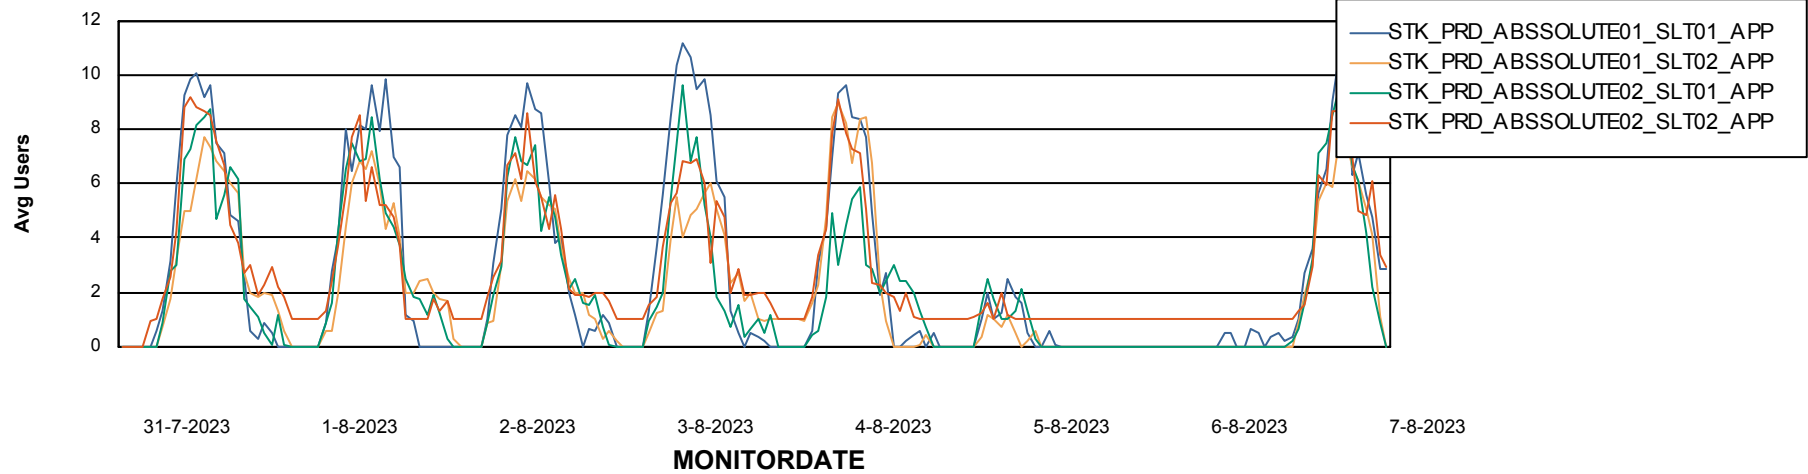

Avg users per day per ABS server