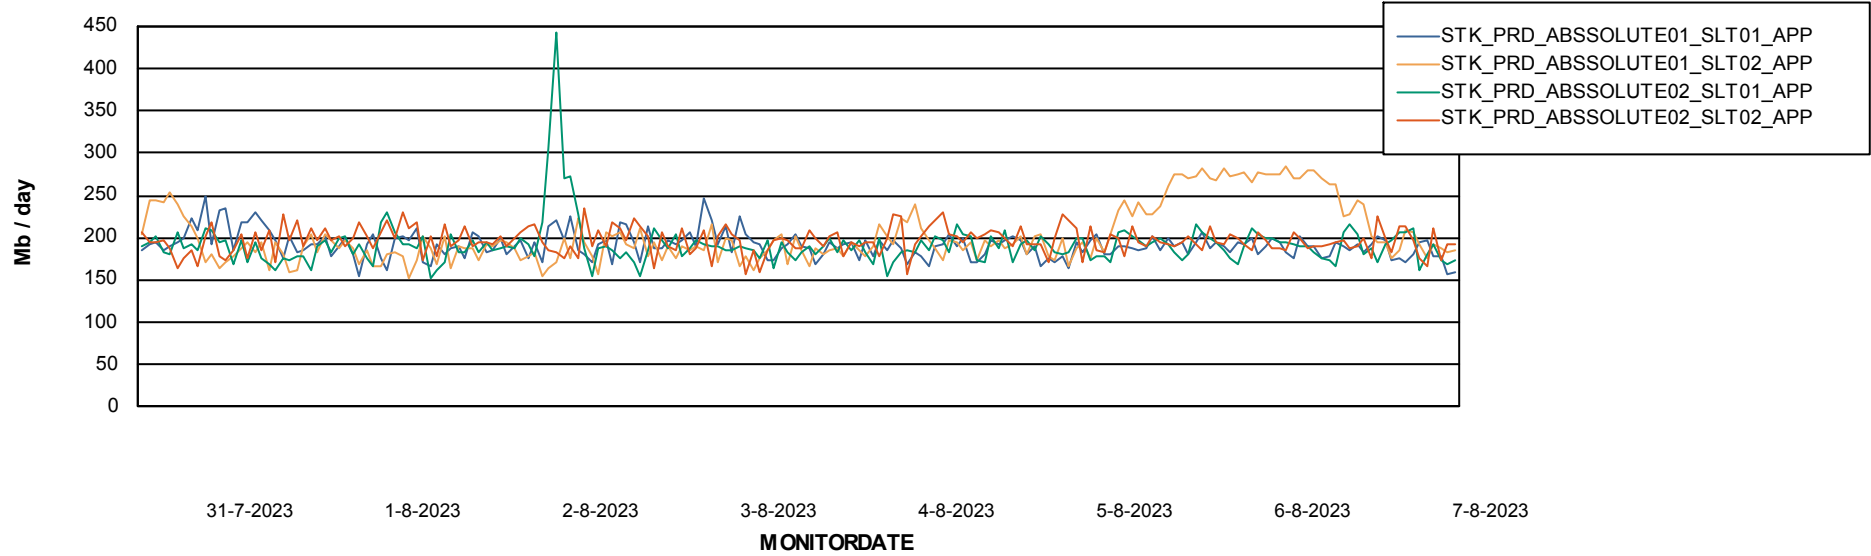

ABSSolute Application Server Services

Avg memory used per ABS Server Service