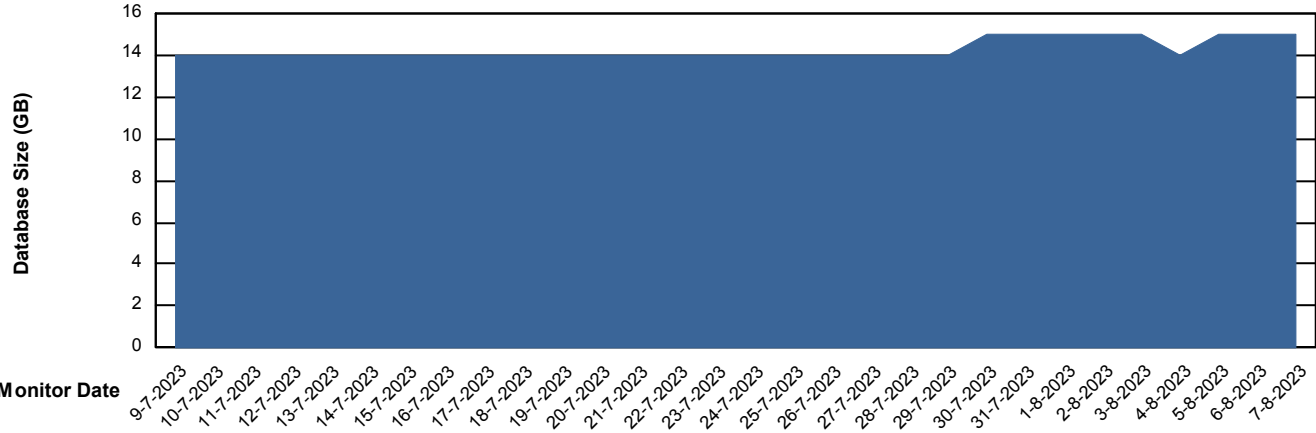

Weekly SLA Customer Report

Customer SPI_Production
Database ID 49

Database Performance SPIDB_Production

Weekly SLA Customer Report

Customer SPI_Production
Database ID 49

Database Performance SPIDB_Standby

DB Processes Max 500

Weekly SLA Customer Report

Customer SPI_Production
 Database ID 49

DATABASE SIZE SPIDB_Production

Database growth over last month

Database Tablespace SPIDB_Production

Date	Tablespace Name	Filesize (Gb)	Usedsize (Gb)	Percentage free
7-8-2023	ABSDATA	5	3	46
	INDX	8	5	43
6-8-2023	ABSDATA	5	3	46
	INDX	8	5	43
5-8-2023	ABSDATA	5	3	46
	INDX	8	5	43
4-8-2023	ABSDATA	5	3	46
	INDX	8	5	43
3-8-2023	ABSDATA	5	3	46
	INDX	8	5	43
2-8-2023	ABSDATA	5	3	46
	INDX	8	5	43
1-8-2023	ABSDATA	5	3	46
	INDX	8	5	43