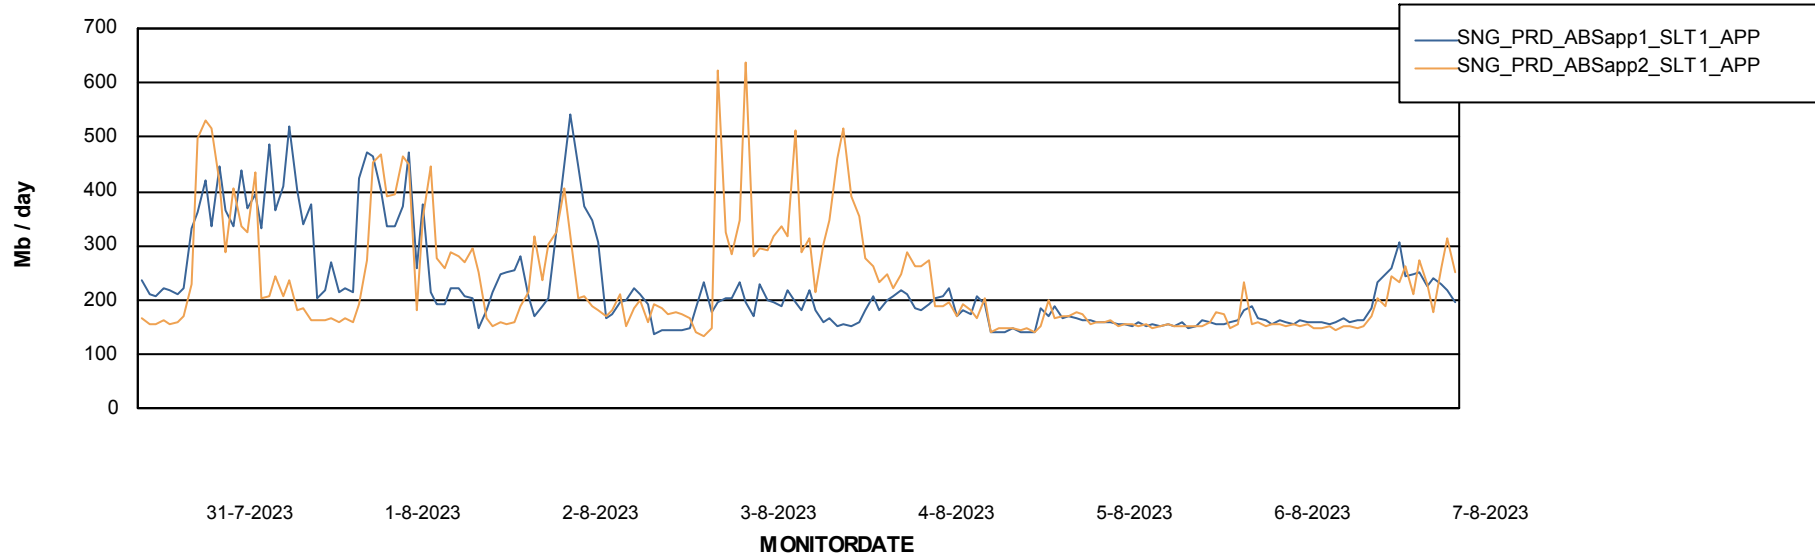

ABSSolute Application Server Services

Avg memory used per ABS Server Service