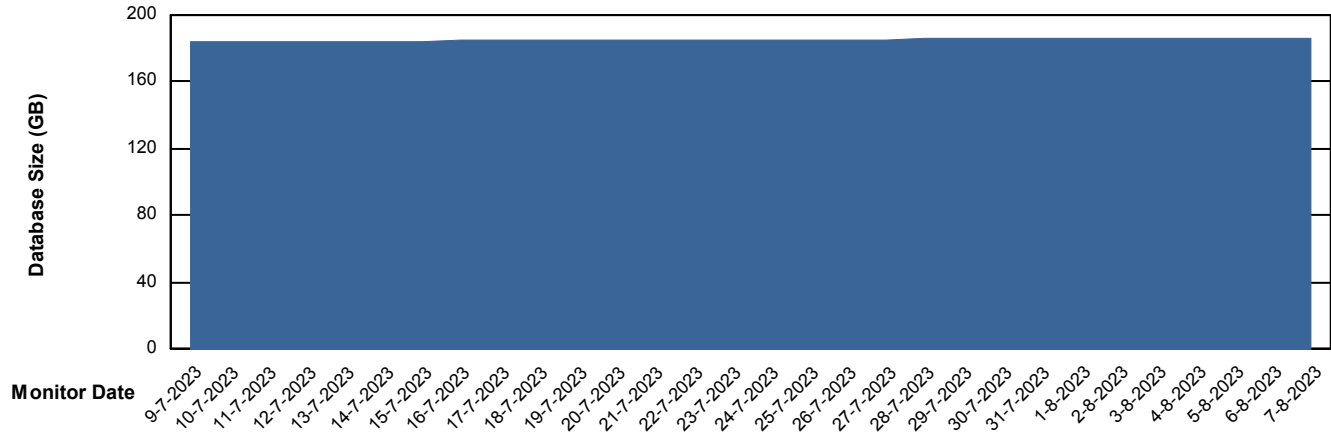

Database growth over last month

Database Tablespace SNG_PRD_ORACLE1

Date	Tablespace Name	Filesize (Gb)	Usedsize (Gb)	Percentage free
7-8-2023	ABSDATA	54	40	26
	INDX	135	108	20
6-8-2023	ABSDATA	54	40	26
	INDX	135	108	20
5-8-2023	ABSDATA	54	40	26
	INDX	135	108	20
4-8-2023	ABSDATA	54	40	26
	INDX	135	108	20
3-8-2023	ABSDATA	54	40	26
	INDX	135	108	20
2-8-2023	ABSDATA	54	40	26
	INDX	128	108	16
1-8-2023	ABSDATA	54	40	26
	INDX	128	108	16