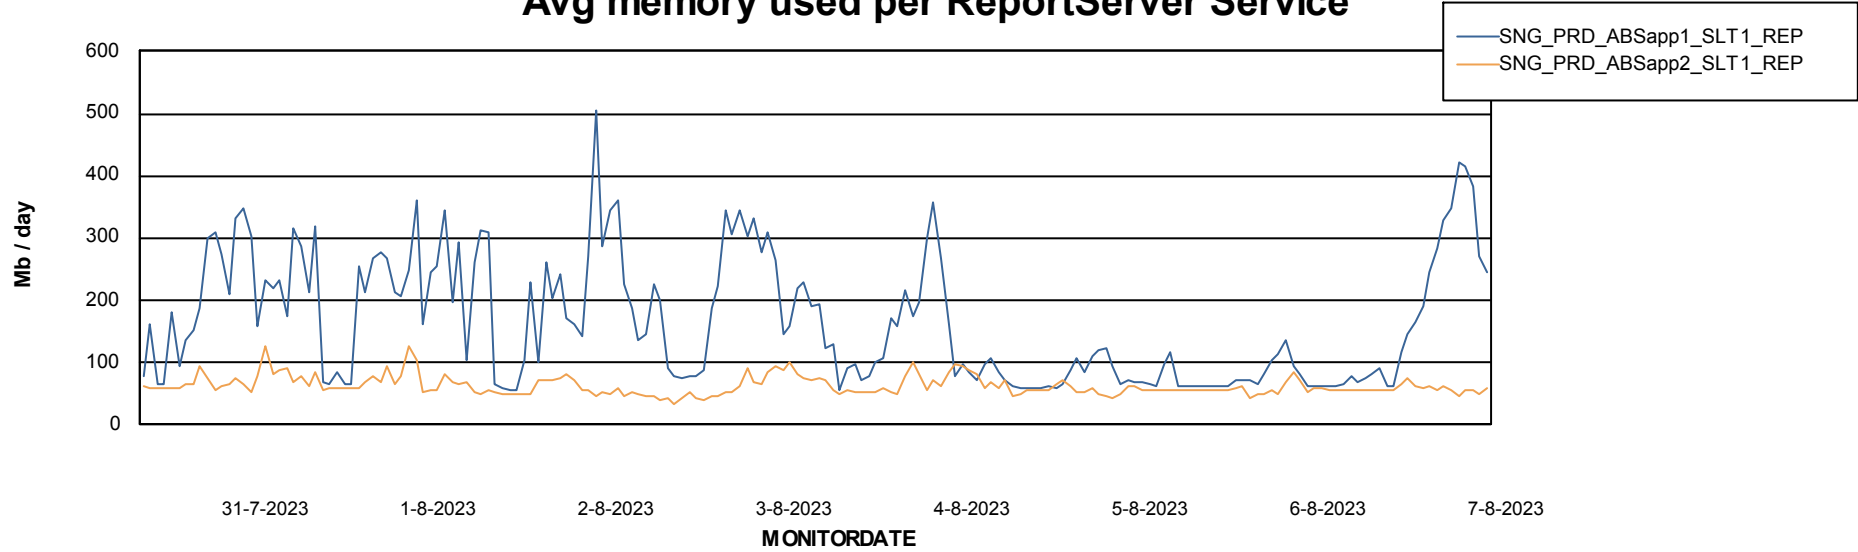

ABSSolute Application ReportServer Services

Avg memory used per ReportServer Service