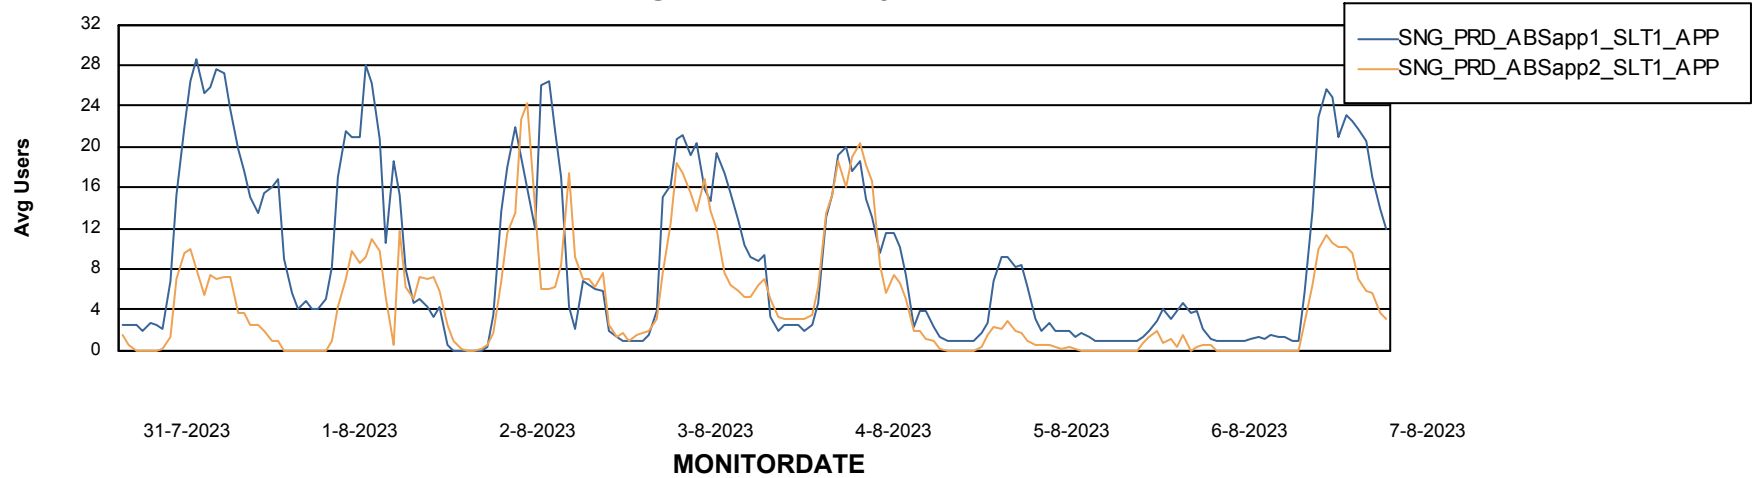

Avg users per day per ABS server