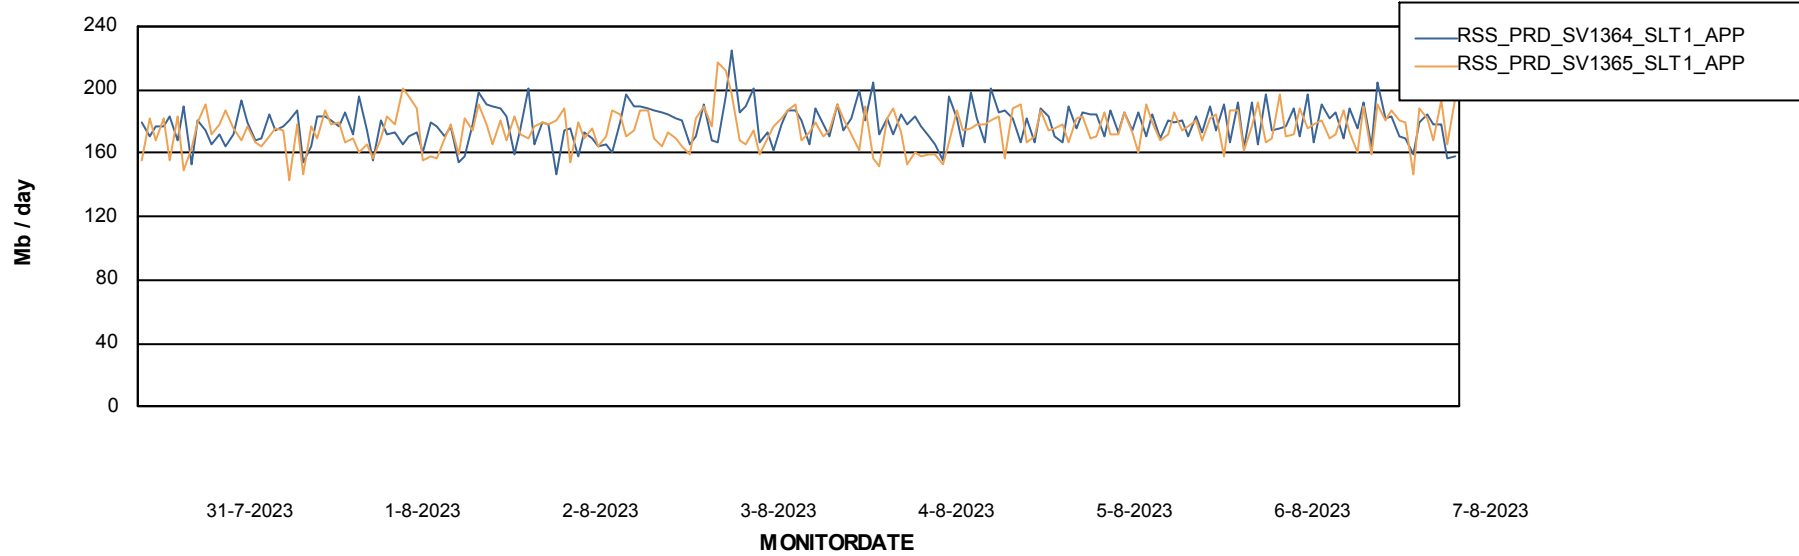

ABSSolute Application Server Services

Avg memory used per ABS Server Service