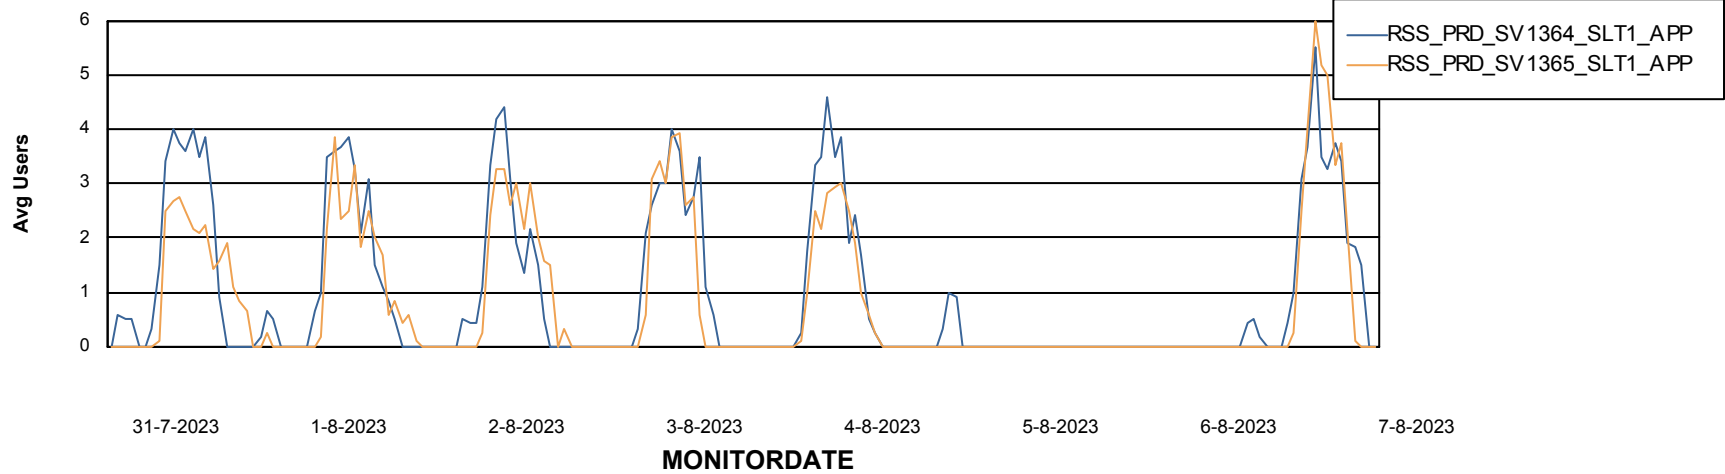

Avg users per day per ABS server