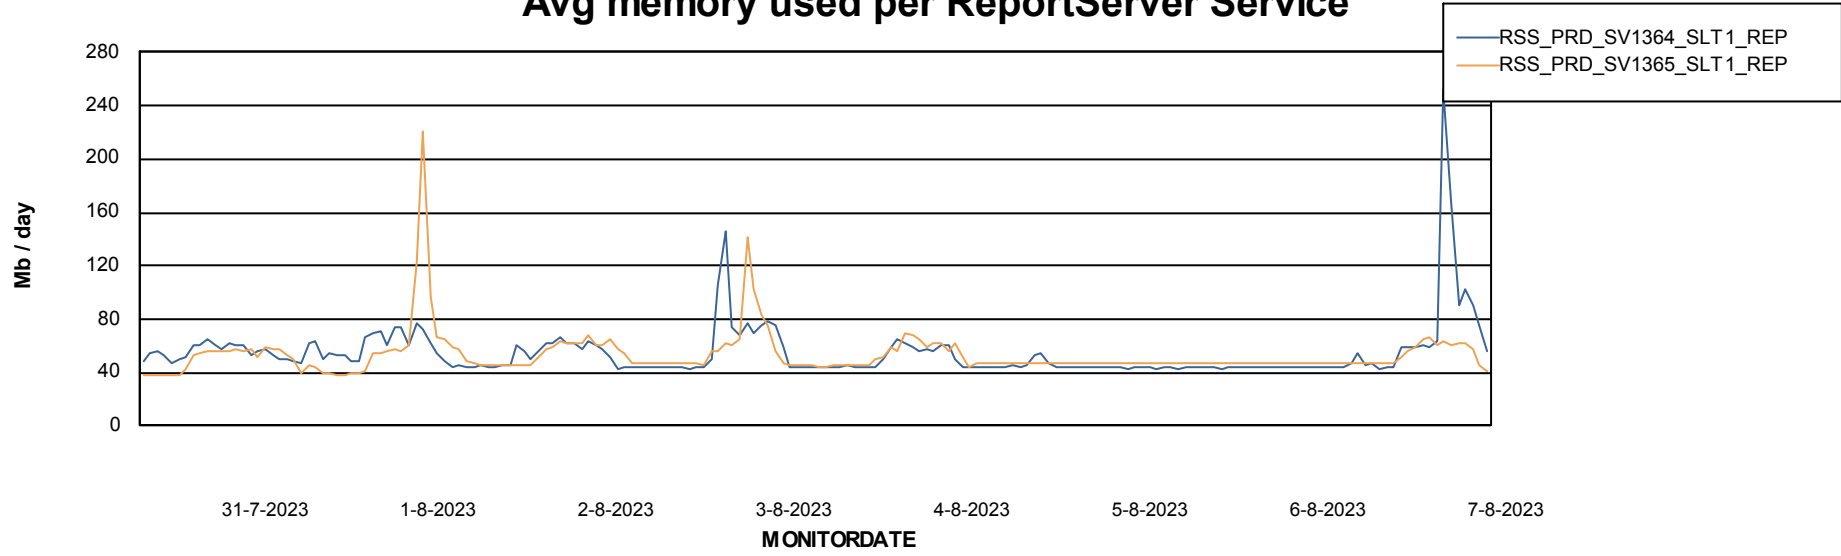

ABSSolute Application ReportServer Services

Avg memory used per ReportServer Service