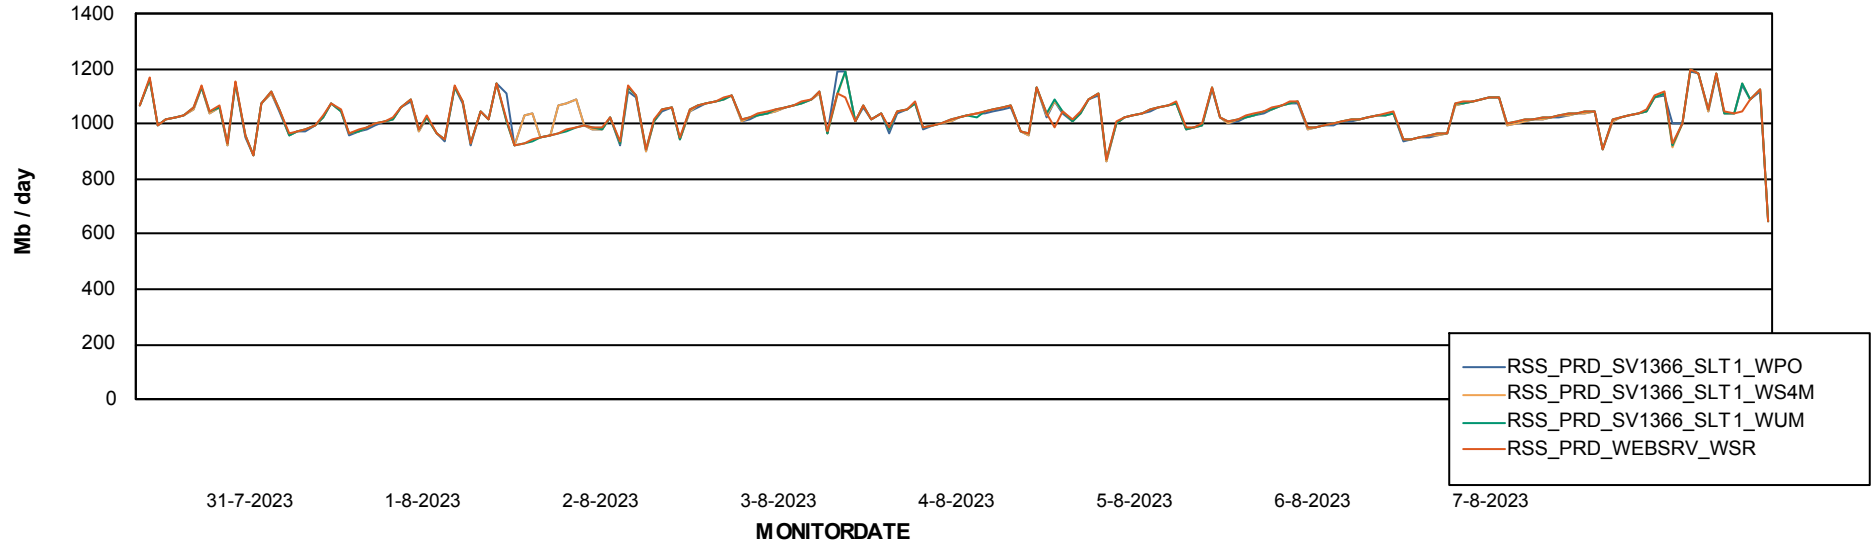

ABSSolute Web Component Services

Avg memory used per ABS Web component