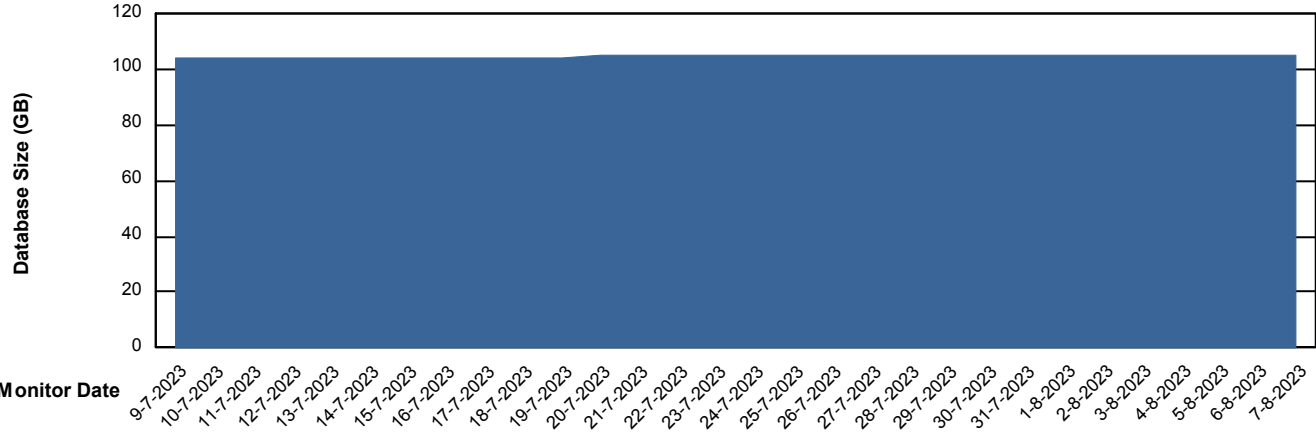

DATABASE SIZE RSS_PRD_SV1364_PRD_DB

Database growth over last month