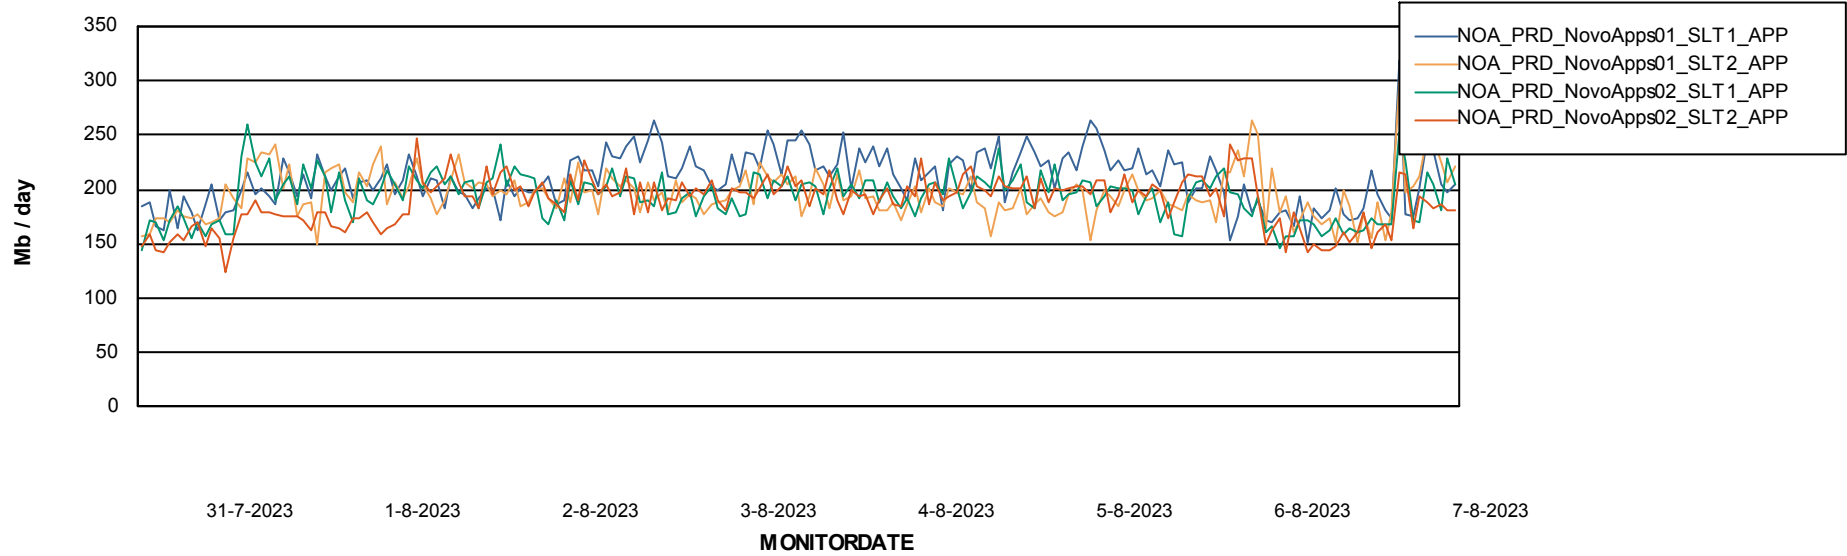

ABSSolute Application Server Services

Avg memory used per ABS Server Service