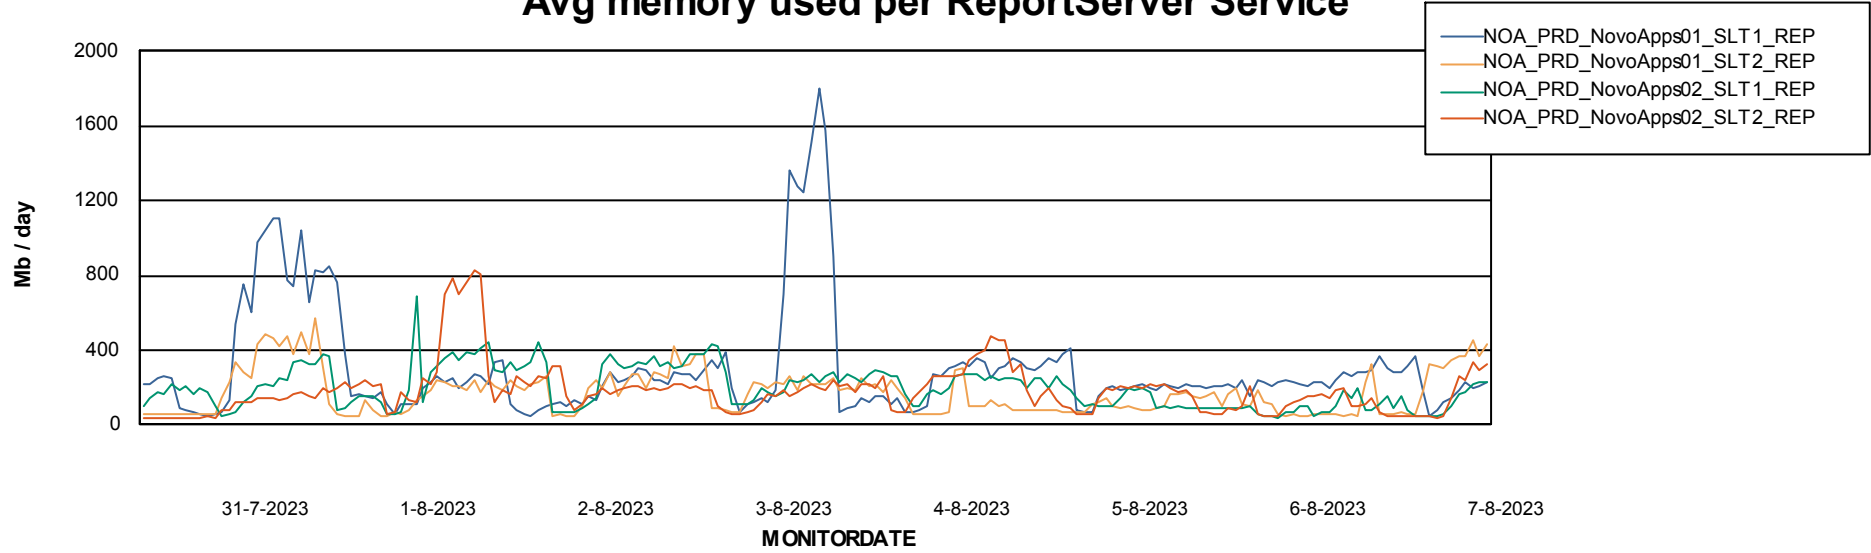

ABSSolute Application ReportServer Services

Avg memory used per ReportServer Service