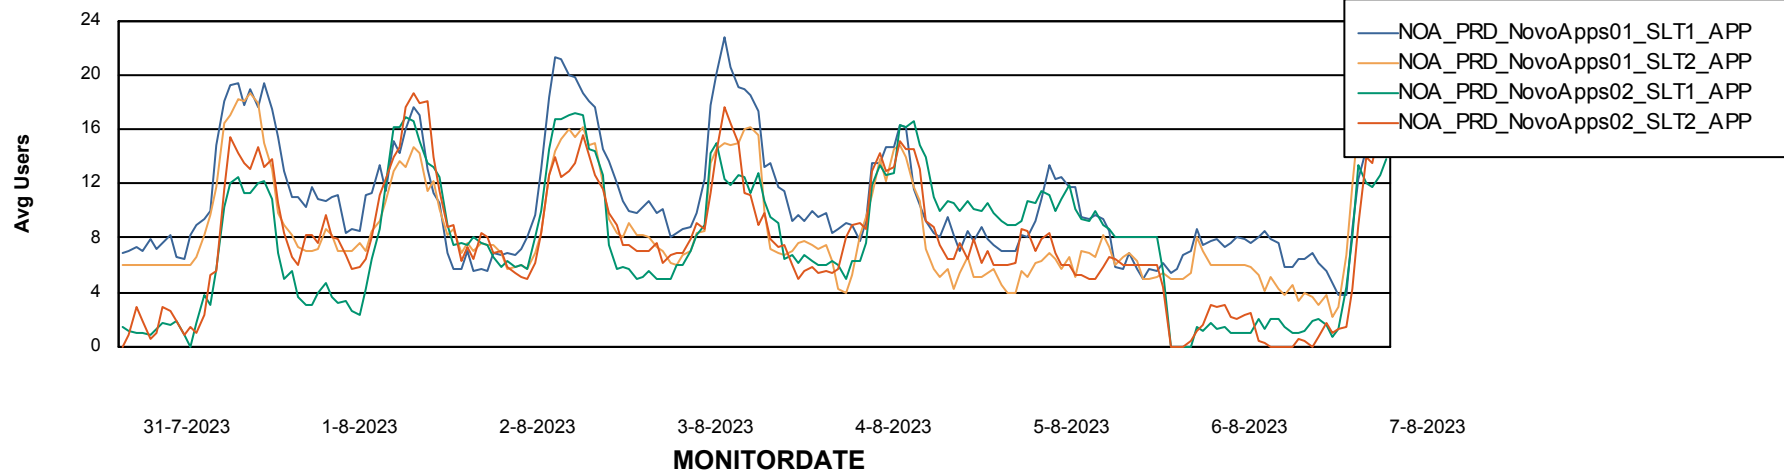

Avg users per day per ABS server