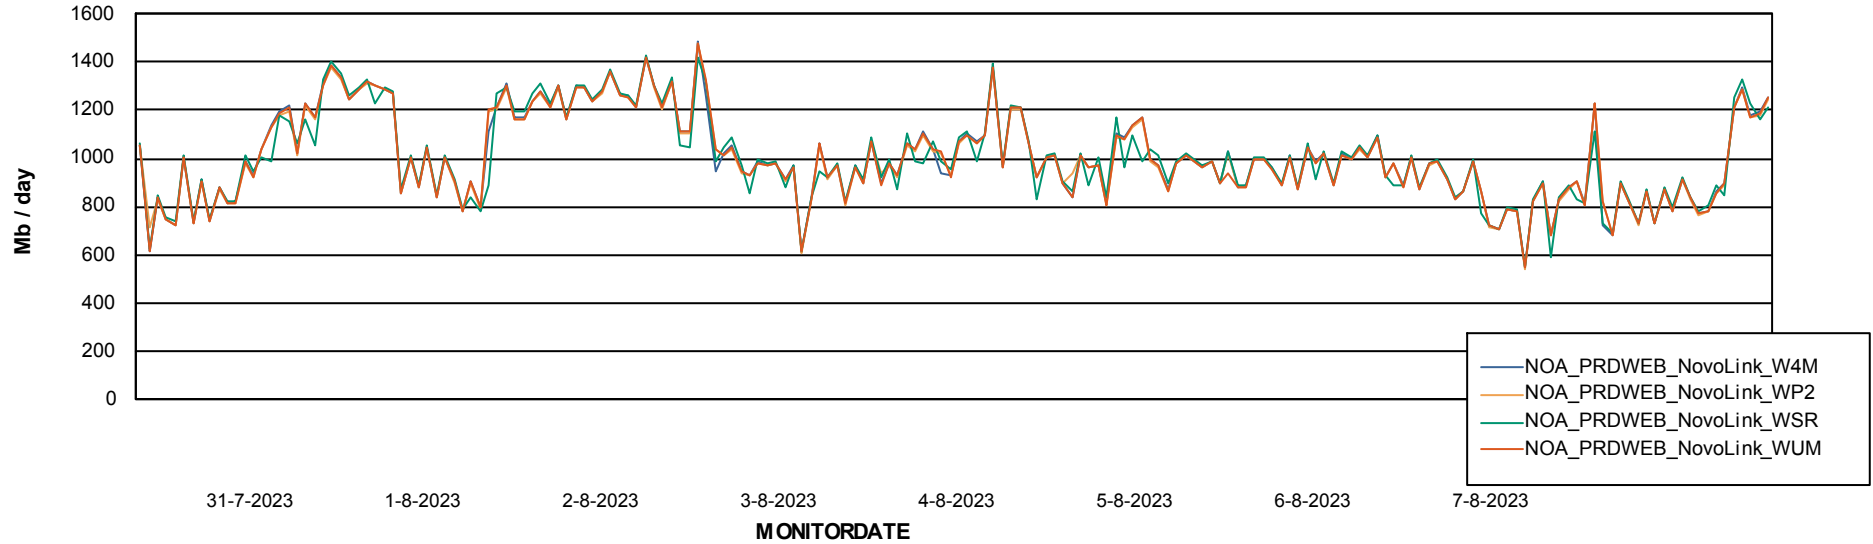

ABSSolute Web Component Services

Avg memory used per ABS Web component