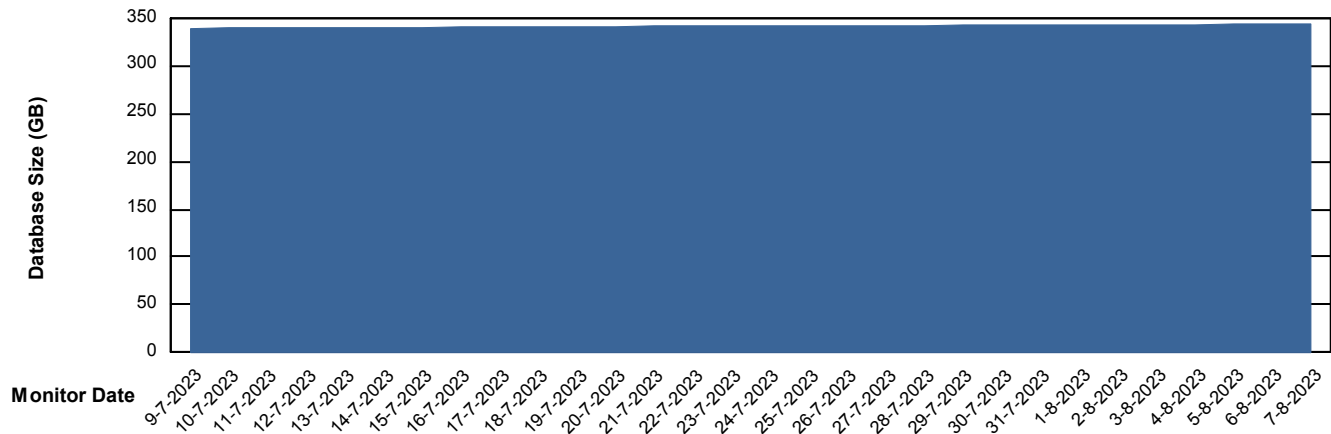

# Weekly SLA Customer Report

Customer NOA\_Production (24/7)  
Database ID 116

DATABASE SIZE NOA\_BI\_NOVOBI\_Production

### Database growth over last month