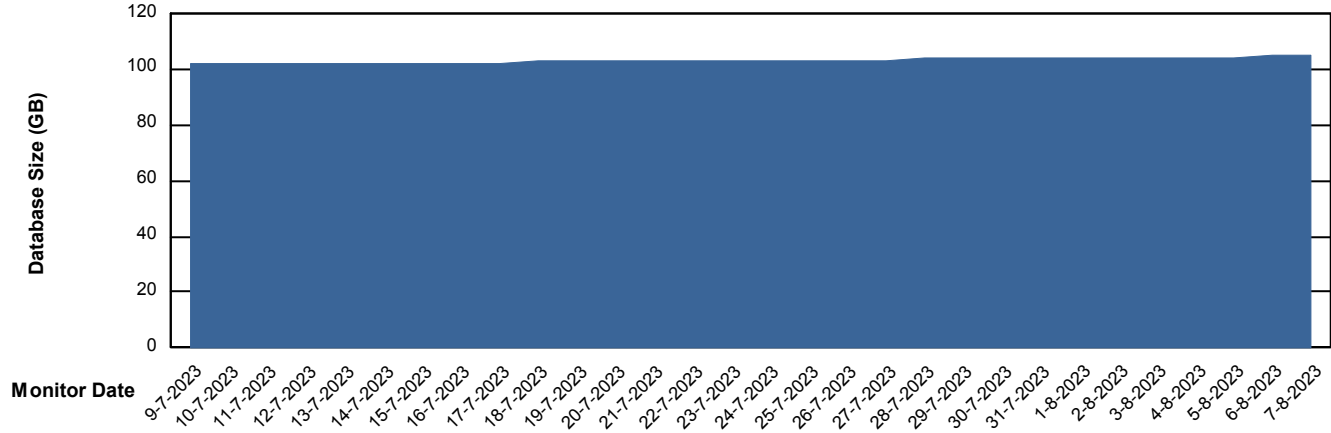

DATABASE SIZE NOA_BI_NOVOBI_Production

Database growth over last month