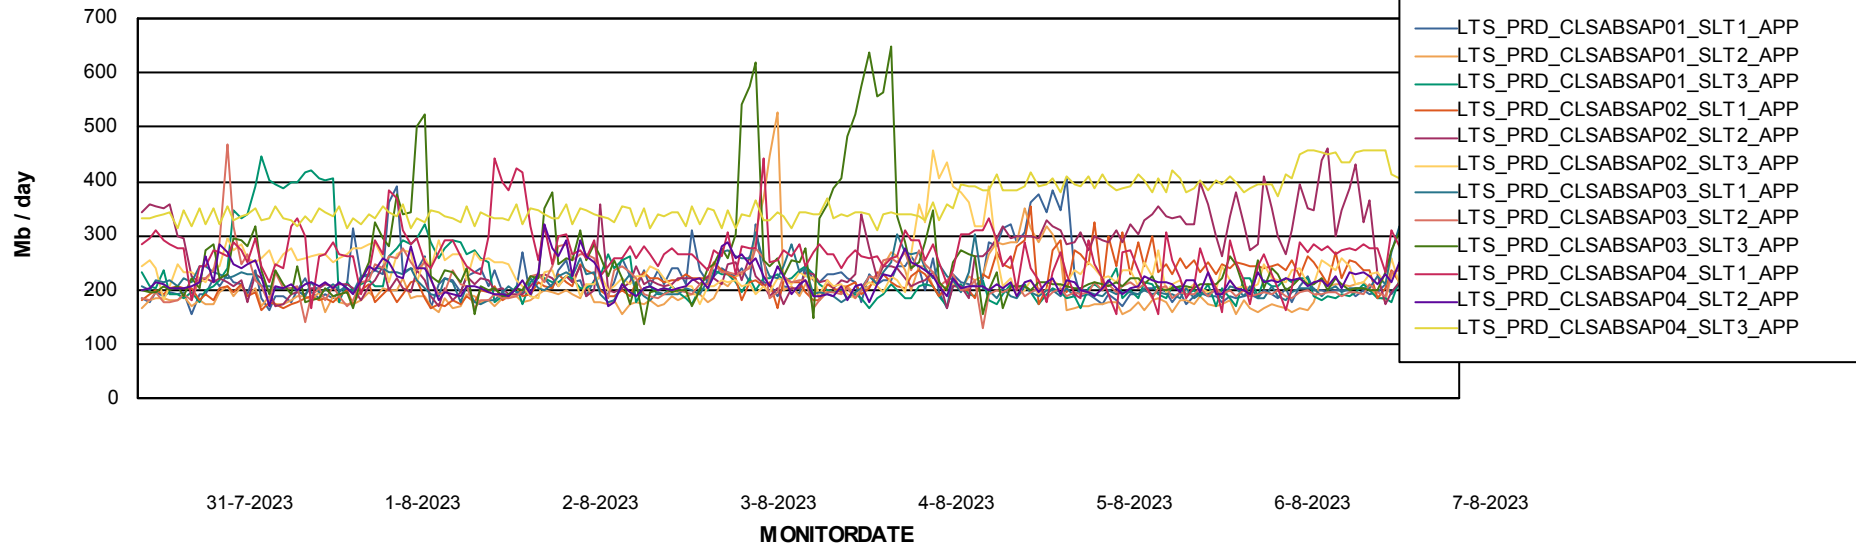

ABSSolute Application Server Services

Avg memory used per ABS Server Service