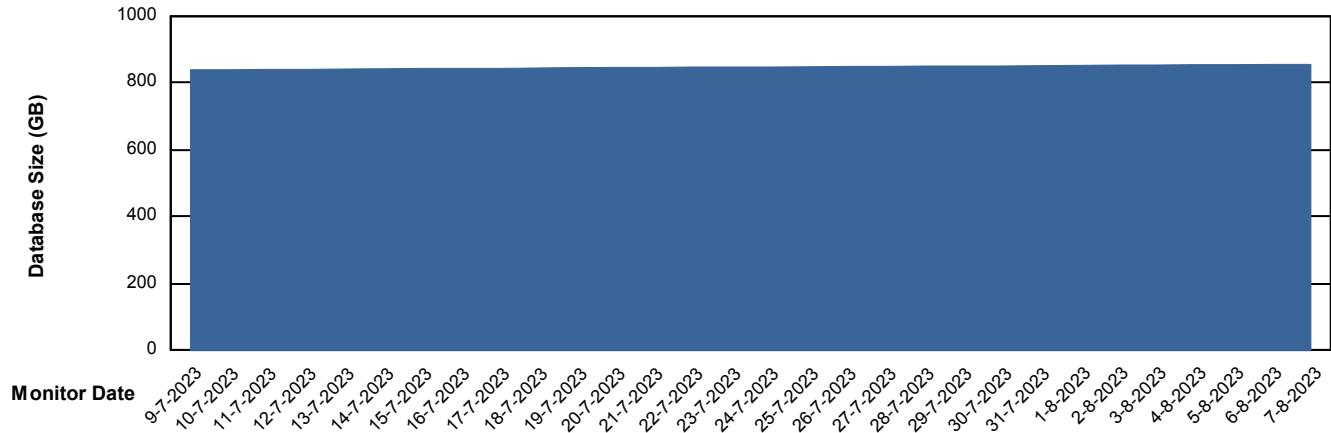

Customer LTS(CleanLease)_Production
Database ID 126

DATABASE SIZE LTS_PROD_CLSABSBI01_BI

Database growth over last month

DATABASE SIZE LTS_PROD_CLSABSDB01_PRDB

Database growth over last month

Weekly SLA Customer Report