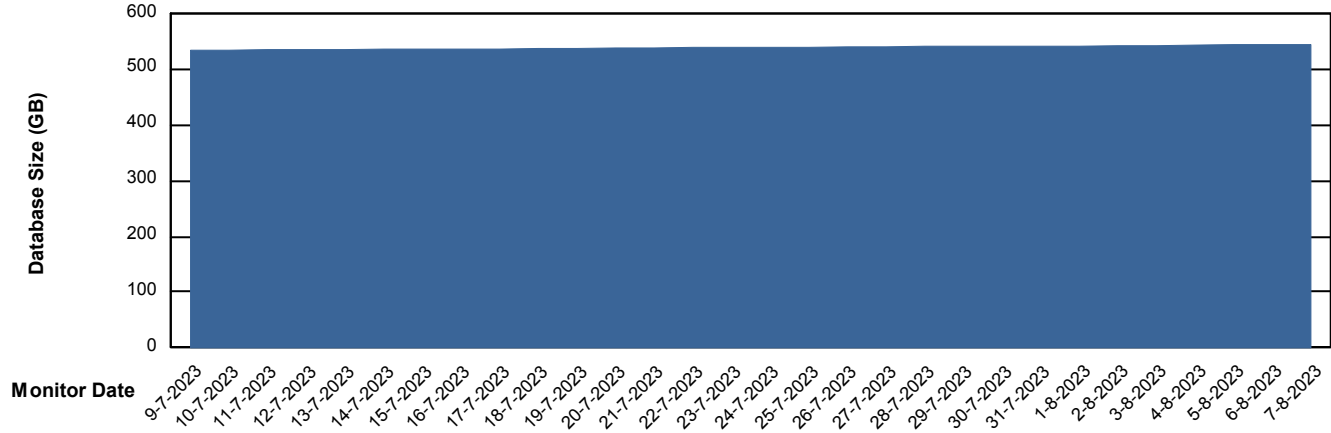

DATABASE SIZE LTS_PROD_CLSABSBI01_BI

Database growth over last month