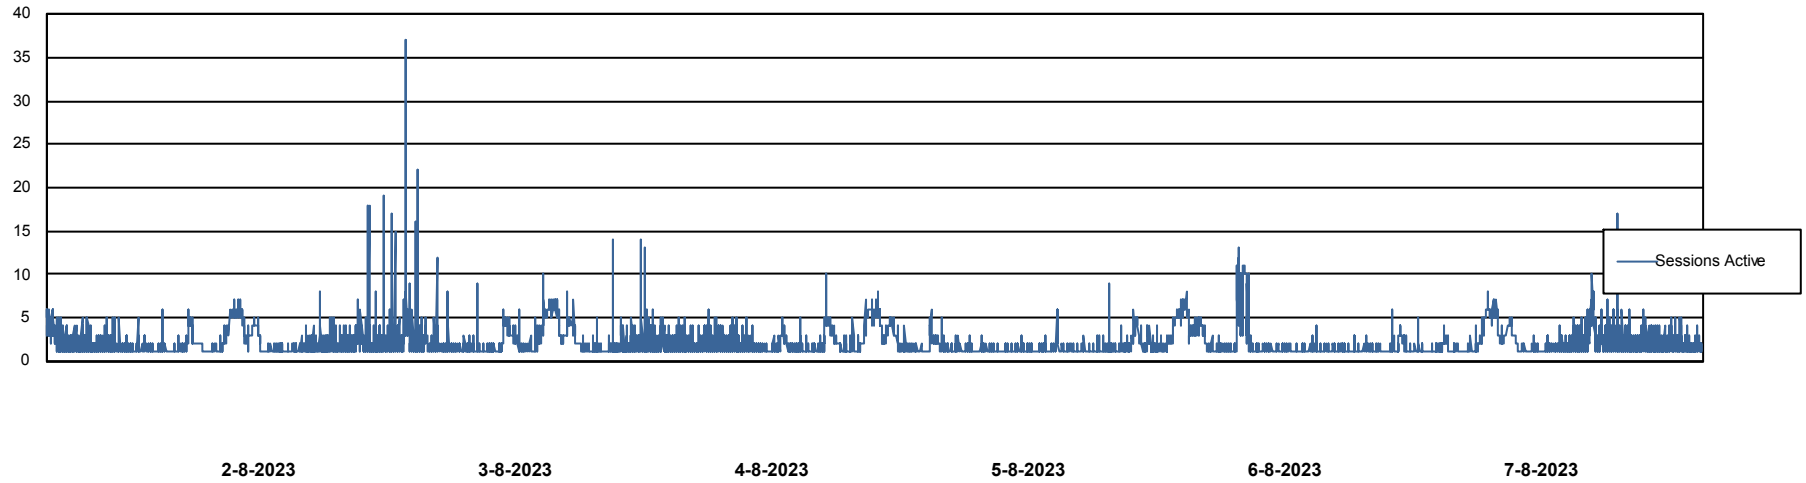

Weekly SLA Customer Report

Customer LTS(CleanLease)_Production
Database ID 126

Database Performance LTS_PROD_CLSABSBI01_BI

Weekly SLA Customer Report

Customer LTS(CleanLease)_Production
Database ID 126

Database Performance LTS_PROD_CLSABSD01_PRDB