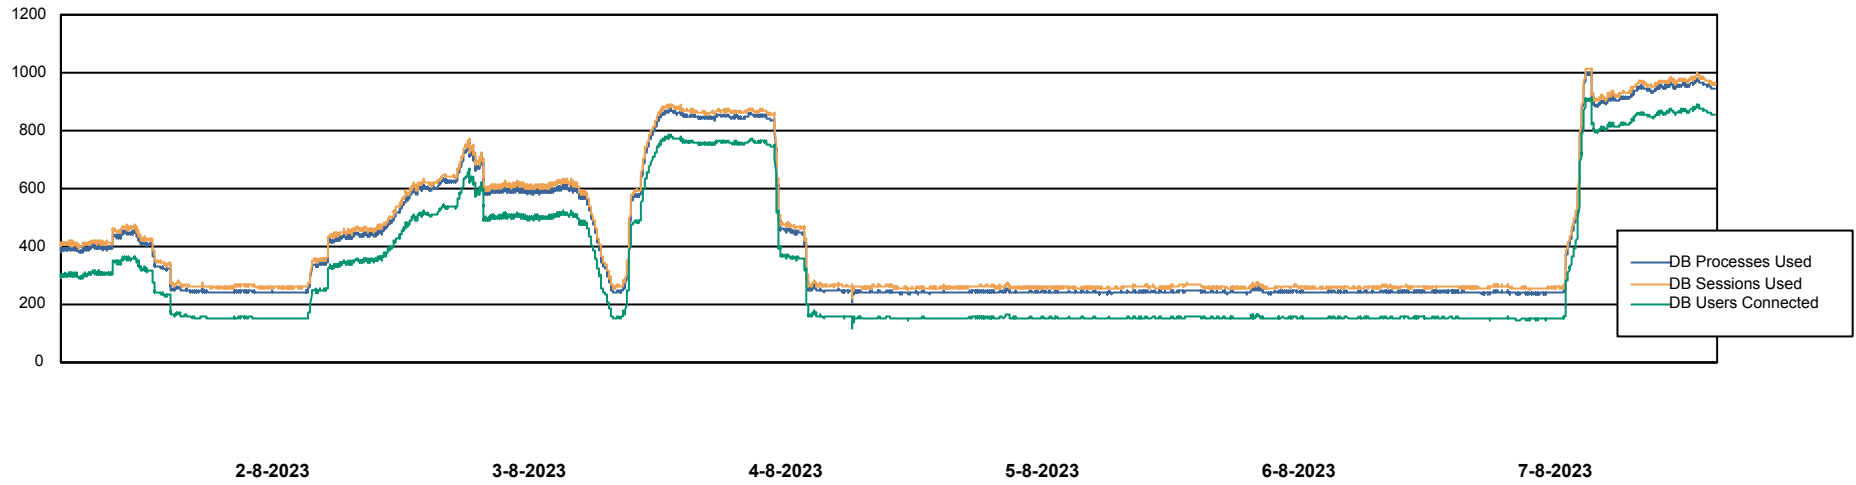

Weekly SLA Customer Report

Customer LTS(CleanLease)_Production
Database ID 126

Database Performance LTS_PROD_CLSABSBI01_BI

Weekly SLA Customer Report

Customer LTS(CleanLease)_Production
Database ID 126

Database Performance LTS_PROD_CLSABSD01_PRDB