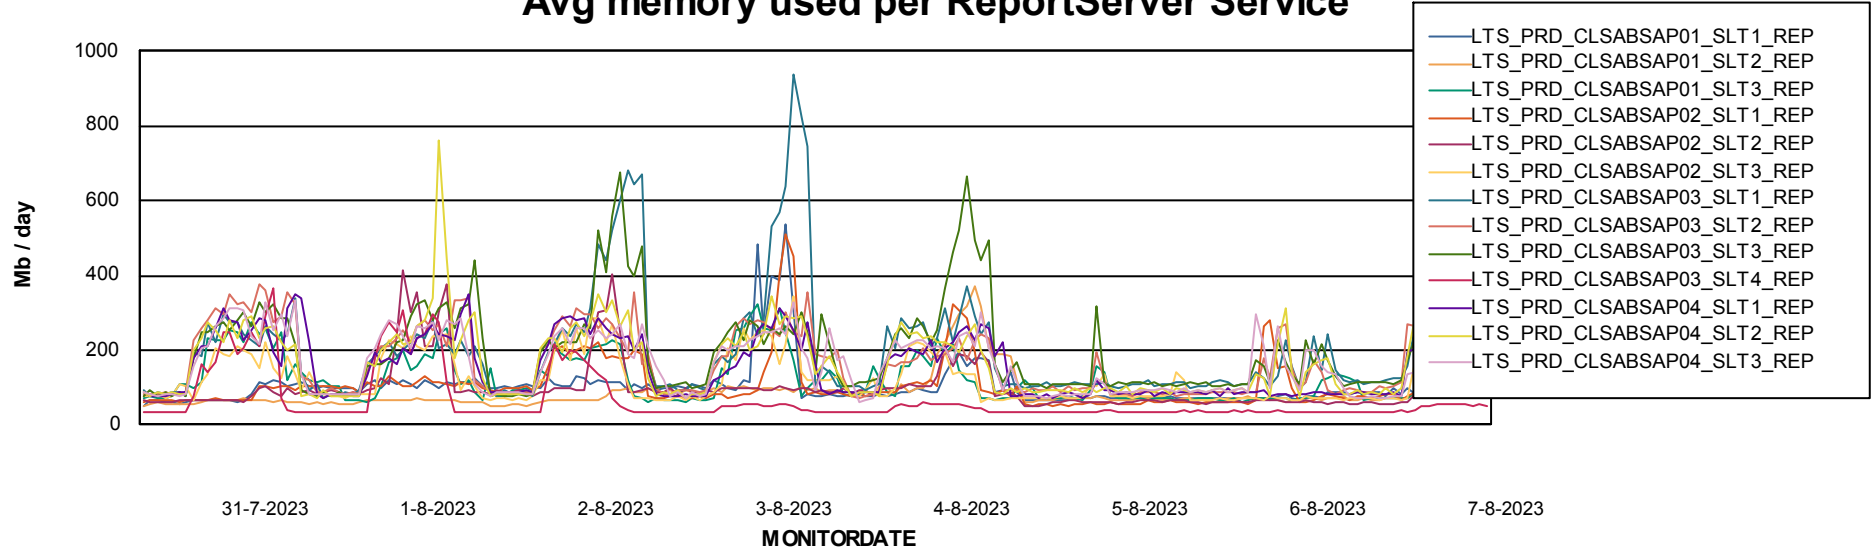

ABSSolute Application ReportServer Services

Avg memory used per ReportServer Service