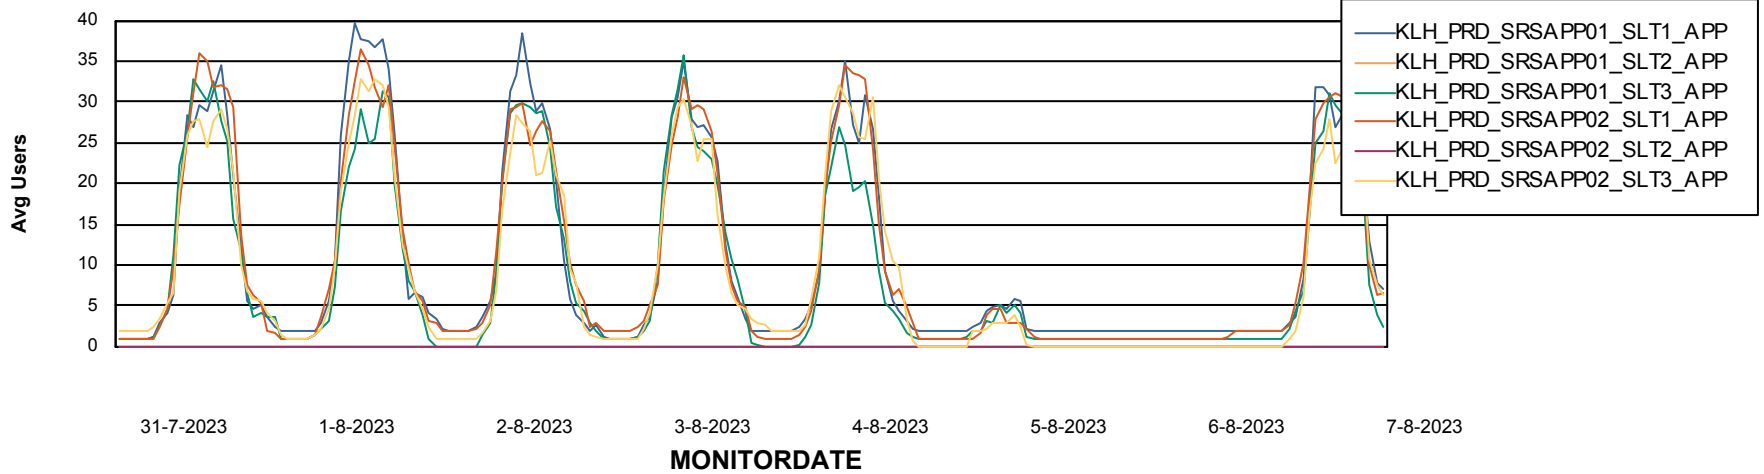

Avg users per day per ABS server