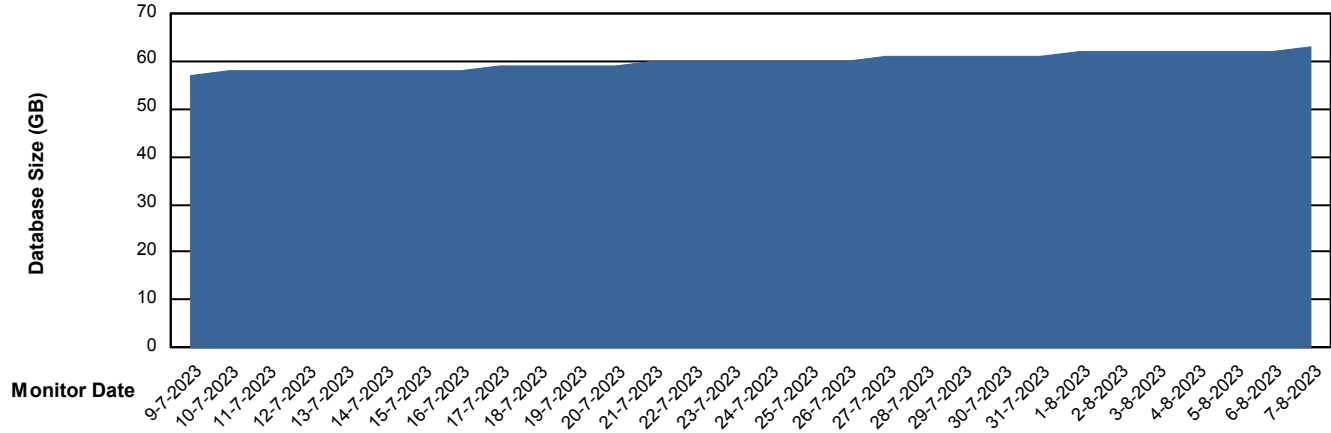

Weekly SLA Customer Report

Customer KLH_Production (24/7)
Database ID 139

Database Performance KLHDB_Standby

DB Processes Max 4
DB Processes Max 1,000
DB Processes Max 0

Weekly SLA Customer Report

Customer KLH_Production (24/7)
Database ID 139

DATABASE SIZE KLHDB_BI

Database growth over last month

DATABASE SIZE KLHDB_Production

Database growth over last month

Weekly SLA Customer Report

Customer KLH_Production (24/7)
 Database ID 139

Database Tablespace KLHDB_BI