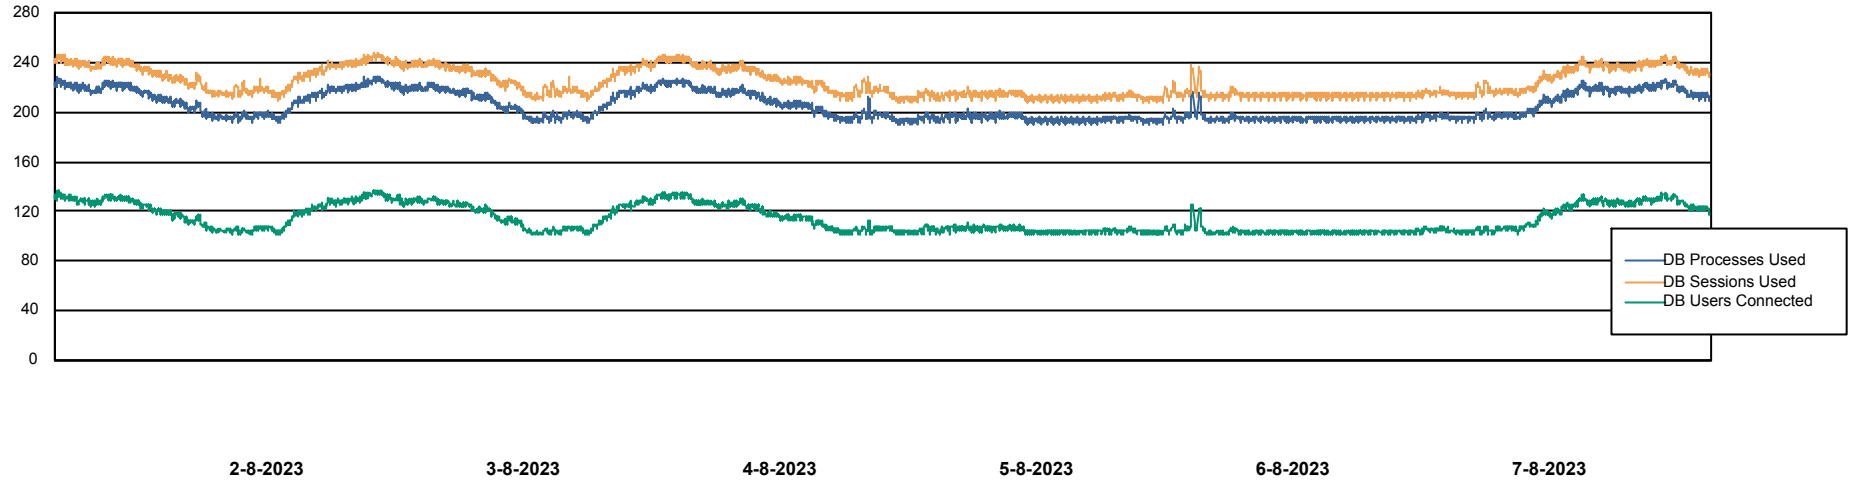

Weekly SLA Customer Report

Customer KLH_Production (24/7)
Database ID 139

Database Performance KLHDB_BI

Weekly SLA Customer Report

Customer KLH_Production (24/7)
Database ID 139

Database Performance KLHDB_Production