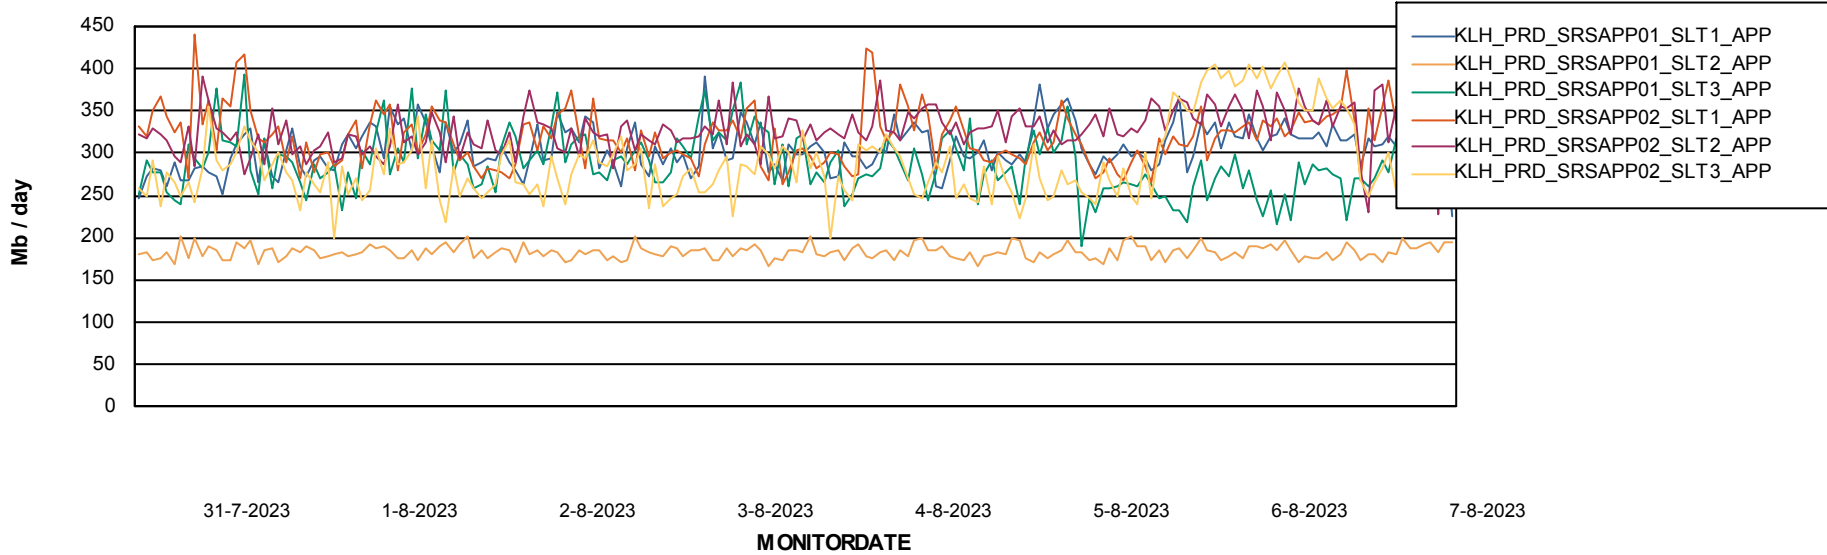

ABSSolute Application Server Services

Avg memory used per ABS Server Service