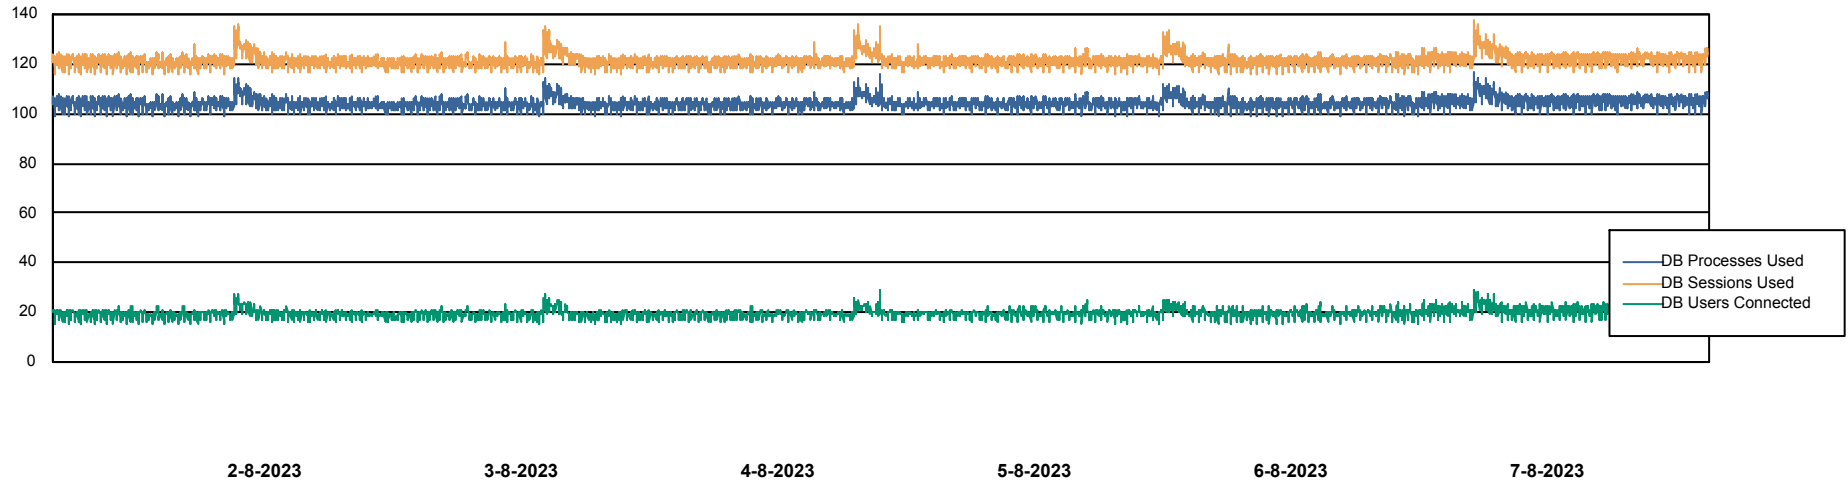

Database Performance KLHDB_BI