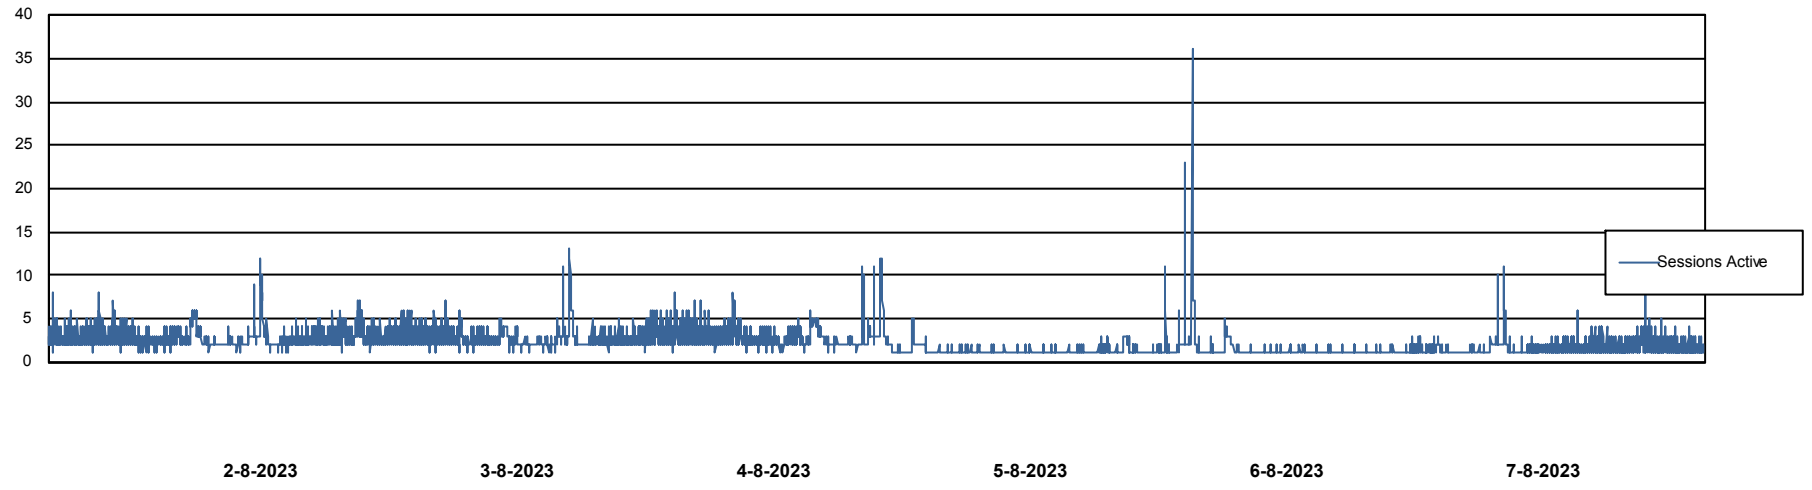

Weekly SLA Customer Report

Customer KLH_Production (24/7)
Database ID 139

Database Performance KLHDB_BI

Weekly SLA Customer Report

Customer KLH_Production (24/7)
Database ID 139

Database Performance KLHDB_Production