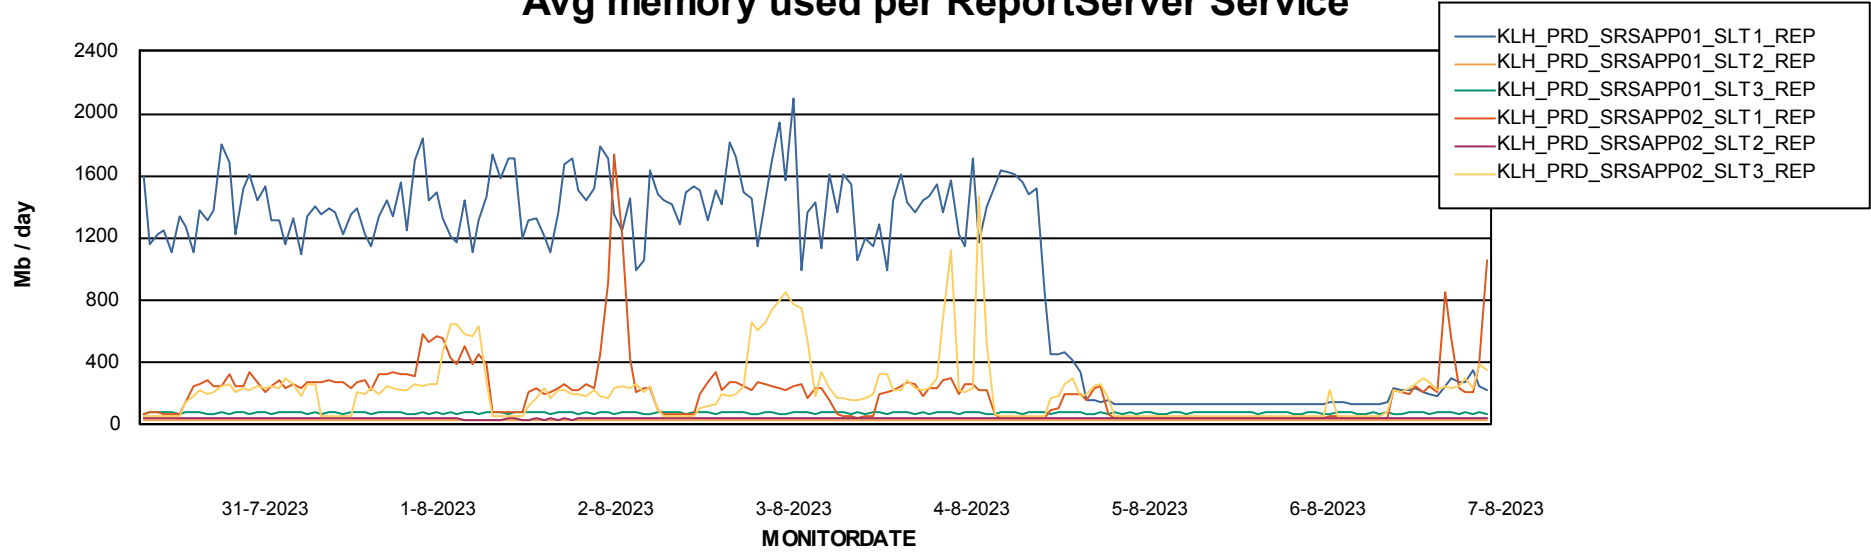

ABSSolute Application ReportServer Services

Avg memory used per ReportServer Service