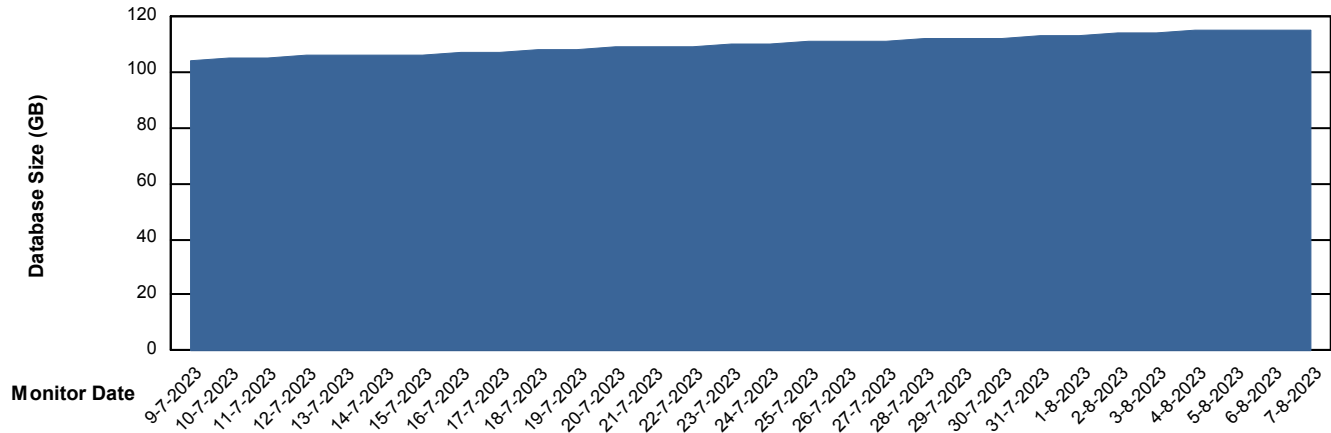

Weekly SLA Customer Report

Customer KLH_Production (24/7)
Database ID 139

Database Performance KLHDB_Standby

DB Processes Max 4
DB Processes Max 1,000
DB Processes Max 0

Weekly SLA Customer Report

Customer KLH_Production (24/7)
Database ID 139

DATABASE SIZE KLHDB_BI

Database growth over last month

DATABASE SIZE KLHDB_Production

Database growth over last month

Weekly SLA Customer Report

Customer KLH_Production (24/7)
 Database ID 139

Database Tablespace KLHDB_BI