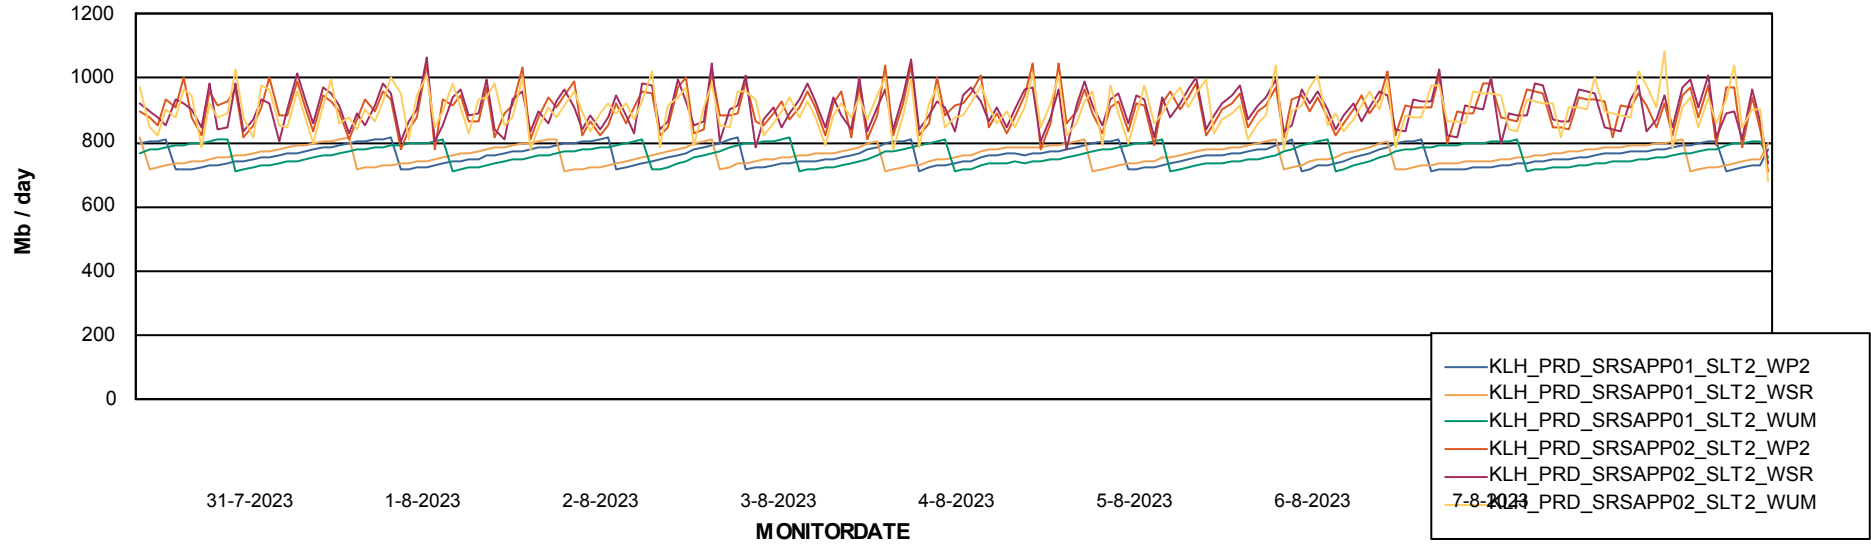

Avg memory used per ReportServer Service

Weekly SLA Customer Report

Customer KLH_Production (24/7)
Database ID 139

ABSSolute Web Component Services

Avg memory used per ABS Web component

Weekly SLA Customer Report