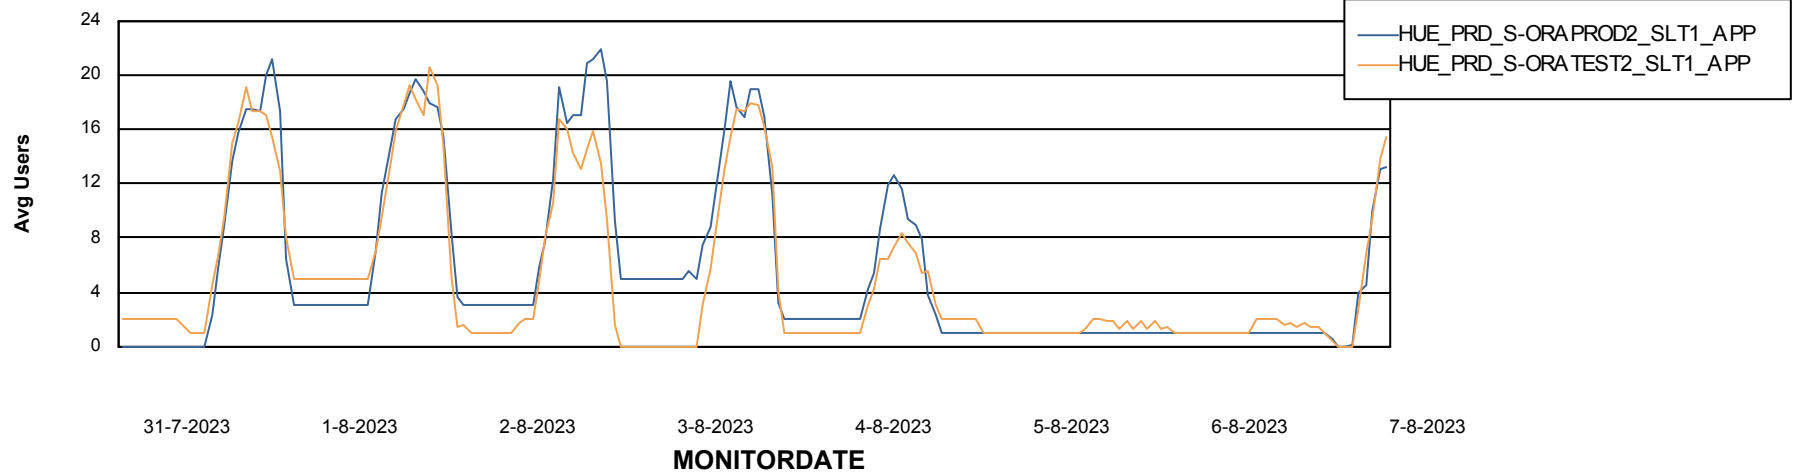

Avg users per day per ABS server