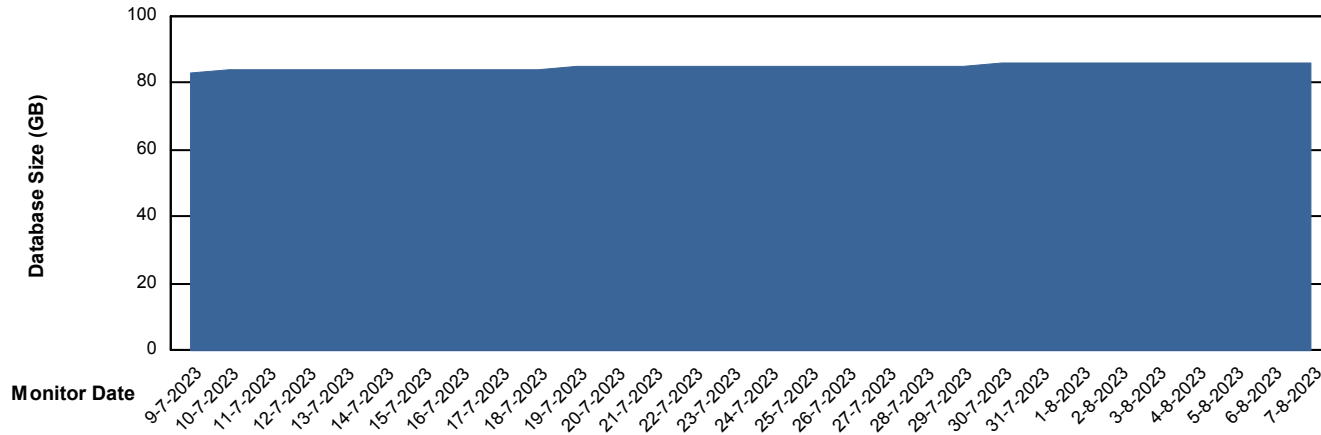

# Weekly SLA Customer Report

Customer HUE\_Production  
Database ID 154

DATABASE SIZE HUE\_PRD\_S-ORABI\_DB

### Database growth over last month