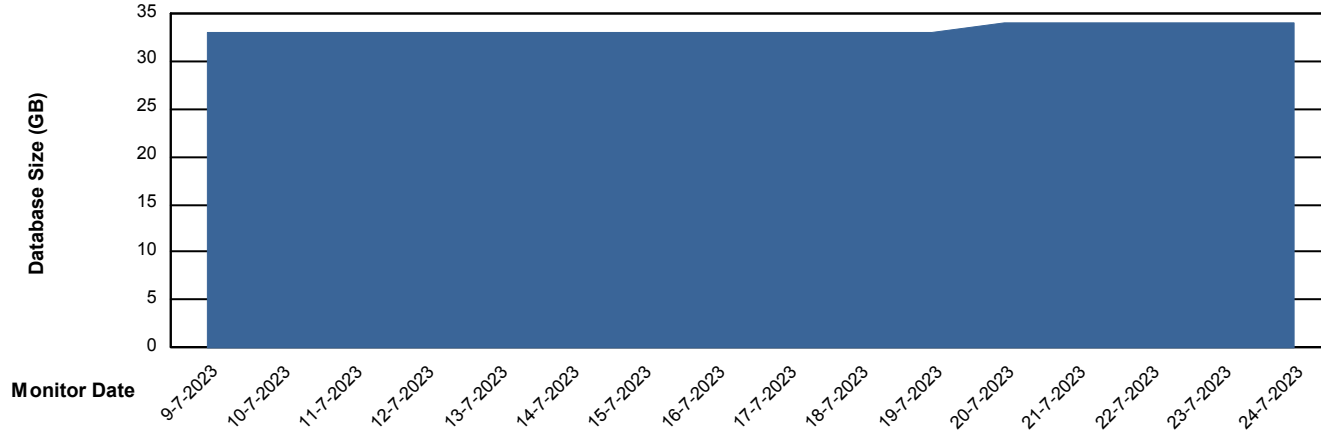

DATABASE SIZE HUE_PRD_S-ORABI_DB

Database growth over last month