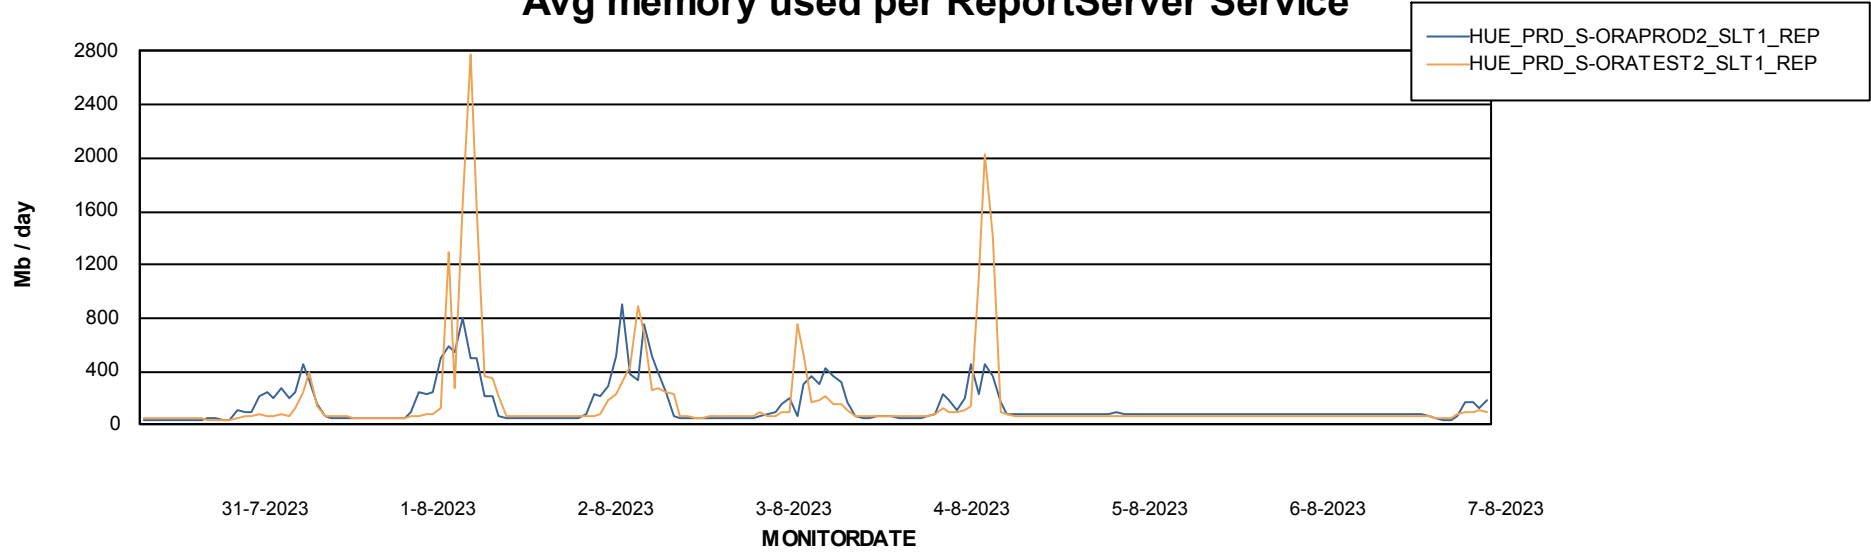

ABSSolute Application ReportServer Services

Avg memory used per ReportServer Service