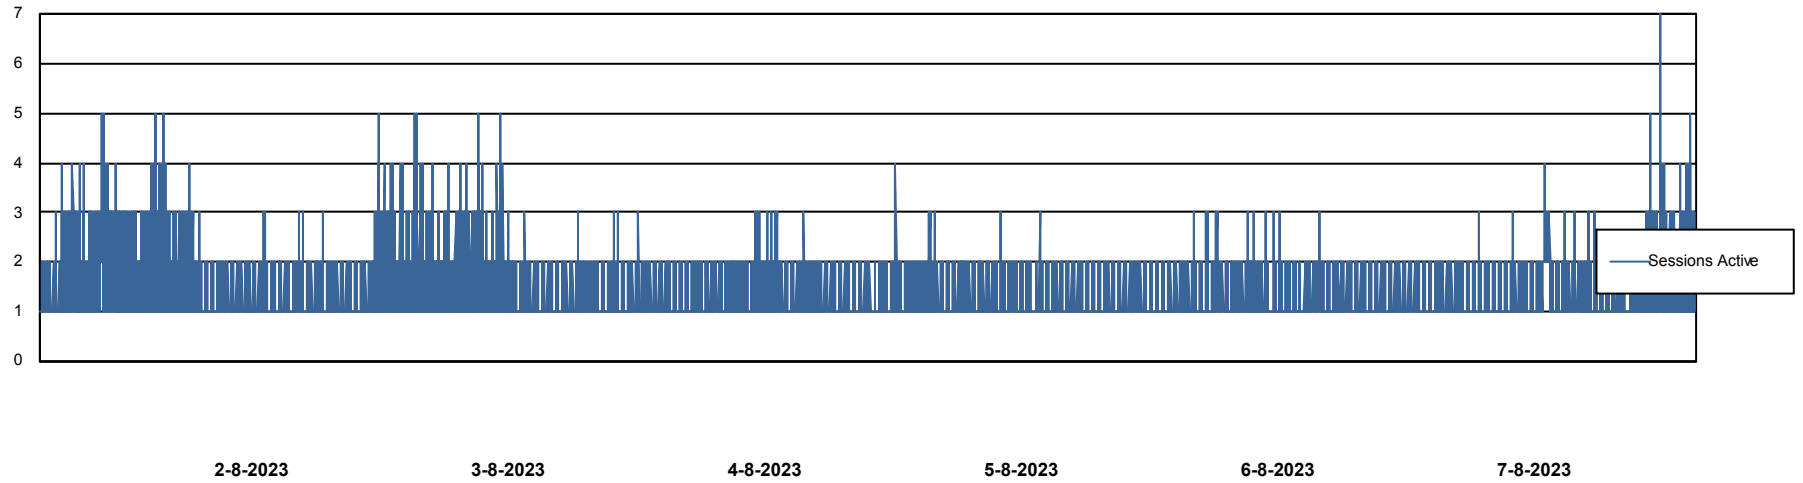

Database Performance HUE_PRD_S-ORAPROD2_DB