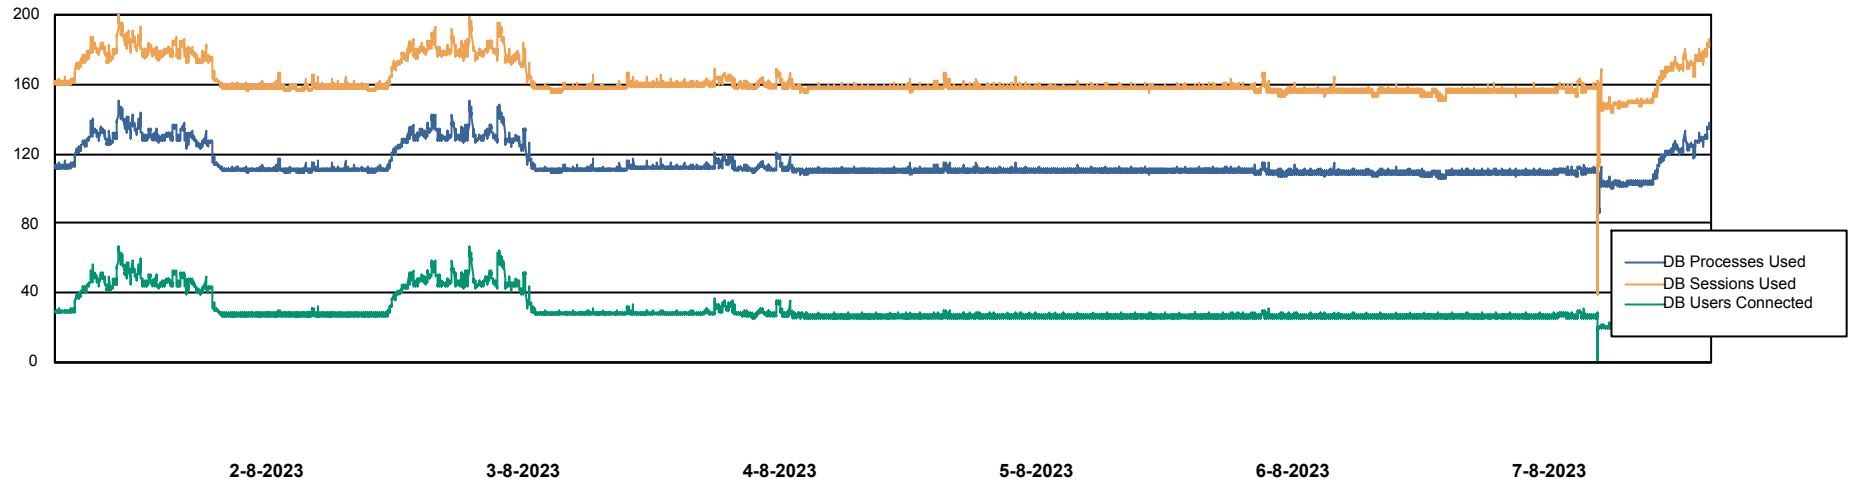

Database Performance HUE_PRD_S-ORAPROD2_DB