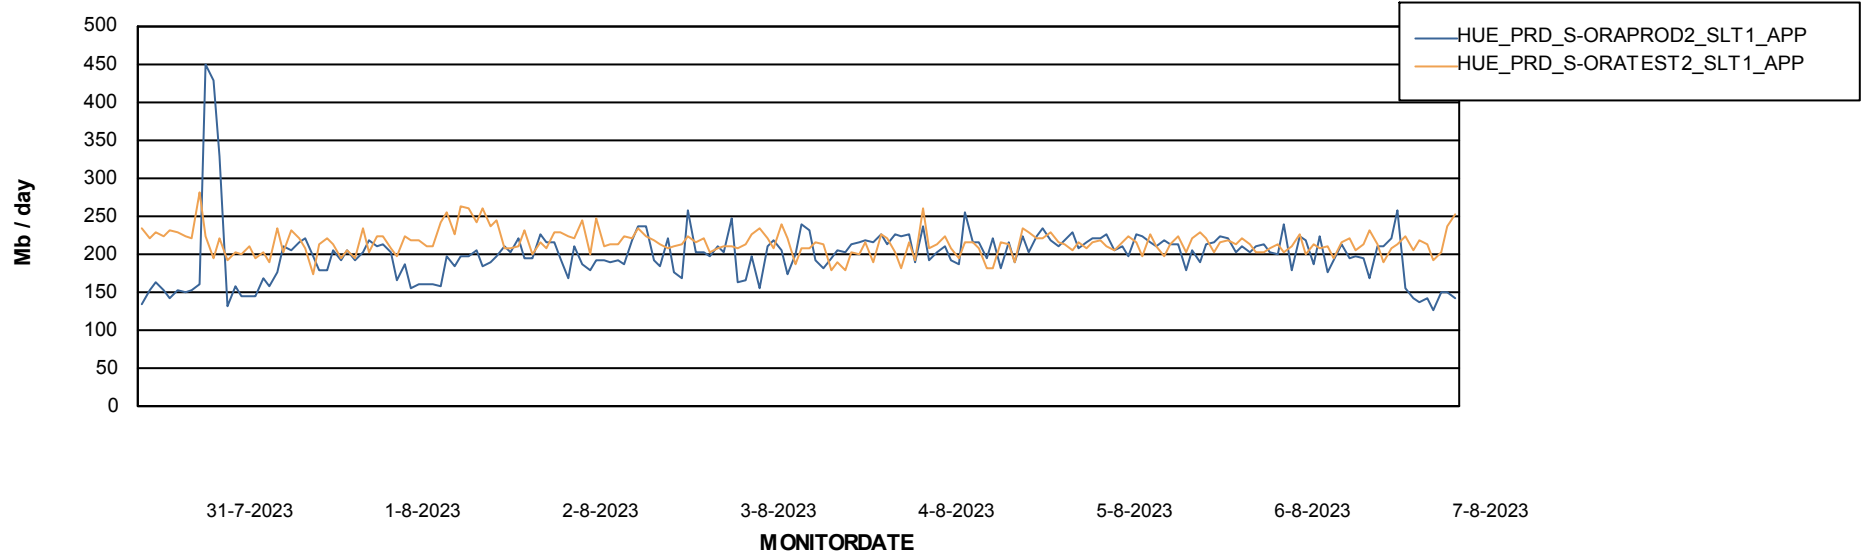

ABSSolute Application Server Services

Avg memory used per ABS Server Service