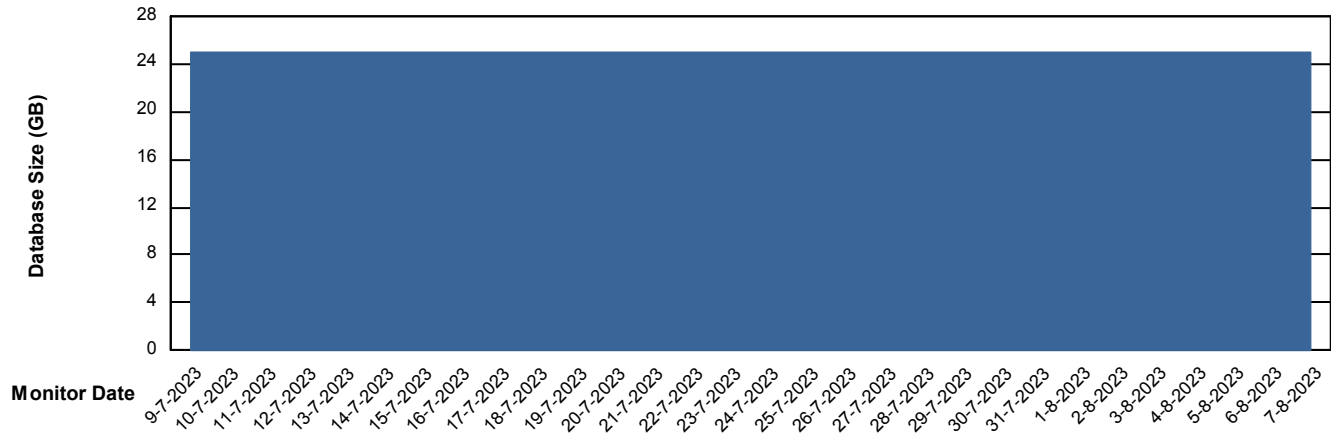

DB Processes Max 1,000

Weekly SLA Customer Report

Customer EUT_Production
Database ID 114

DATABASE SIZE EUT_EUP_PRD_URVINA22T_DB

Database growth over last month

DATABASE SIZE EUT_URM_PRD_URVINA26_DB

Database growth over last month