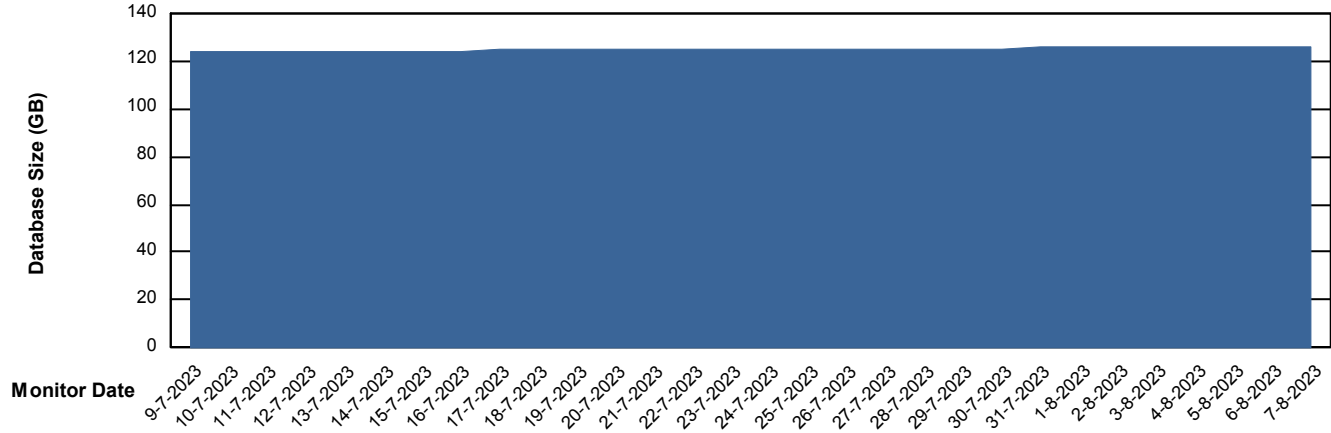

DB Processes Max 1,000

Weekly SLA Customer Report

Customer EUT_Production
Database ID 114

DATABASE SIZE EUT_EUP_PRD_URVINA22T_DB

Database growth over last month

DATABASE SIZE EUT_URM_PRD_URVINA26_DB

Database growth over last month