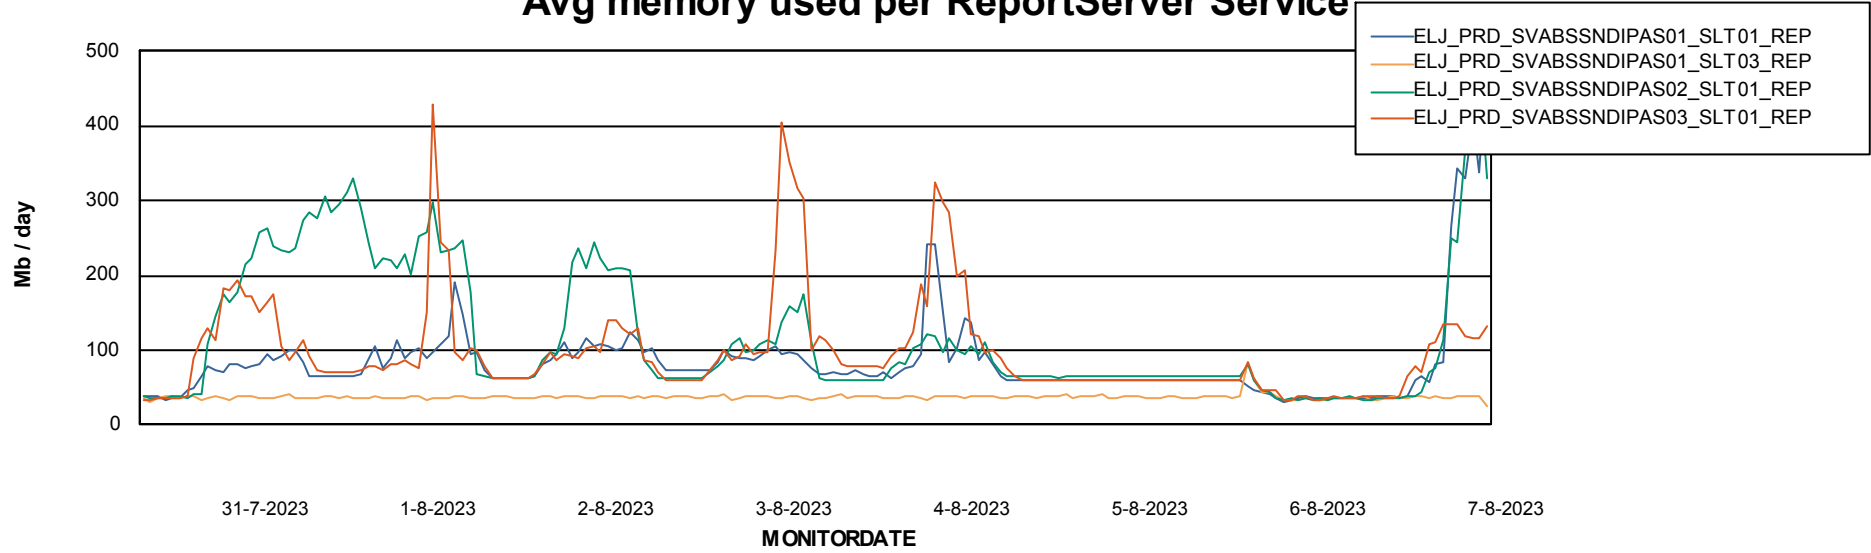

ABSSolute Application ReportServer Services

Avg memory used per ReportServer Service