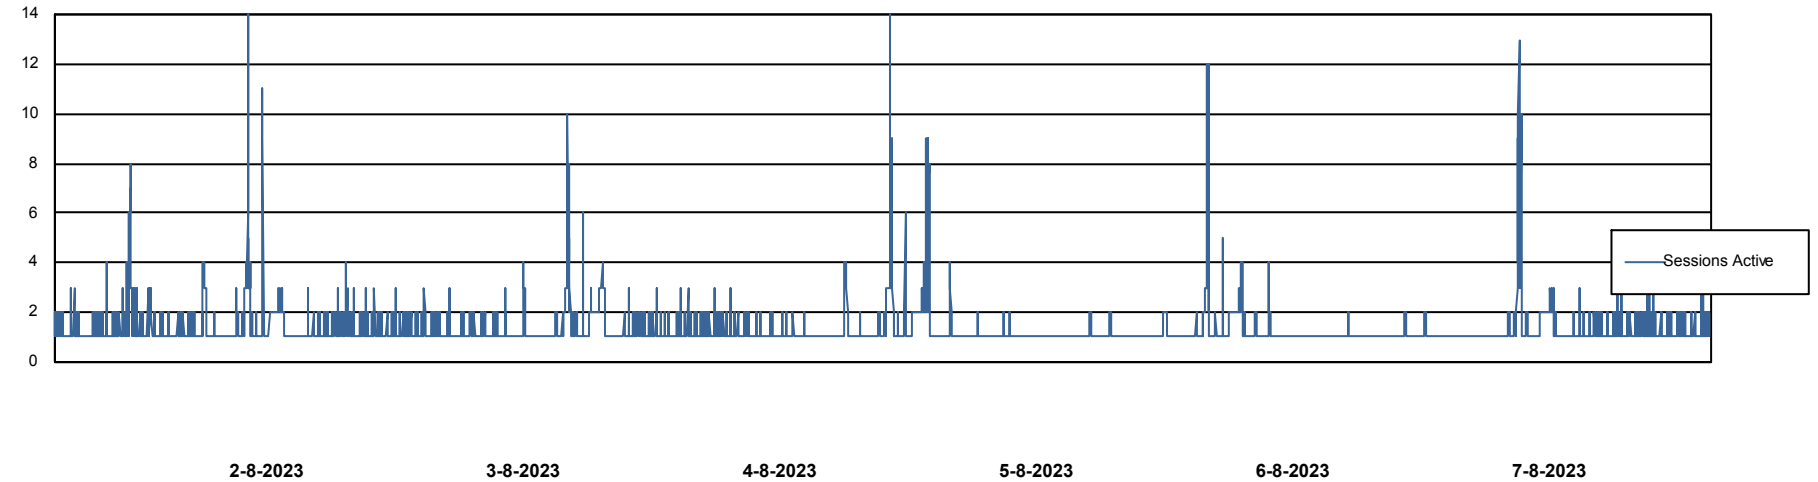

Database Performance ELJ_FRASEQXPRDDB01_PROD_DB