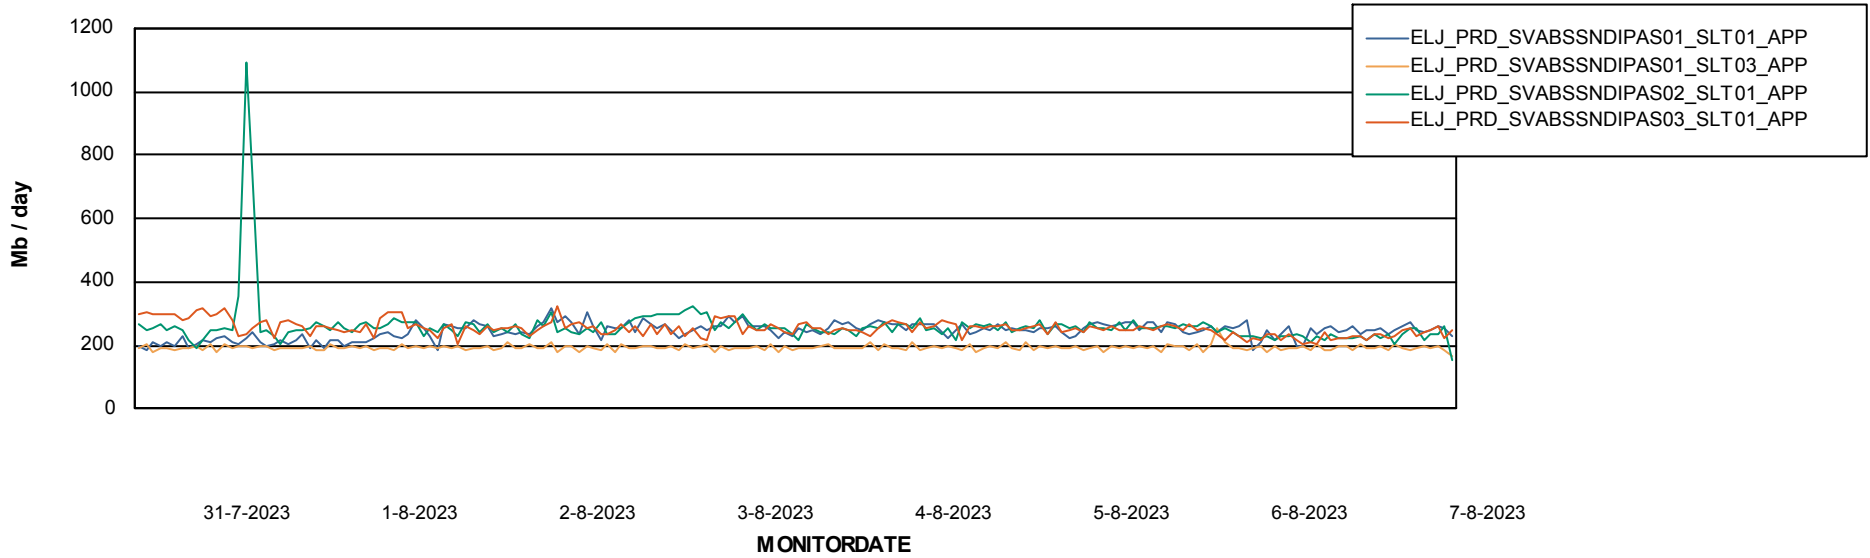

ABSSolute Application Server Services

Avg memory used per ABS Server Service