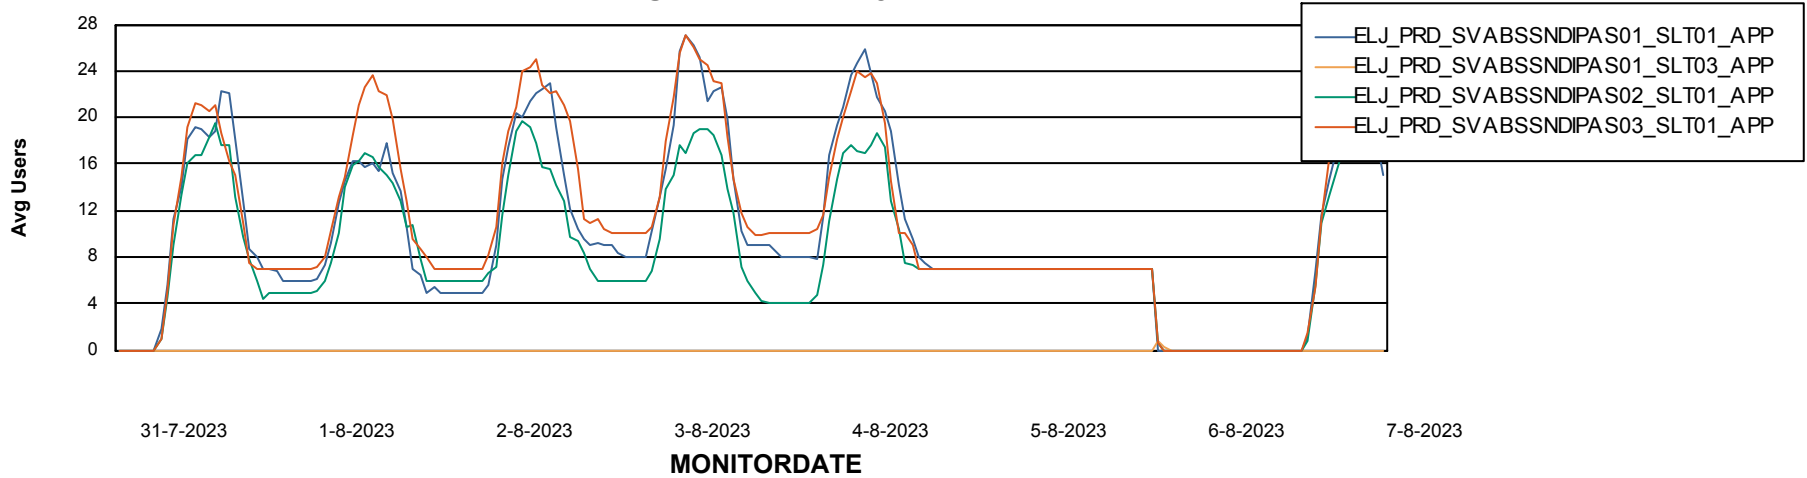

Avg users per day per ABS server