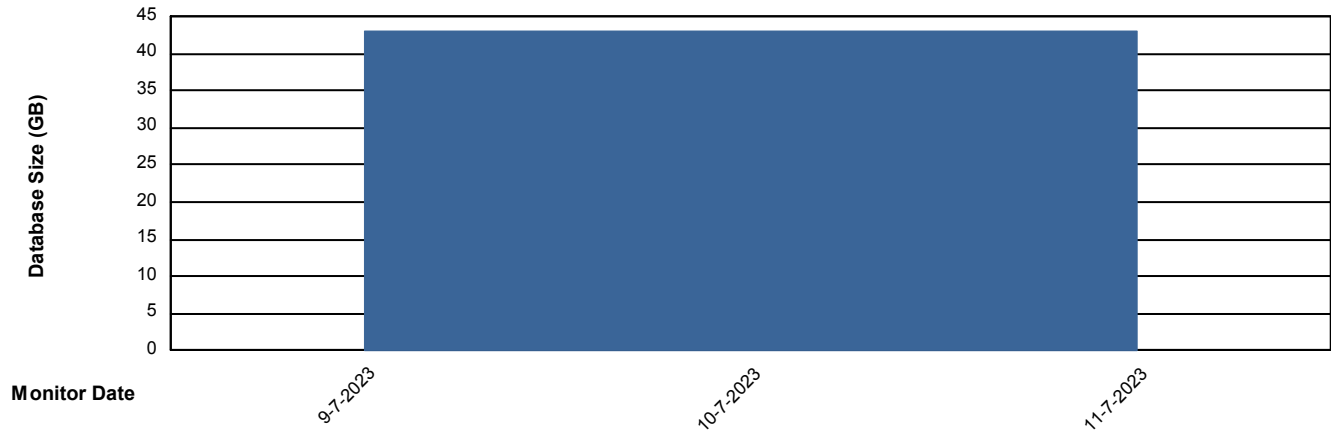

DATABASE SIZE ELJDB_BI

Database growth over last month