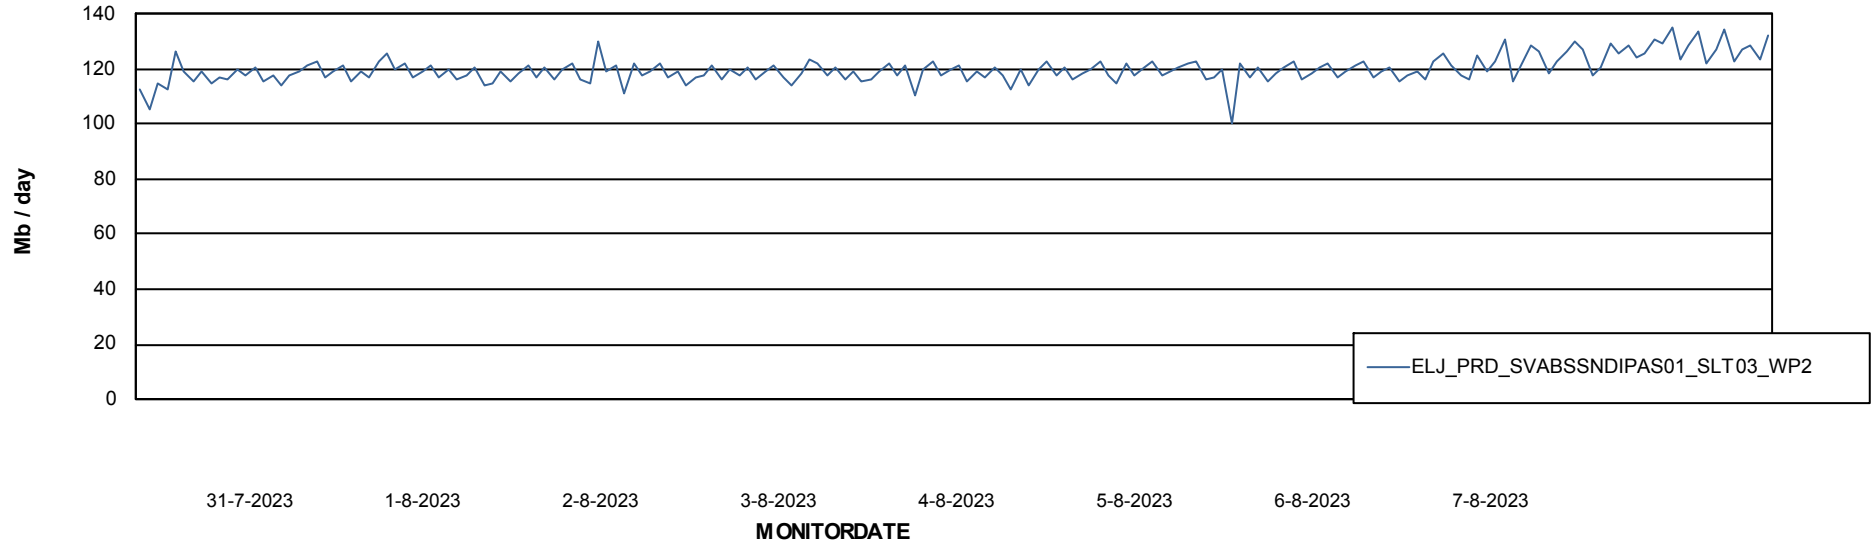

ABSSolute Web Component Services

Avg memory used per ABS Web component