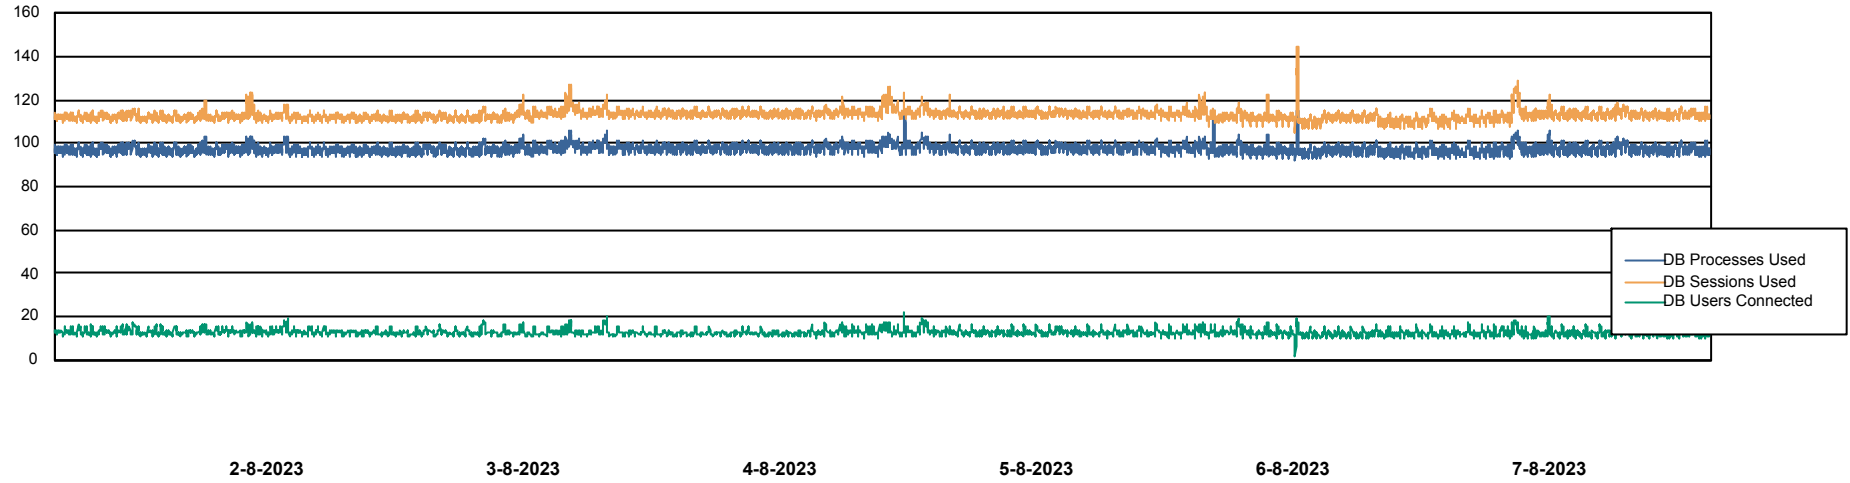

Database Performance ELJDB_BI_FRASEQXPRDDB03