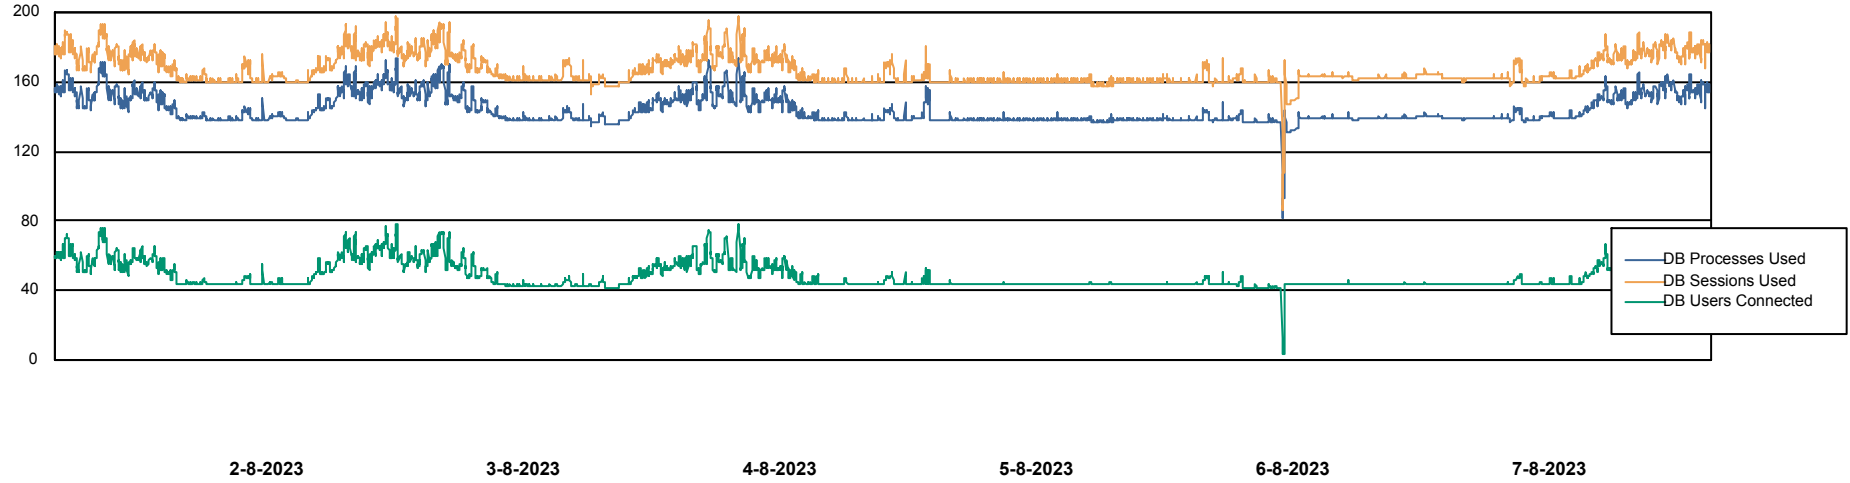

Database Performance ELJ_FRASEQXPRDDB01_PROD_DB