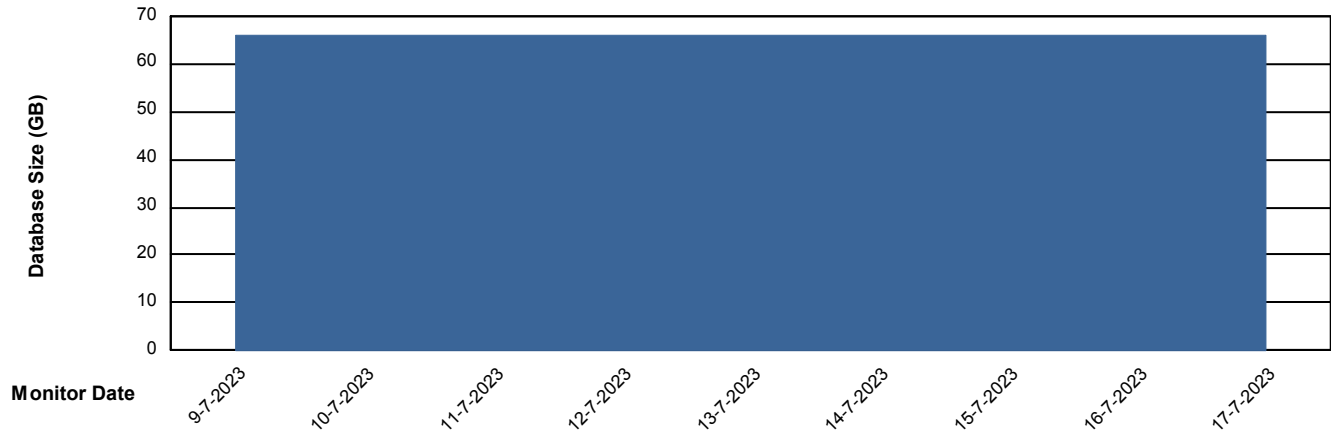

DATABASE SIZE ELJDB_Production

Database growth over last month