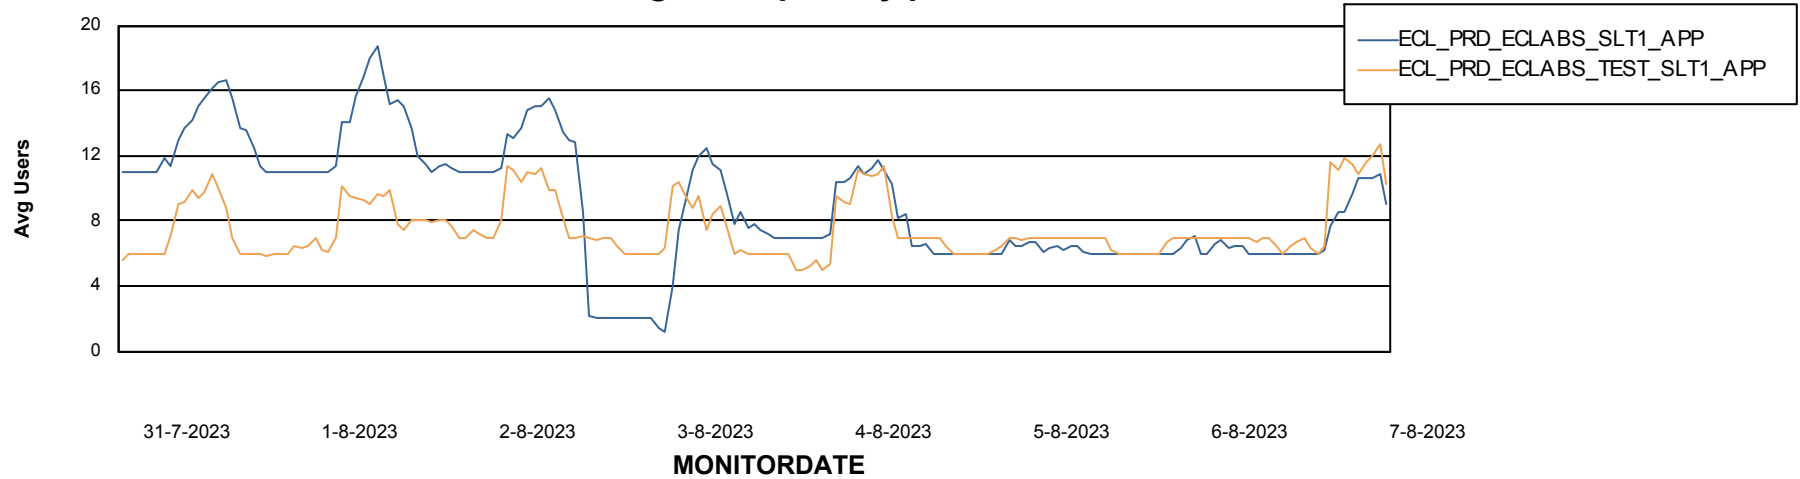

Weekly SLA Customer Report

Customer ECL_Production
Database ID 156

Standby Database Health ECL_Production

Recovery lag for last 7 days

Weekly SLA Customer Report

Customer ECL_Production
Database ID 156

ABSSolute Application Server Services

Avg memory used per ABS Server Service

Avg users per day per ABS server

Weekly SLA Customer Report

Customer ECL_Production
Database ID 156

ABSSolute Application ReportServer Services

Avg memory used per ReportServer Service