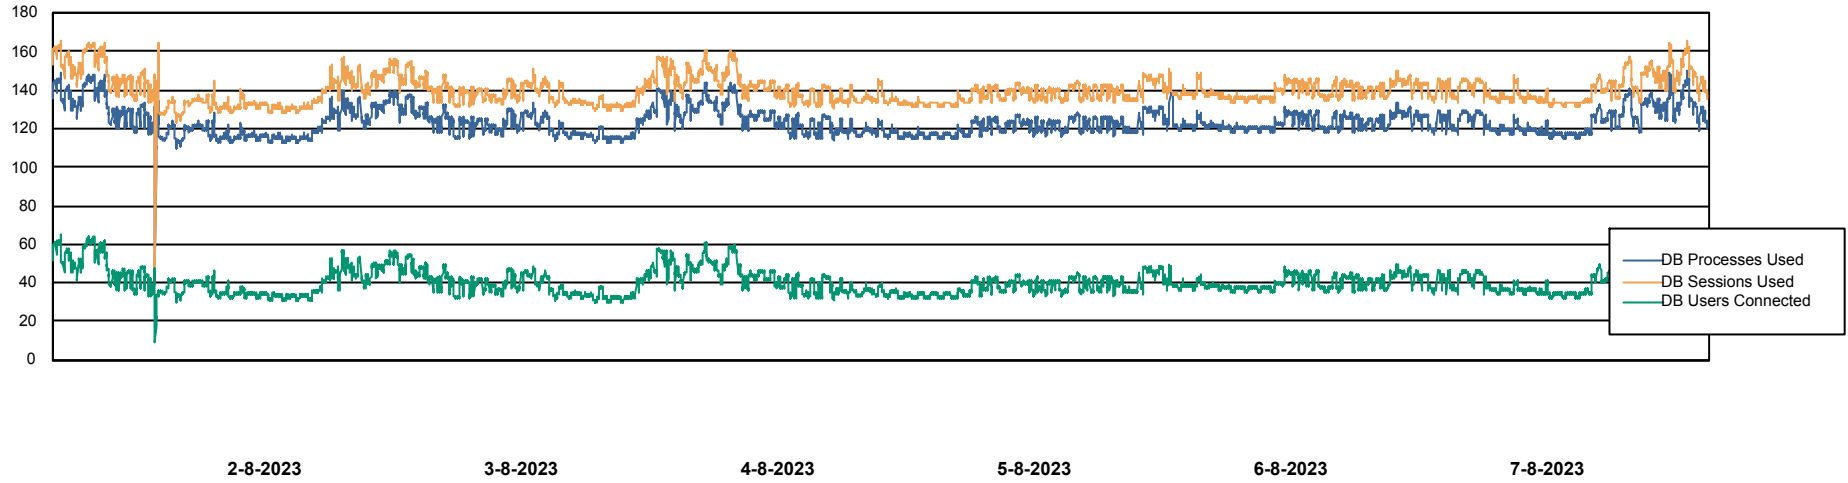

Weekly SLA Customer Report

Customer ECL_Production
Database ID 156

Harddisk Usage ECL_PRD_ECLABS-WEB

	Free disk space on C: (%)	Total disk space on C: (Gb)	Used disk space on C: (Gb)
7-8-2023	59	99	41
6-8-2023	59	99	41
5-8-2023	59	99	41
4-8-2023	59	99	41
3-8-2023	59	99	41
2-8-2023	59	99	41
1-8-2023	59	99	41

Weekly SLA Customer Report

Customer ECL_Production
Database ID 156

Database Performance ECL_PRD_ECLABS_DB_Production

Weekly SLA Customer Report

Customer ECL_Production
Database ID 156

Database Performance ECL_TEST_ECLABS-TEST_DB_STB (ECL_Standby DB)