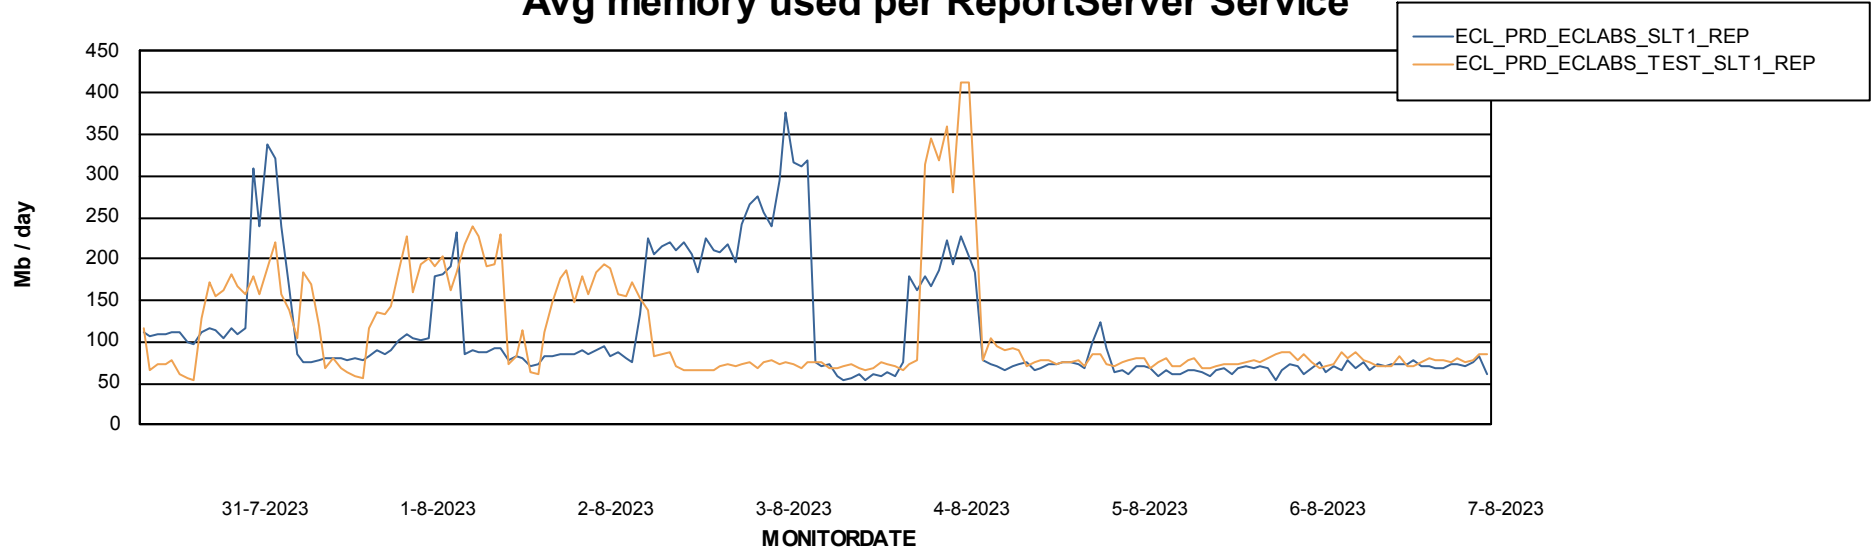

Avg memory used per ABS Server Service

Avg users per day per ABS server

Weekly SLA Customer Report

Customer ECL_Production
Database ID 156

ABSSolute Application ReportServer Services

Avg memory used per ReportServer Service

Weekly SLA Customer Report

Customer ECL_Production
Database ID 156

ABSSolute Web Component Services

Avg memory used per ABS Web component

Weekly SLA Customer Report

Customer ECL_Production
Database ID 156

Disaster per ABS component