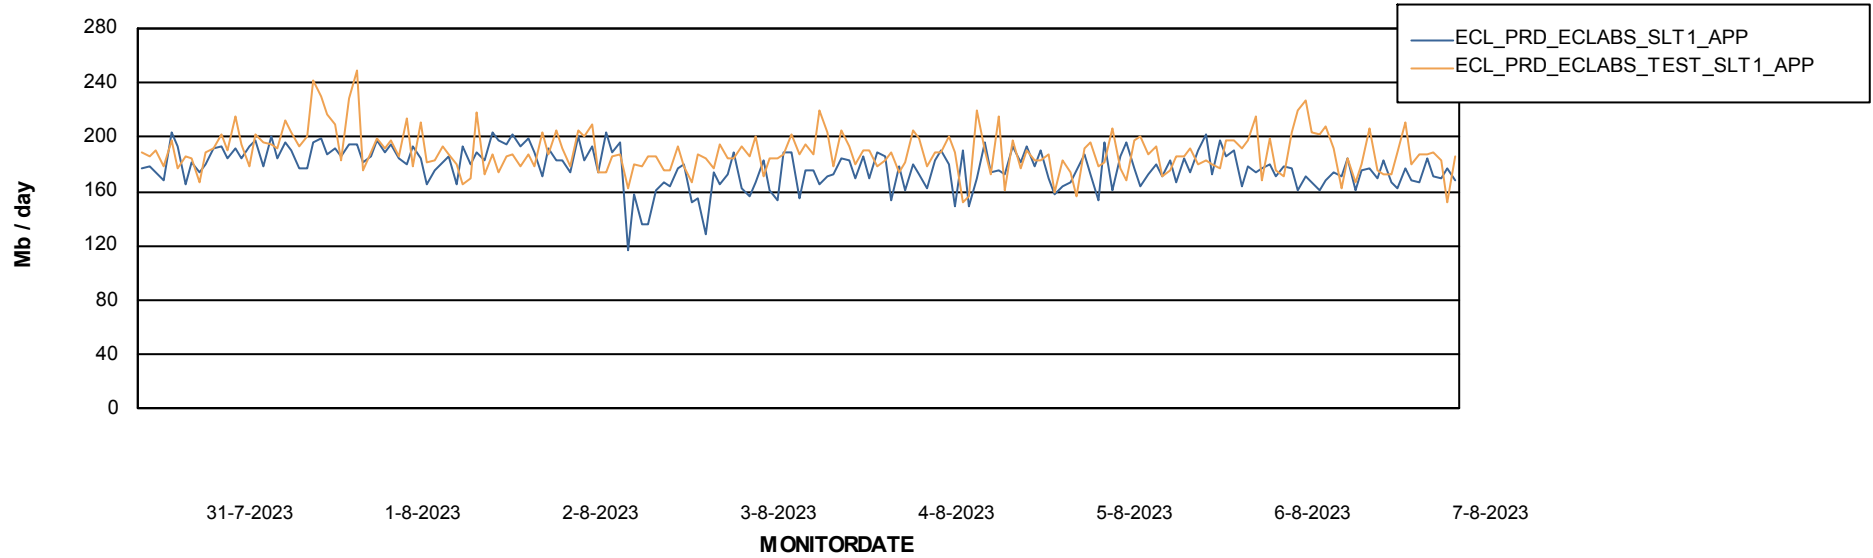

ABSSolute Application Server Services

Avg memory used per ABS Server Service