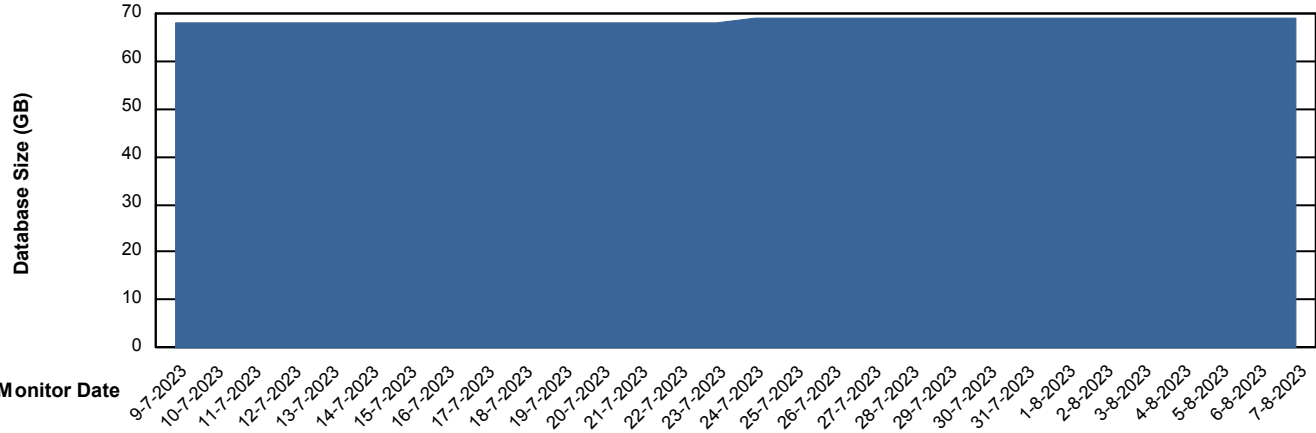

DB Processes Max 1,000

Weekly SLA Customer Report

Customer ECL_Production
 Database ID 156

DATABASE SIZE ECL_PRD_ECLABS_DB_Production

Database growth over last month

Database Tablespace ECL_PRD_ECLABS_DB_Production