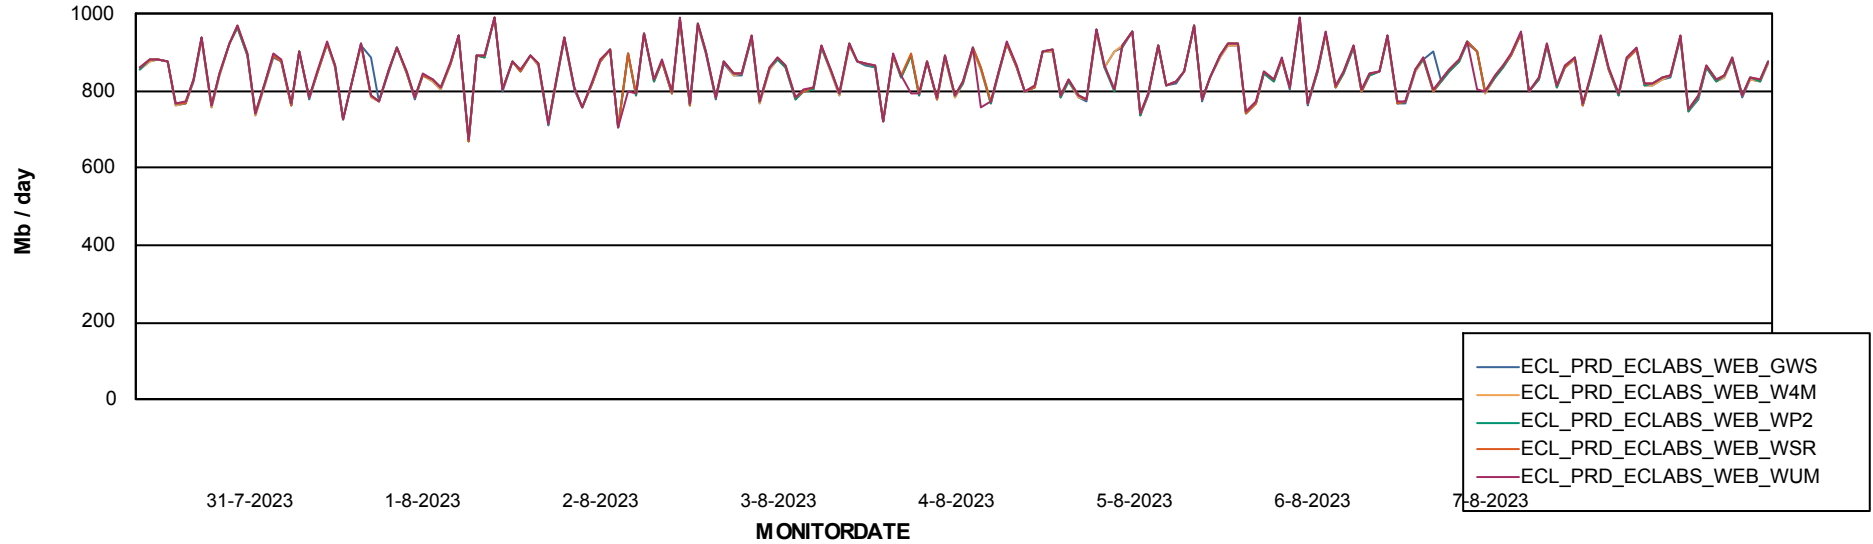

ABSSolute Web Component Services

Avg memory used per ABS Web component