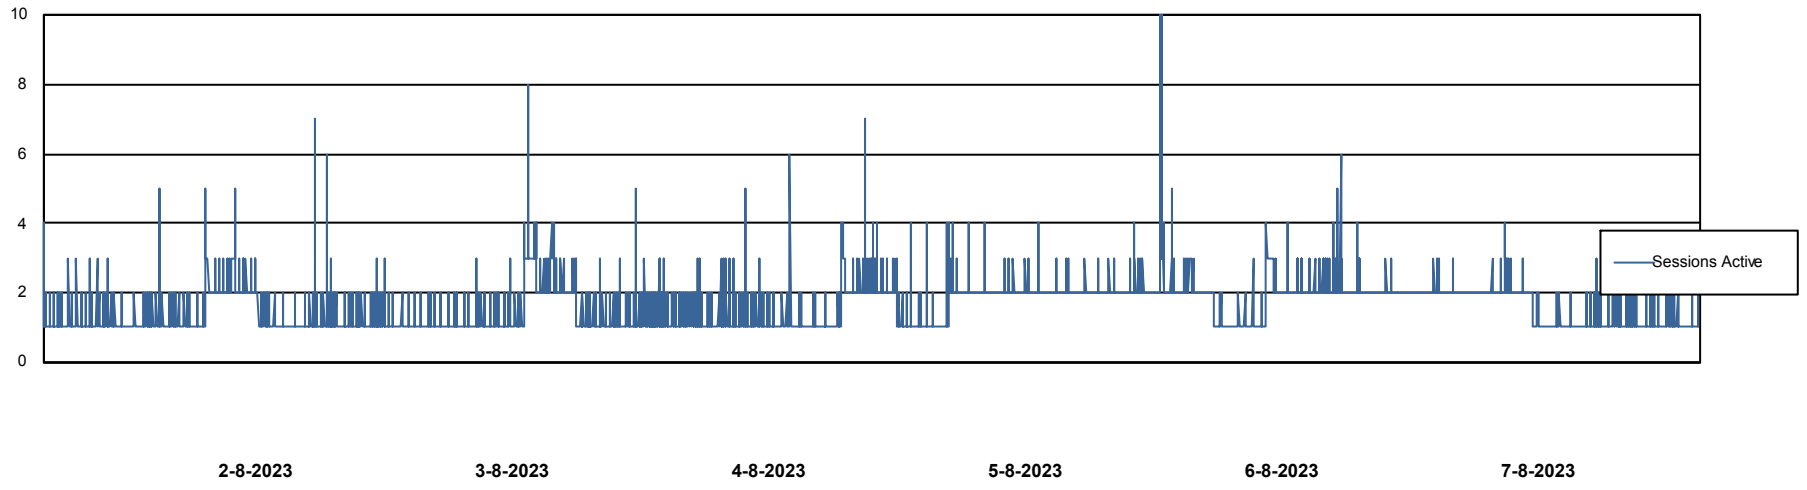

Weekly SLA Customer Report

Customer ECL_Production
Database ID 156

Harddisk Usage ECL_PRD_ECLABS-WEB

	Free disk space on C: (%)	Total disk space on C: (Gb)	Used disk space on C: (Gb)
7-8-2023	59	99	41
6-8-2023	59	99	41
5-8-2023	59	99	41
4-8-2023	59	99	41
3-8-2023	59	99	41
2-8-2023	59	99	41
1-8-2023	59	99	41

Weekly SLA Customer Report

Customer ECL_Production
Database ID 156

Database Performance ECL_PRD_ECLABS_DB_Production

Weekly SLA Customer Report

Customer ECL_Production
Database ID 156

Database Performance ECL_TEST_ECLABS-TEST_DB_STB (ECL_Standby DB)