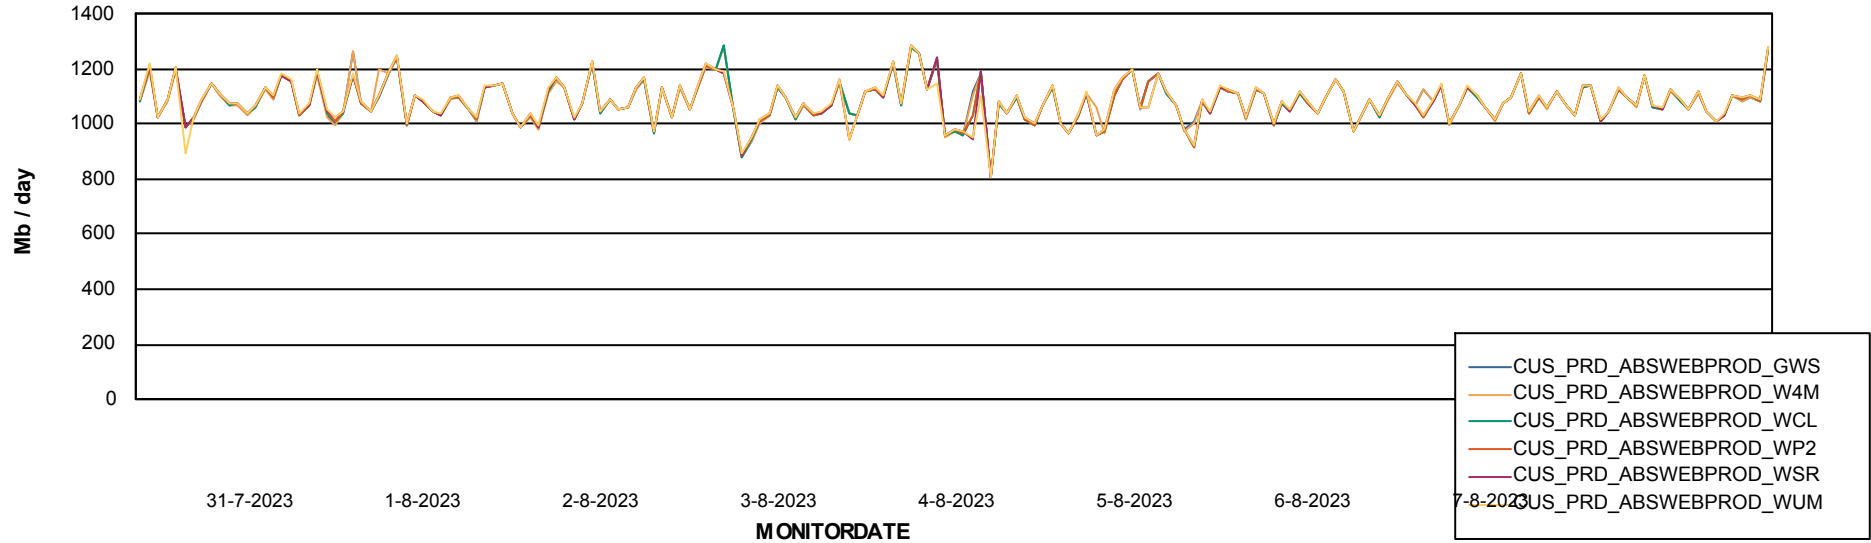

Avg memory used per ReportServer Service

Weekly SLA Customer Report

Customer CUS_Production (24/7)
Database ID 131

ABSSolute Web Component Services

Avg memory used per ABS Web component

Weekly SLA Customer Report