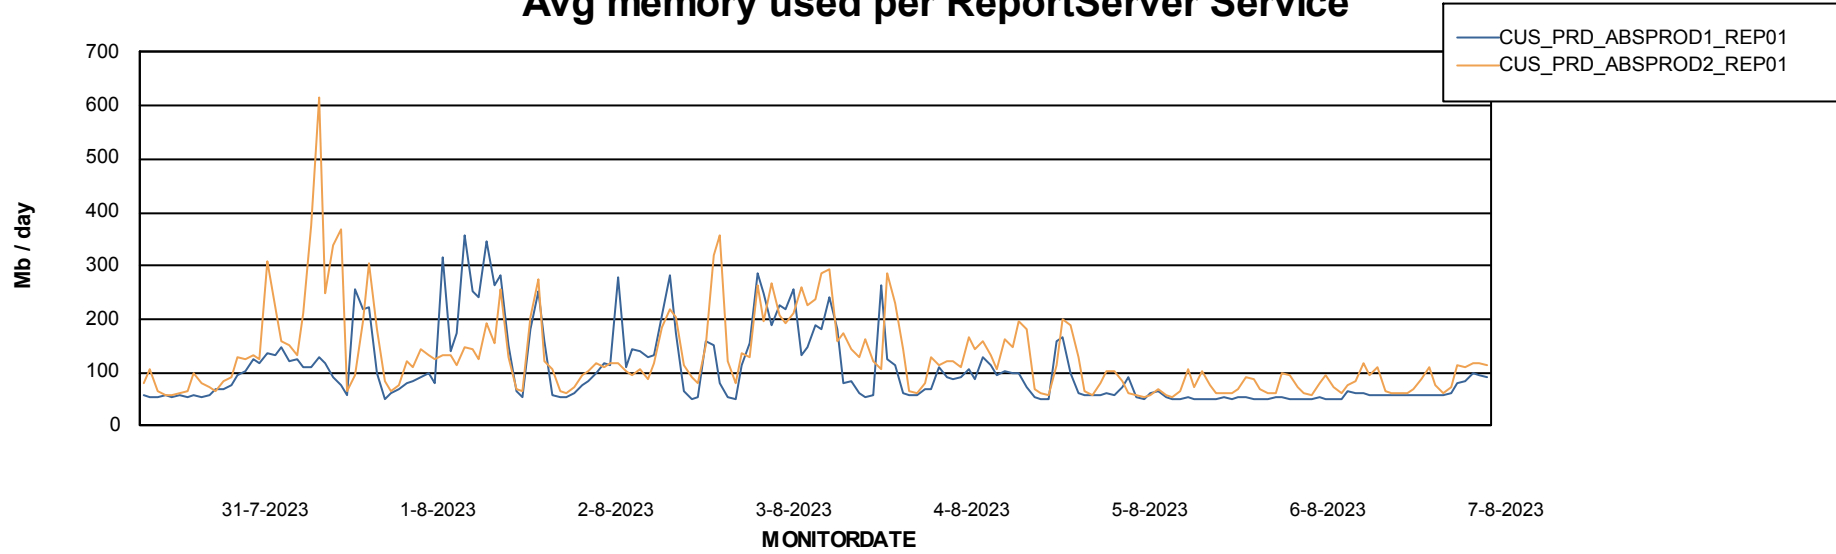

ABSSolute Application ReportServer Services

Avg memory used per ReportServer Service