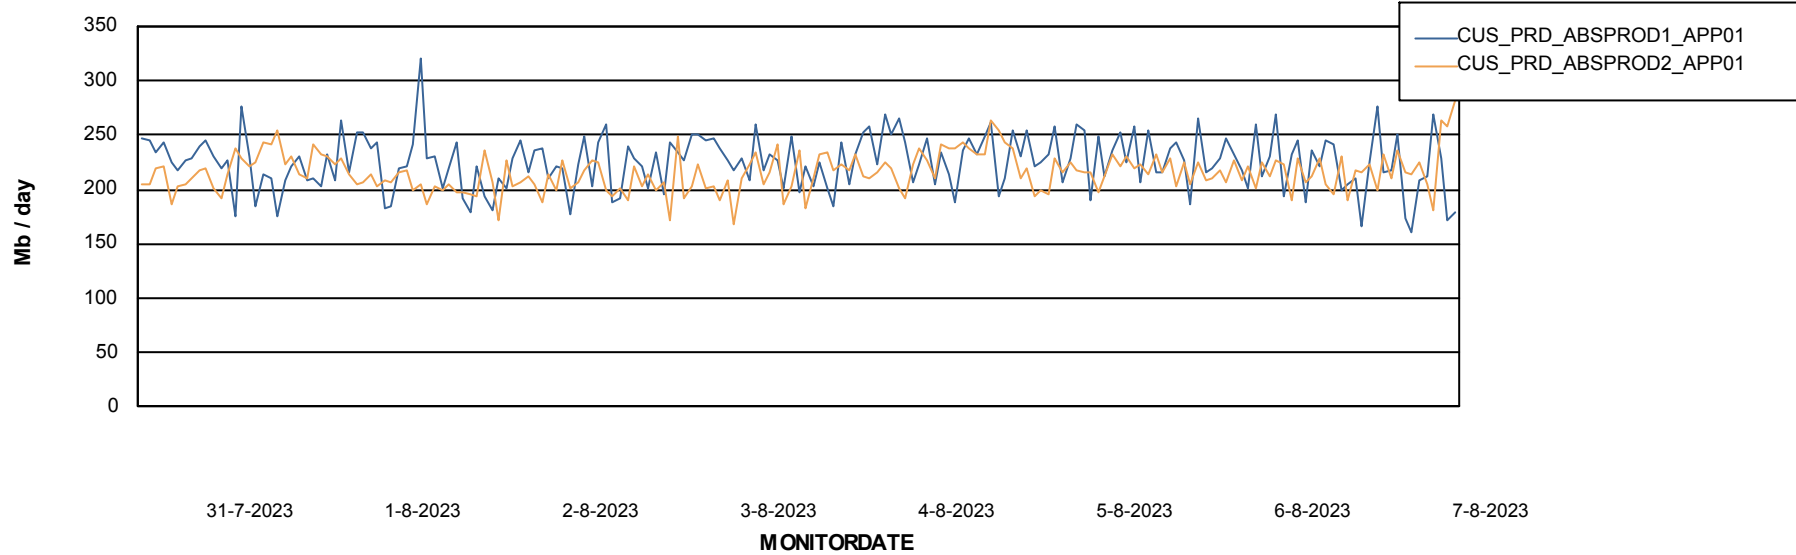

ABSSolute Application Server Services

Avg memory used per ABS Server Service