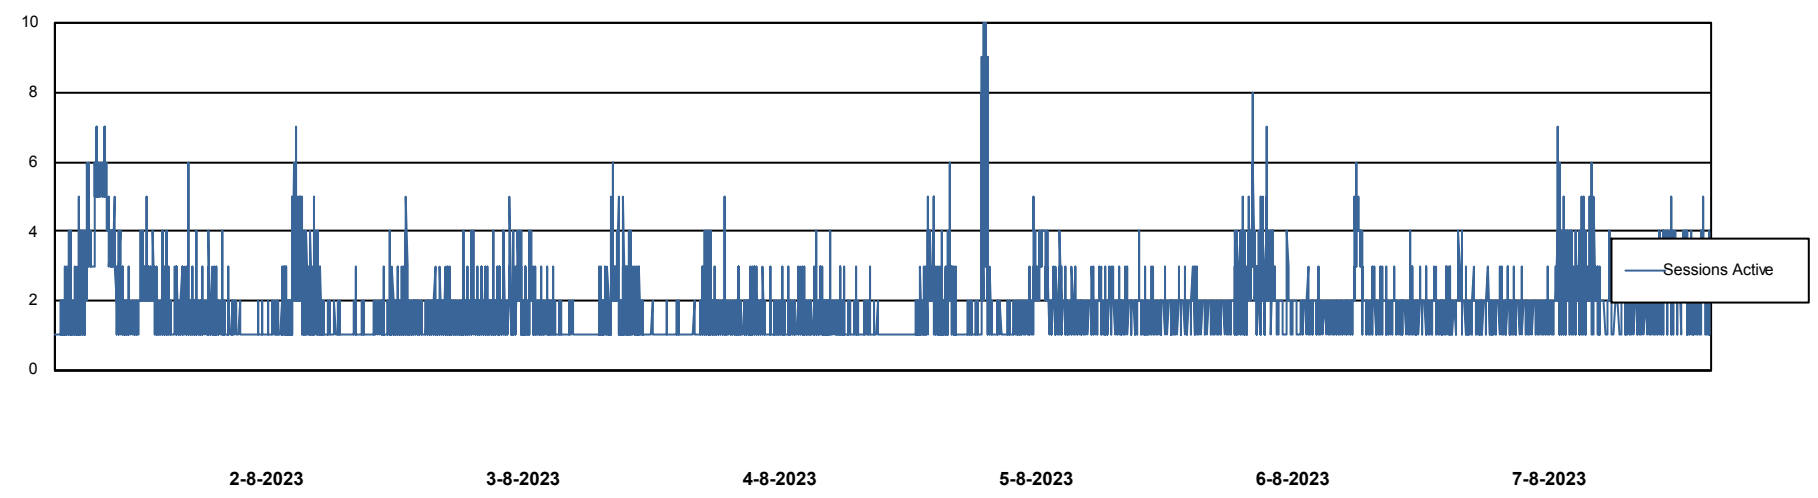

Weekly SLA Customer Report

Customer CUS_Production (24/7)
Database ID 131

Harddisk Usage CUS_PRD_ABSWEBPROD

	Free disk space on C: (%)	Total disk space on C: (Gb)	Used disk space on C: (Gb)
7-8-2023	90	199	20
6-8-2023	90	199	20
5-8-2023	90	199	20
4-8-2023	90	199	20
3-8-2023	90	199	20
2-8-2023	90	199	20
1-8-2023	90	199	20

Weekly SLA Customer Report

Customer CUS_Production (24/7)
Database ID 131

Database Performance CUS_ProdDB_Primary

Weekly SLA Customer Report

Customer CUS_Production (24/7)
Database ID 131

Database Performance CUS_ProdDB_Standby