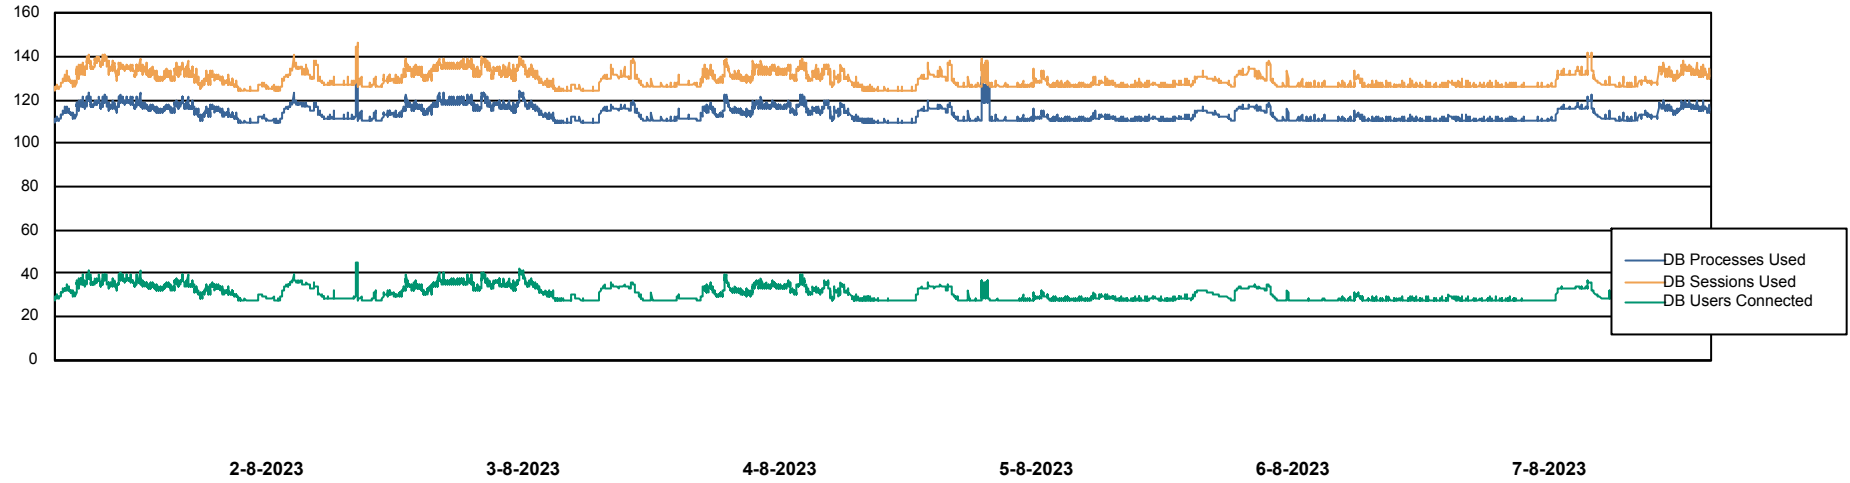

Weekly SLA Customer Report

Customer CUS_Production (24/7)
Database ID 131

Harddisk Usage CUS_PRD_ABSWEBPROD

	Free disk space on C: (%)	Total disk space on C: (Gb)	Used disk space on C: (Gb)
7-8-2023	90	199	20
6-8-2023	90	199	20
5-8-2023	90	199	20
4-8-2023	90	199	20
3-8-2023	90	199	20
2-8-2023	90	199	20
1-8-2023	90	199	20

Weekly SLA Customer Report

Customer CUS_Production (24/7)
Database ID 131

Database Performance CUS_ProdDB_Primary

Weekly SLA Customer Report

Customer CUS_Production (24/7)
Database ID 131

Database Performance CUS_ProdDB_Standby