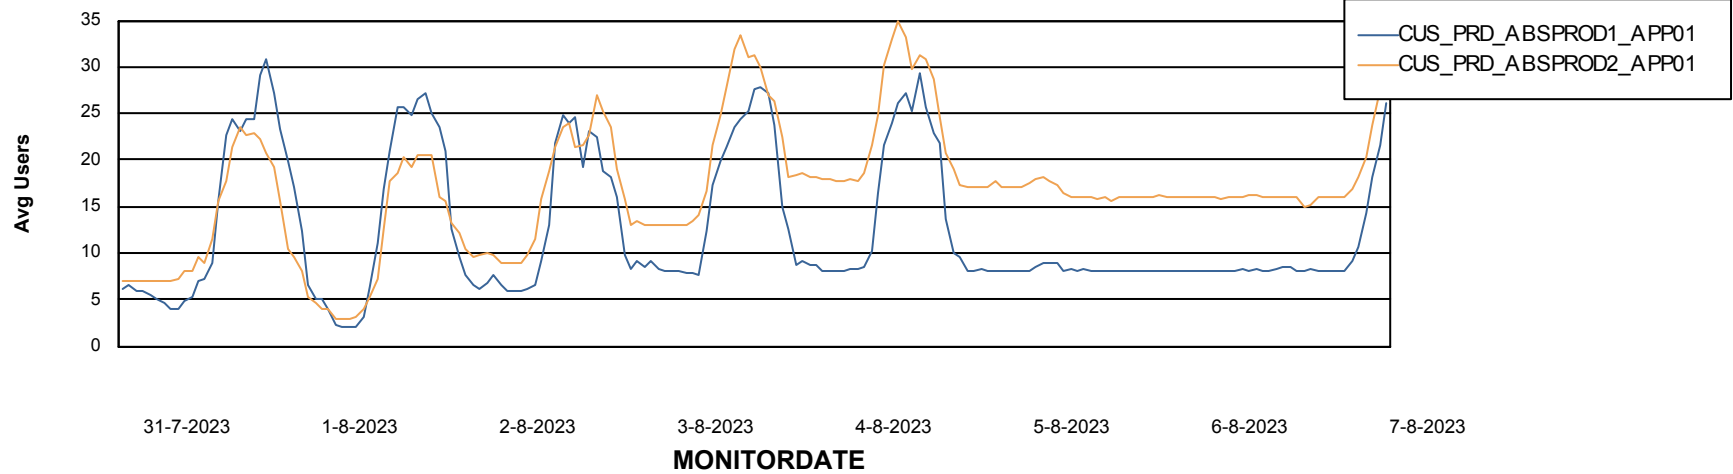

Avg users per day per ABS server