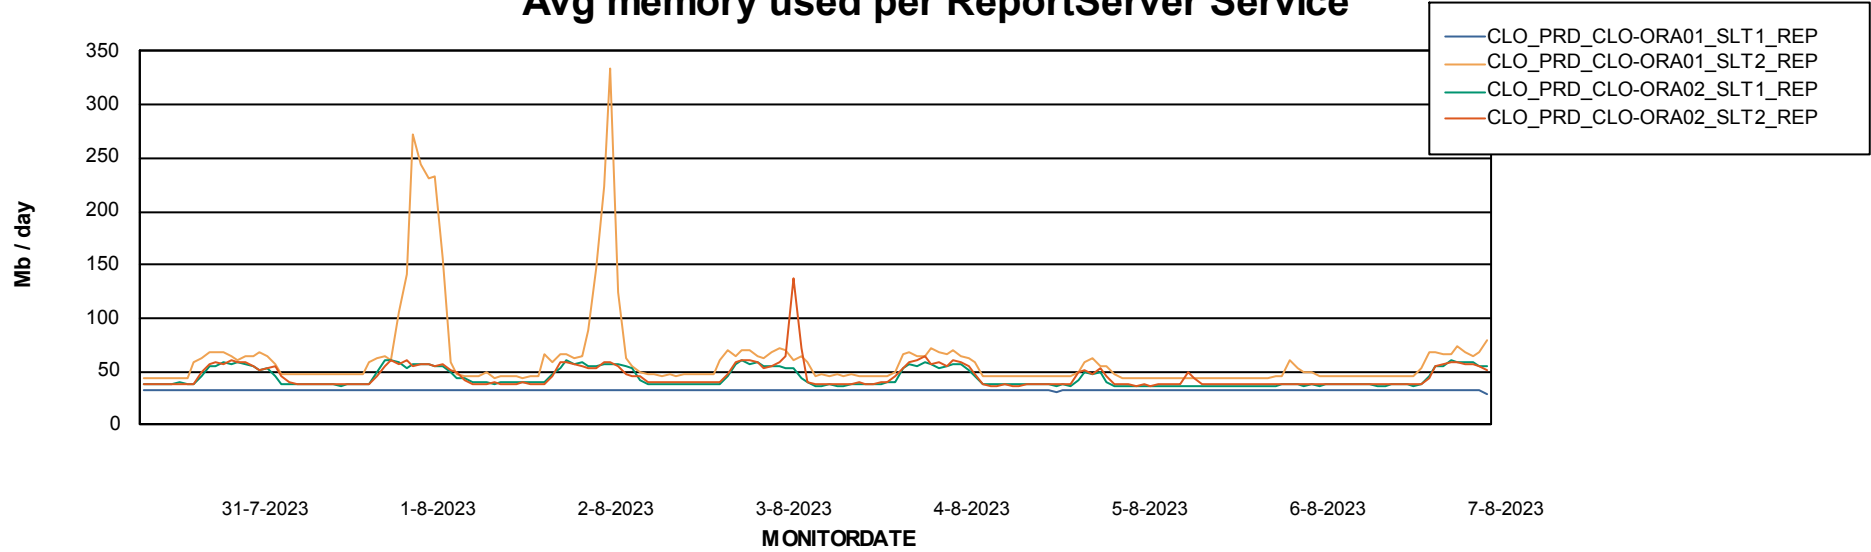

ABSSolute Application ReportServer Services

Avg memory used per ReportServer Service