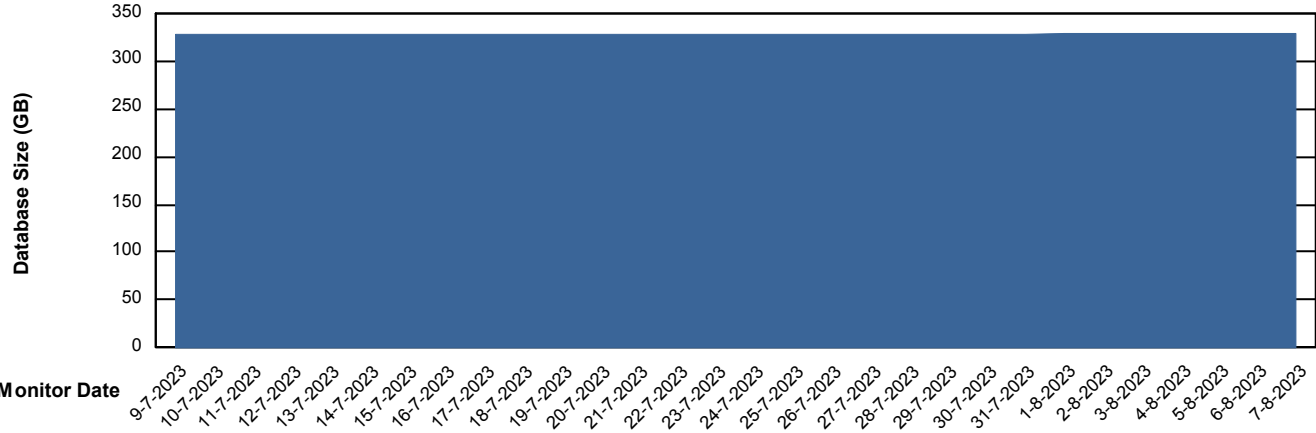

DATABASE SIZE CLODB_PRD_CLO-ORA01

Database growth over last month