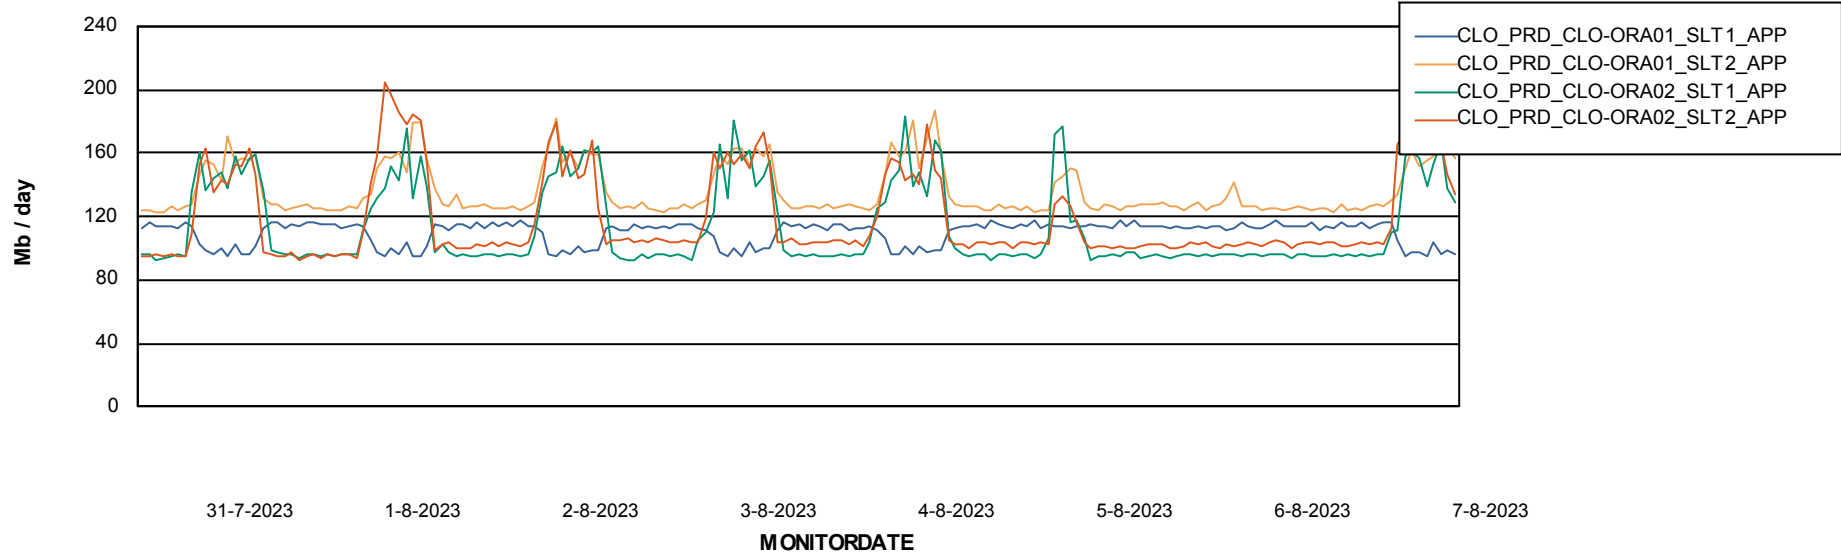

ABSSolute Application Server Services

Avg memory used per ABS Server Service