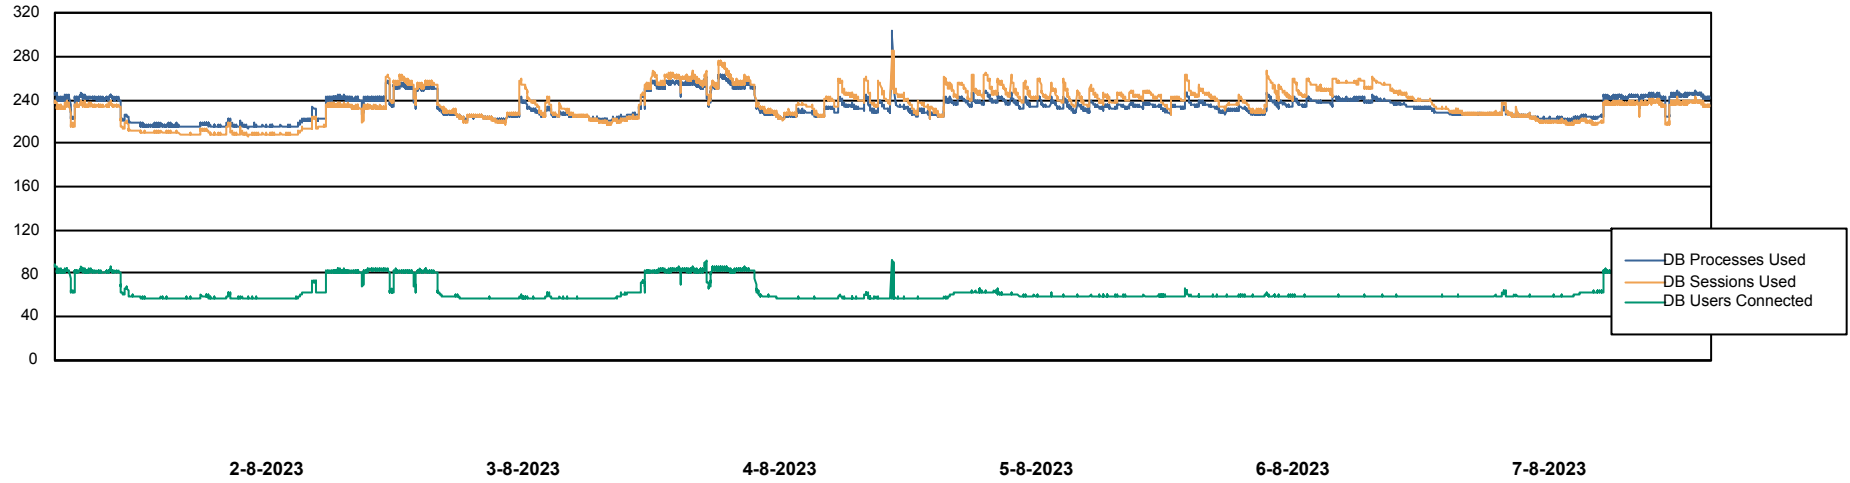

Database Performance CLODB_PRD_CLO-ORA01