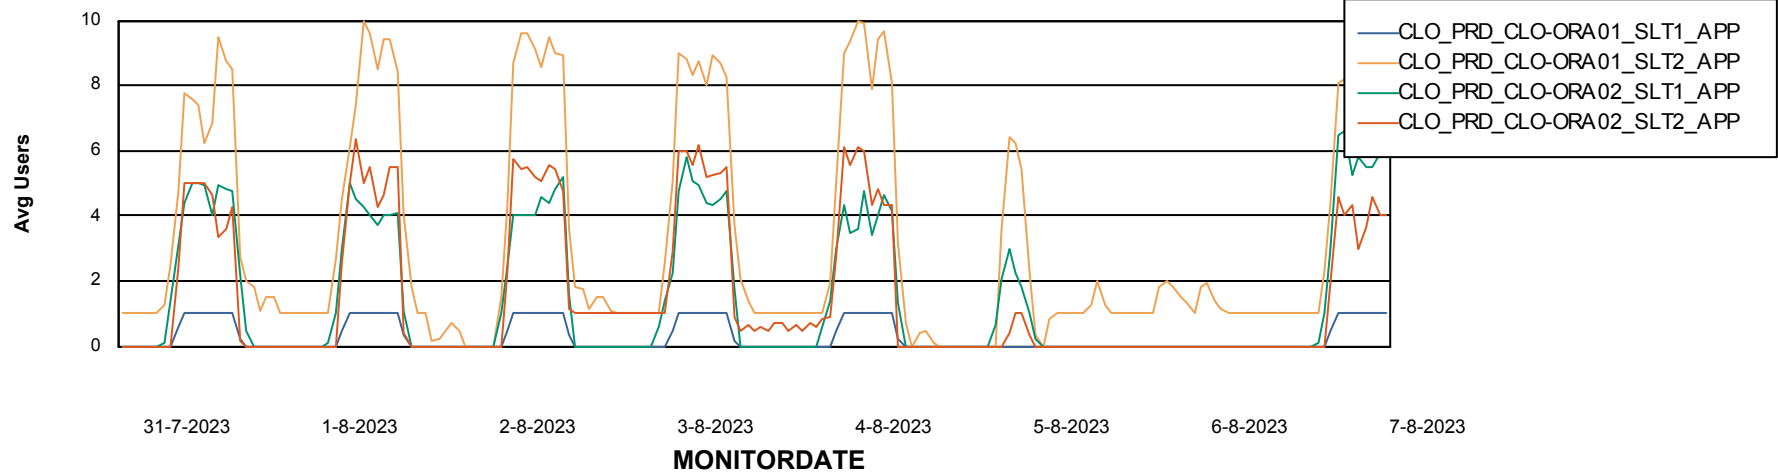

Avg users per day per ABS server