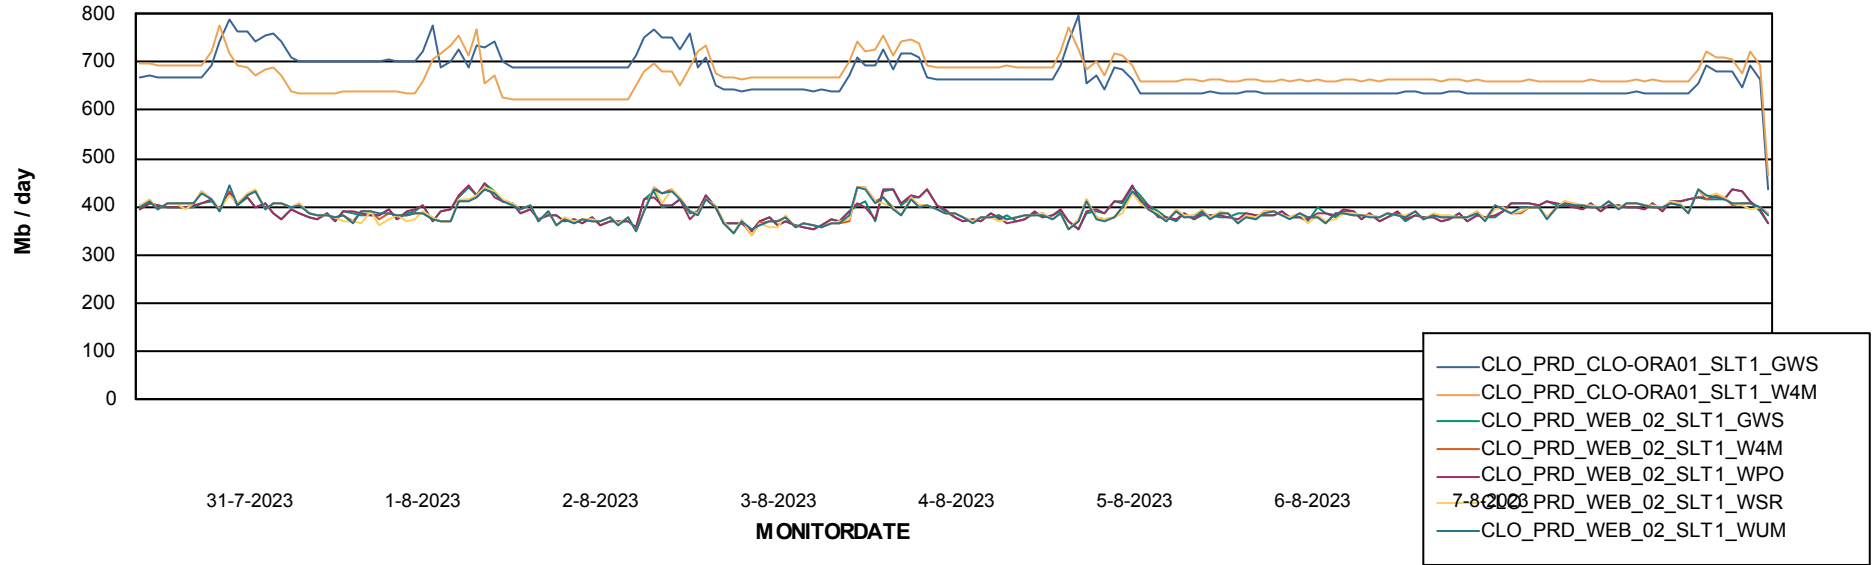

ABSSolute Web Component Services

Avg memory used per ABS Web component