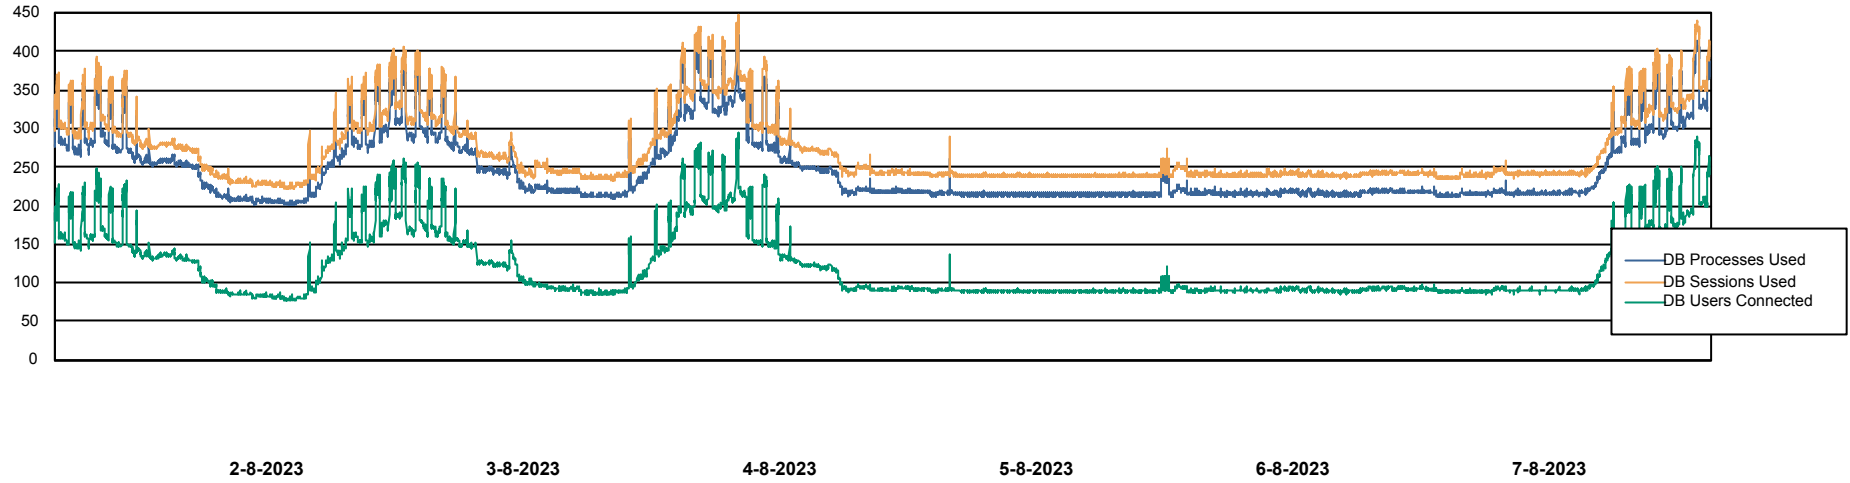

Weekly SLA Customer Report

Customer BNL_Production
Database ID 83

Database Performance BNL_EMCC

Weekly SLA Customer Report

Customer BNL_Production
Database ID 83

Database Performance BNLDB_Production_New

Weekly SLA Customer Report

Customer BNL_Production
Database ID 83

Database Performance BNLDB_Standby

DB Processes Max 0
DB Processes Max 1,000
DB Processes Max 4

Weekly SLA Customer Report

Customer BNL_Production
Database ID 83

DATABASE SIZE BNL_EMCC