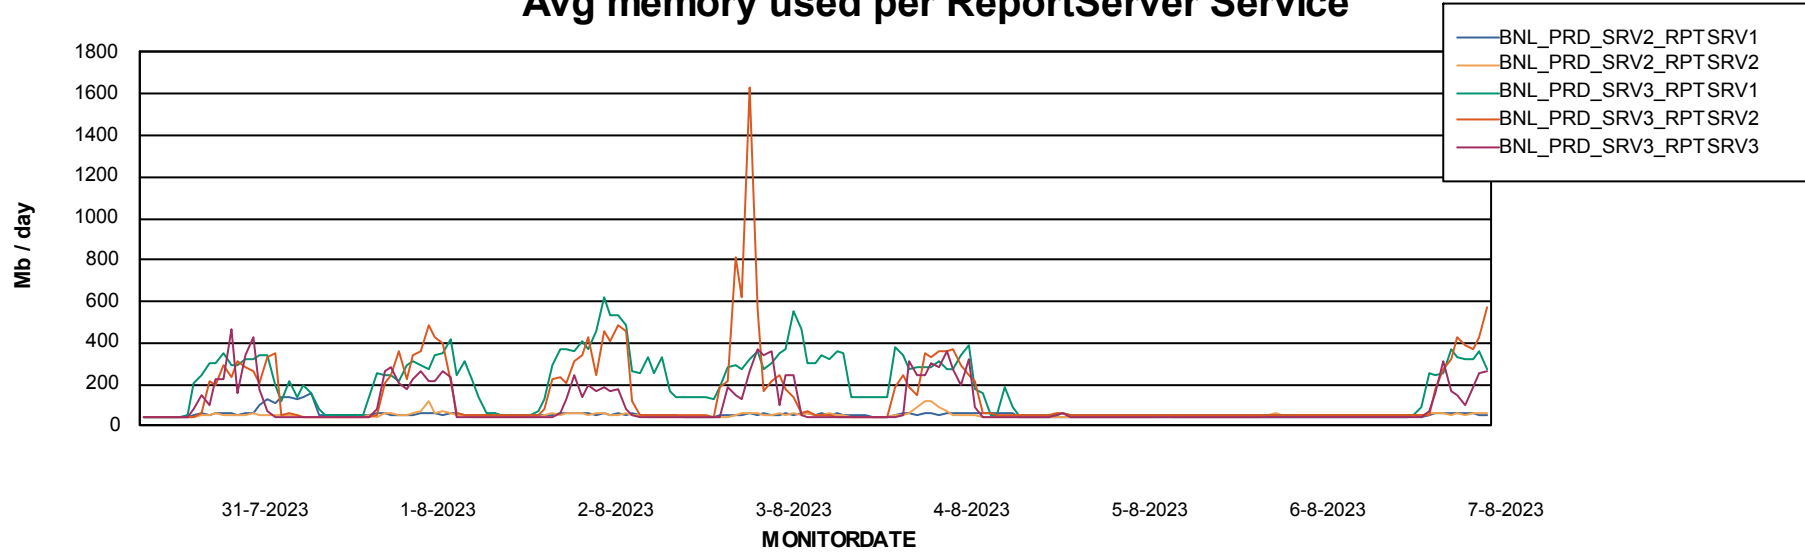

Avg users per day per ABS server

Weekly SLA Customer Report

Customer BNL_Production
Database ID 83

ABSSolute Web Component Services

Avg memory used per ReportServer Service

Weekly SLA Customer Report

Customer BNL_Production
Database ID 83