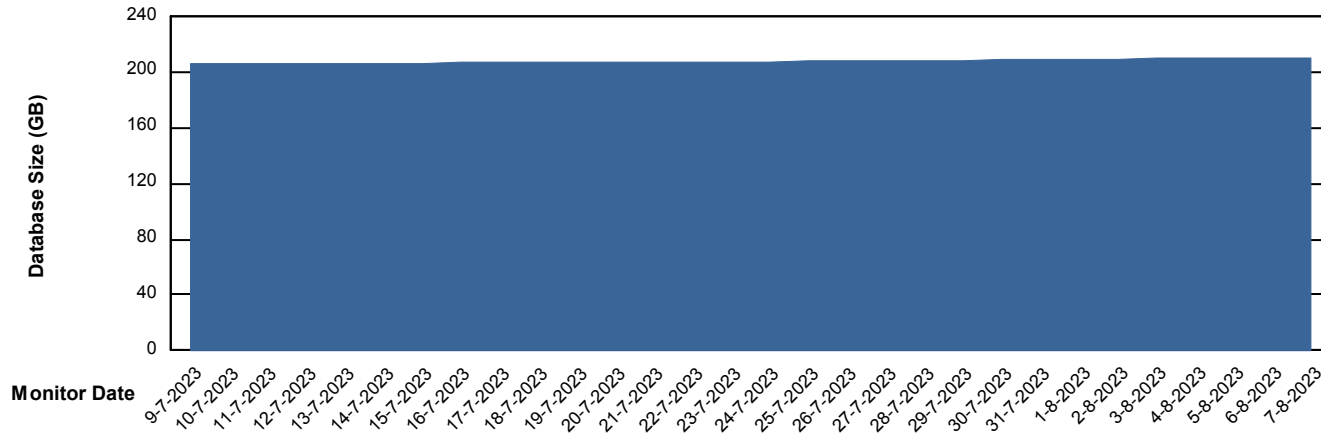

Weekly SLA Customer Report

Customer BNL_Production
Database ID 83

Database Performance BNL_EMCC

Weekly SLA Customer Report

Customer BNL_Production
Database ID 83

Database Performance BNLDB_Production_New

Weekly SLA Customer Report

Customer BNL_Production
Database ID 83

Database Performance BNLDB_Standby

DB Processes Max 0
DB Processes Max 1,000
DB Processes Max 4

Weekly SLA Customer Report

Customer BNL_Production
Database ID 83

DATABASE SIZE BNL_EMCC

Database growth over last month

DATABASE SIZE BNLDB_Production_New

Database growth over last month

Weekly SLA Customer Report

Customer BNL_Production
 Database ID 83

Database Tablespace BNLDB_Production_New