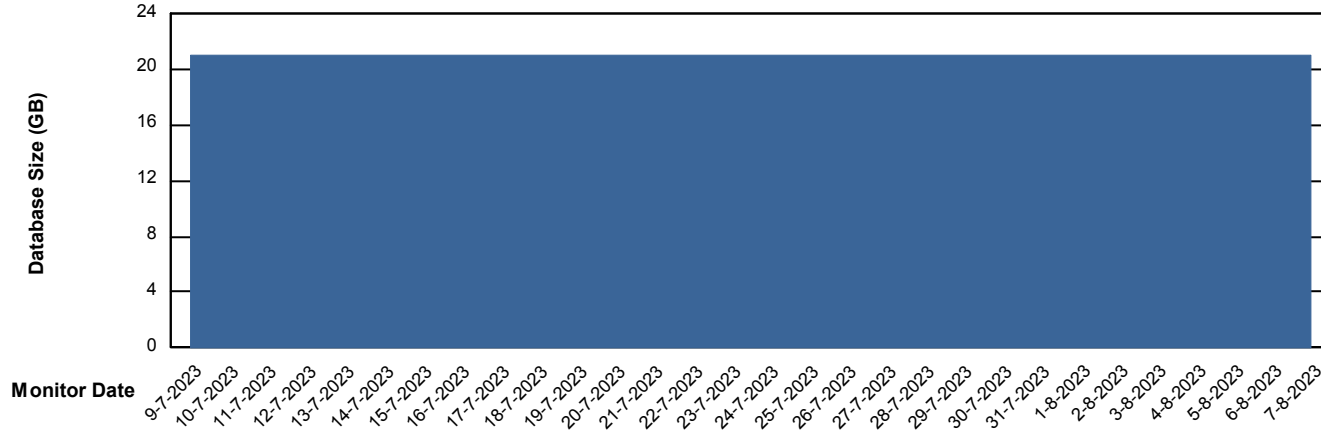

Weekly SLA Customer Report

Customer BNL_Production
Database ID 83

Database Performance BNL_EMCC

Weekly SLA Customer Report

Customer BNL_Production
Database ID 83

Database Performance BNLDB_Production_New

Weekly SLA Customer Report

Customer BNL_Production
Database ID 83

Database Performance BNLDB_Standby

DB Processes Max 0
DB Processes Max 1,000
DB Processes Max 4

Weekly SLA Customer Report

Customer BNL_Production
Database ID 83

DATABASE SIZE BNL_EMCC

Database growth over last month

DATABASE SIZE BNLDB_Production_New

Database growth over last month

Weekly SLA Customer Report

Customer BNL_Production
 Database ID 83

Database Tablespace BNLDB_Production_New