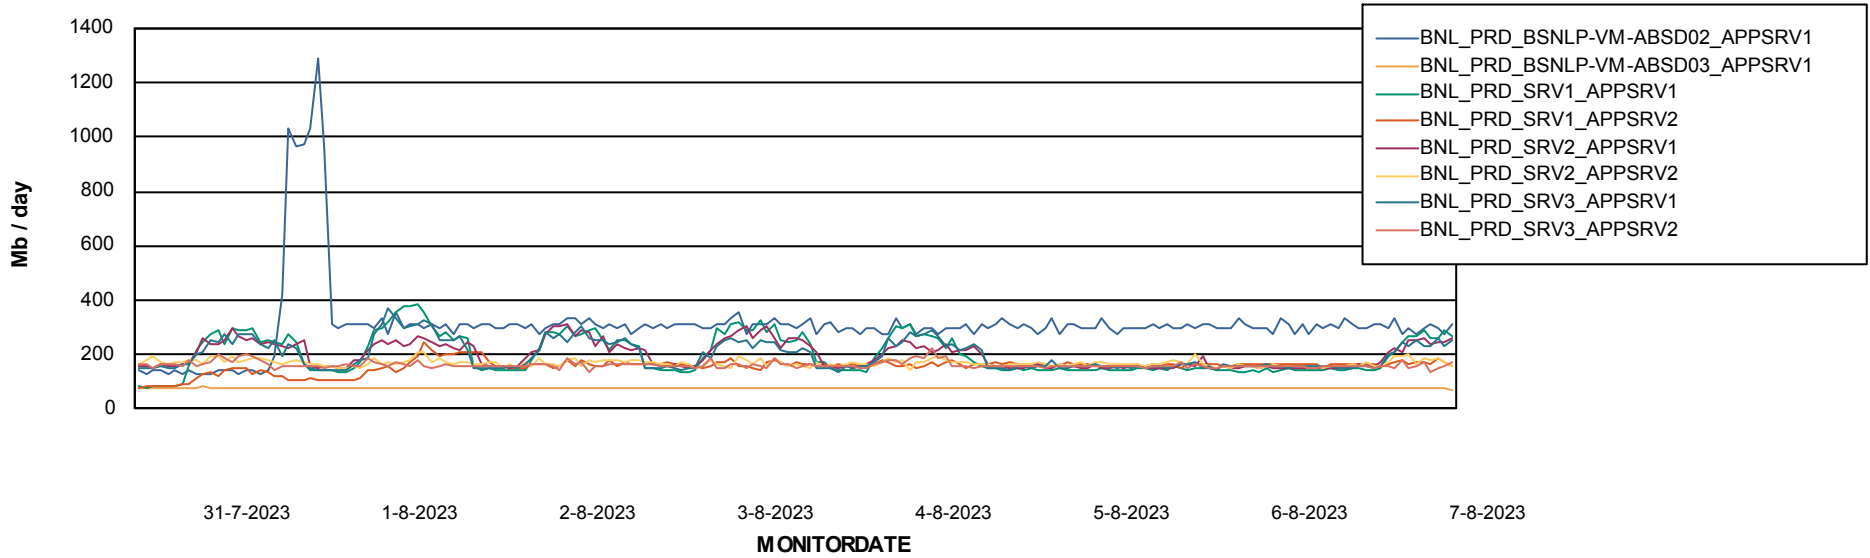

Standby Database Health BNL_Production

Recovery lag for last 7 days

Weekly SLA Customer Report

Customer BNL_Production
Database ID 83

ABSSolute Application Server Services

Avg memory used per ABS Server Service

Avg users per day per ABS server

Weekly SLA Customer Report

Customer BNL_Production
Database ID 83

ABSSolute Web Component Services

Avg memory used per ReportServer Service

Weekly SLA Customer Report

Customer BNL_Production
Database ID 83