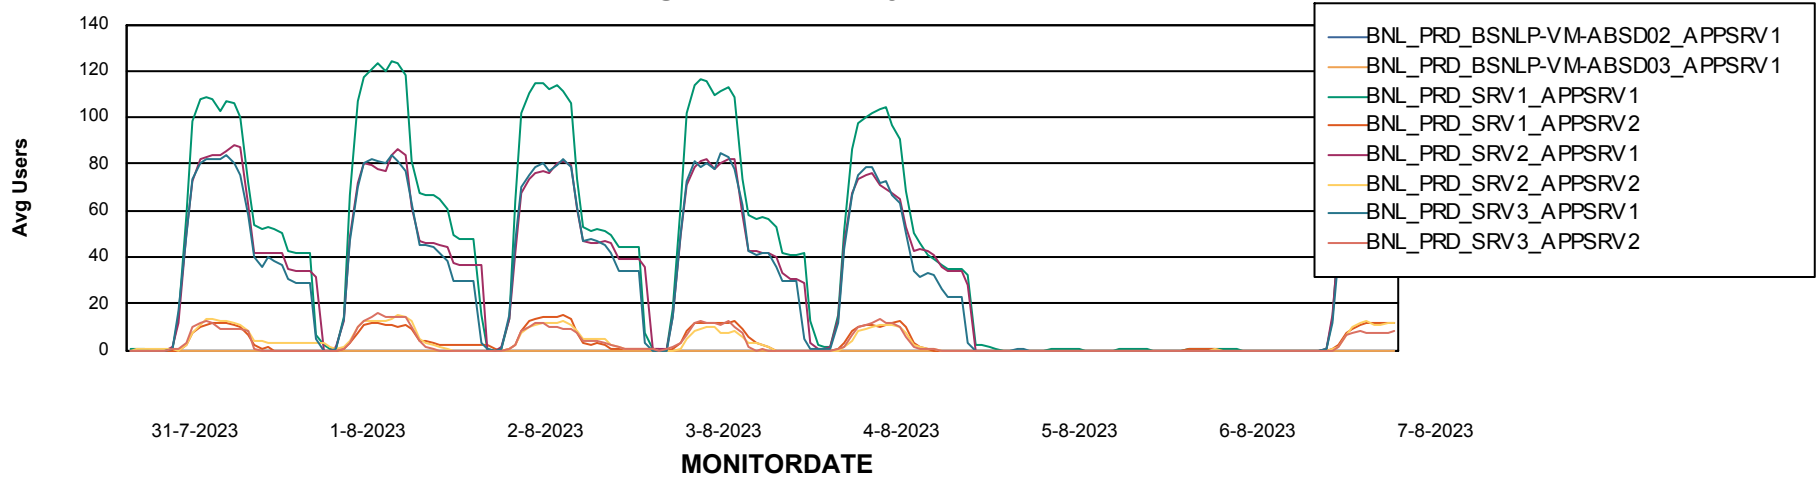

Avg users per day per ABS server