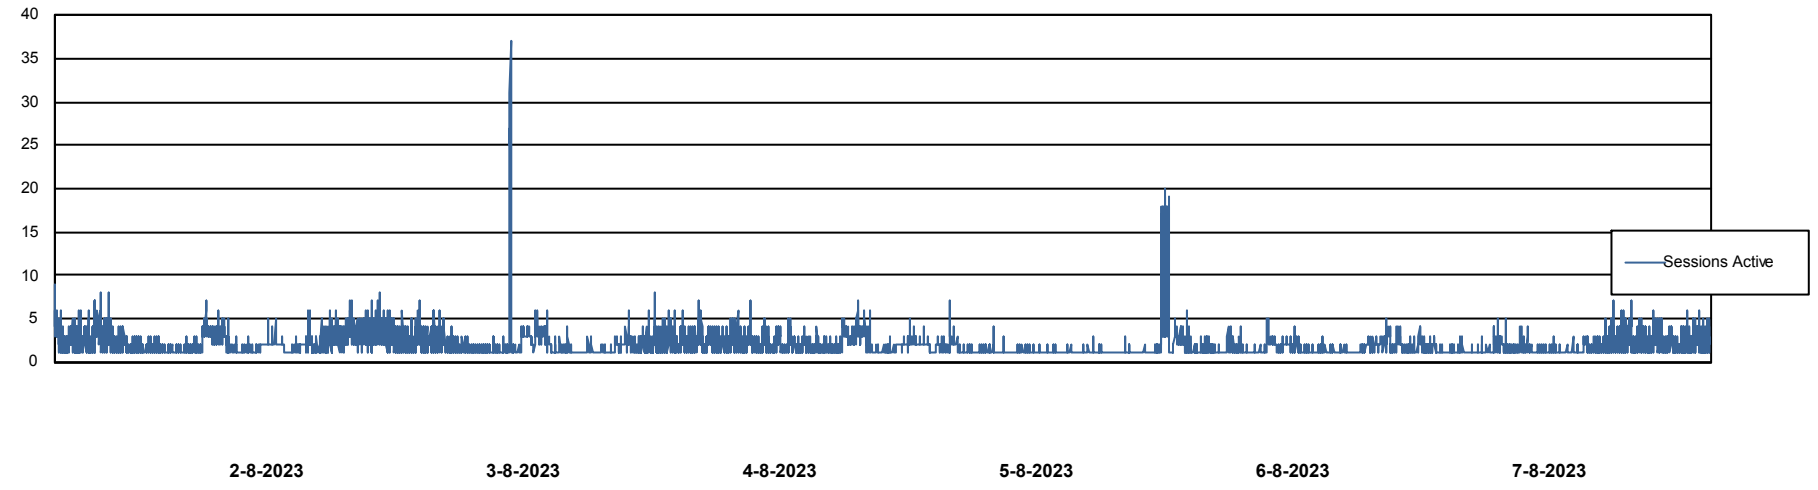

Weekly SLA Customer Report

Customer BNL_Production
Database ID 83

Database Performance BNL_EMCC

Weekly SLA Customer Report

Customer BNL_Production
Database ID 83

Database Performance BNLDB_Production_New

Weekly SLA Customer Report