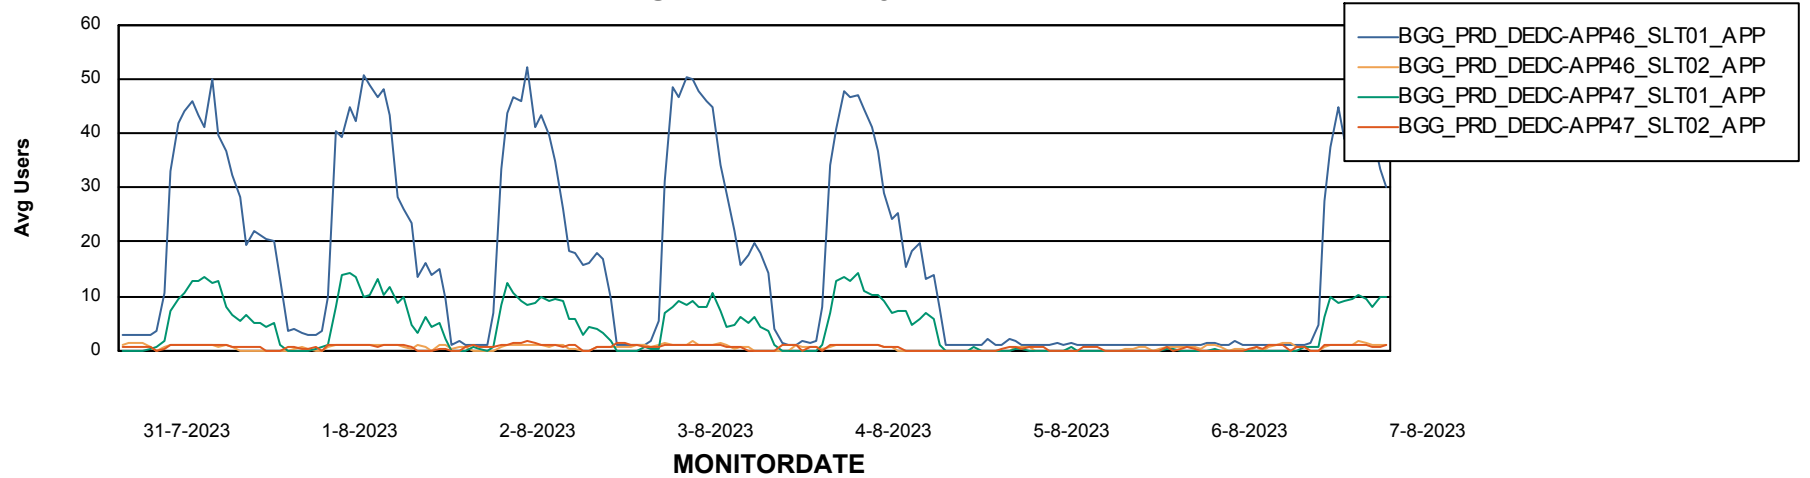

Weekly SLA Customer Report

Customer BGG_Production
Database ID 162

ABSSolute Application Server Services

Avg memory used per ABS Server Service

Avg users per day per ABS server

Weekly SLA Customer Report

Customer BGG_Production
Database ID 162