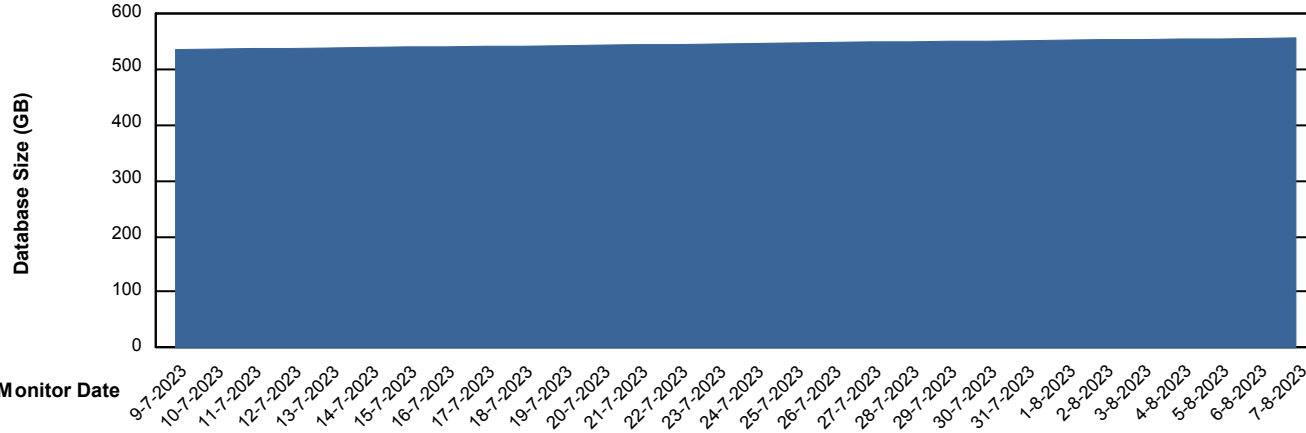

DB Processes Max 0
DB Processes Max 1,000

Weekly SLA Customer Report

Customer BGG_Production
 Database ID 162

DATABASE SIZE BGG_PRD_DEDC-DB07_DB_Production

Database growth over last month

Database Tablespace BGG_PRD_DEDC-DB07_DB_Production