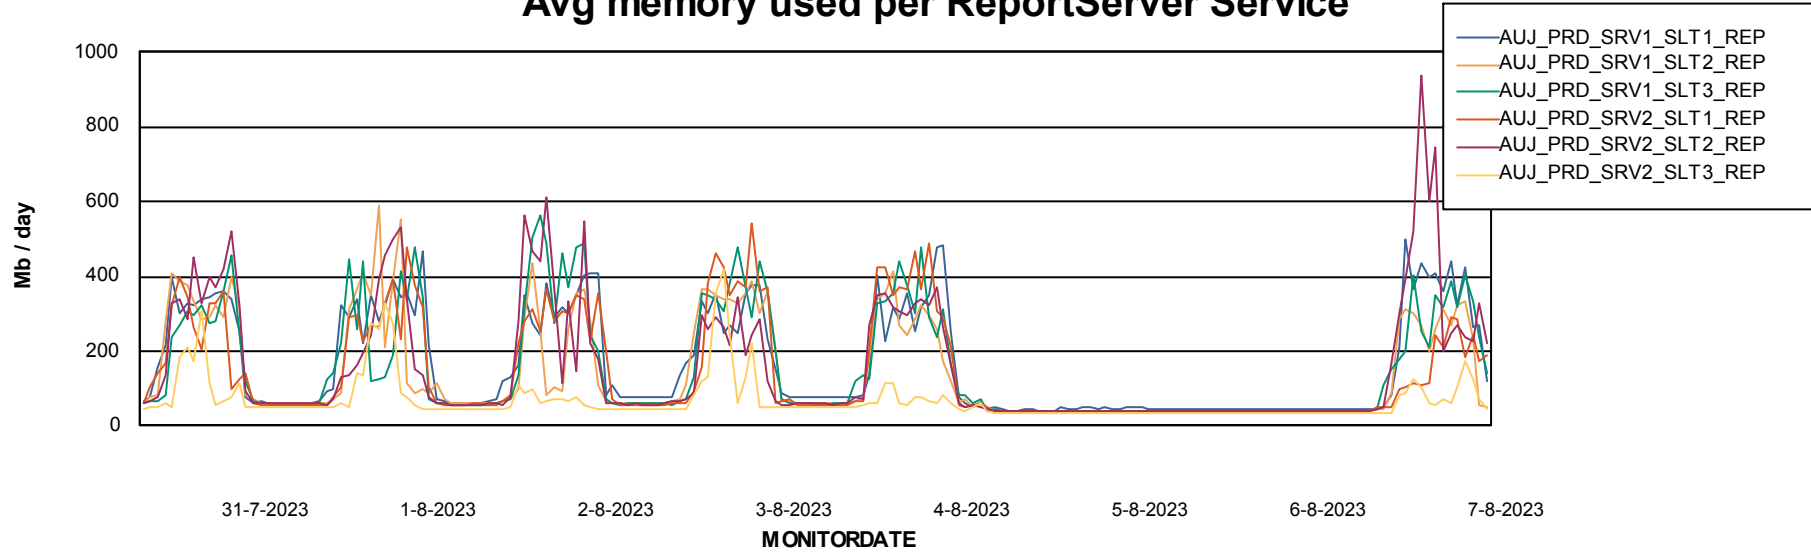

ABSSolute Application ReportServer Services

Avg memory used per ReportServer Service