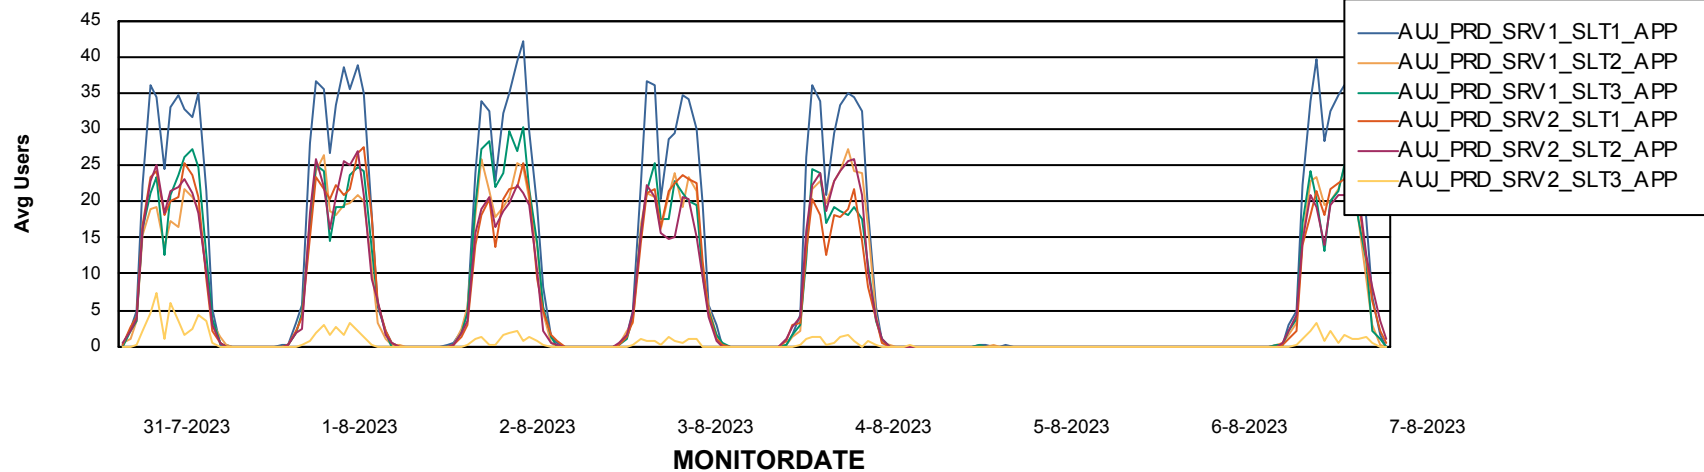

Weekly SLA Customer Report

Customer AUJ Production
Database ID 41

ABSSolute Application Server Services

Avg memory used per ABS Server Service

Avg users per day per ABS server

Weekly SLA Customer Report

Customer AUJ Production
Database ID 41