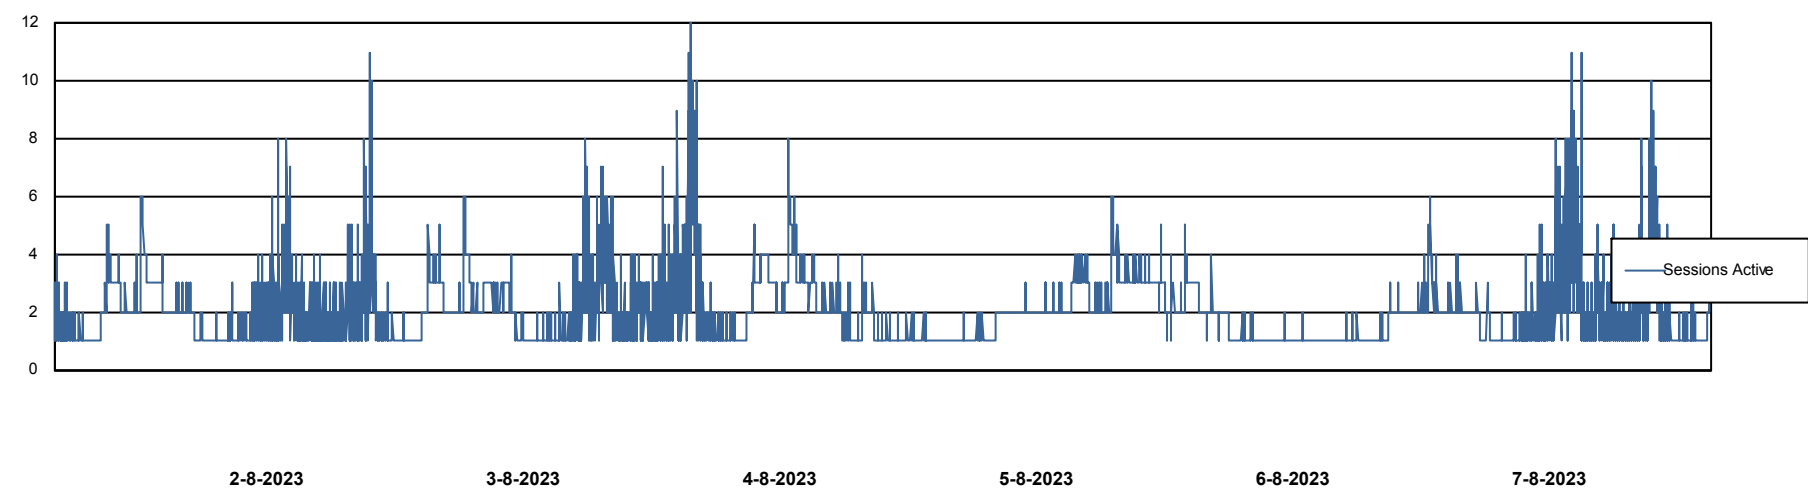

Weekly SLA Customer Report

Customer AUJ Production
Database ID 41

Database Performance AUJ Prod. BI DB (PABSBI1 server)

Weekly SLA Customer Report

Customer AUJ Production
Database ID 41

Database Performance AUJ_DB1_Primary