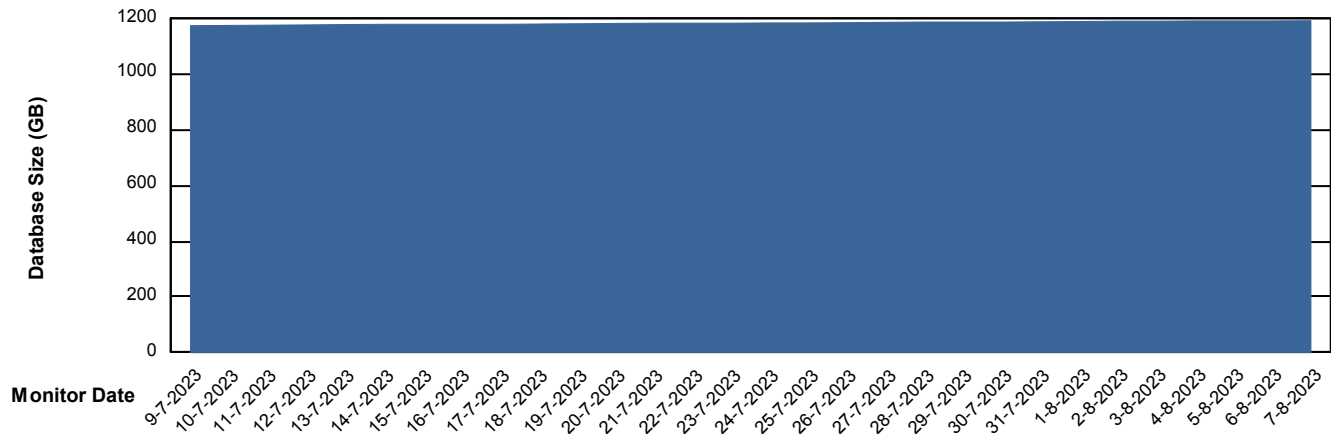

Weekly SLA Customer Report

Customer AUJ Production
Database ID 41

DATABASE SIZE AUJ Prod. BI DB (PABSBI1 server)

Database growth over last month

DATABASE SIZE AUJ_DB1_Primary

Database growth over last month