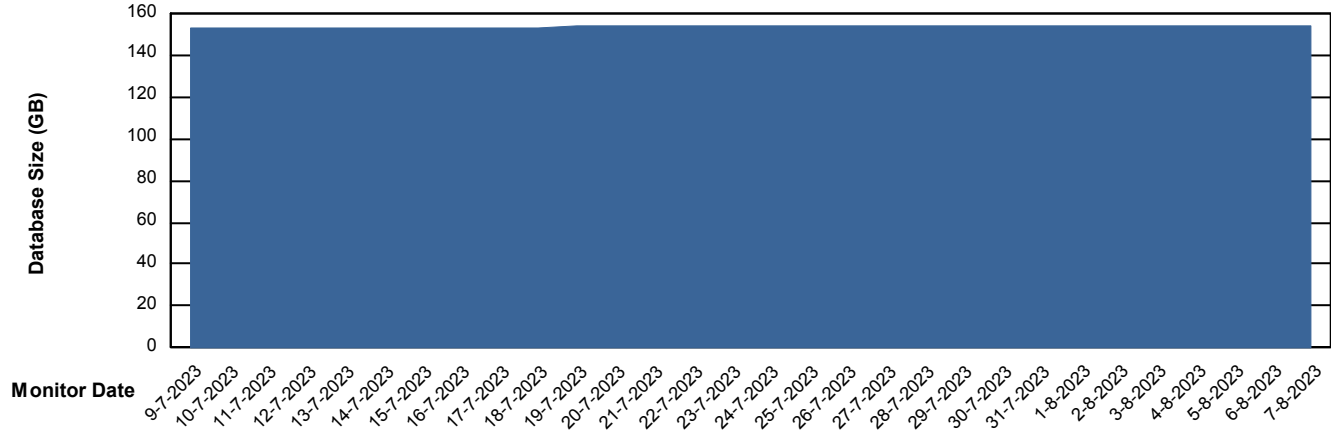

DATABASE SIZE AUJ Prod. BI DB (PABSBI1 server)

Database growth over last month