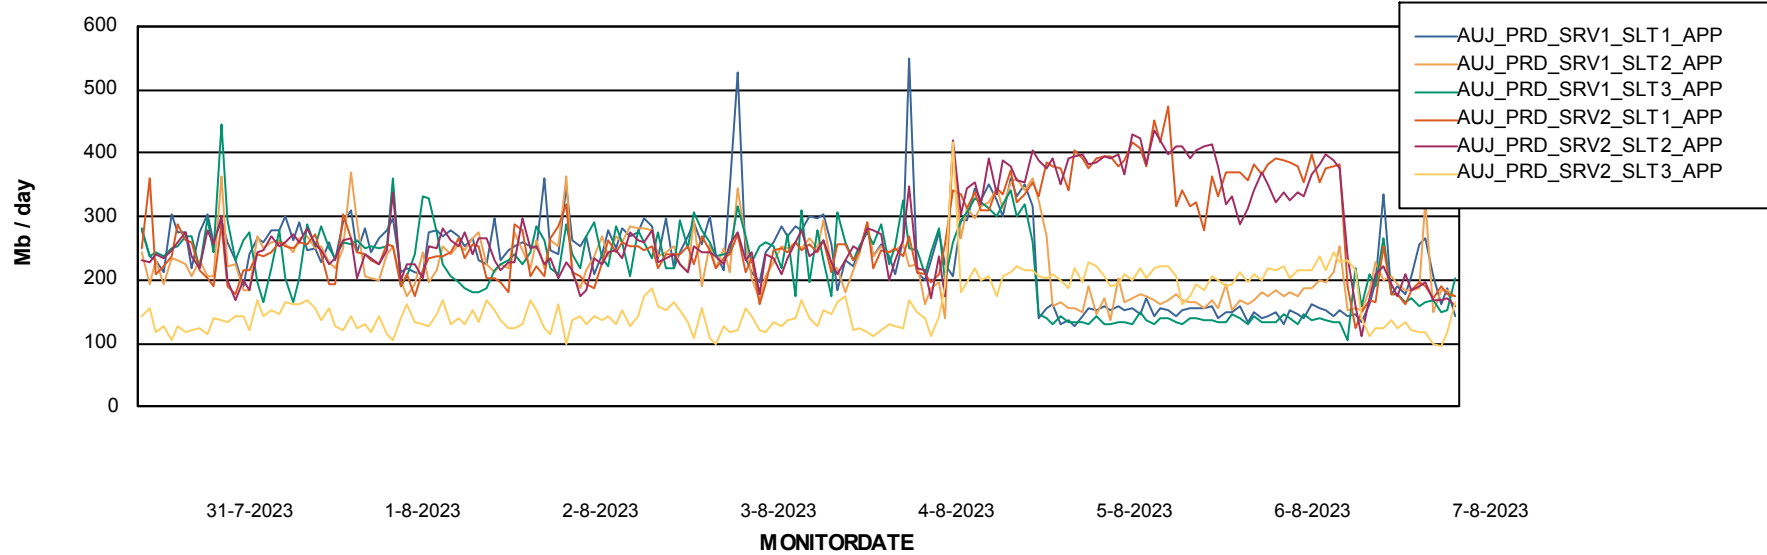

ABSSolute Application Server Services

Avg memory used per ABS Server Service