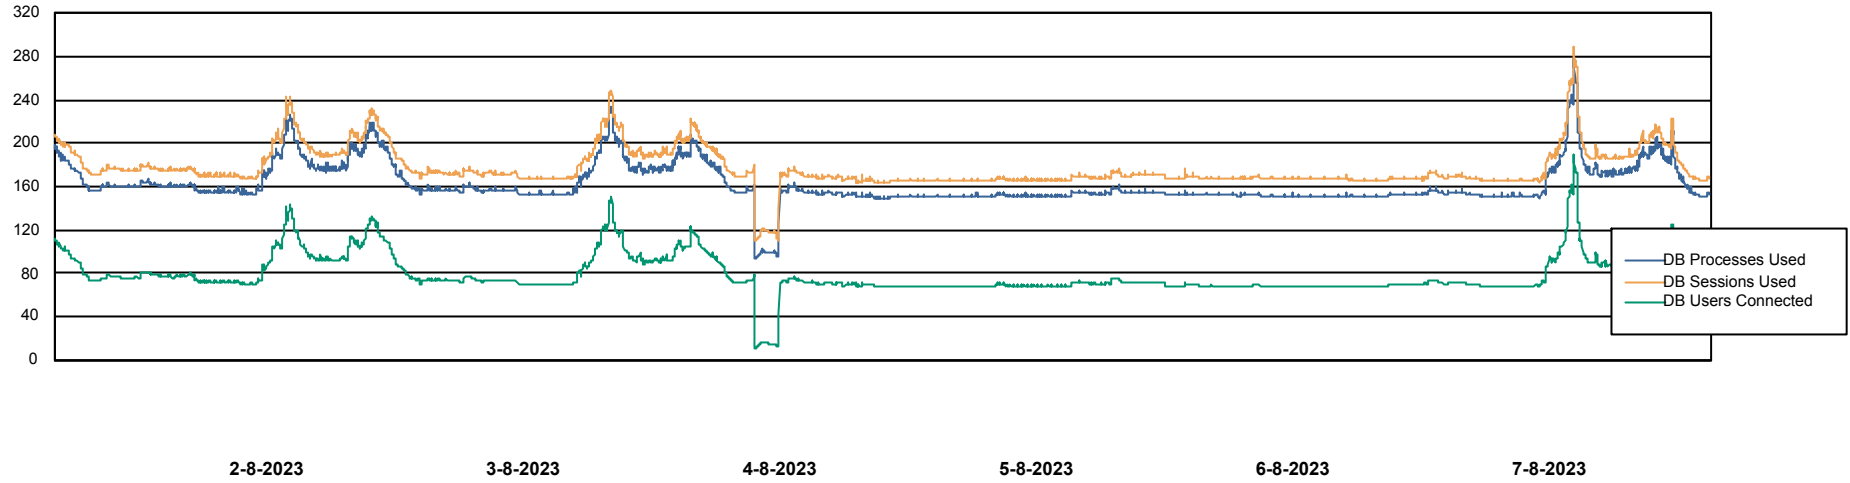

Weekly SLA Customer Report

Customer AUJ Production
Database ID 41

Database Performance AUJ Prod. BI DB (PABSBI1 server)

Weekly SLA Customer Report

Customer AUJ Production
Database ID 41

Database Performance AUJ_DB1_Primary