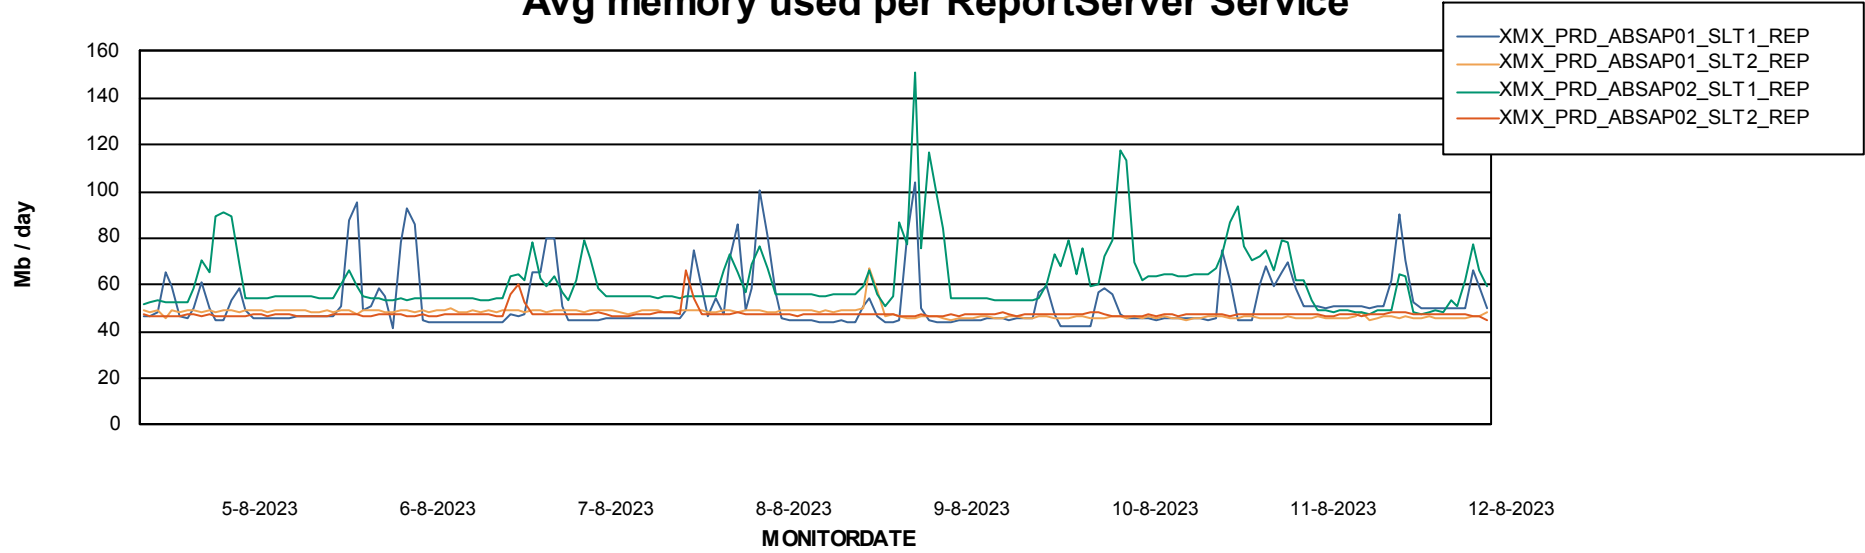

Weekly SLA Customer Report

Customer XMX Production (24/7)
Database ID 146

Standby Database Health XMX Production (24/7)

Recovery lag for last 7 days

Weekly SLA Customer Report

Customer XMX Production (24/7)
Database ID 146

ABSSolute Application Server Services

Avg memory used per ABS Server Service

Avg users per day per ABS server

Weekly SLA Customer Report

Customer XMX Production (24/7)
Database ID 146

ABSSolute Application ReportServer Services

Avg memory used per ReportServer Service

Weekly SLA Customer Report

Customer XMX Production (24/7)
Database ID 146

ABSSolute Web Component Services

Avg memory used per ABS Web component

Weekly SLA Customer Report