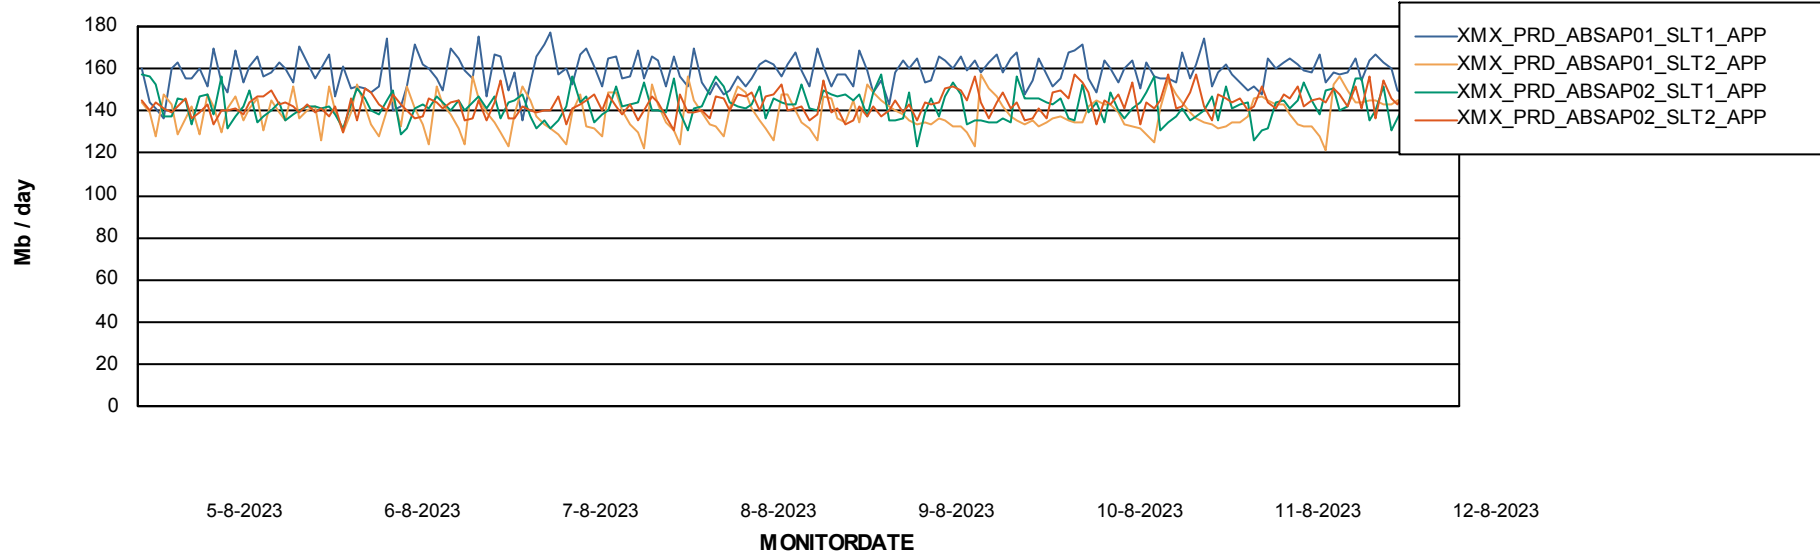

ABSSolute Application Server Services

Avg memory used per ABS Server Service