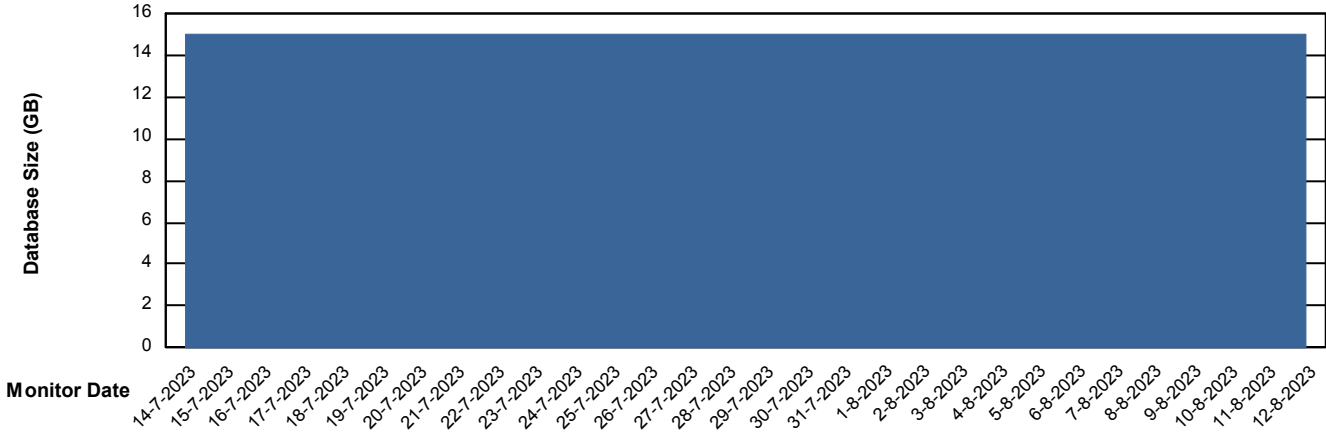

Weekly SLA Customer Report

Customer XMX Production (24/7)
Database ID 146

Database Performance XMX_PROD_ABSDB01_PRDB

Weekly SLA Customer Report

Customer XMX Production (24/7)
Database ID 146

Database Performance XMX_PROD_ABSDB02_SBDB

DB Processes Max 1,000
DB Processes Max 4
DB Processes Max 0

Weekly SLA Customer Report

Customer XMX Production (24/7)
 Database ID 146

DATABASE SIZE XMX_PROD_ABSDB01_PRDB

Database growth over last month

Database Tablespace XMX_PROD_ABSDB01_PRDB