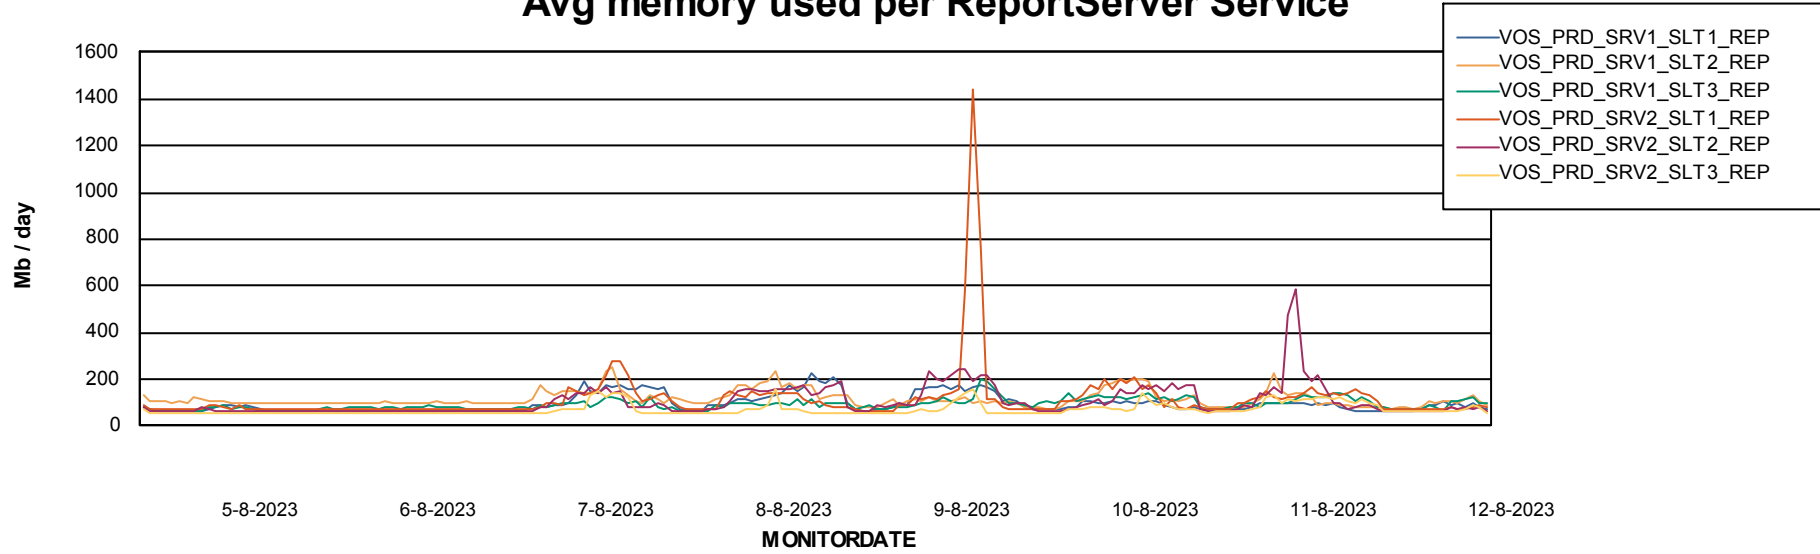

ABSSolute Application ReportServer Services

Avg memory used per ReportServer Service