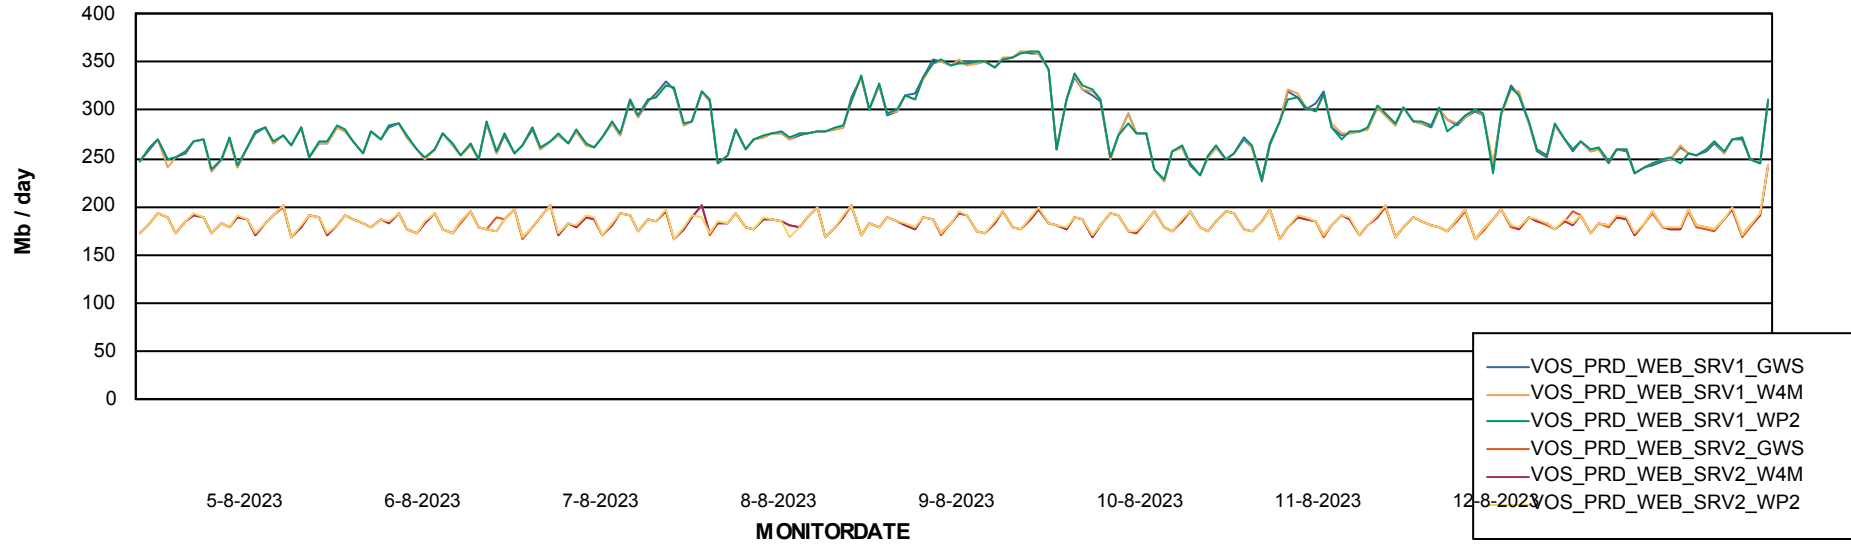

ABSSolute Application ReportServer Services

Avg memory used per ReportServer Service

Weekly SLA Customer Report

Customer VOS_Production
Database ID 143

ABSSolute Web Component Services

Avg memory used per ABS Web component