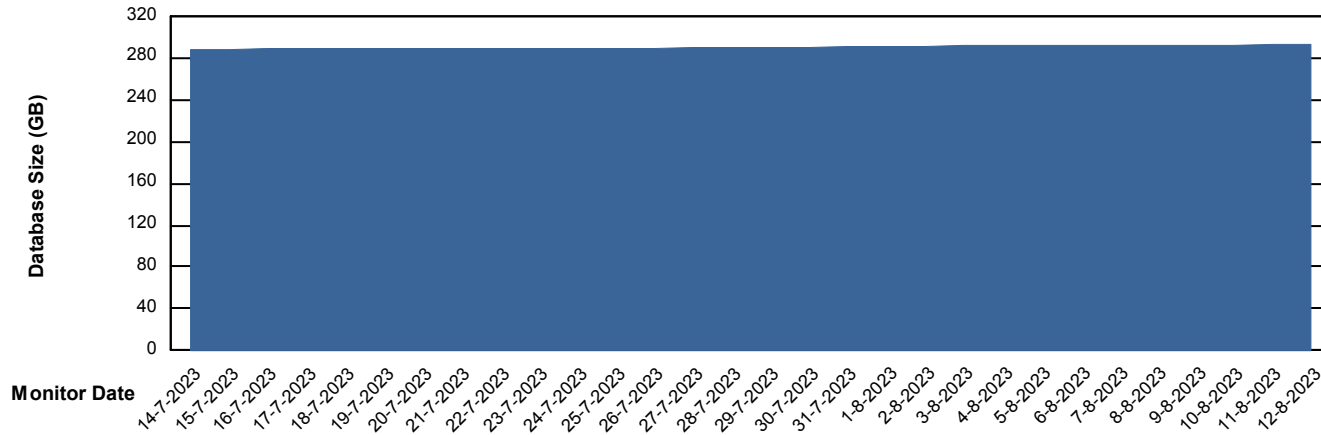

DATABASE SIZE VOSDB_Production

Database growth over last month