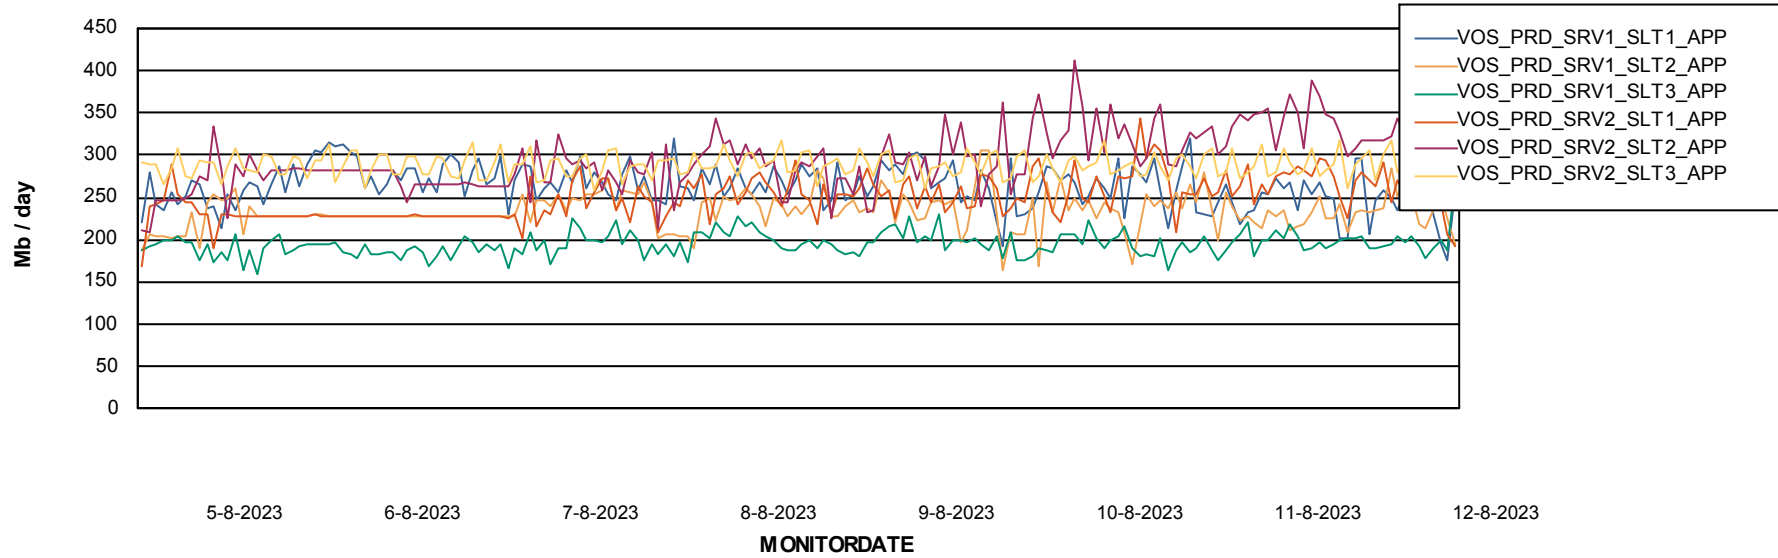

ABSSolute Application Server Services

Avg memory used per ABS Server Service