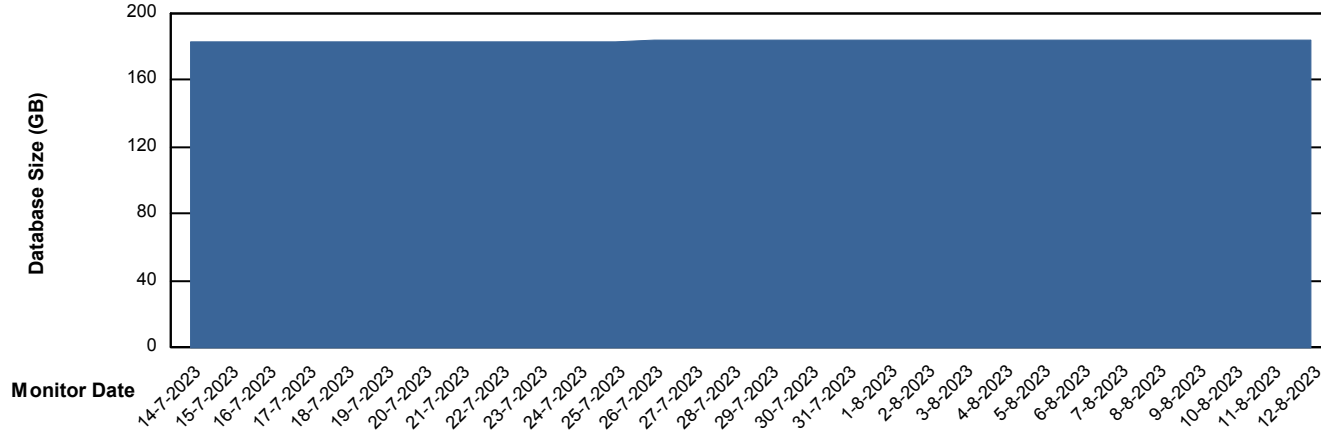

Customer VOS_Production
Database ID 143

Database Performance VOSDB_Standby

DB Processes Max 1,000

Weekly SLA Customer Report

Customer VOS_Production
Database ID 143

DATABASE SIZE VOSDB_BI

Database growth over last month