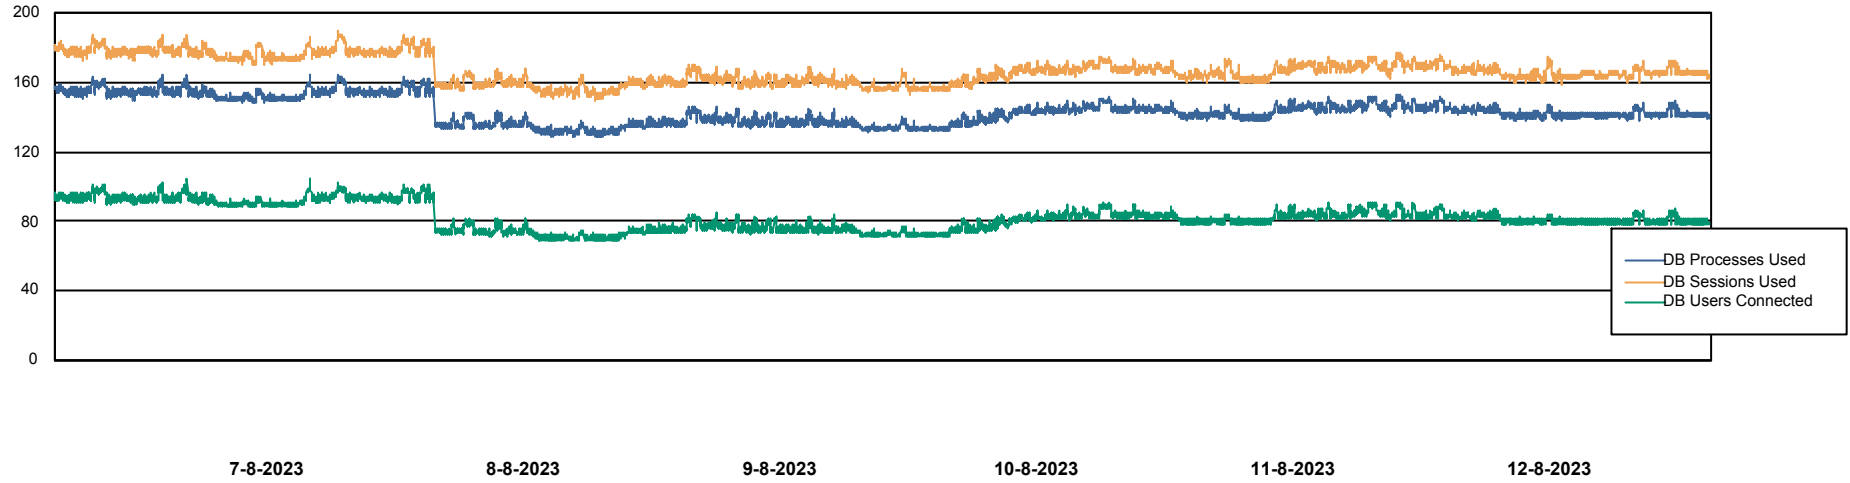

Weekly SLA Customer Report

Customer VOS_Production
Database ID 143

Database Performance VOSDB_BI

Weekly SLA Customer Report

Customer VOS_Production
Database ID 143

Database Performance VOSDB_Production

Weekly SLA Customer Report