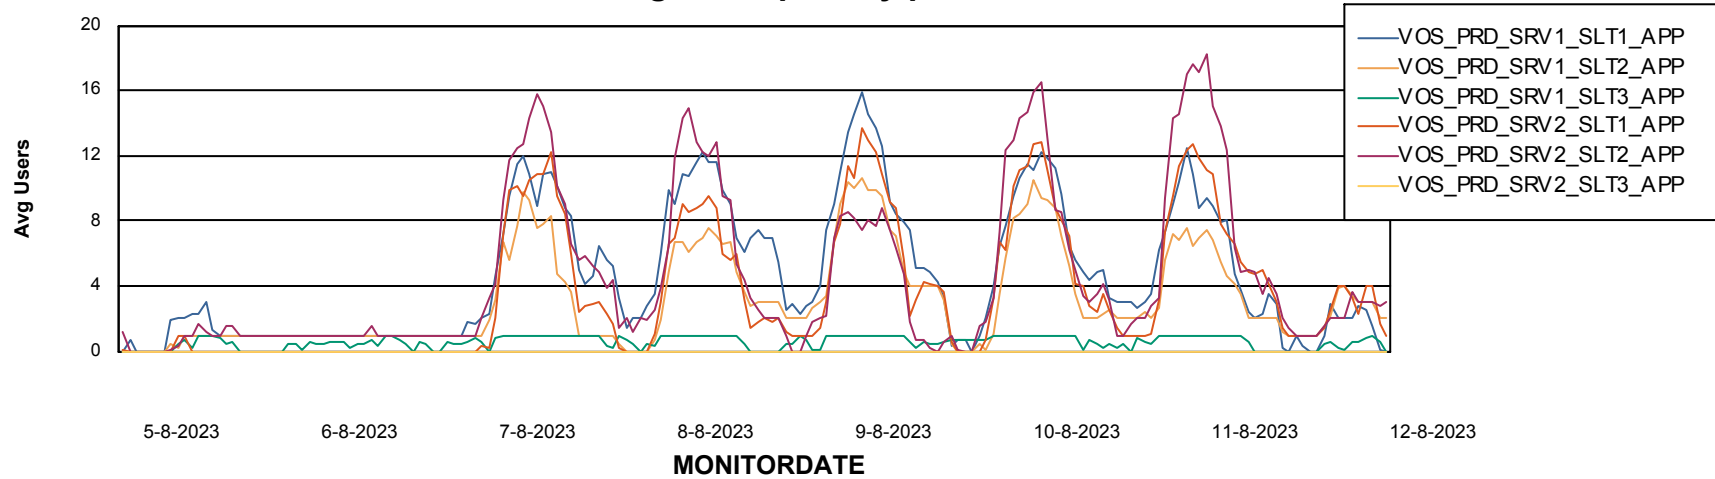

Weekly SLA Customer Report

Customer VOS_Production
Database ID 143

ABSSolute Application Server Services

Avg memory used per ABS Server Service

Avg users per day per ABS server

Weekly SLA Customer Report

Customer VOS_Production
Database ID 143