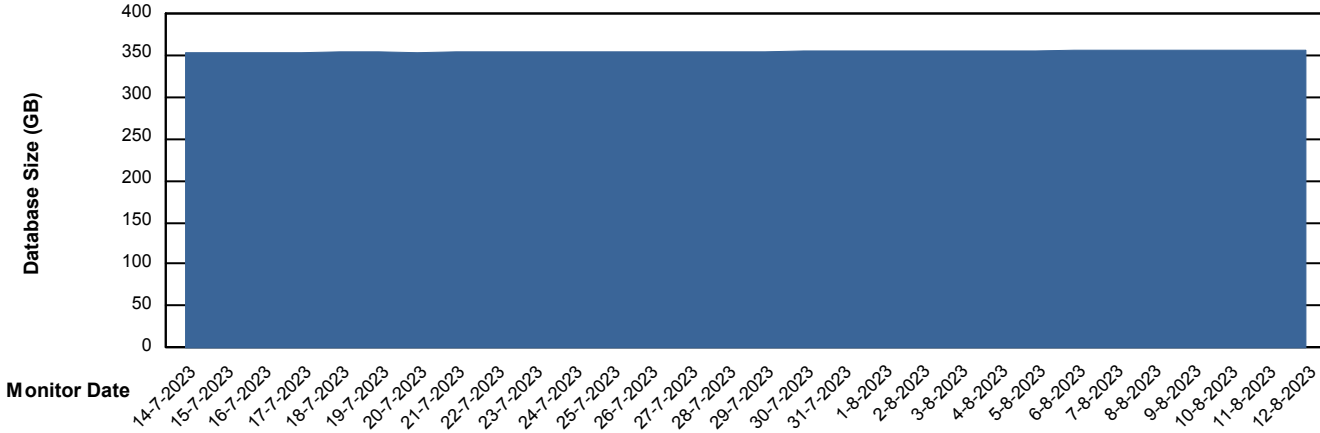

Weekly SLA Customer Report

Customer VEN_Production
Database ID 35

Database Performance VENDB_Production

Weekly SLA Customer Report

Customer VEN_Production
Database ID 35

Database Performance VENDB_Standby

DB Processes Max 300

Weekly SLA Customer Report

Customer VEN_Production
 Database ID 35

DATABASE SIZE VENDB_Production

Database growth over last month

Database Tablespace VENDB_Production

Date	Tablespace Name	Filesize (Gb)	Usedsize (Gb)	Percentage free
12-8-2023	ABSDATA	222	182	18
	INDX	197	164	17
11-8-2023	ABSDATA	222	181	18
	INDX	197	164	17
10-8-2023	ABSDATA	222	181	18
	INDX	197	164	17
9-8-2023	ABSDATA	222	181	18
	INDX	197	164	17
8-8-2023	ABSDATA	222	181	18
	INDX	197	164	17
7-8-2023	ABSDATA	222	181	18
	INDX	197	164	17
6-8-2023	ABSDATA	222	181	18
	INDX	197	164	17