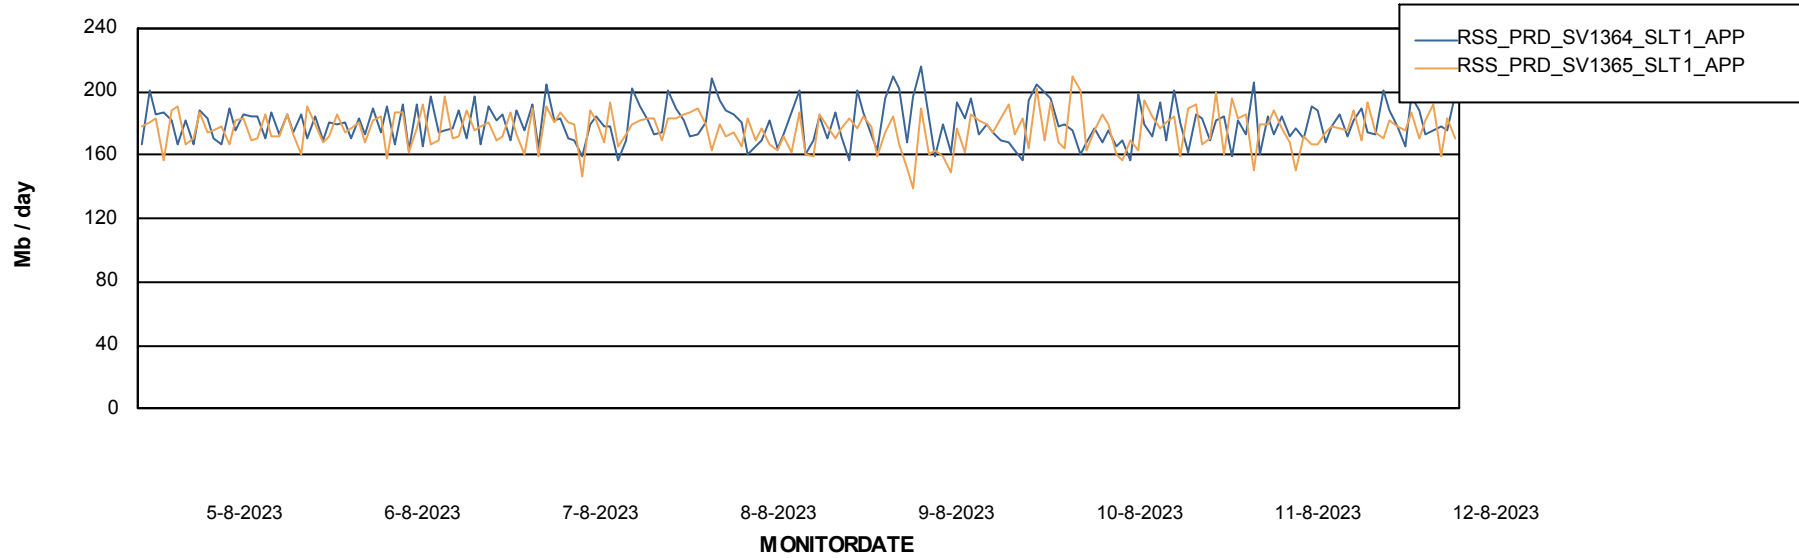

ABSSolute Application Server Services

Avg memory used per ABS Server Service