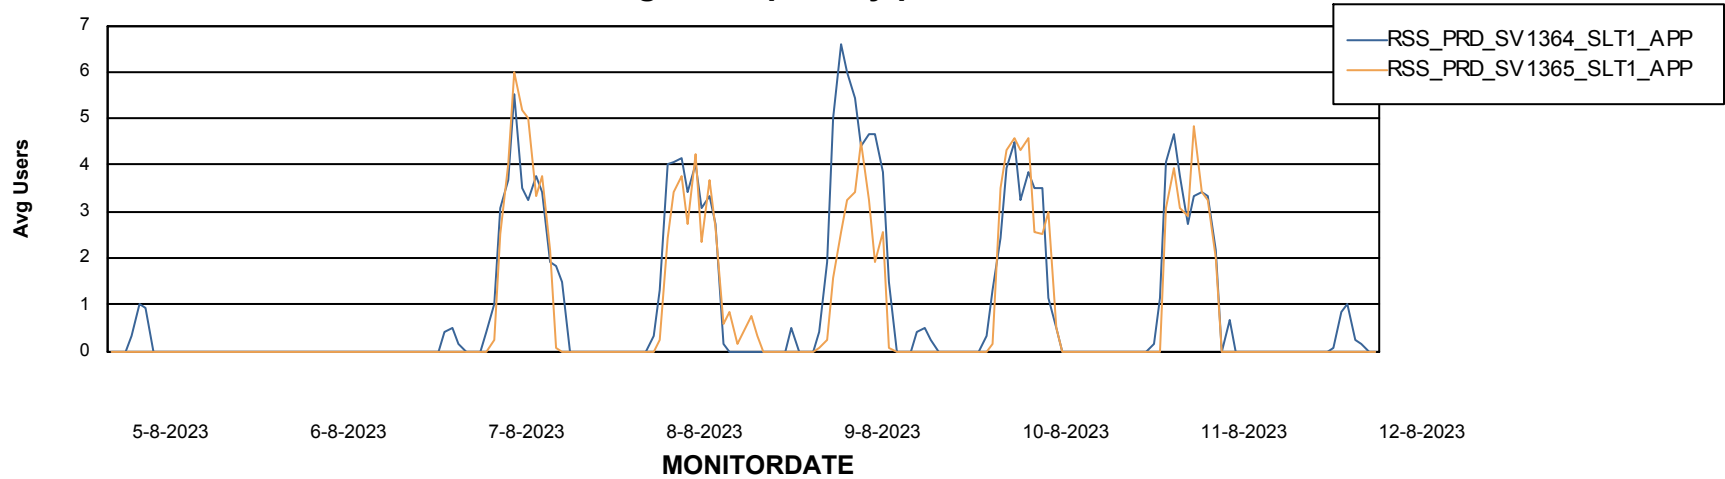

Avg users per day per ABS server