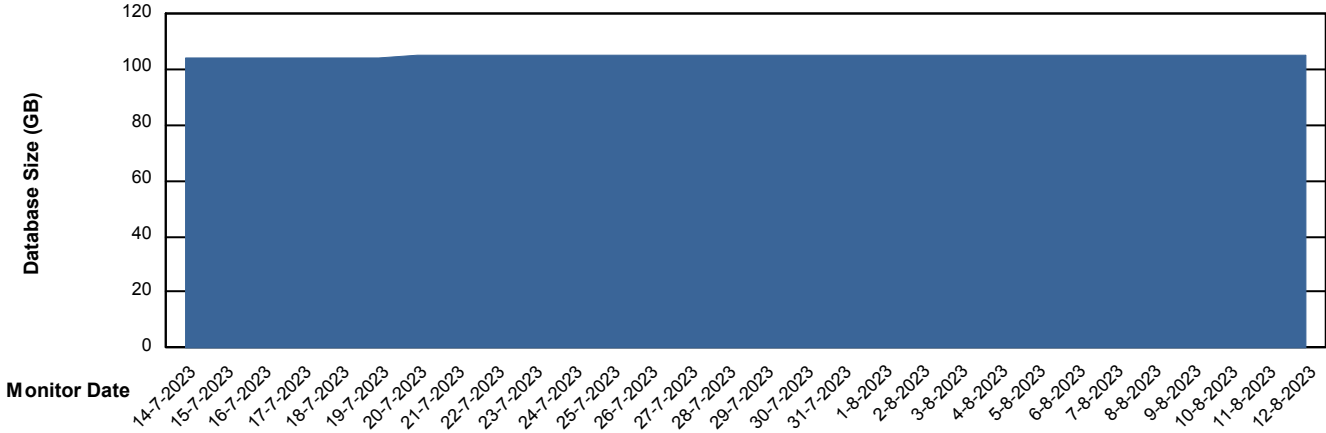

DATABASE SIZE RSS_PRD_SV1364_PRD_DB

Database growth over last month