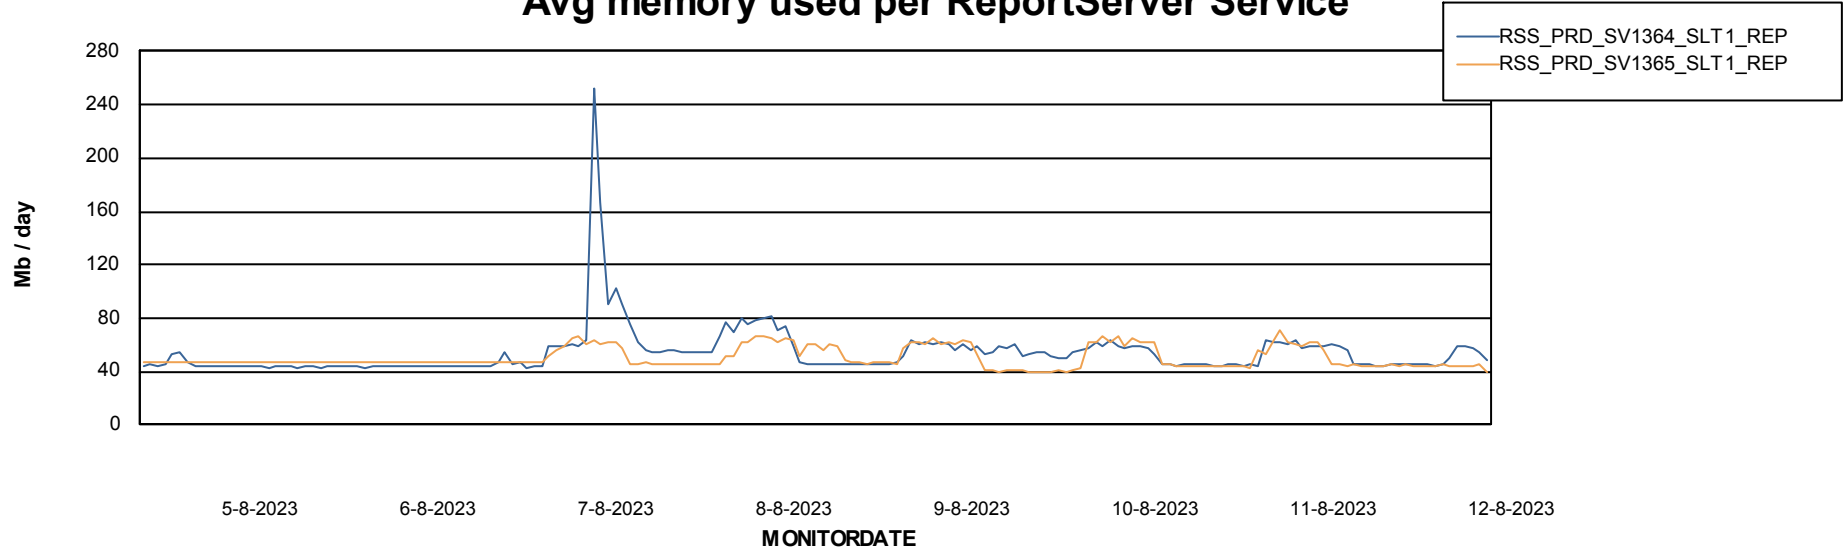

ABSSolute Application ReportServer Services

Avg memory used per ReportServer Service