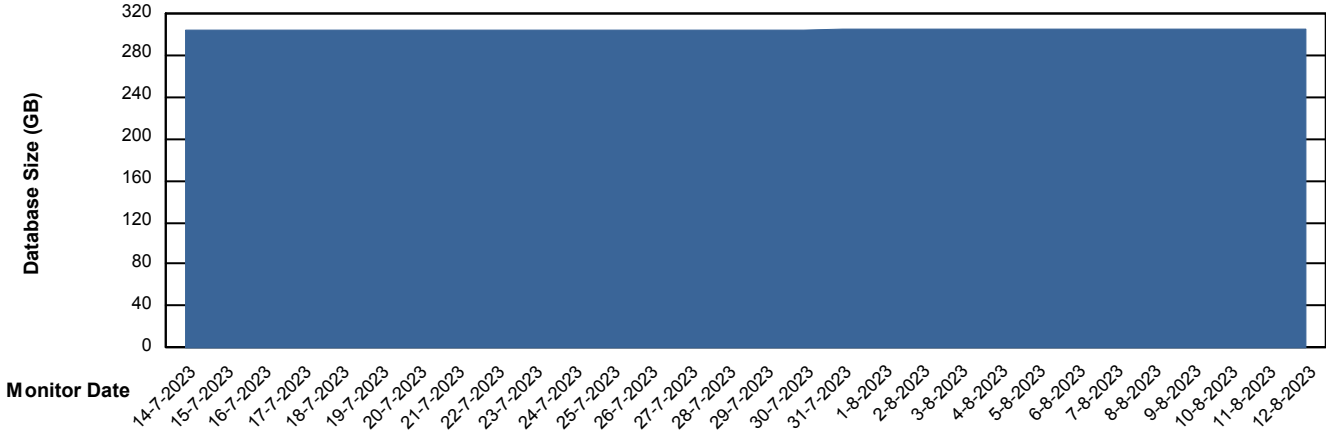

Database growth over last month

Database Tablespace PCODB_Production

Date	Tablespace Name	Filesize (Gb)	Usedsize (Gb)	Percentage free
12-8-2023	ABSDATA	238	116	51
	INDX	329	186	43
11-8-2023	ABSDATA	238	116	51
	INDX	329	186	43
10-8-2023	ABSDATA	238	116	51
	INDX	329	186	43
9-8-2023	ABSDATA	238	116	51
	INDX	329	186	44
8-8-2023	ABSDATA	238	116	51
	INDX	329	186	44
7-8-2023	ABSDATA	238	116	51
	INDX	329	186	44
6-8-2023	ABSDATA	238	116	51
	INDX	329	186	44