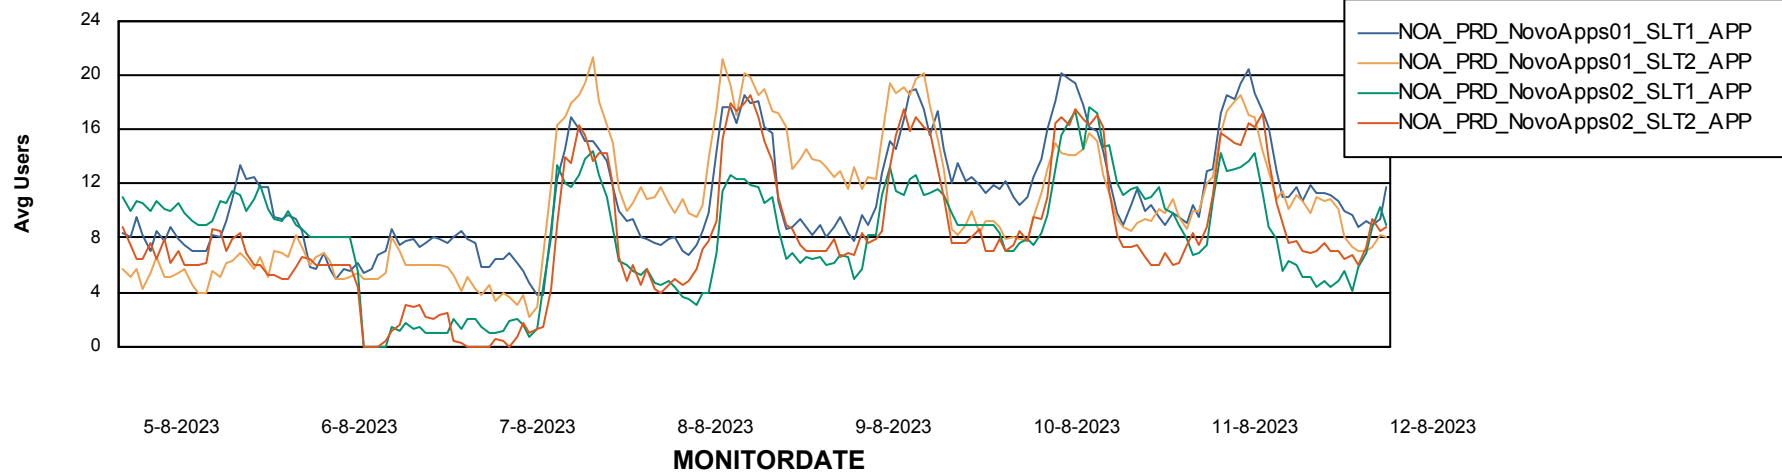

Avg users per day per ABS server