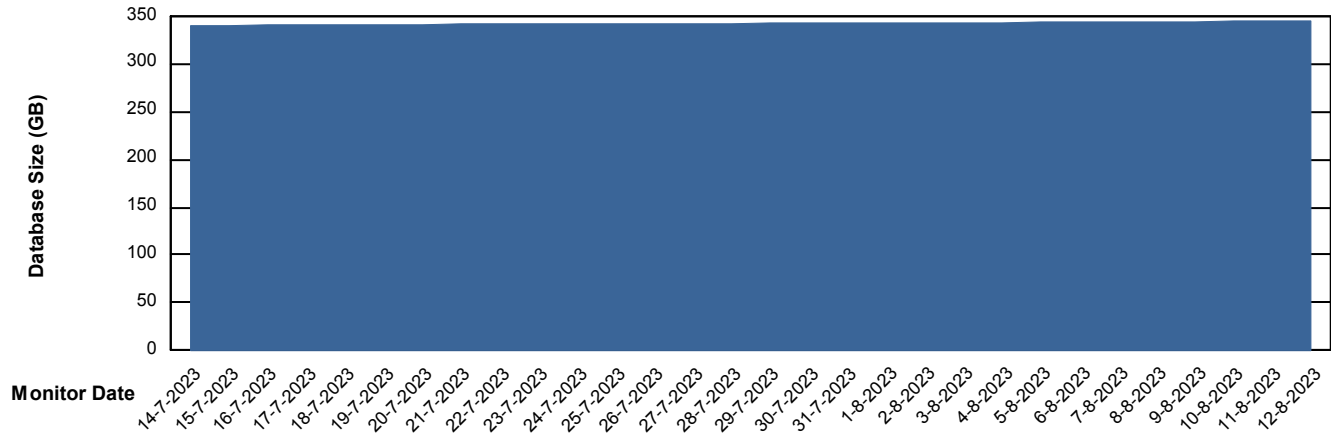

DATABASE SIZE NOA_PRD_NovoABS01_DB

Database growth over last month