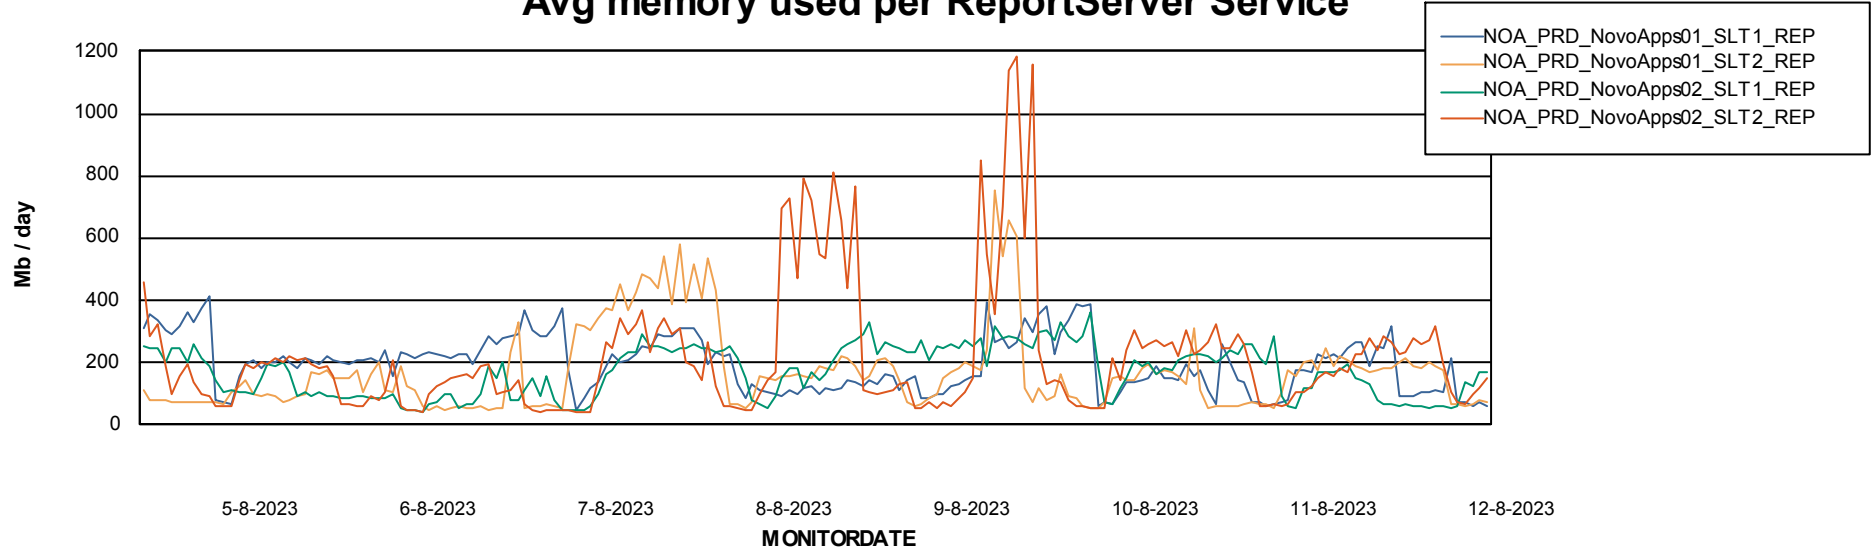

ABSSolute Application ReportServer Services

Avg memory used per ReportServer Service