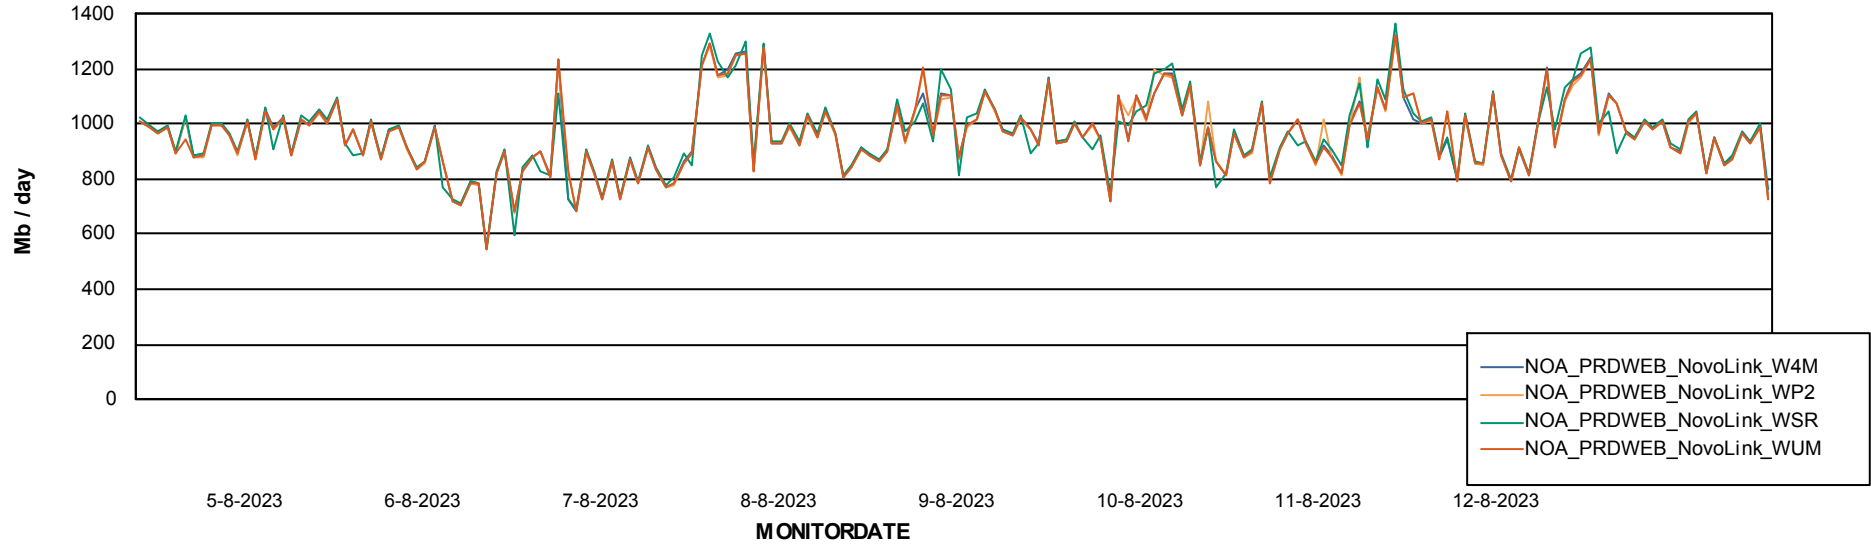

Avg memory used per ReportServer Service

Weekly SLA Customer Report

Customer NOA_Production (24/7)
Database ID 116

ABSSolute Web Component Services

Avg memory used per ABS Web component

Weekly SLA Customer Report