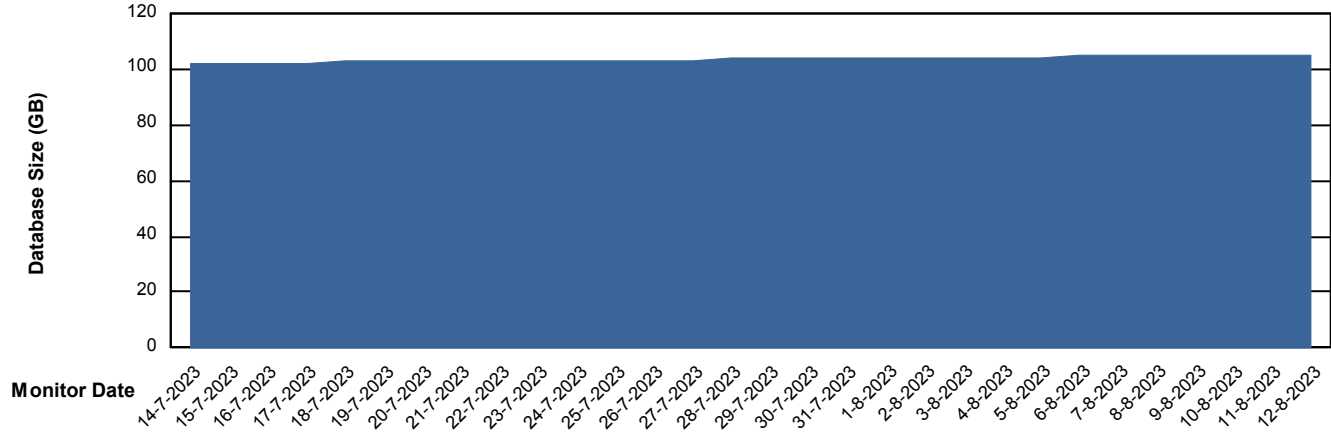

DATABASE SIZE NOA_BI_NOVOBI_Production

Database growth over last month