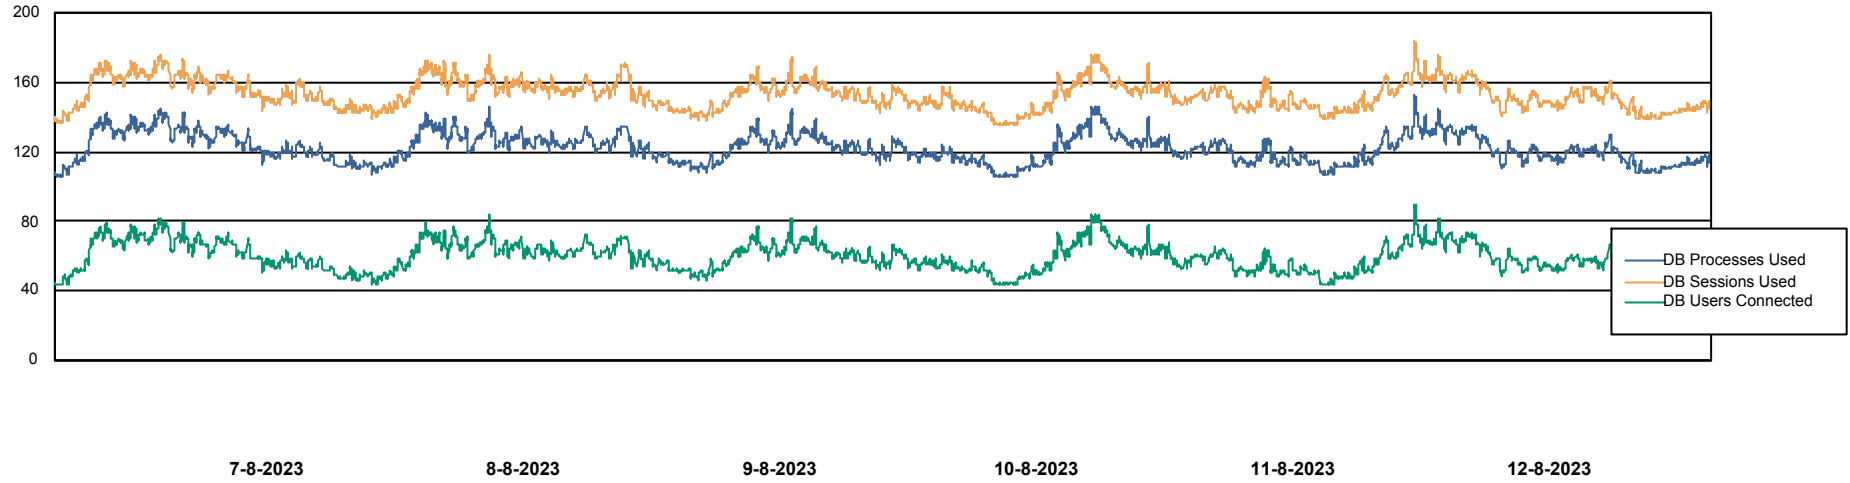

Weekly SLA Customer Report

Customer NOA_Production (24/7)
Database ID 116

Database Performance NOA_BI_NOVOBI_Production

Weekly SLA Customer Report

Customer NOA_Production (24/7)
Database ID 116

Database Performance NOA_PRD_NovoABS01_DB