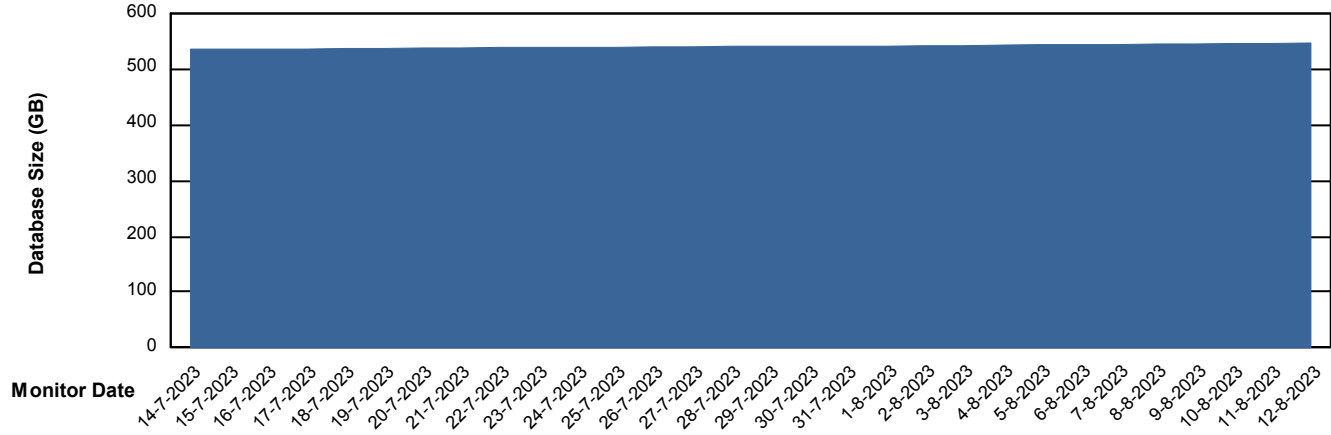

DATABASE SIZE LTS_PROD_CLSABSBI01_BI

Database growth over last month