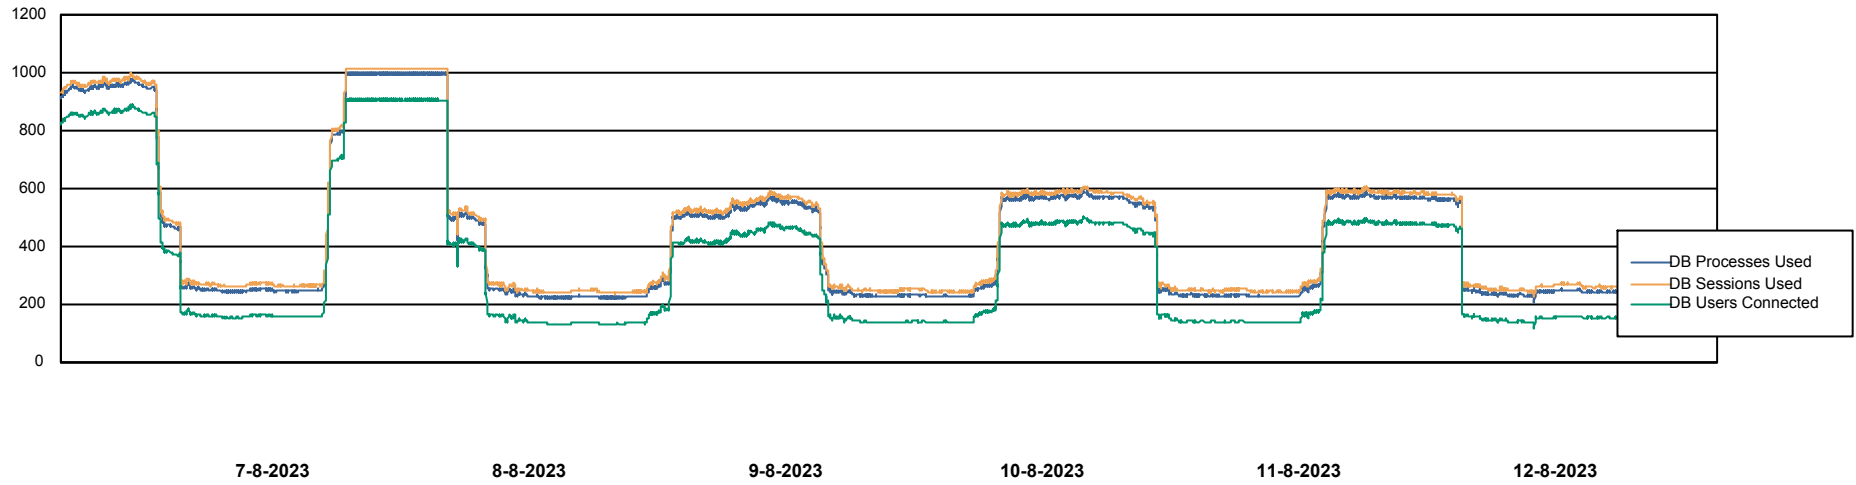

Weekly SLA Customer Report

Customer LTS(CleanLease)_Production
Database ID 126

Database Performance LTS_PROD_CLSABSBI01_BI

Weekly SLA Customer Report

Customer LTS(CleanLease)_Production
Database ID 126

Database Performance LTS_PROD_CLSABSD01_PRDB