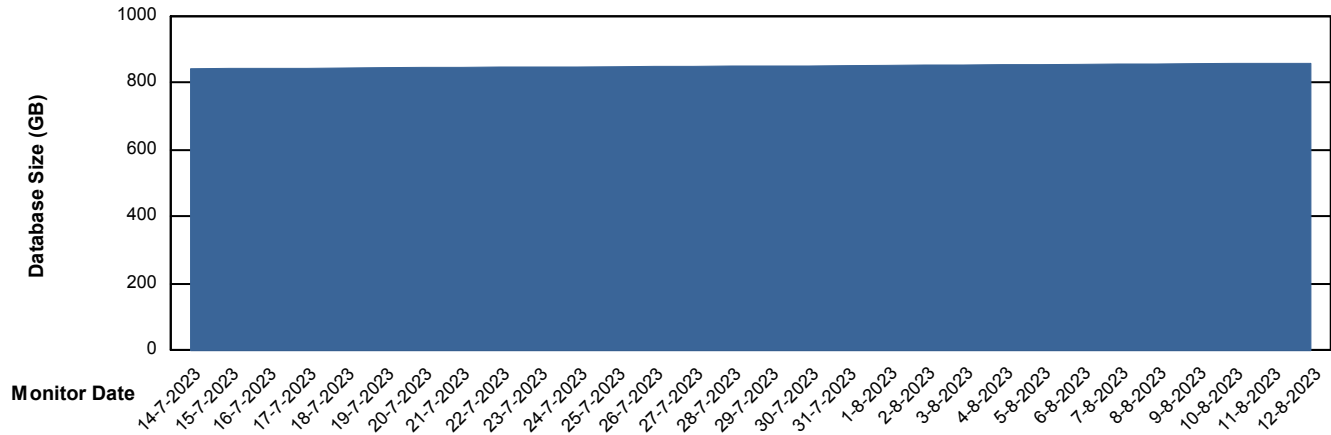

Customer LTS(CleanLease)_Production
Database ID 126

DATABASE SIZE LTS_PROD_CLSABSBI01_BI

Database growth over last month

DATABASE SIZE LTS_PROD_CLSABSDB01_PRDB

Database growth over last month

Weekly SLA Customer Report