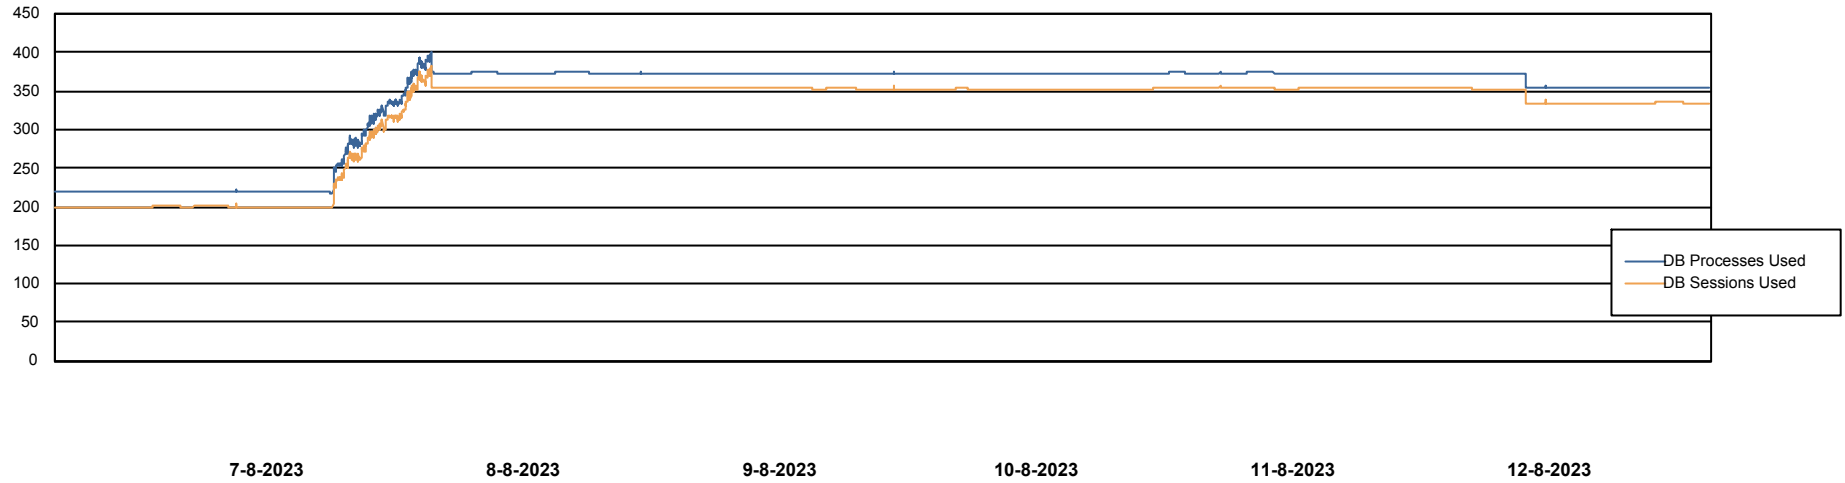

Database Performance LTS_PROD_CLSABSDB02_SBDB

DB Processes Max 0
DB Processes Max 1,000
DB Processes Max 4