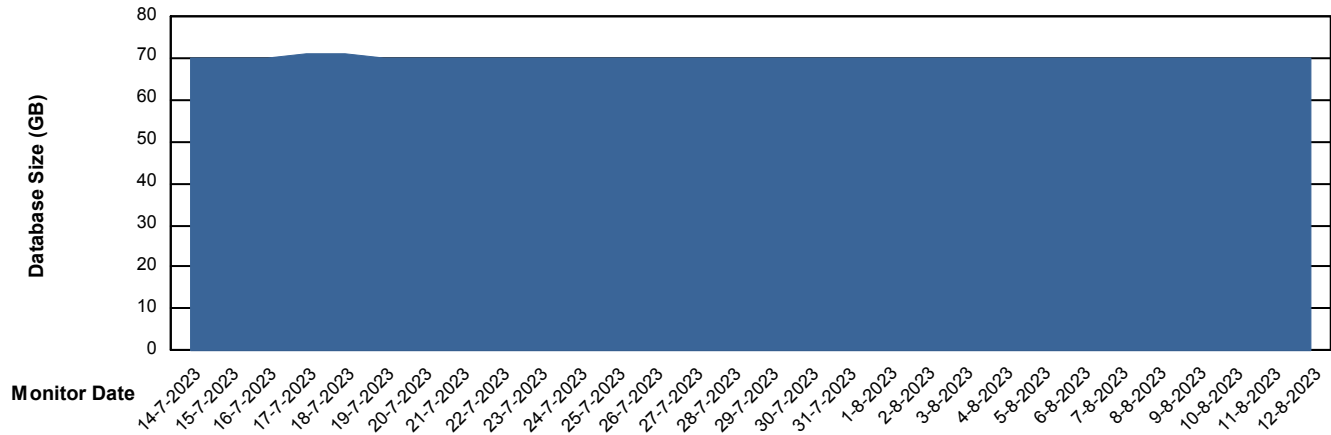

DATABASE SIZE KLA_TST_KLAHQORA04_DB

Database growth over last month