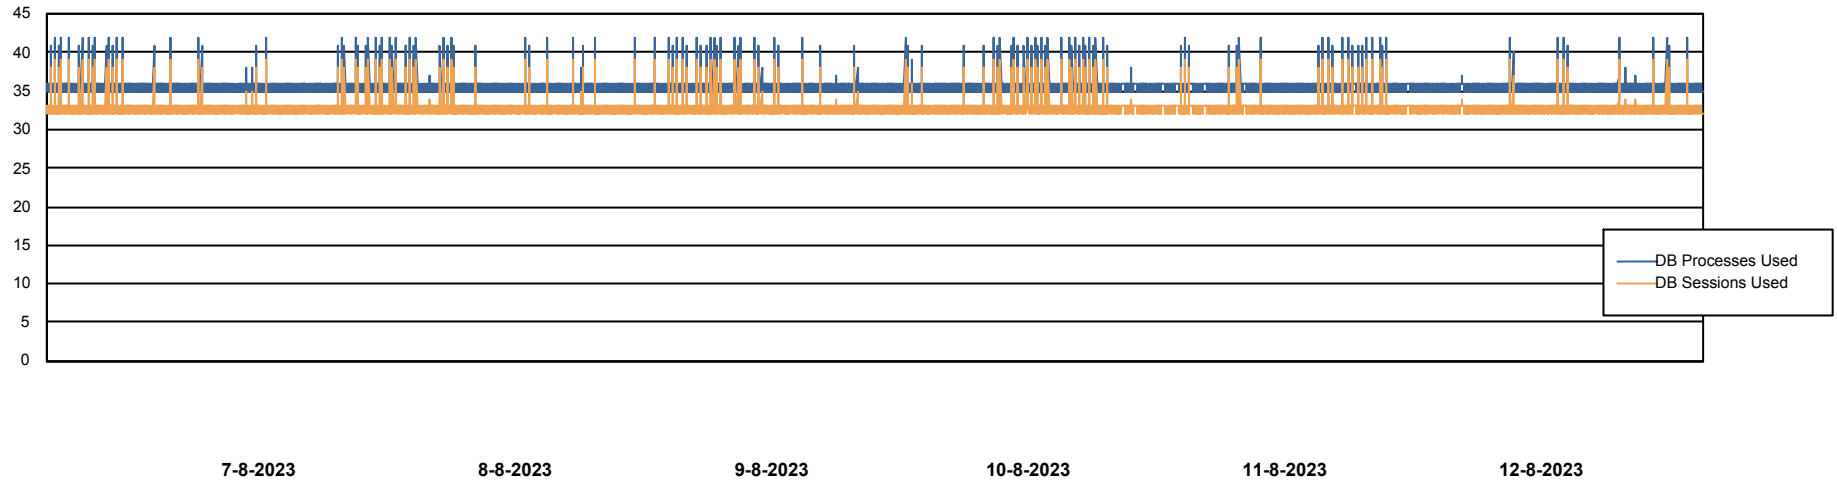

Database Performance KLA_STB_KLAHQORA04_DB

DB Processes Max 1,000