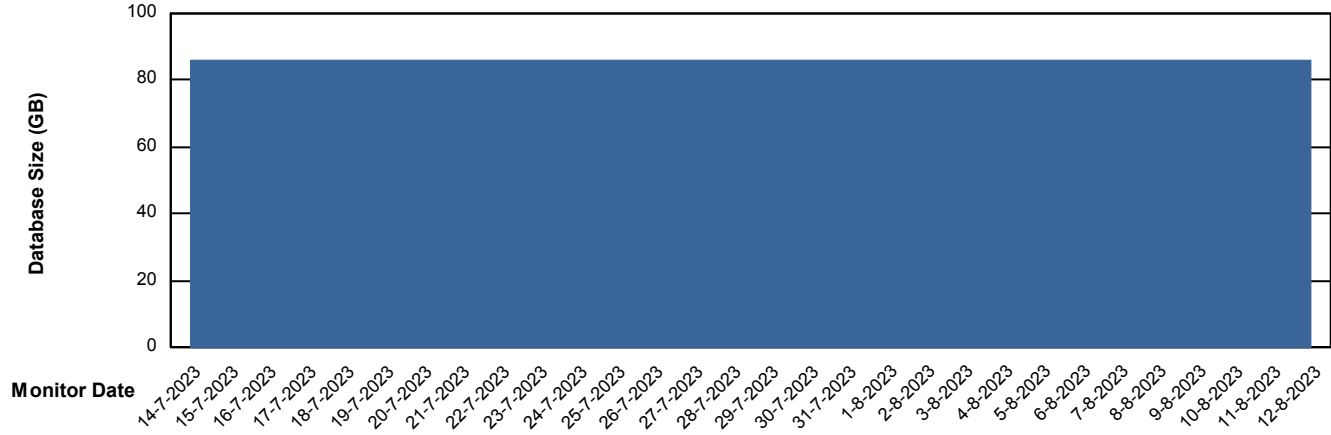

DATABASE SIZE KLA_PRD_KLAHQORA03_DB

Database growth over last month