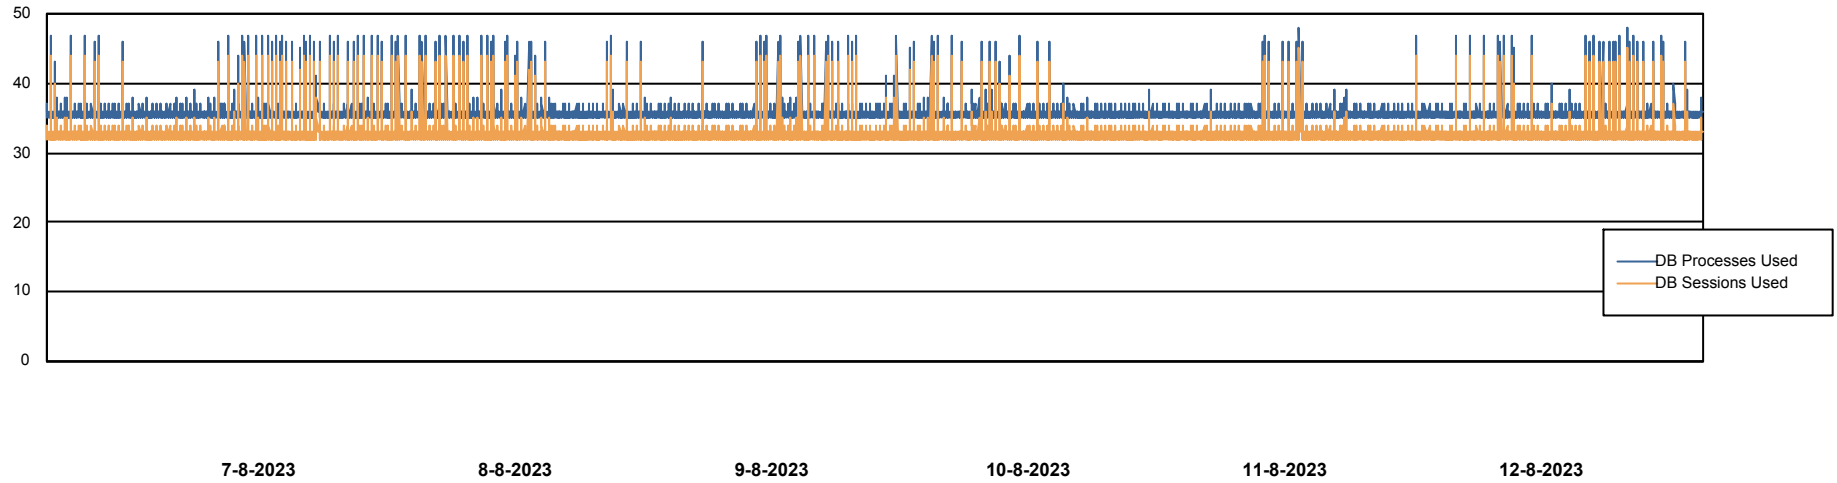

Database Performance KBR_PRD_DB-SRV2_SDB

DB Processes Max 1,000