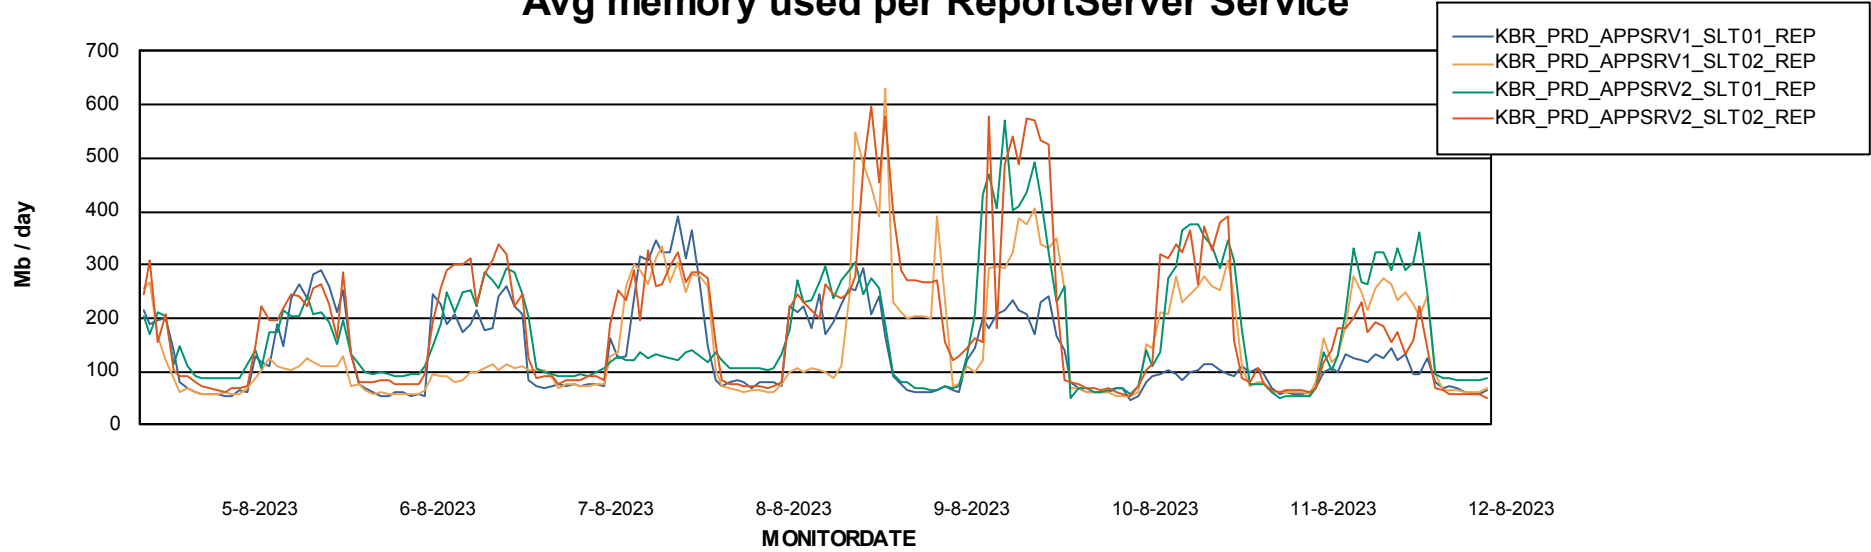

Avg memory used per ABS Server Service

Weekly SLA Customer Report

Customer KBR_Production
Database ID 117

ABSSolute Application Server Services

Avg memory used per ReportServer Service

Avg users per day per ABS server