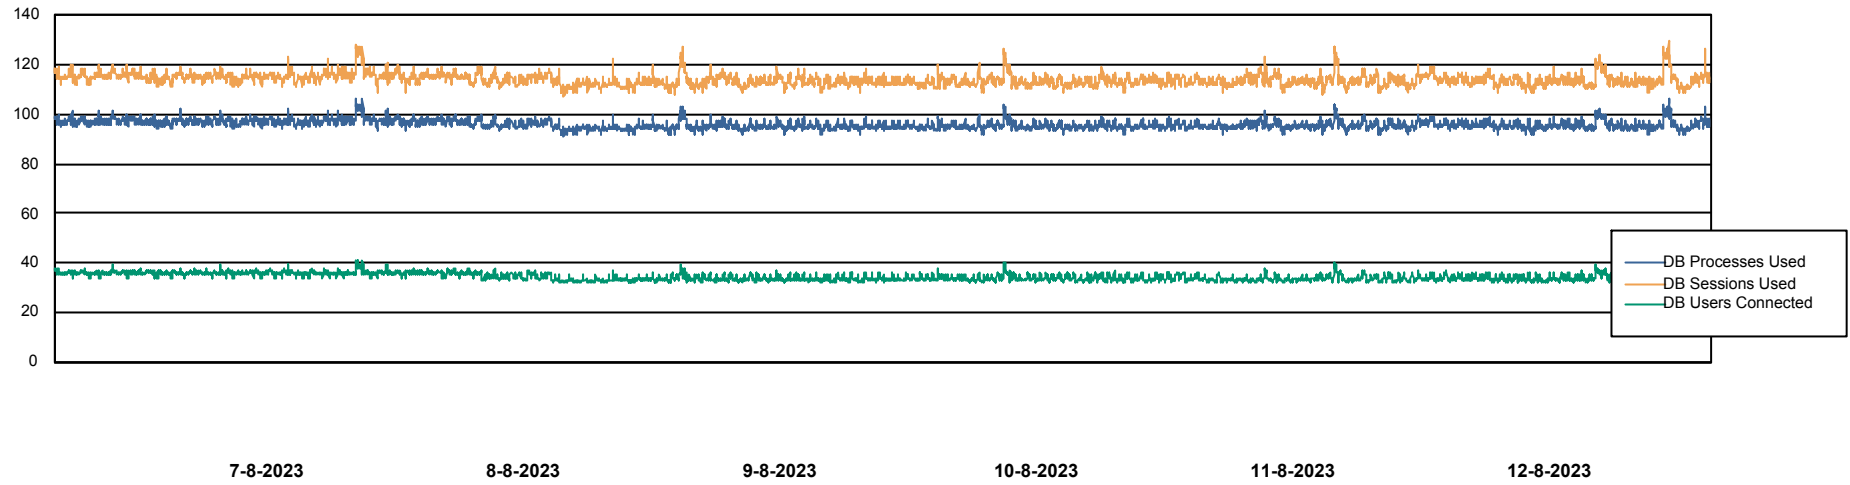

Database Performance BI-DBSRV_DB