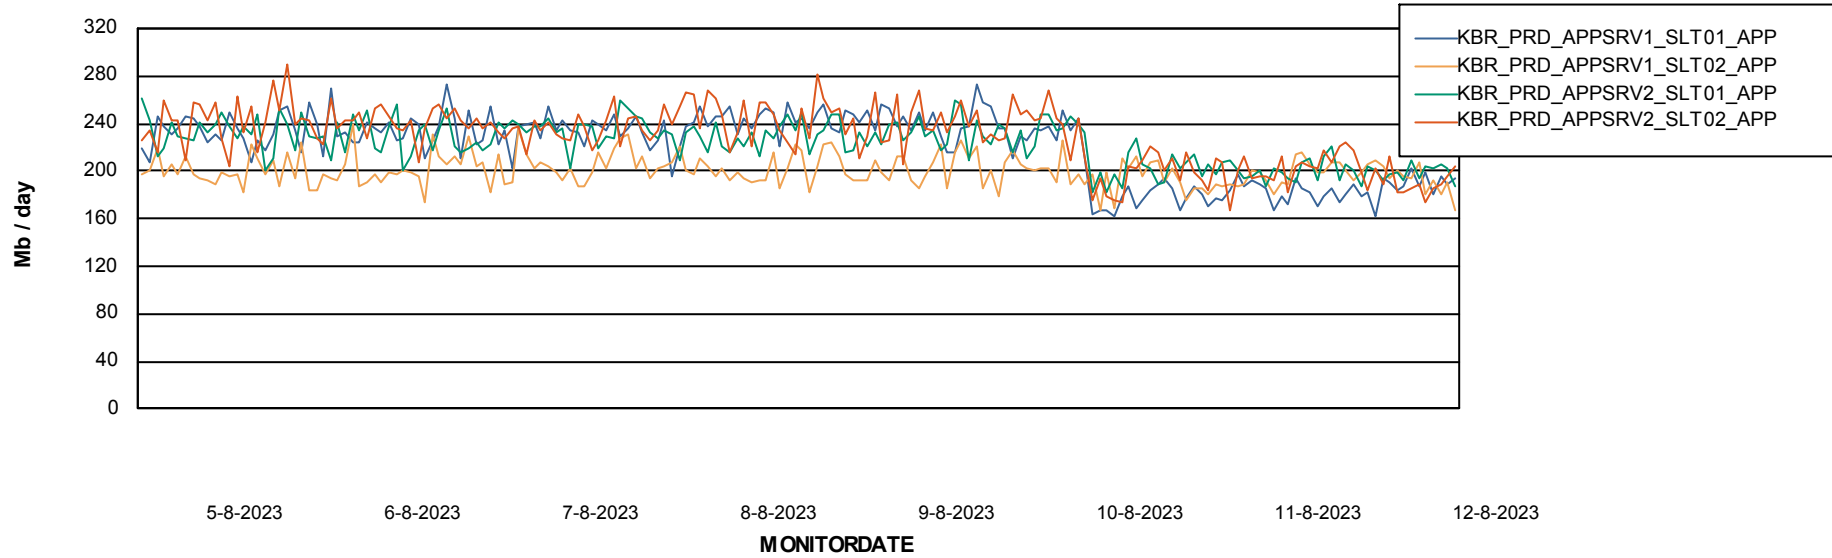

ABSSolute Application Server Services

Avg memory used per ABS Server Service