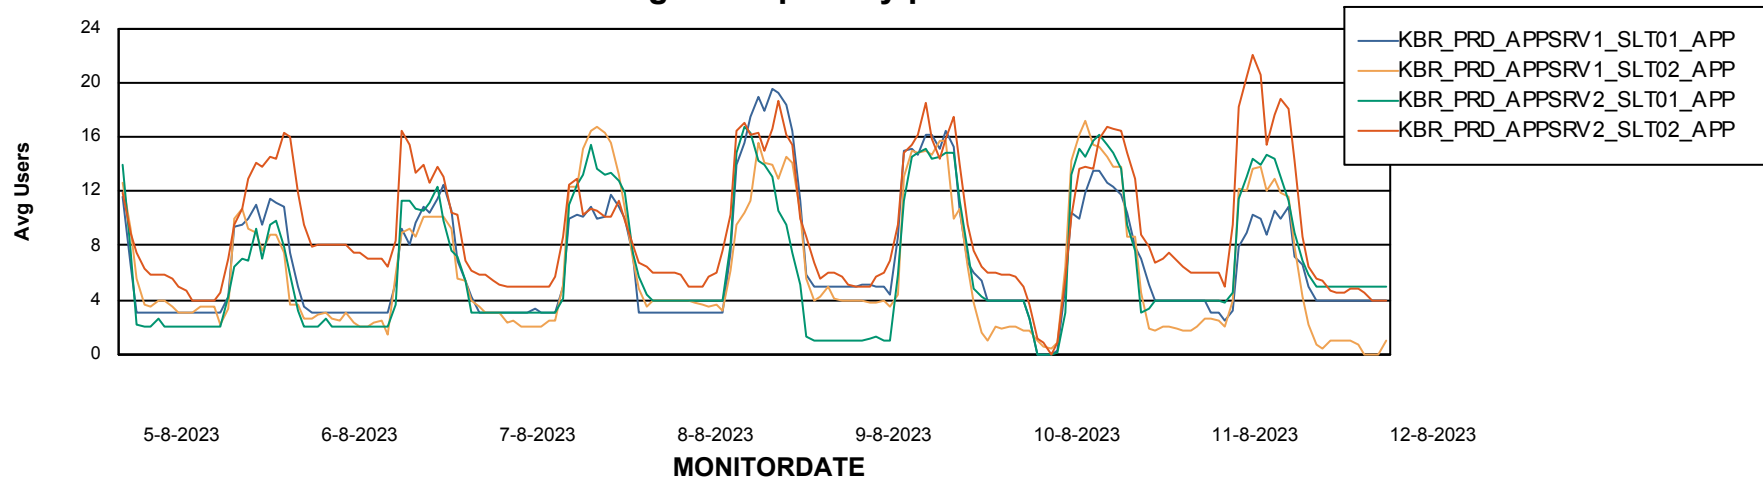

Avg memory used per ABS Server Service

Weekly SLA Customer Report

Customer KBR_Production
Database ID 117

ABSSolute Application Server Services

Avg memory used per ReportServer Service

Avg users per day per ABS server