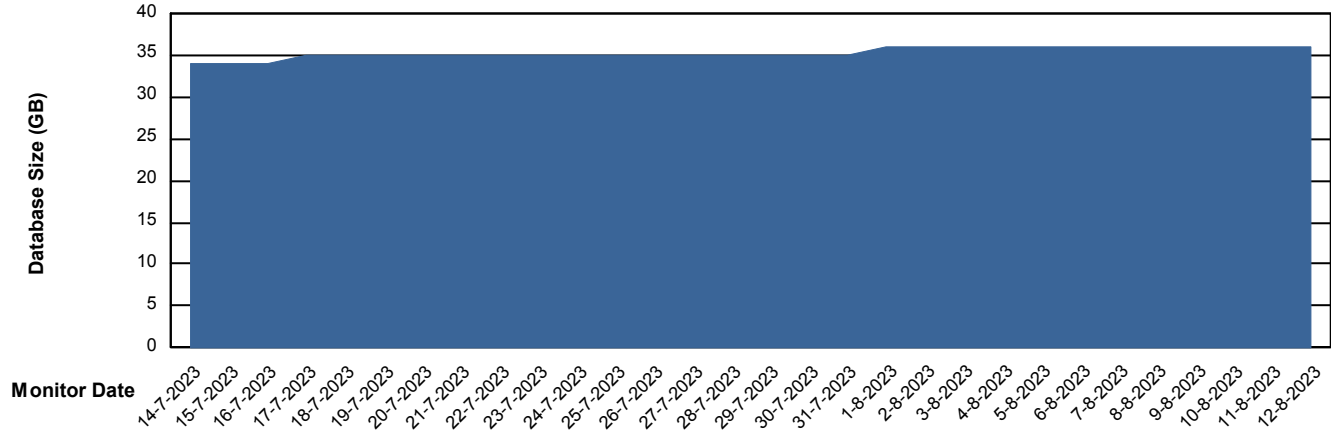

DATABASE SIZE BI-DBSRV_DB

Database growth over last month