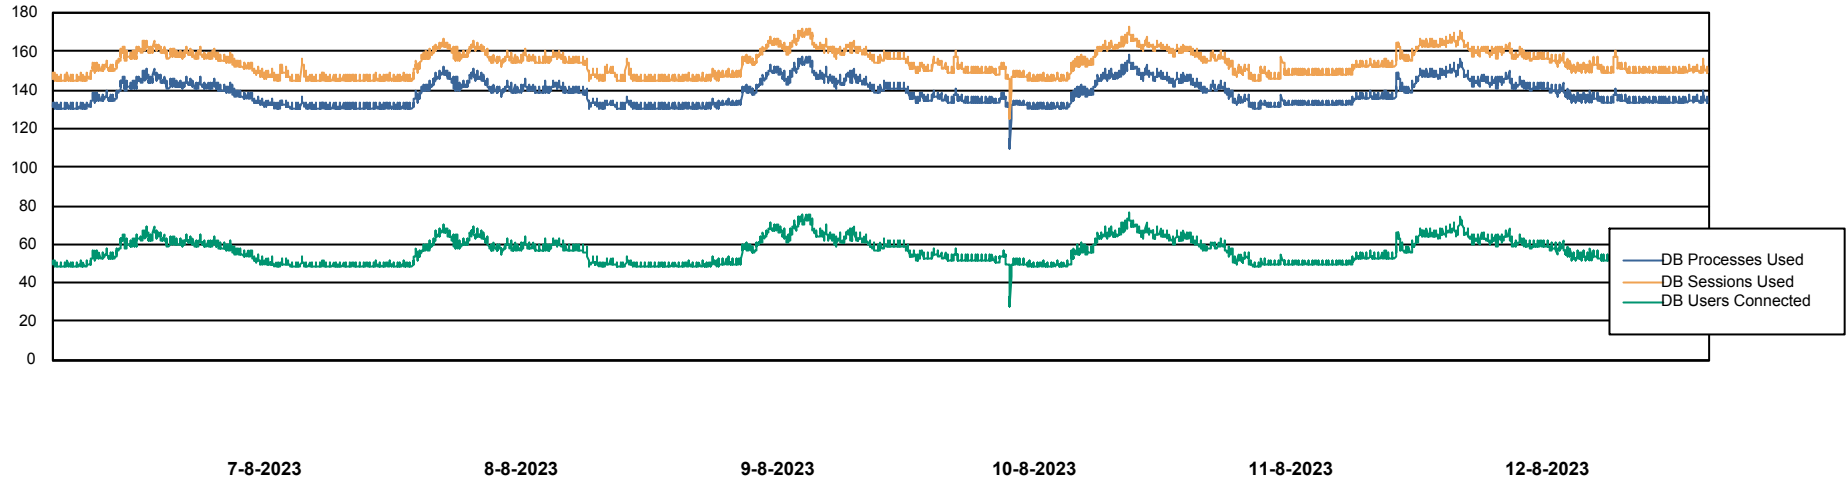

Weekly SLA Customer Report

Customer KBR_Production
Database ID 117

Database Performance BI-DBSRV_DB

Weekly SLA Customer Report

Customer KBR_Production
Database ID 117

Database Performance KBR_PRD_DB-SRV1_DB