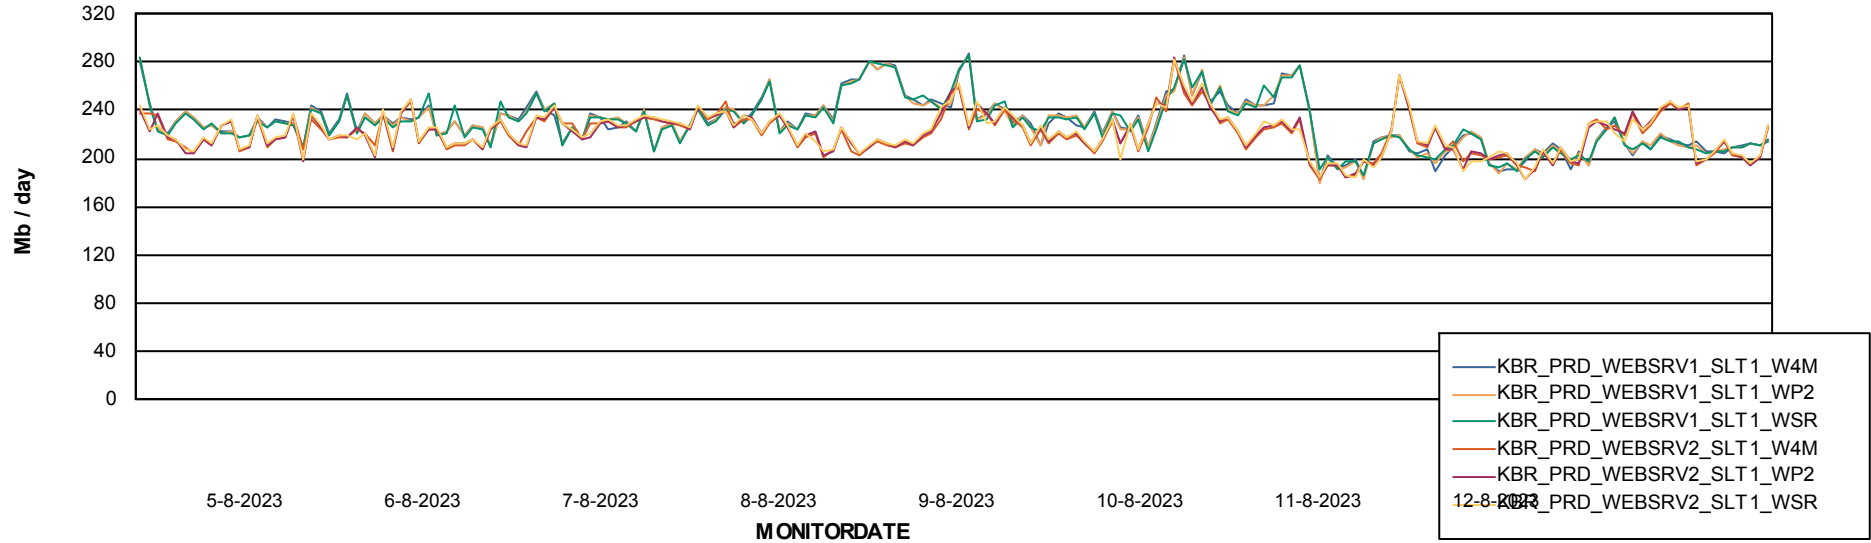

ABSSolute Web Component Services

Avg memory used per ABS Web component