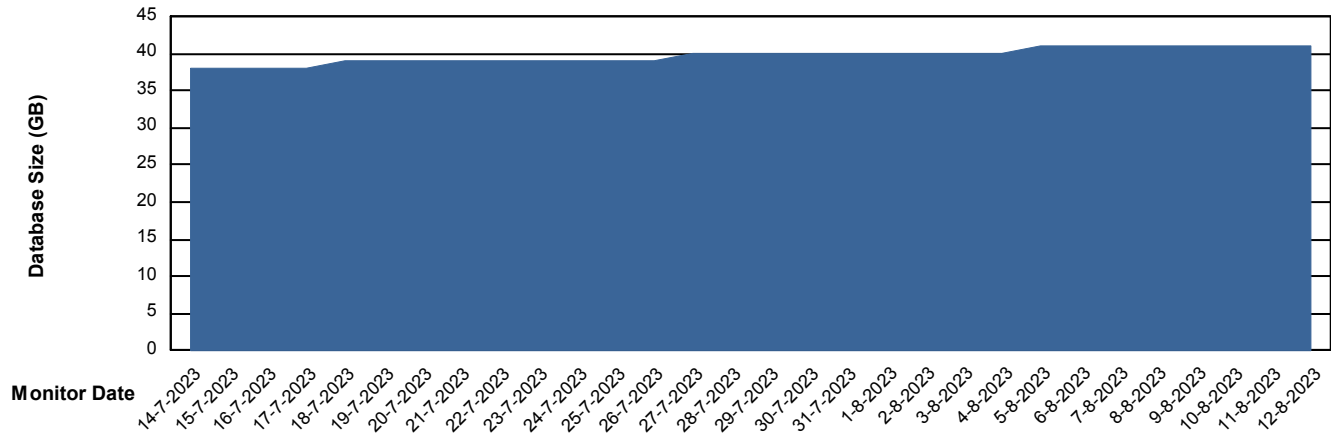

DATABASE SIZE KBR_PRD_DB-SRV1_DB

Database growth over last month