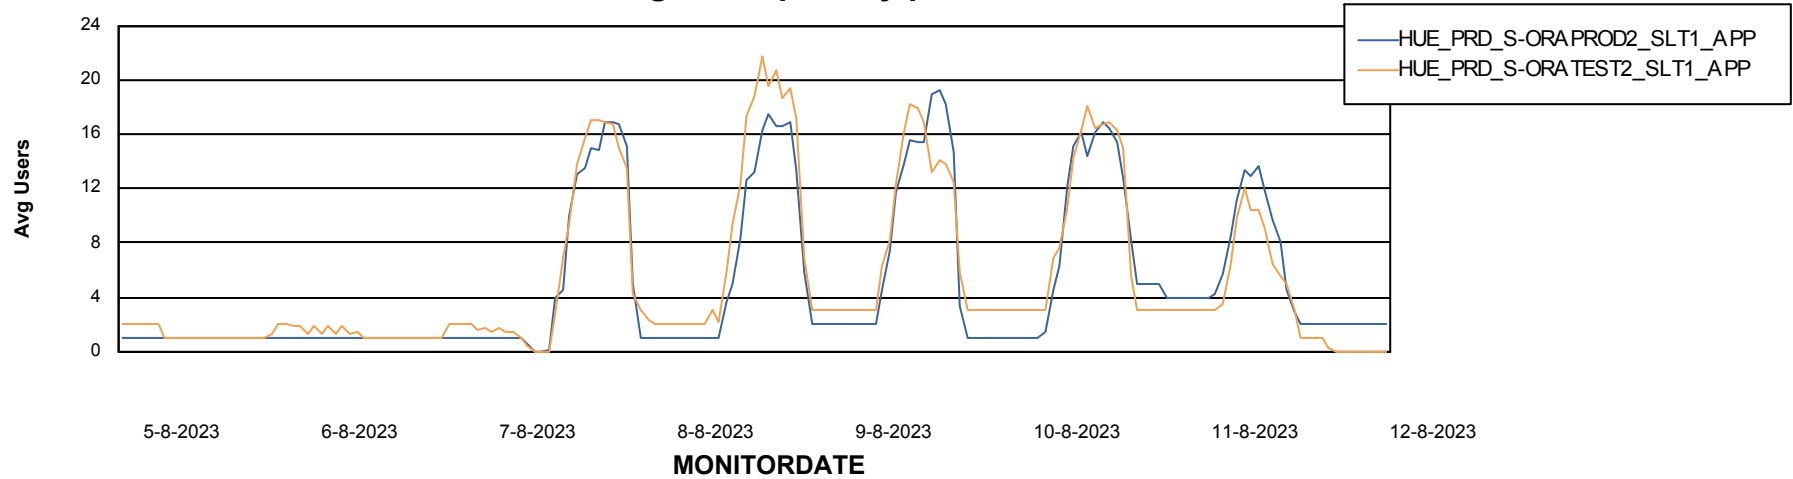

Standby Database Health HUE_Production

Recovery lag for last 7 days

Weekly SLA Customer Report

Customer HUE_Production
Database ID 154

ABSSolute Application Server Services

Avg memory used per ABS Server Service

Avg users per day per ABS server

Weekly SLA Customer Report

Customer HUE_Production
Database ID 154

ABSSolute Application ReportServer Services

Avg memory used per ReportServer Service

Weekly SLA Customer Report