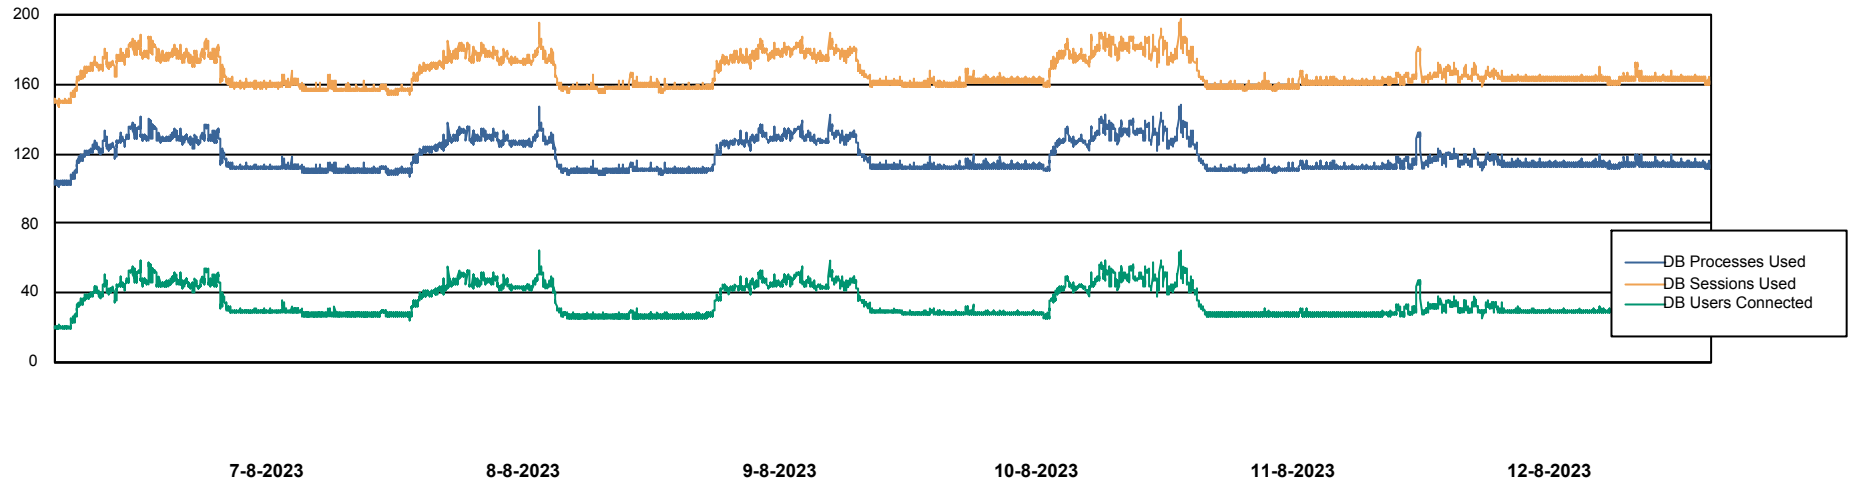

Database Performance HUE_PRD_S-ORAPROD2_DB