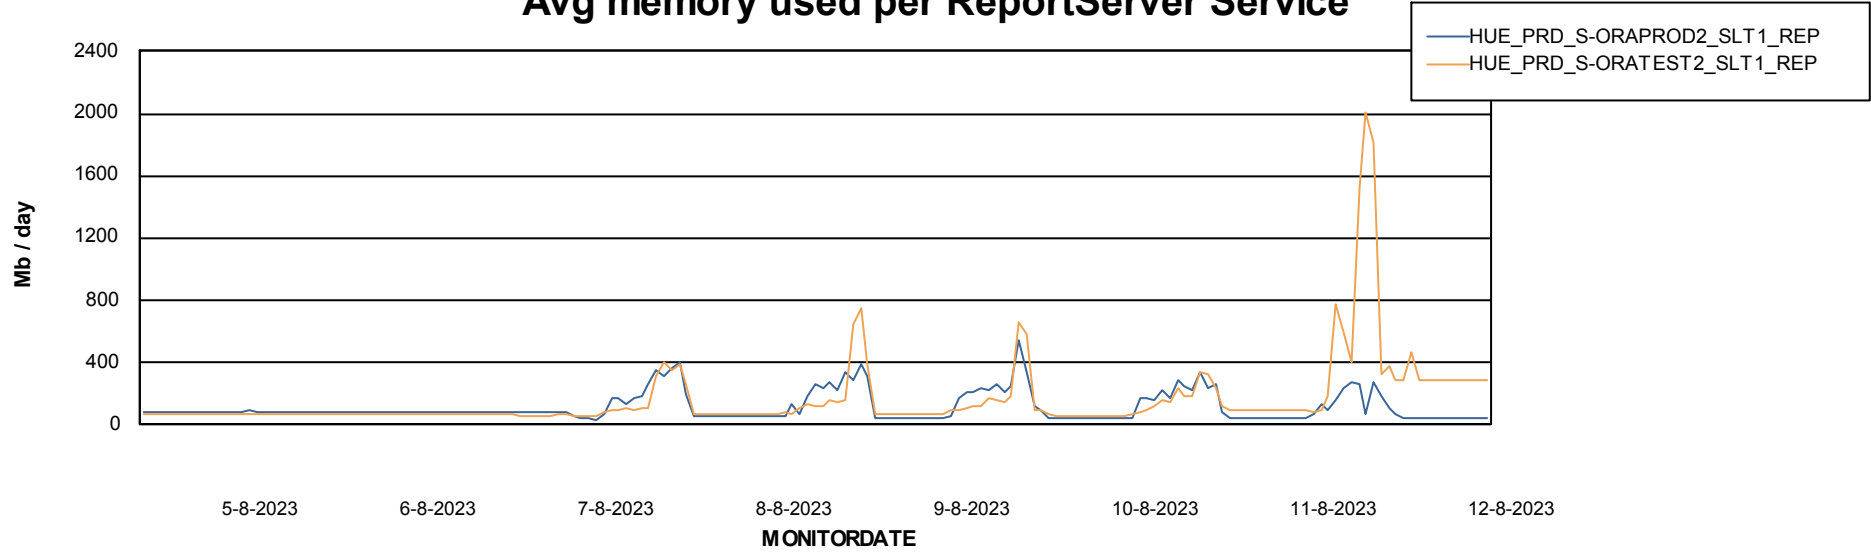

Avg users per day per ABS server

Weekly SLA Customer Report

Customer HUE_Production
Database ID 154

ABSSolute Application ReportServer Services

Avg memory used per ReportServer Service

Weekly SLA Customer Report