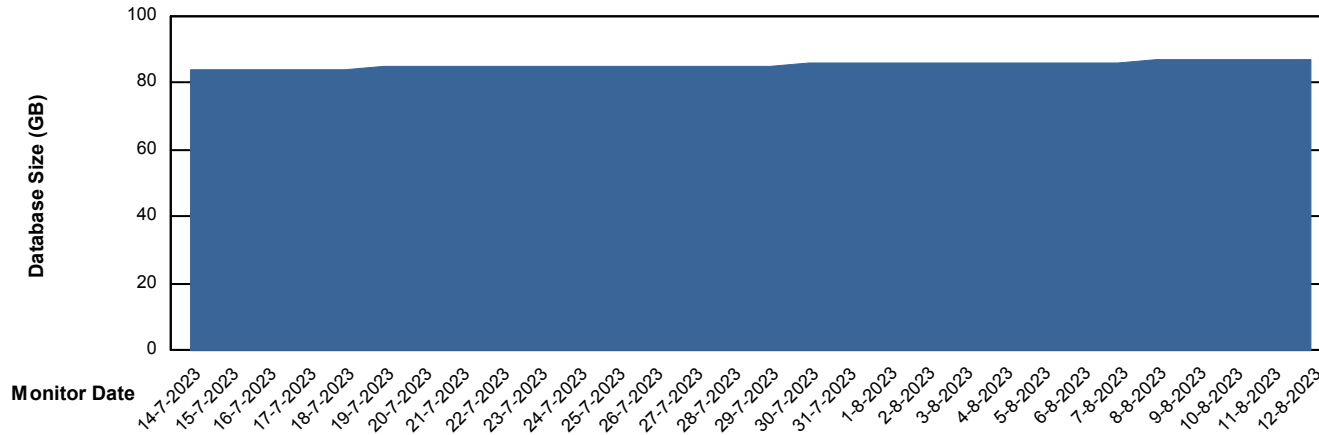

DB Processes Max 1,000

Weekly SLA Customer Report

Customer HUE_Production
Database ID 154

DATABASE SIZE HUE_PRD_S-ORABI_DB

Database growth over last month

DATABASE SIZE HUE_PRD_S-ORAPROD2_DB

Database growth over last month