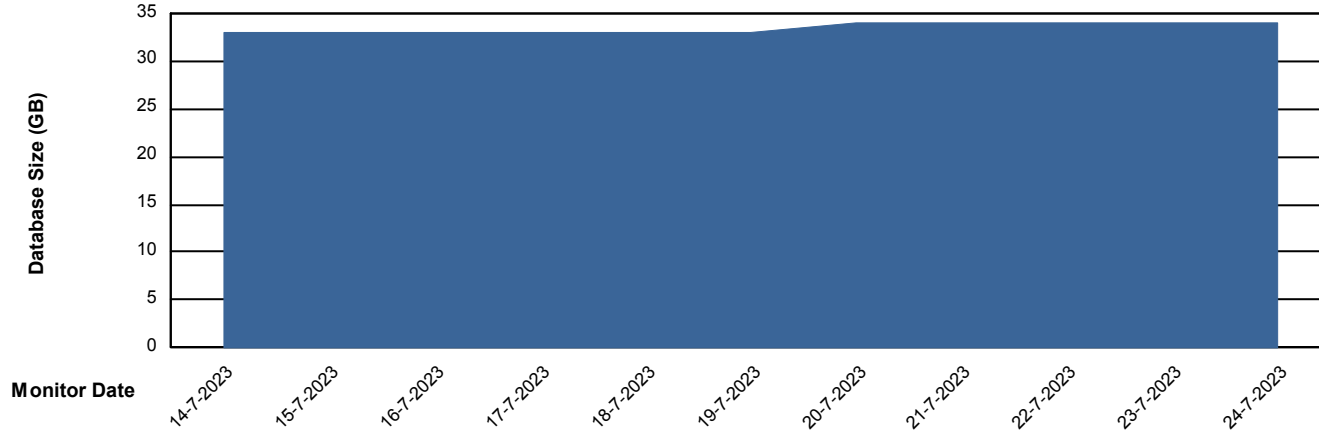

DB Processes Max 1,000

Weekly SLA Customer Report

Customer HUE_Production
Database ID 154

DATABASE SIZE HUE_PRD_S-ORABI_DB

Database growth over last month

DATABASE SIZE HUE_PRD_S-ORAPROD2_DB

Database growth over last month