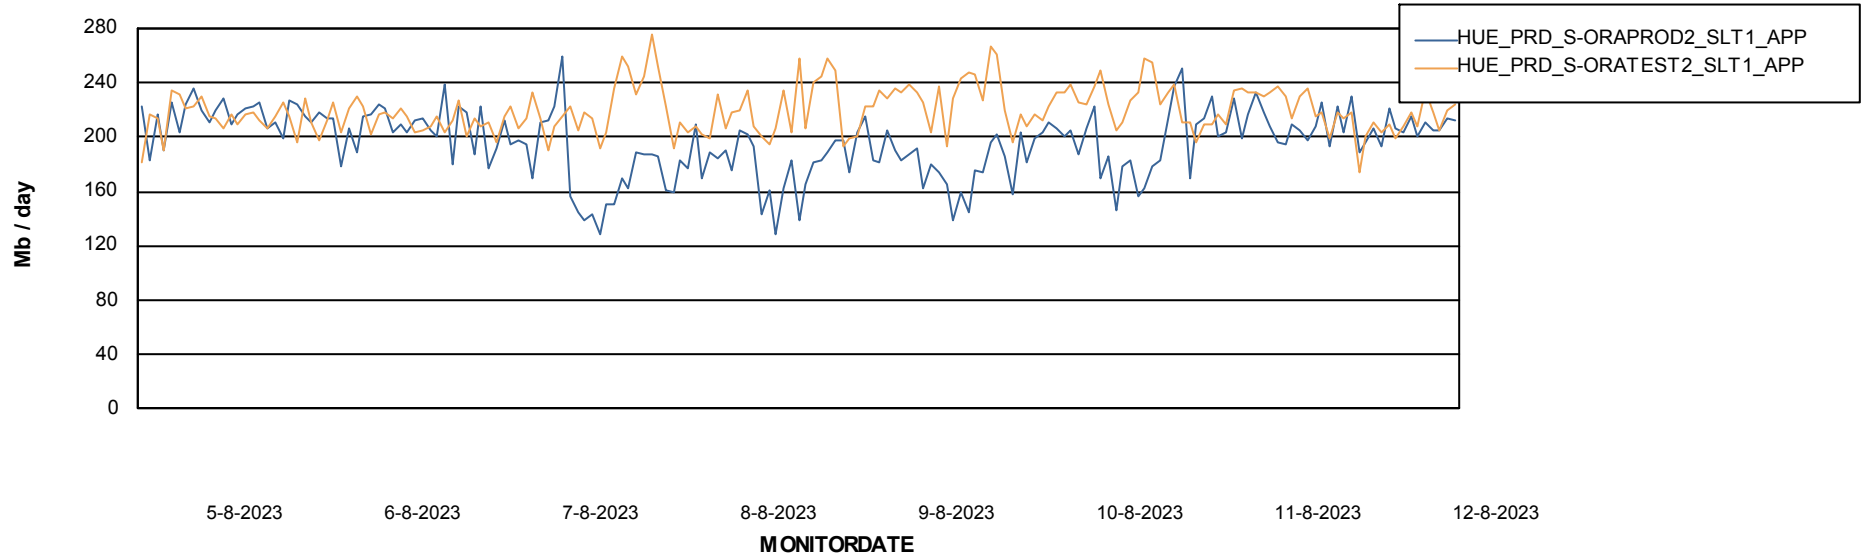

Standby Database Health HUE_Production

Recovery lag for last 7 days

Weekly SLA Customer Report

Customer HUE_Production
Database ID 154

ABSSolute Application Server Services

Avg memory used per ABS Server Service