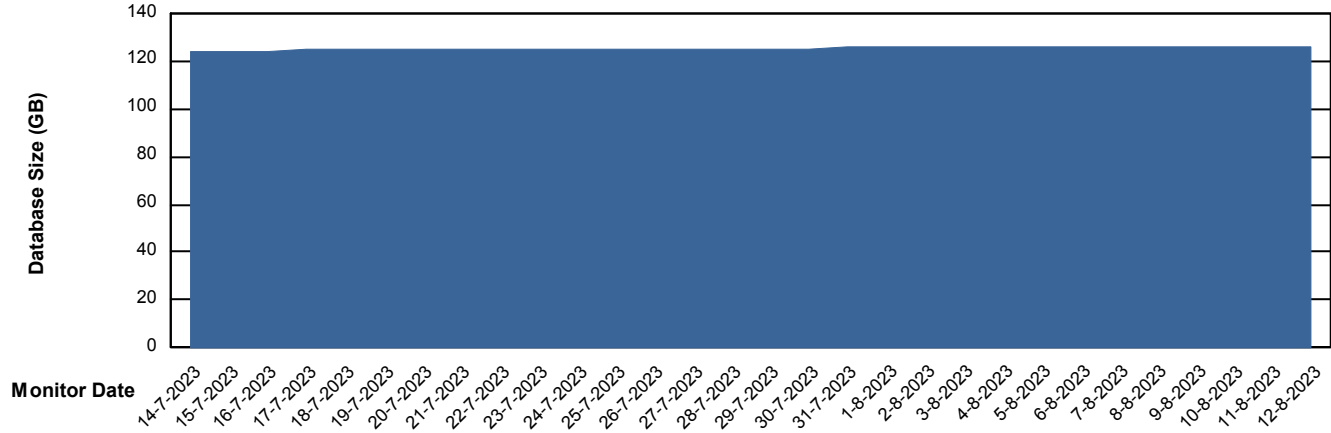

DB Processes Max 1,000

Weekly SLA Customer Report

Customer EUT_Production
Database ID 114

DATABASE SIZE EUT_EUP_PRD_URVINA22T_DB

Database growth over last month

DATABASE SIZE EUT_URM_PRD_URVINA26_DB

Database growth over last month