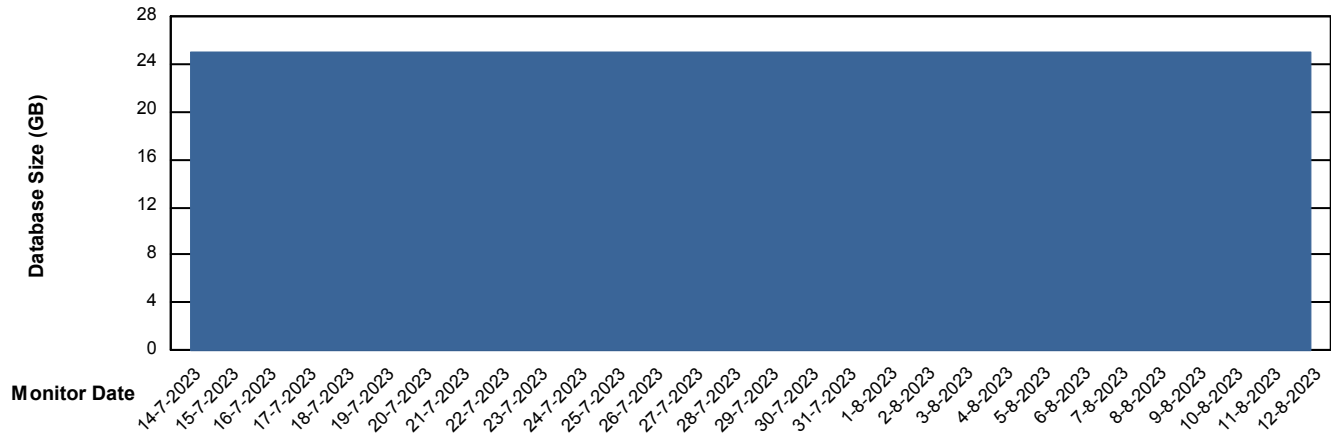

DB Processes Max 1,000

Weekly SLA Customer Report

Customer EUT_Production
Database ID 114

DATABASE SIZE EUT_EUP_PRD_URVINA22T_DB

Database growth over last month

DATABASE SIZE EUT_URM_PRD_URVINA26_DB

Database growth over last month