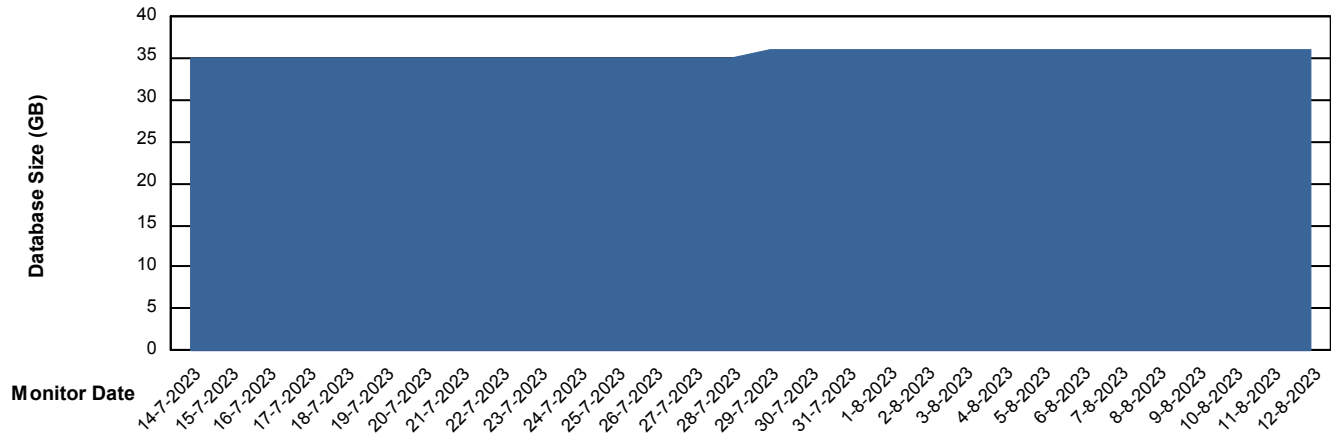

DB Processes Max 1,000
DB Sessions Max 0

Weekly SLA Customer Report

Customer ELJ Production
Database ID 72

Database Performance ELJDB_BI_FRASEQXPRDDB03

Weekly SLA Customer Report

Customer ELJ Production
Database ID 72

DATABASE SIZE ELJ_FRASEQXPRDDB01_PROD_DB

Database growth over last month

DATABASE SIZE ELJDB_BI_FRASEQXPRDDB03

Database growth over last month

Weekly SLA Customer Report

Customer ELJ Production
Database ID 72