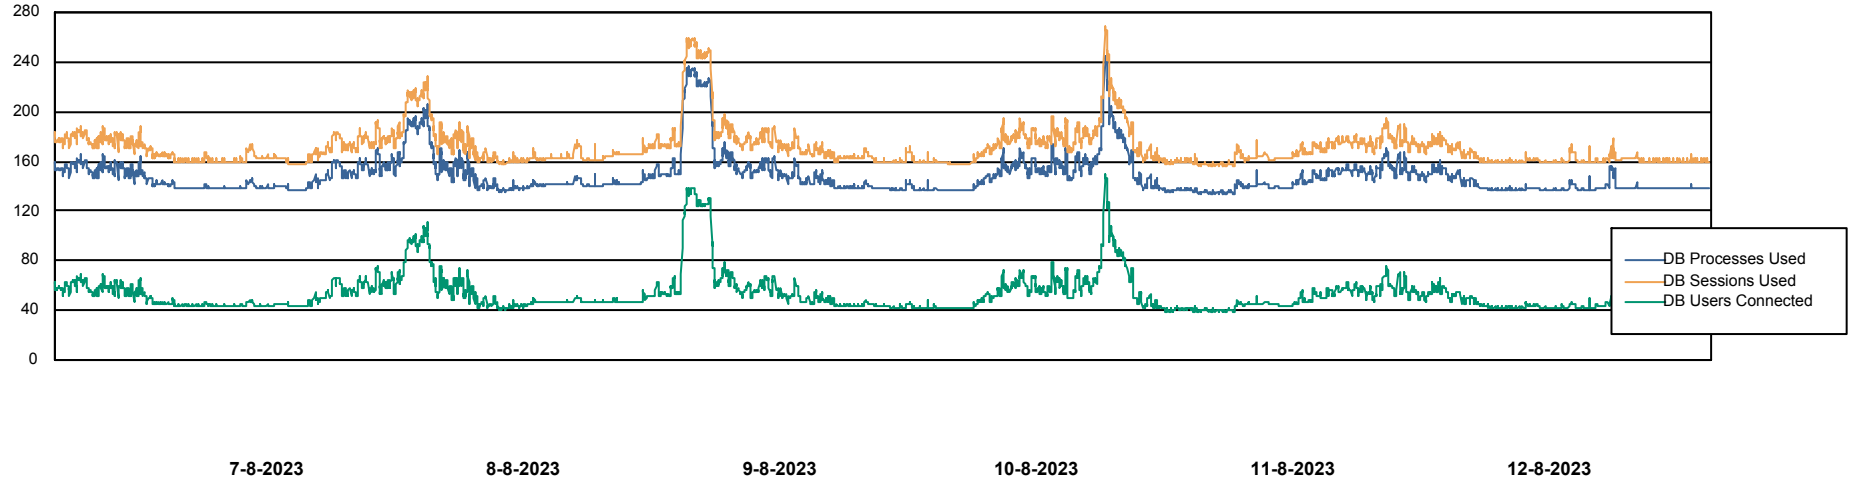

Database Performance ELJ_FRASEQXPRDDB01_PROD_DB