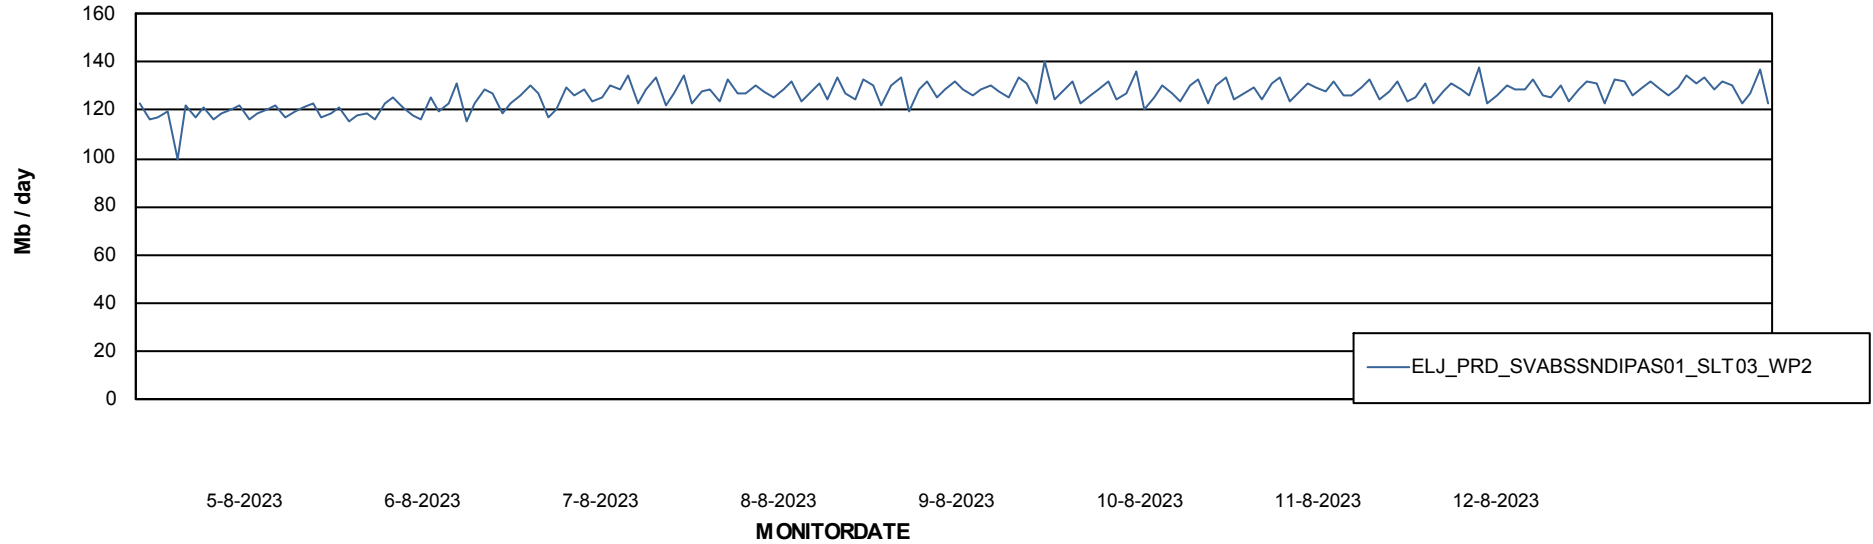

ABSSolute Application ReportServer Services

Avg memory used per ReportServer Service

Weekly SLA Customer Report

Customer ELJ Production
Database ID 72

ABSSolute Web Component Services

Avg memory used per ABS Web component