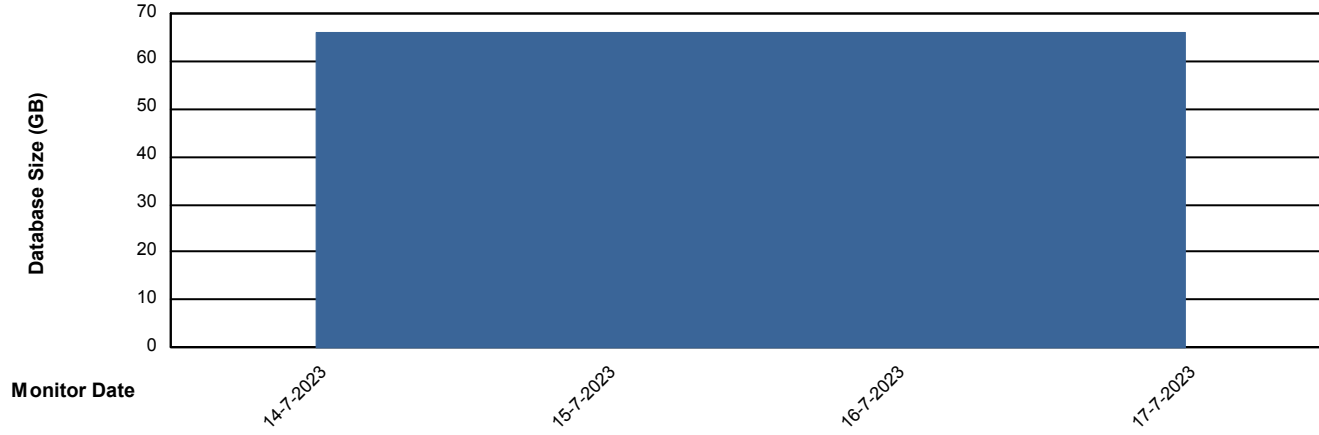

DATABASE SIZE ELJDB_Production

Database growth over last month