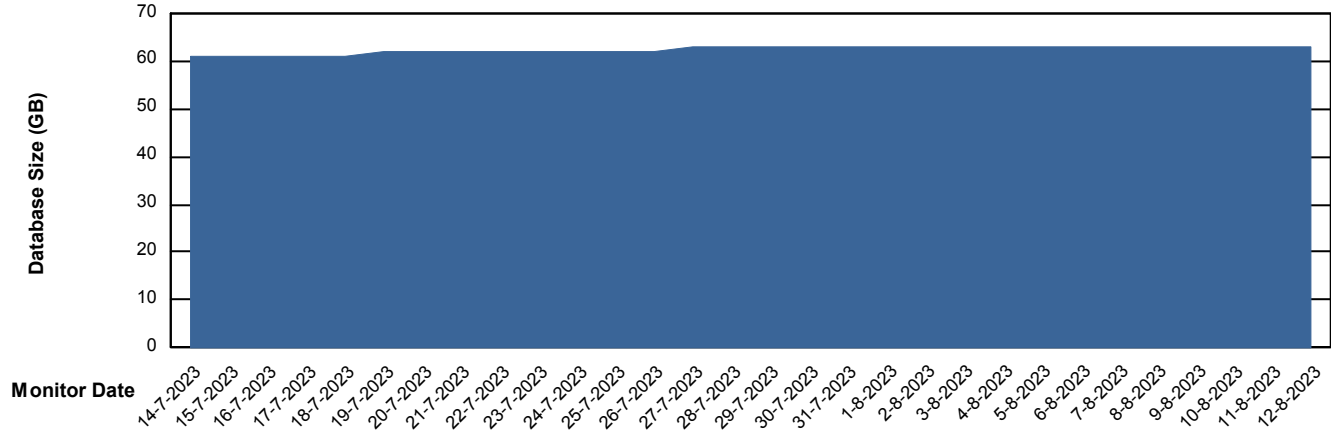

DB Processes Max 1,000
DB Sessions Max 0

Weekly SLA Customer Report

Customer ELJ Production
Database ID 72

Database Performance ELJDB_BI_FRASEQXPRDDB03

Weekly SLA Customer Report

Customer ELJ Production
Database ID 72

DATABASE SIZE ELJ_FRASEQXPRDDB01_PROD_DB

Database growth over last month

DATABASE SIZE ELJDB_BI_FRASEQXPRDDB03

Database growth over last month

Weekly SLA Customer Report

Customer ELJ Production
Database ID 72