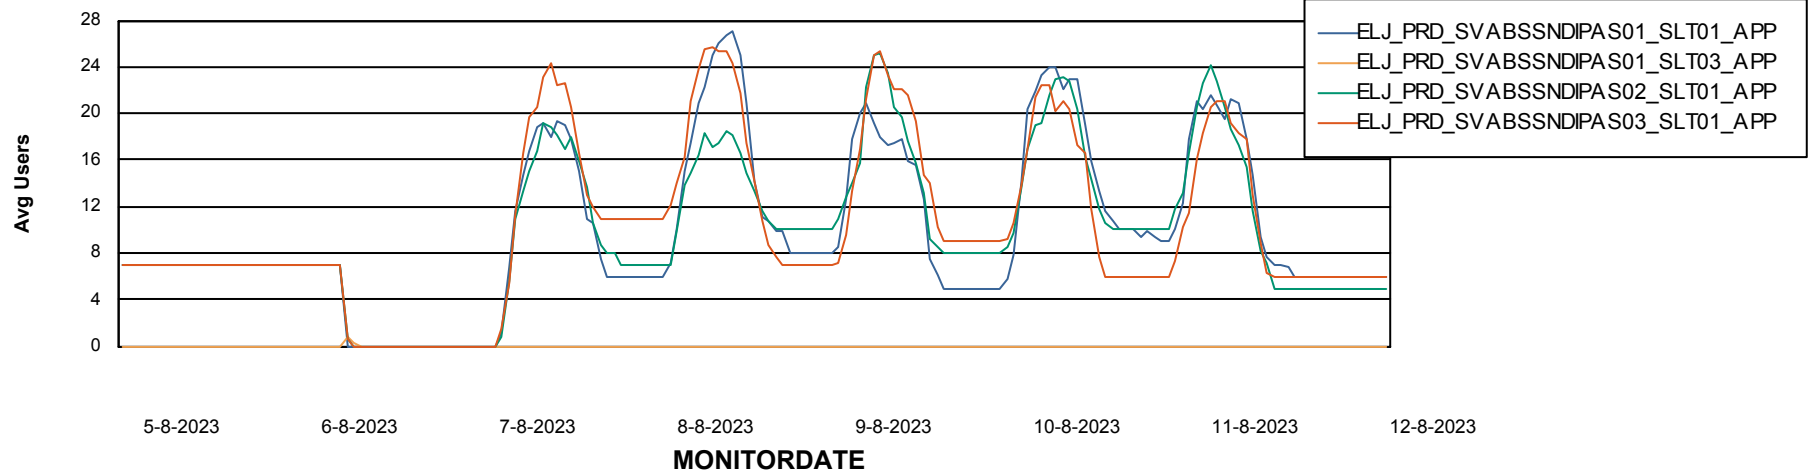

Weekly SLA Customer Report

Customer ELJ Production
Database ID 72

ABSSolute Application Server Services

Avg memory used per ABS Server Service

Avg users per day per ABS server

Weekly SLA Customer Report

Customer ELJ Production
Database ID 72