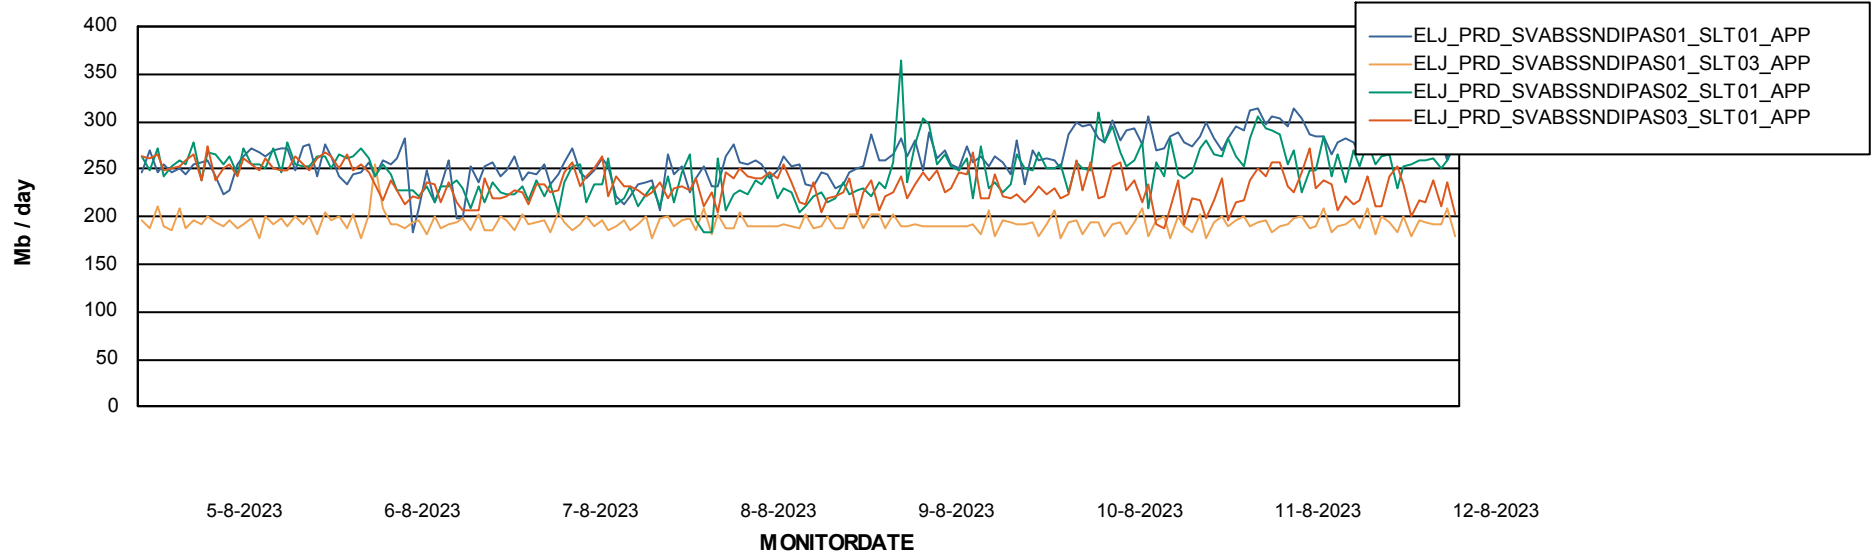

ABSSolute Application Server Services

Avg memory used per ABS Server Service