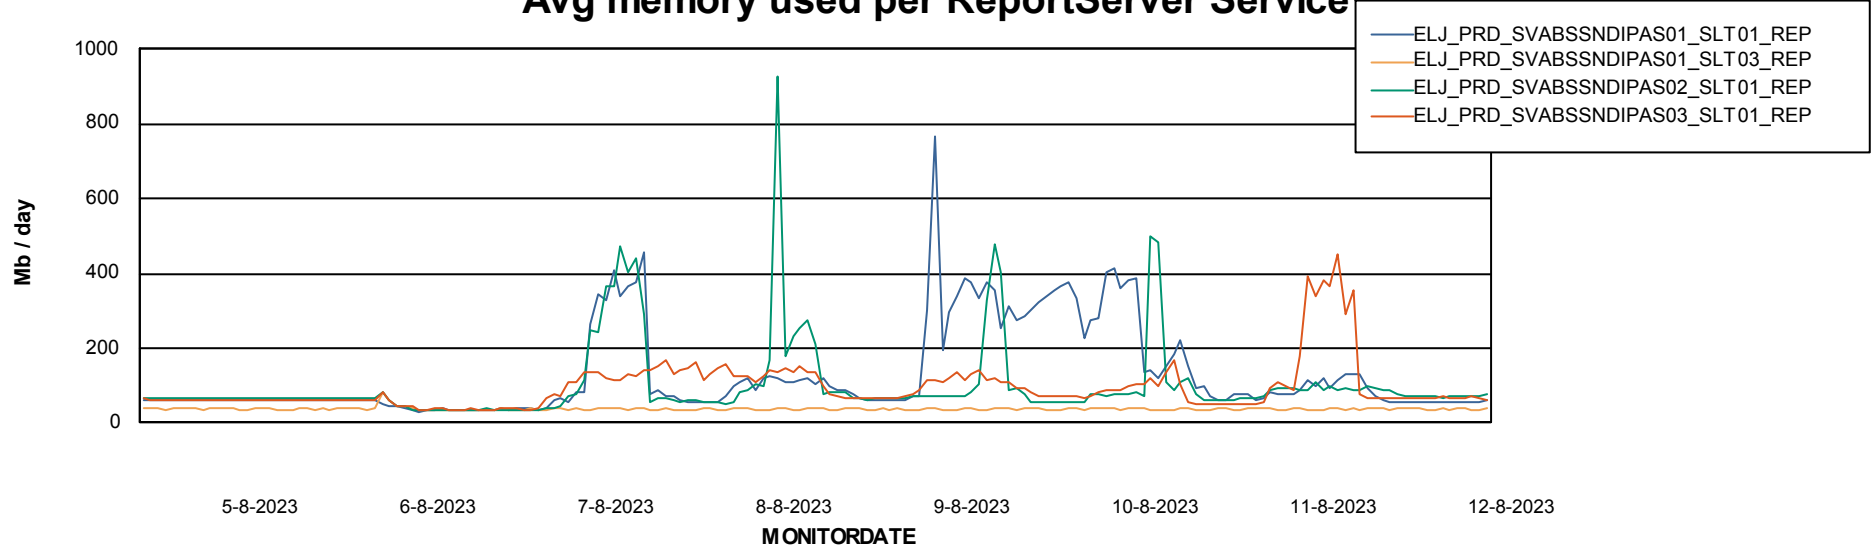

ABSSolute Application ReportServer Services

Avg memory used per ReportServer Service