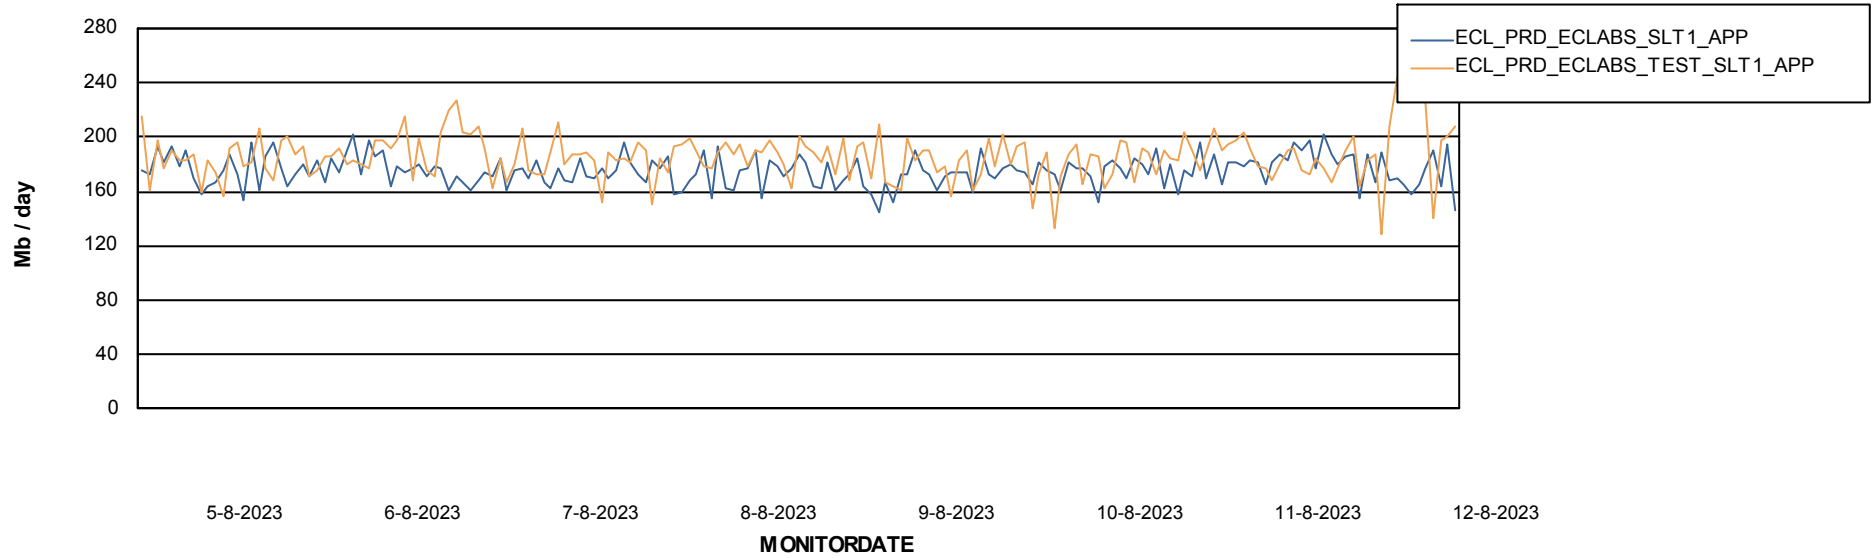

ABSSolute Application Server Services

Avg memory used per ABS Server Service