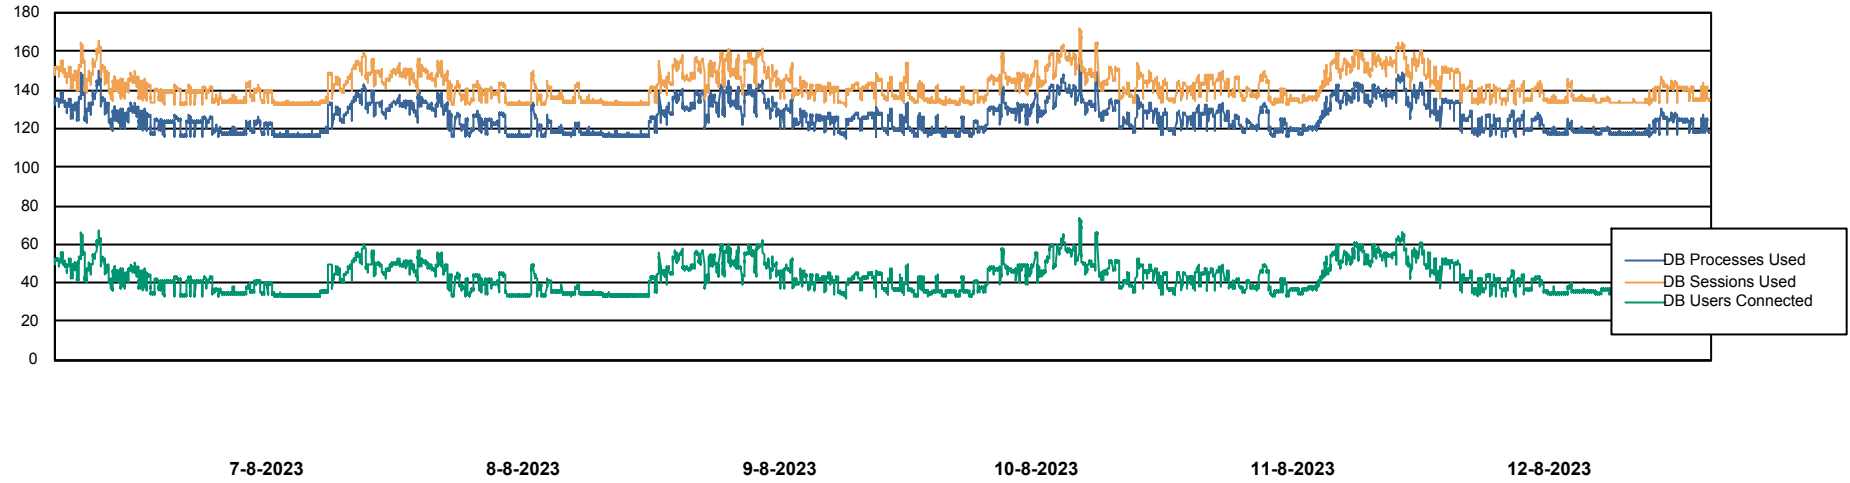

Weekly SLA Customer Report

Customer ECL_Production
Database ID 156

Harddisk Usage ECL_PRD_ECLABS-WEB

	Free disk space on C: (%)	Total disk space on C: (Gb)	Used disk space on C: (Gb)
12-8-2023	56	99	44
11-8-2023	56	99	44
10-8-2023	56	99	44
9-8-2023	56	99	43
8-8-2023	58	99	42
7-8-2023	59	99	41
6-8-2023	59	99	41

Weekly SLA Customer Report

Customer ECL_Production
Database ID 156

Database Performance ECL_PRD_ECLABS_DB_Production

Weekly SLA Customer Report

Customer ECL_Production
Database ID 156

Database Performance ECL_TEST_ECLABS-TEST_DB_STB (ECL_Standby DB)