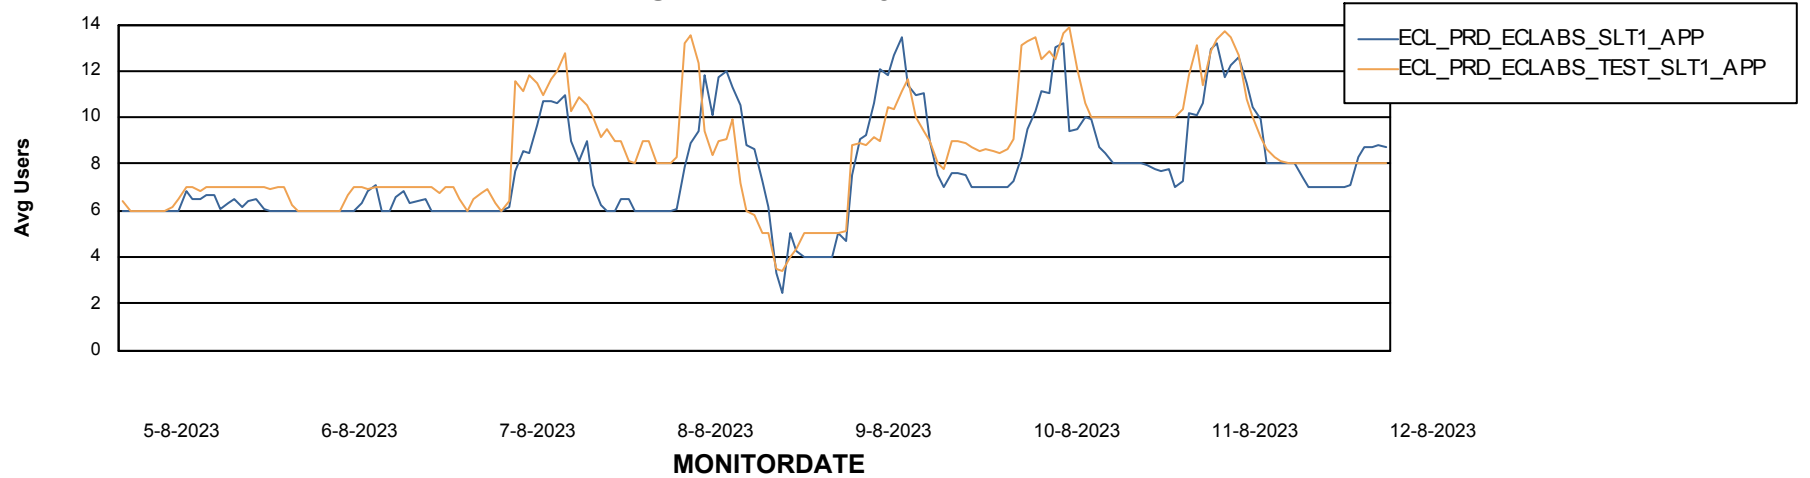

Avg users per day per ABS server