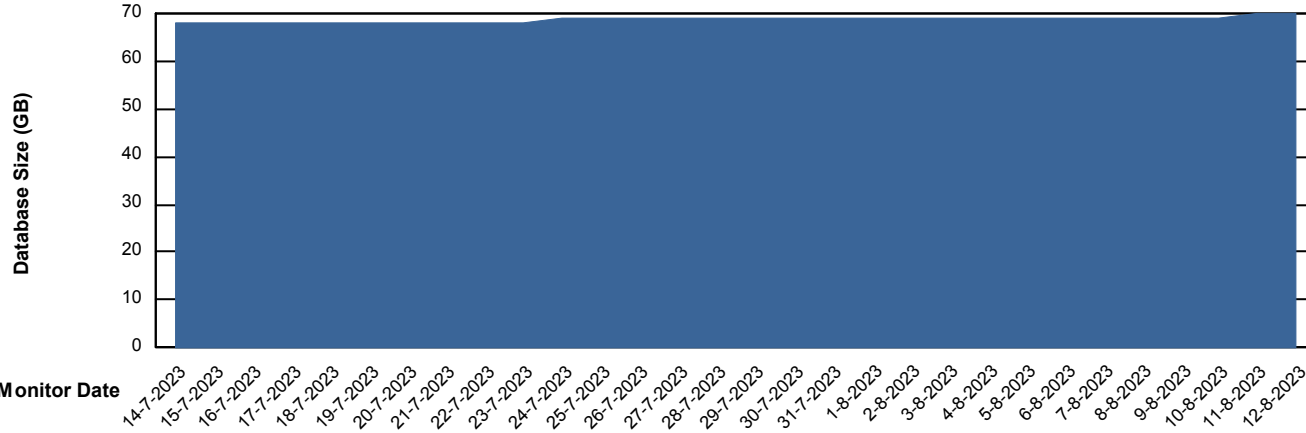

DB Processes Max 1,000

Weekly SLA Customer Report

Customer ECL_Production
 Database ID 156

DATABASE SIZE ECL_PRD_ECLABS_DB_Production

Database growth over last month

Database Tablespace ECL_PRD_ECLABS_DB_Production