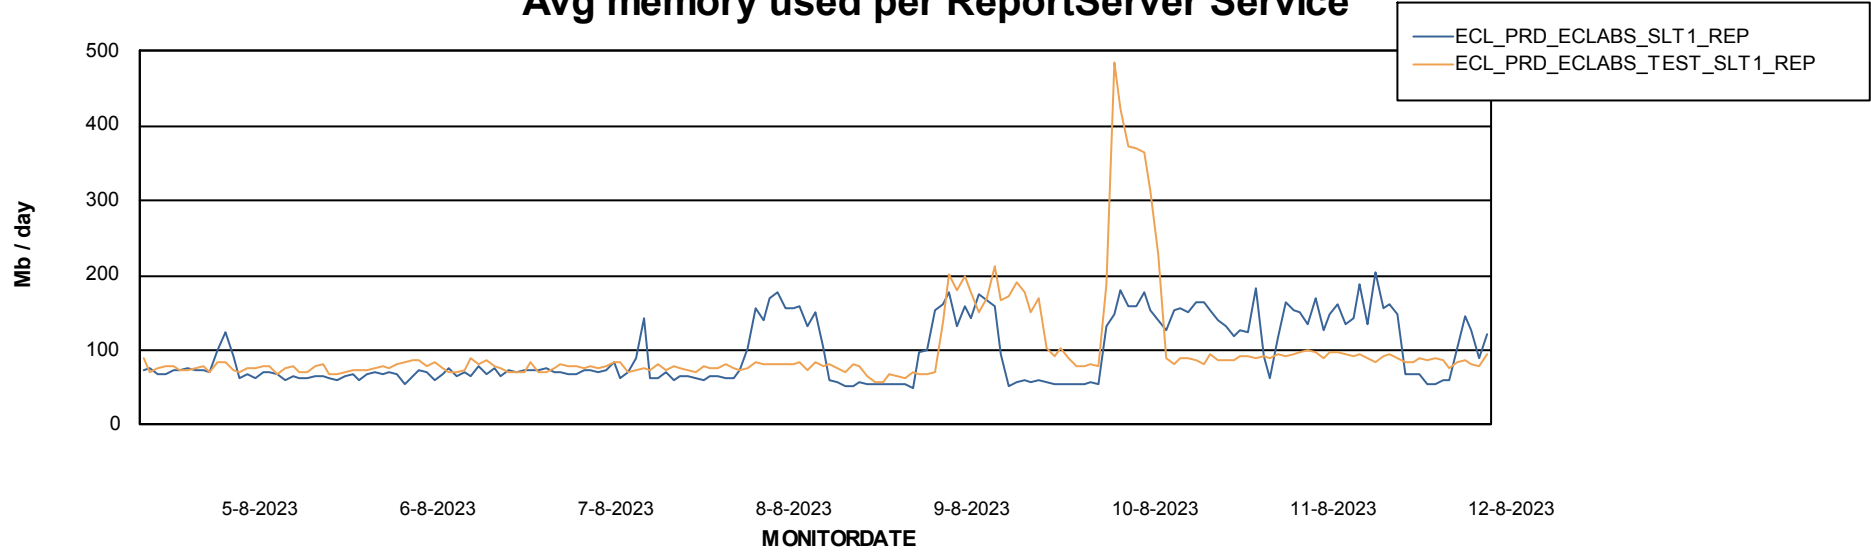

Avg memory used per ABS Server Service

Avg users per day per ABS server

Weekly SLA Customer Report

Customer ECL_Production
Database ID 156

ABSSolute Application ReportServer Services

Avg memory used per ReportServer Service