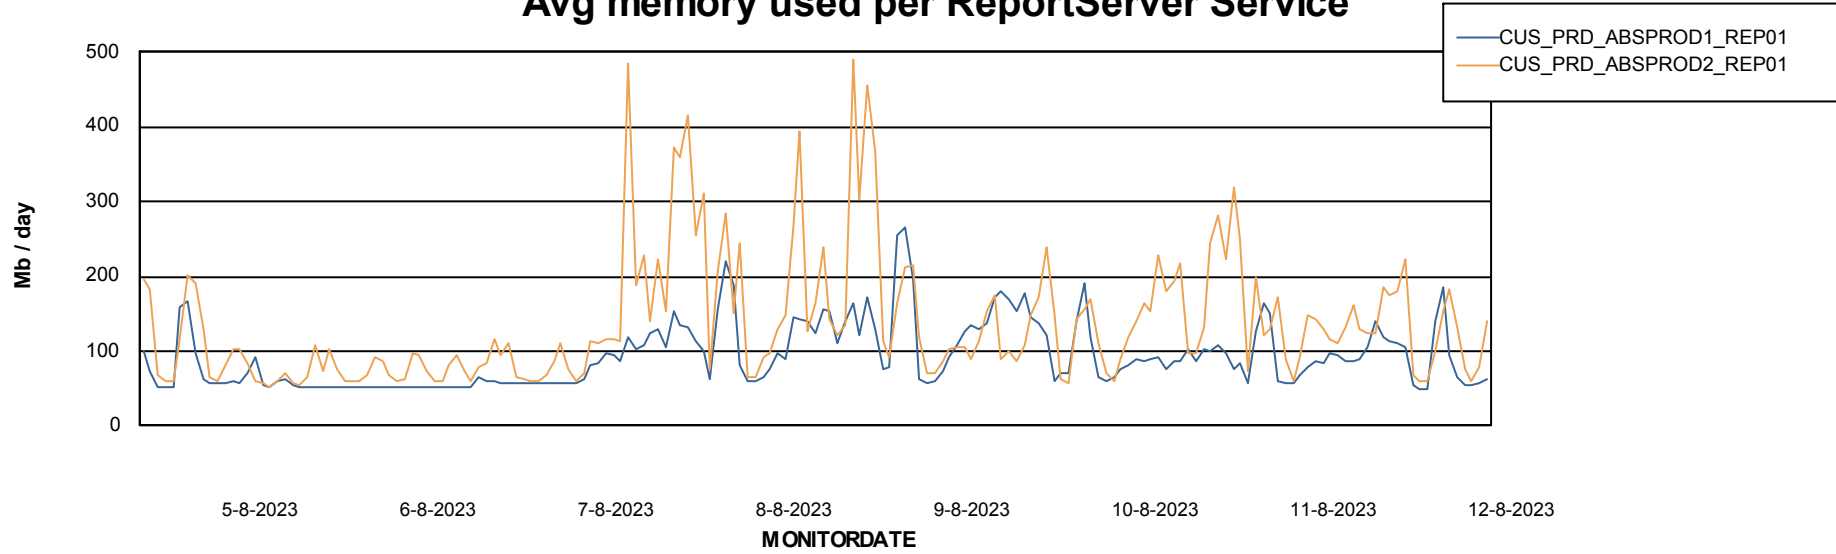

ABSSolute Application ReportServer Services

Avg memory used per ReportServer Service