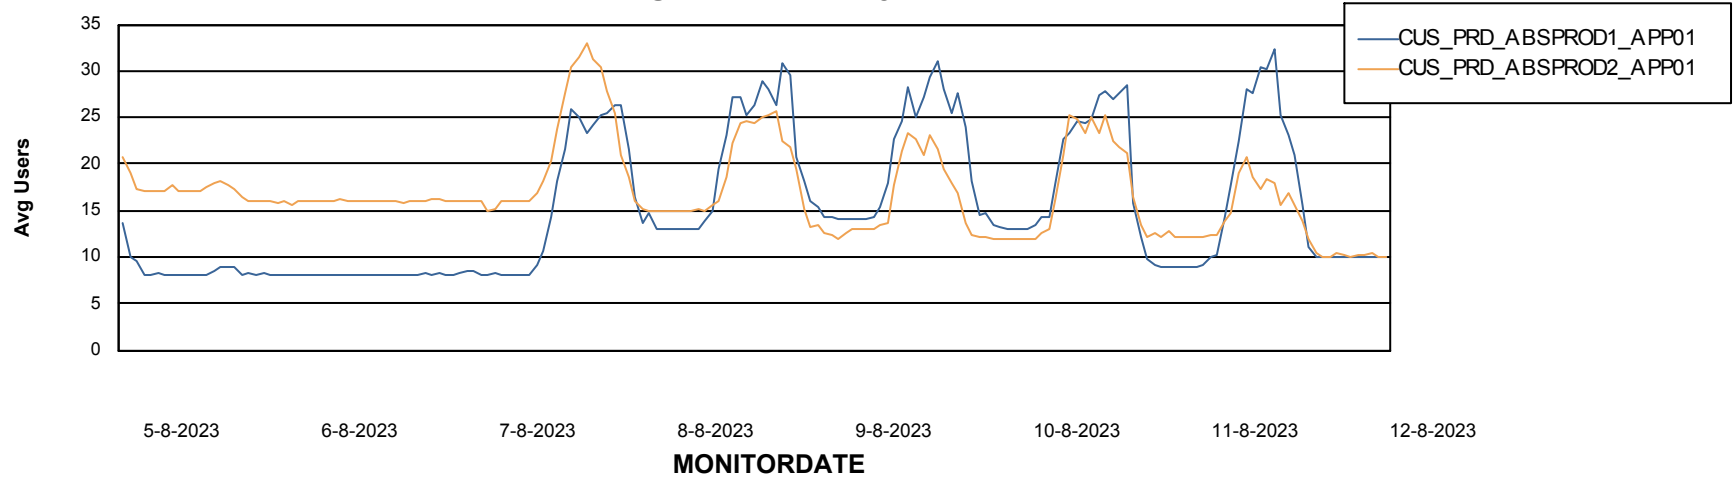

Avg users per day per ABS server