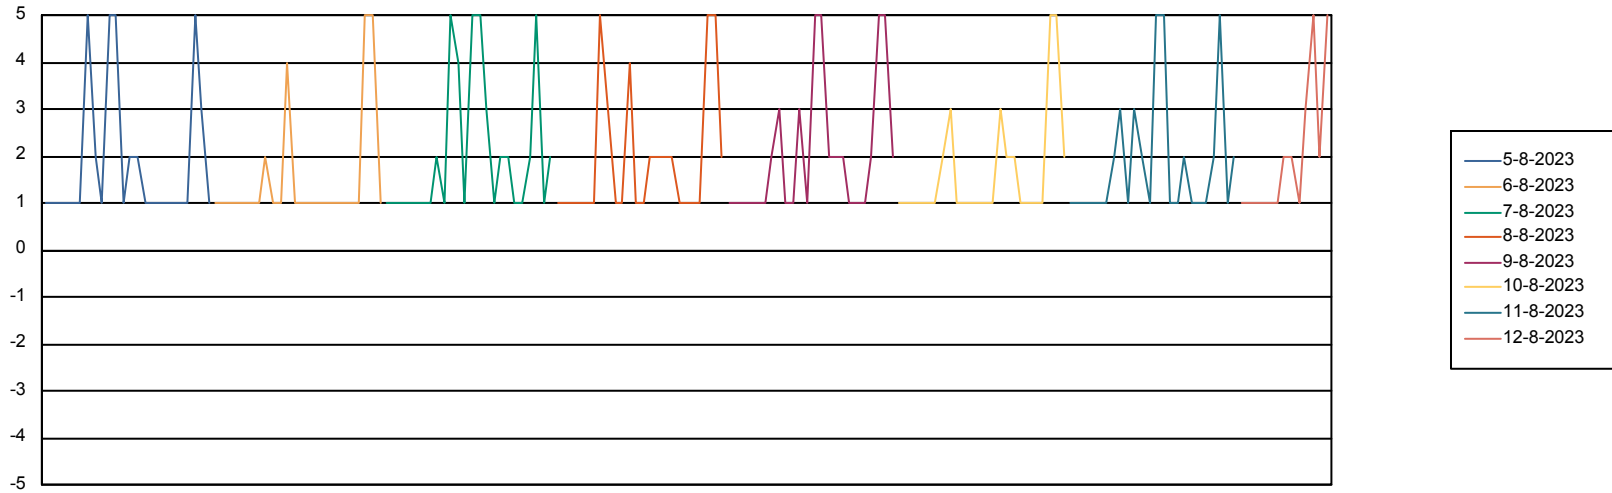

Recovery lag for last 7 days