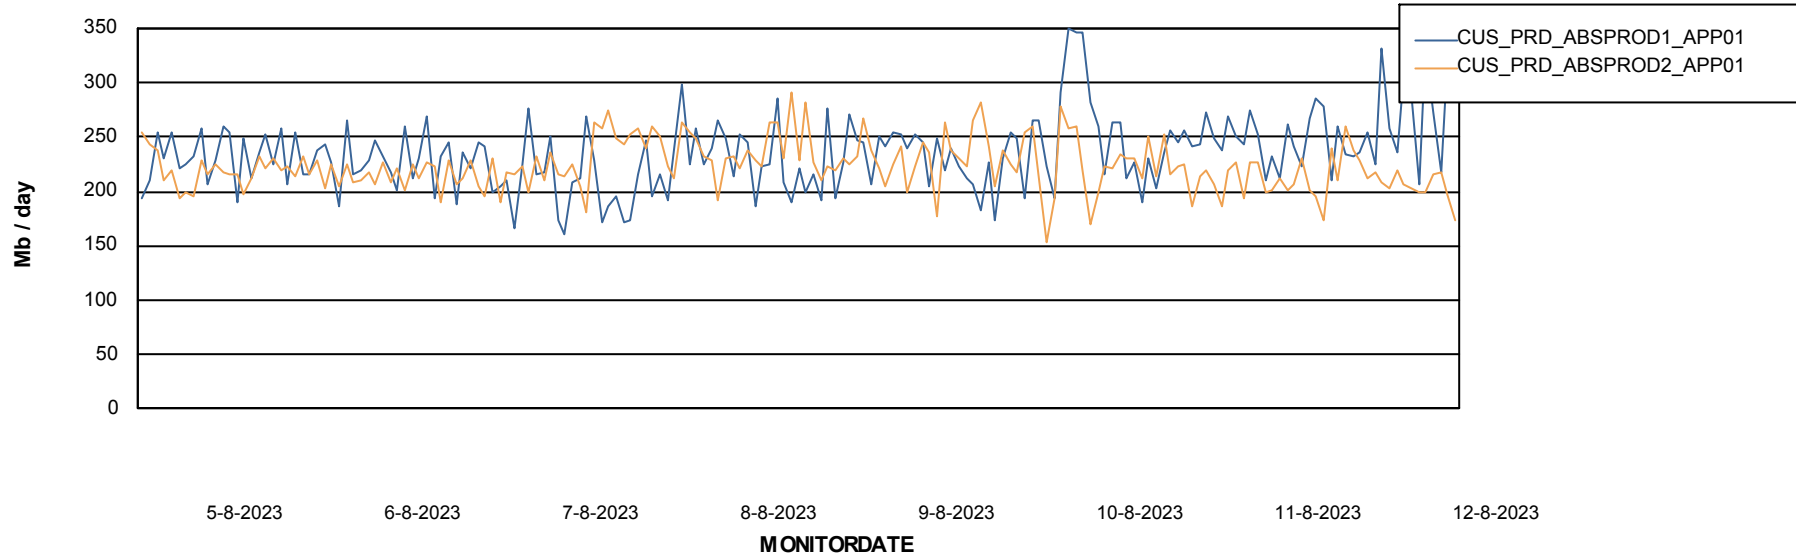

ABSSolute Application Server Services

Avg memory used per ABS Server Service