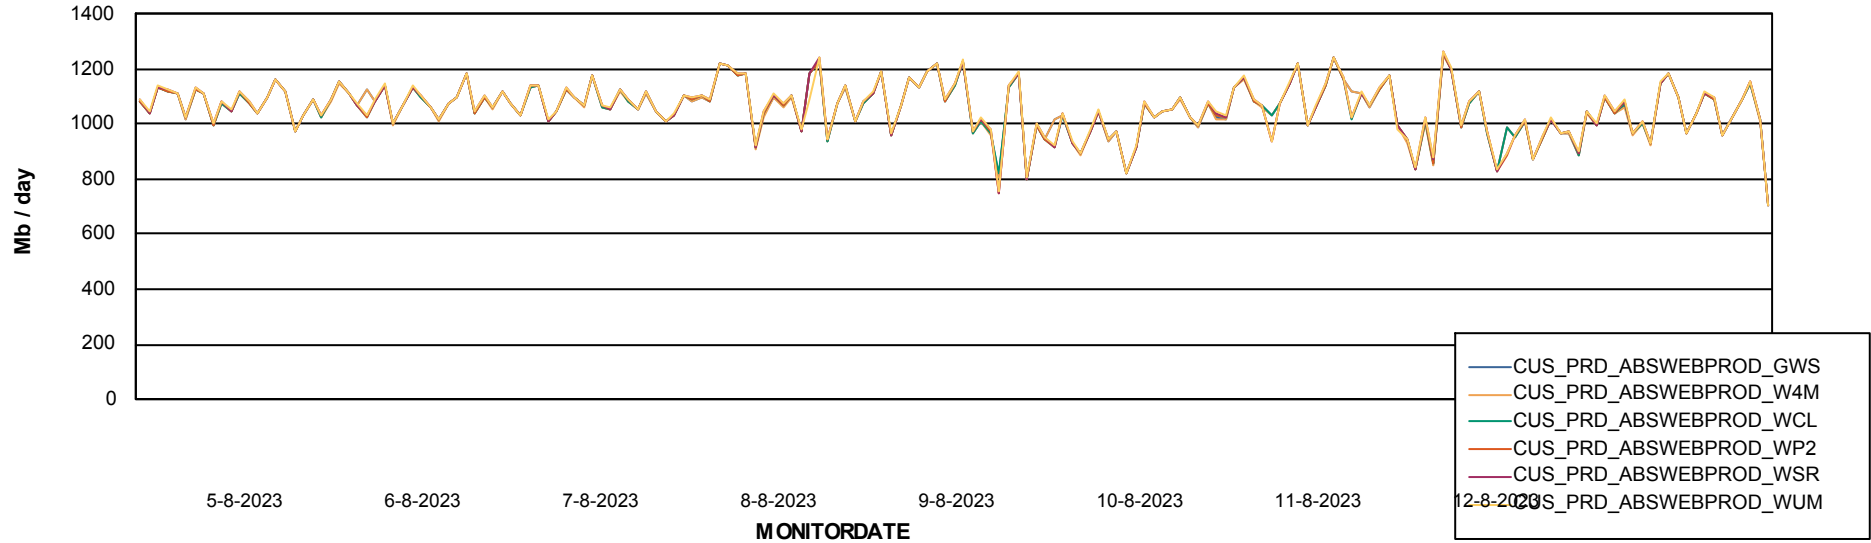

Avg memory used per ReportServer Service

Weekly SLA Customer Report

Customer CUS_Production (24/7)
Database ID 131

ABSSolute Web Component Services

Avg memory used per ABS Web component

Weekly SLA Customer Report