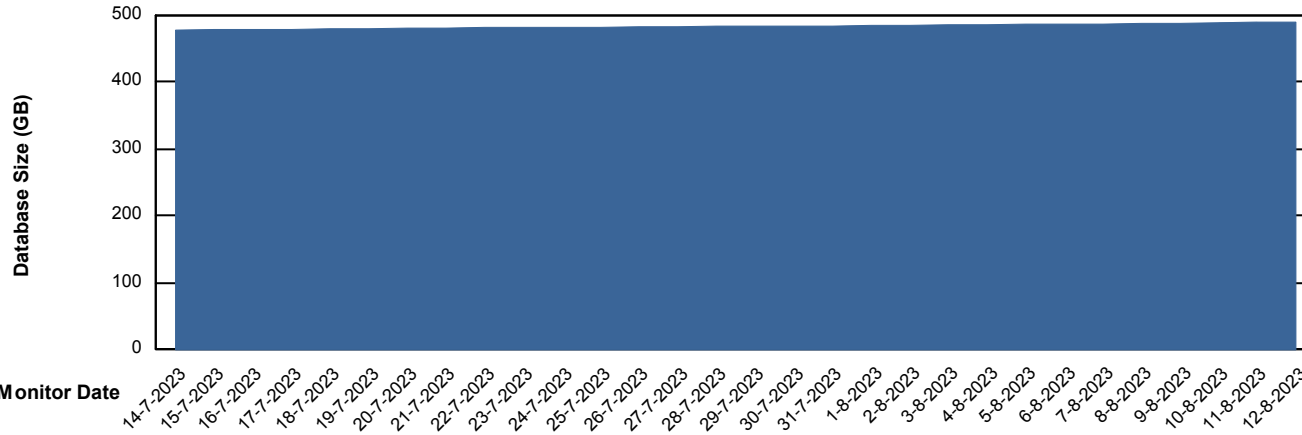

DB Processes Max 1,000

Weekly SLA Customer Report

Customer CUS_Production (24/7)
 Database ID 131

DATABASE SIZE CUS_ProdDB_Primary

Database growth over last month

Database Tablespace CUS_ProdDB_Primary

Date	Tablespace Name	Filesize (Gb)	Usedsize (Gb)	Percentage free
12-8-2023	ABSDATA	244	185	24
	INDX	347	290	16
11-8-2023	ABSDATA	244	185	24
	INDX	347	290	17
10-8-2023	ABSDATA	244	185	24
	INDX	347	289	17
9-8-2023	ABSDATA	244	185	24
	INDX	347	289	17
8-8-2023	ABSDATA	244	184	24
	INDX	343	289	16
7-8-2023	ABSDATA	244	184	24
	INDX	343	289	16
6-8-2023	ABSDATA	244	184	24
	INDX	343	288	16

Weekly SLA Customer Report

Customer CUS_Production (24/7)
Database ID 131

Standby Database Health CUS_Production (24/7)

Recovery lag for last 7 days

Weekly SLA Customer Report

Customer CUS_Production (24/7)
Database ID 131