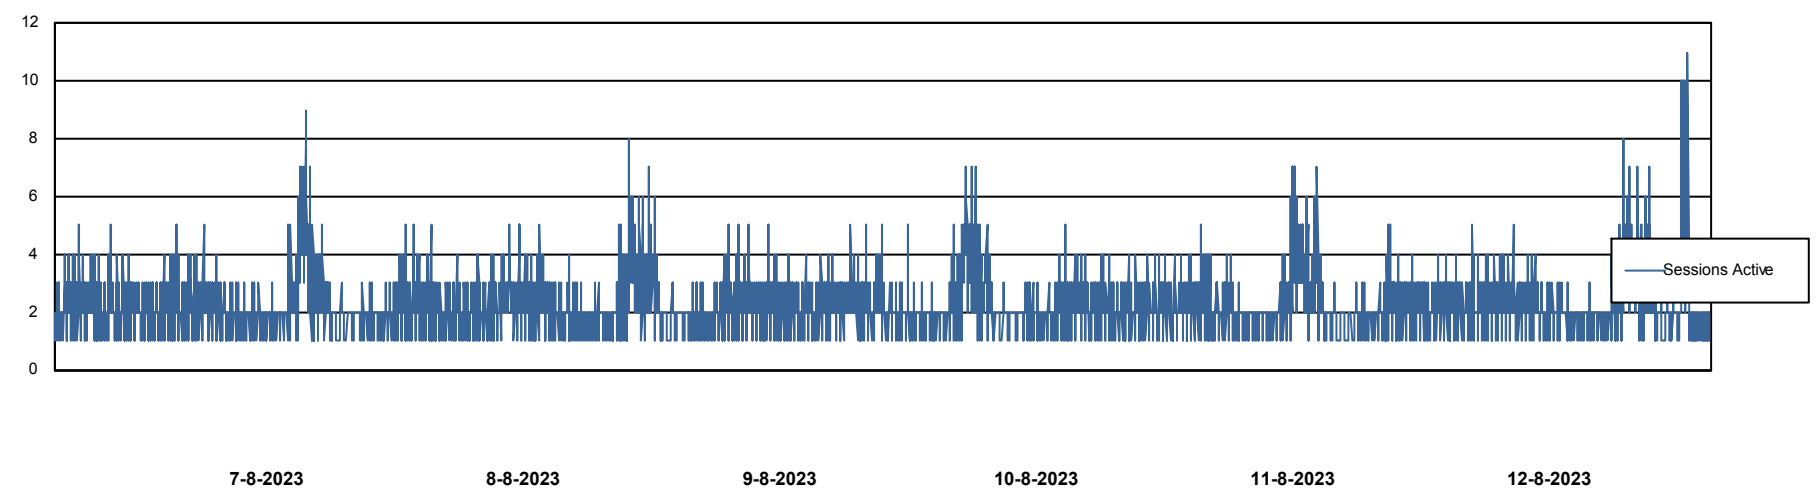

Weekly SLA Customer Report

Customer CUS_Production (24/7)
Database ID 131

Harddisk Usage CUS_PRD_ABSWEBPROD

	Free disk space on C: (%)	Total disk space on C: (Gb)	Used disk space on C: (Gb)
12-8-2023	90	199	20
11-8-2023	90	199	20
10-8-2023	90	199	20
9-8-2023	90	199	20
8-8-2023	90	199	20
7-8-2023	90	199	20
6-8-2023	90	199	20

Weekly SLA Customer Report

Customer CUS_Production (24/7)
Database ID 131

Database Performance CUS_ProdDB_Primary

Weekly SLA Customer Report

Customer CUS_Production (24/7)
Database ID 131

Database Performance CUS_ProdDB_Standby