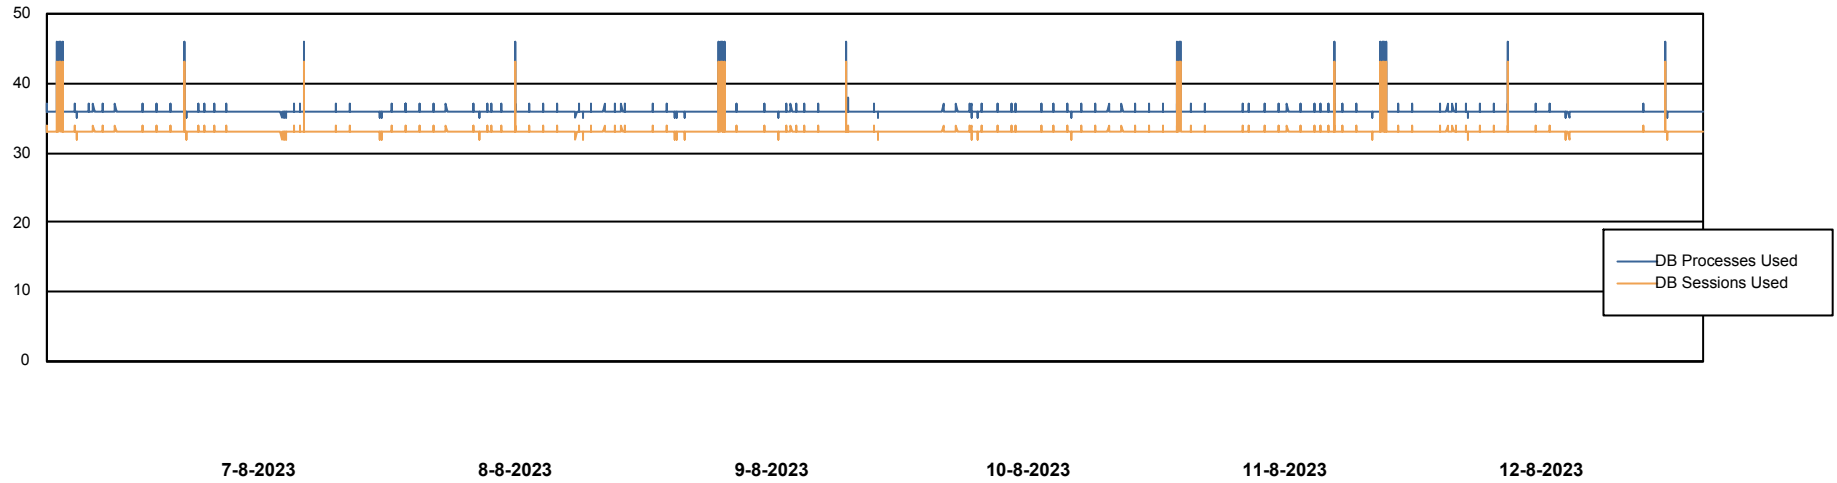

Database Performance CUS_ProdDB_Standby

DB Processes Max 1,000