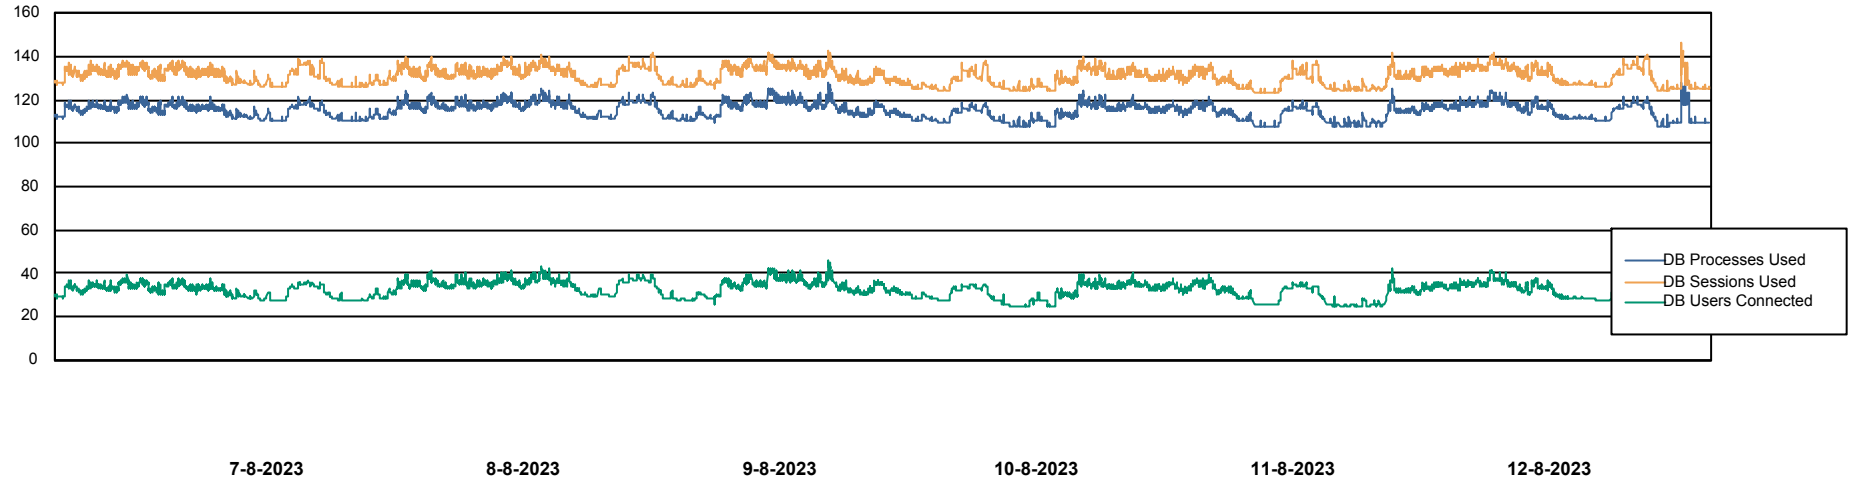

Weekly SLA Customer Report

Customer CUS_Production (24/7)
Database ID 131

Harddisk Usage CUS_PRD_ABSWEBPROD

	Free disk space on C: (%)	Total disk space on C: (Gb)	Used disk space on C: (Gb)
12-8-2023	90	199	20
11-8-2023	90	199	20
10-8-2023	90	199	20
9-8-2023	90	199	20
8-8-2023	90	199	20
7-8-2023	90	199	20
6-8-2023	90	199	20

Weekly SLA Customer Report

Customer CUS_Production (24/7)
Database ID 131

Database Performance CUS_ProdDB_Primary

Weekly SLA Customer Report

Customer CUS_Production (24/7)
Database ID 131

Database Performance CUS_ProdDB_Standby