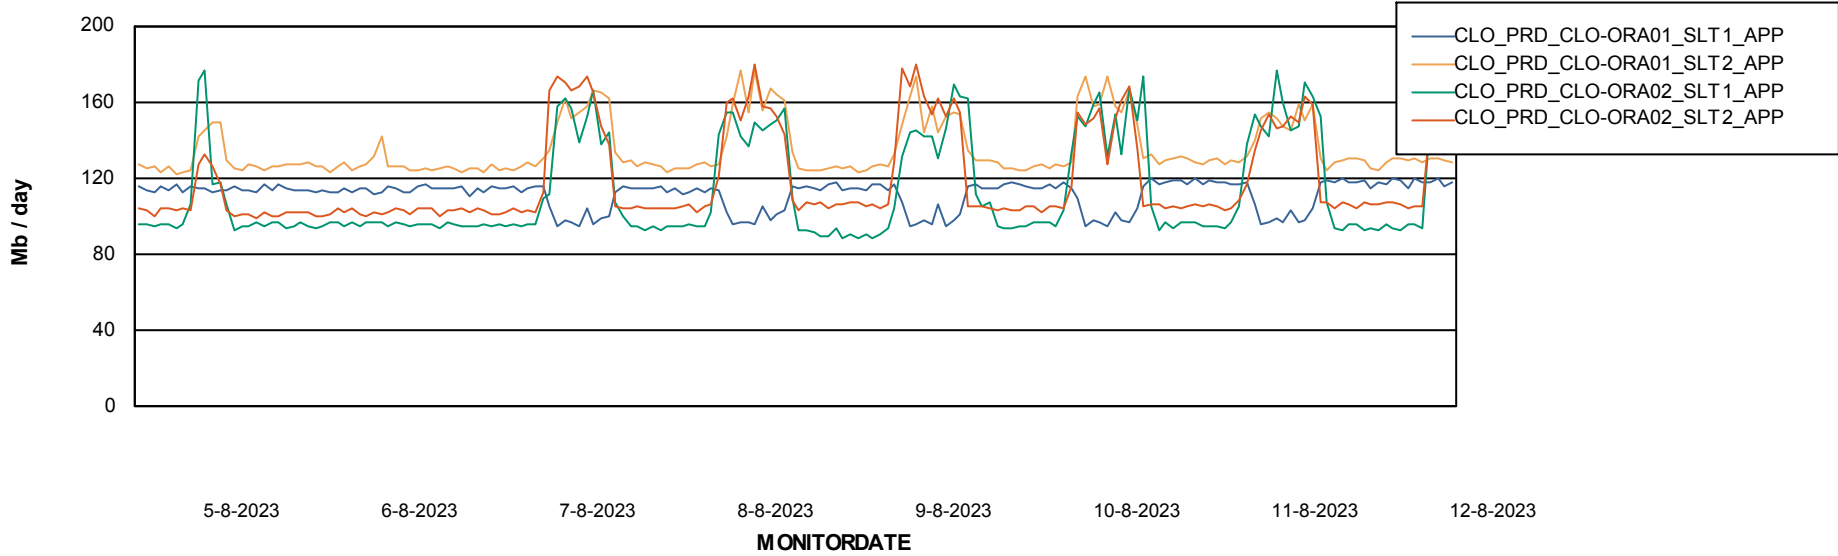

Standby Database Health CLO Production

Recovery lag for last 7 days

Weekly SLA Customer Report

Customer CLO Production
Database ID 38

ABSSolute Application Server Services

Avg memory used per ABS Server Service