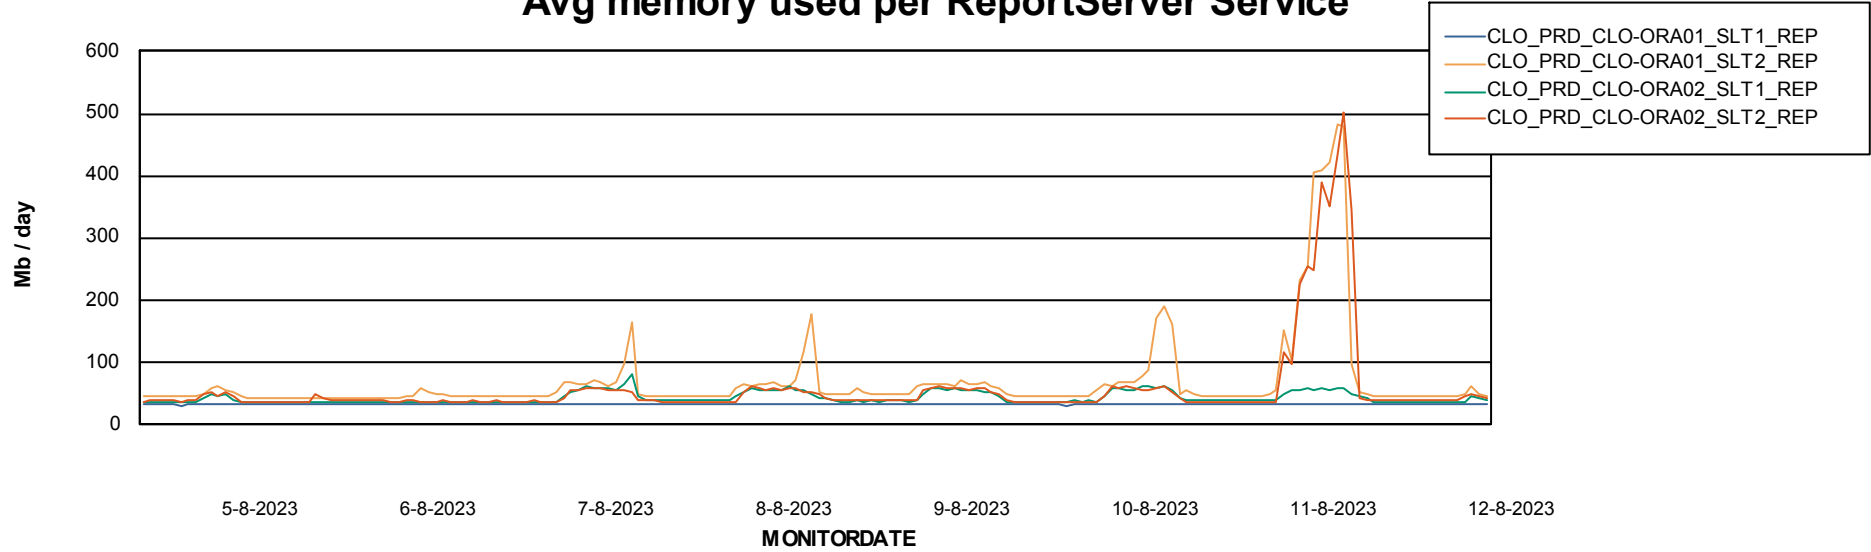

Avg users per day per ABS server

Weekly SLA Customer Report

Customer CLO Production
Database ID 38

ABSSolute Application ReportServer Services

Avg memory used per ReportServer Service

Weekly SLA Customer Report