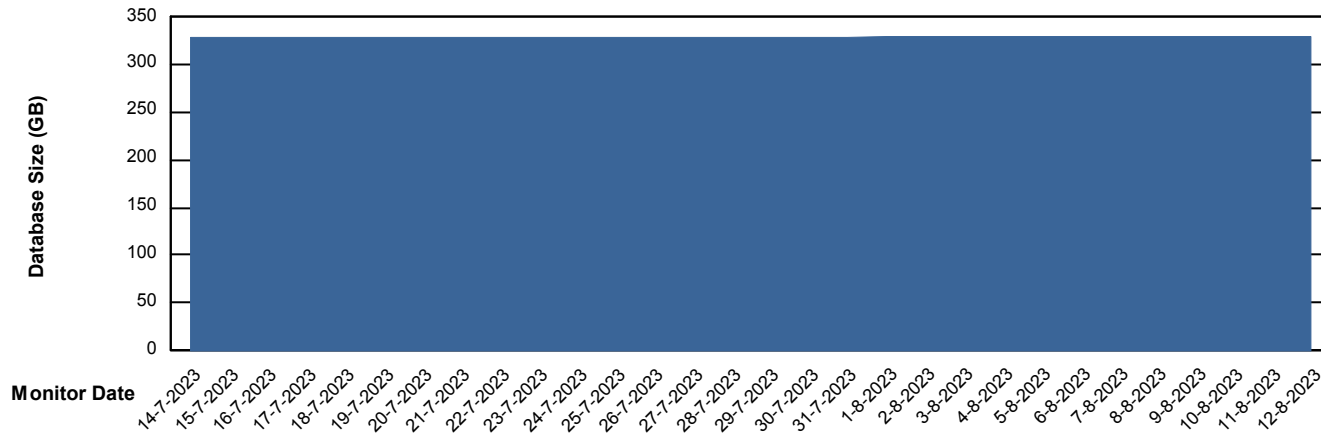

DATABASE SIZE CLODB_PRD_CLO-ORA01

Database growth over last month