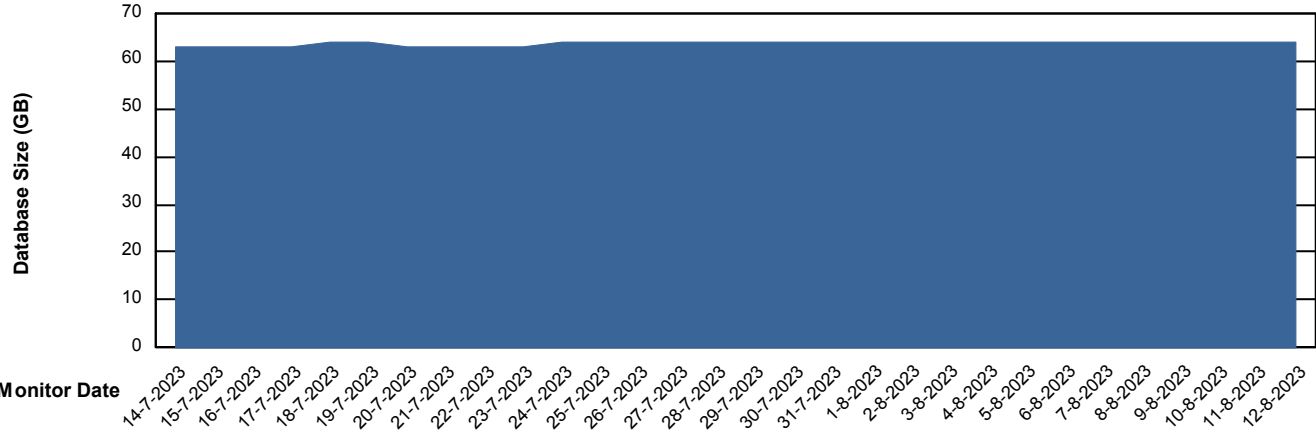

Weekly SLA Customer Report

Customer CIW Production
Database ID 45

Database Performance CIWDB_Production

Weekly SLA Customer Report

Customer CIW Production
 Database ID 45

DATABASE SIZE CIWDB_Production

Database growth over last month

Database Tablespace CIWDB_Production

| Date | Tablespace Name | Filesize (Gb) | Usedsize (Gb) | Percentage free |
|-----------|-----------------|---------------|---------------|-----------------|
| 12-8-2023 | ABSDATA | 60 | 49 | 18 |
| | INDX | 12 | 7 | 40 |
| 11-8-2023 | ABSDATA | 60 | 49 | 18 |
| | INDX | 12 | 7 | 40 |
| 10-8-2023 | ABSDATA | 60 | 49 | 18 |
| | INDX | 12 | 7 | 40 |
| 9-8-2023 | ABSDATA | 60 | 49 | 18 |
| | INDX | 12 | 7 | 40 |
| 8-8-2023 | ABSDATA | 60 | 49 | 18 |
| | INDX | 12 | 7 | 40 |
| 7-8-2023 | ABSDATA | 60 | 49 | 18 |
| | INDX | 12 | 7 | 40 |
| 6-8-2023 | ABSDATA | 60 | 49 | 18 |
| | INDX | 12 | 7 | 40 |